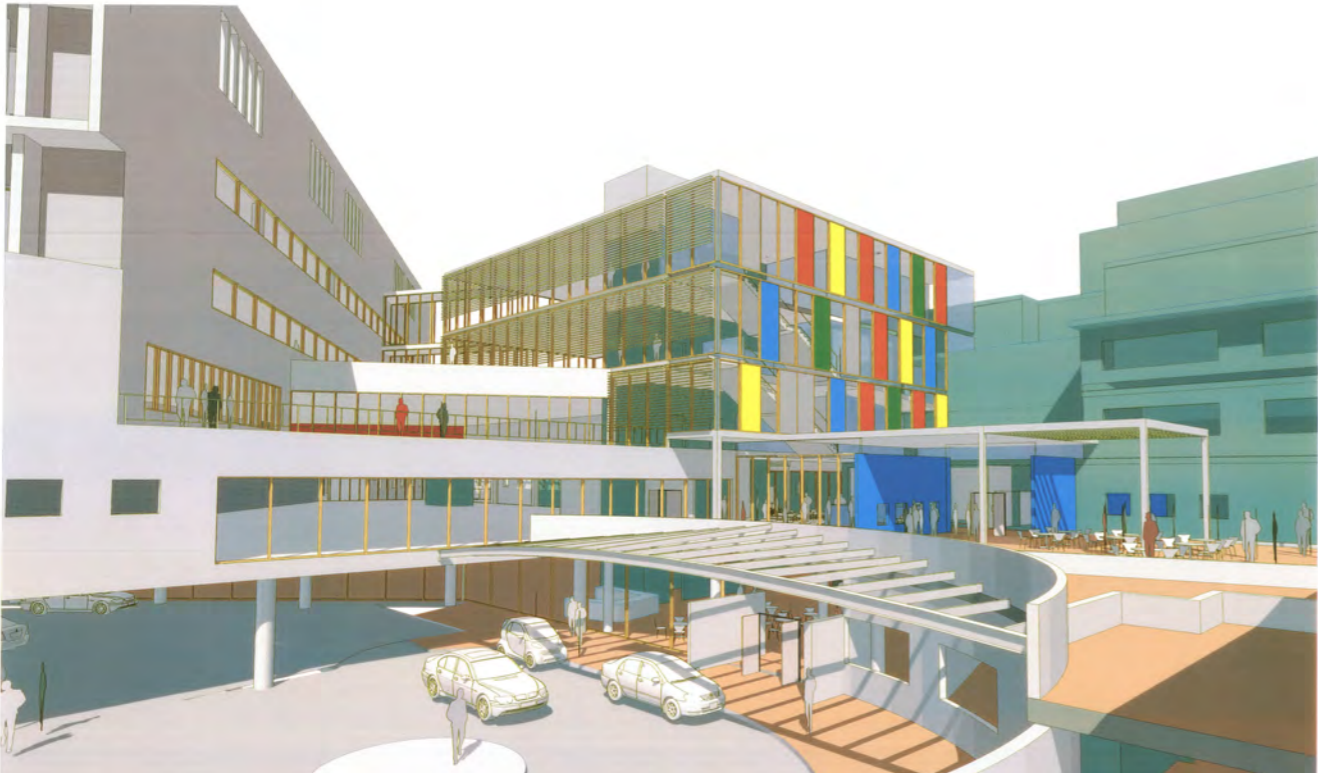

A large, stylized orange graphic element located in the bottom right corner of the page. It consists of a thick horizontal bar on the left, followed by a large, bold number '3' to its right. The entire graphic is rendered in a solid orange color.

NOTE: ALL COLOURS SHOWN ARE INDICATIVE ONLY

Montages

Proposed Wollongong Hospital Redevelopment, viewed from New Dapto Road, north of Loftus Street

Montages

Proposed Wollongong Hospital Redevelopment, viewed from Loftus Street, looking west

3D Modelling- Indicative Views

Indicative view of Elouera House and IESS Building fronting Loftus Street

Indicative view looking south to Level 1 drop-off area and Level 2 public court

NOTE: All colours and renderings are indicative only

3D Modelling- Indicative Views

Indicative view looking south-east to Level 1 drop-off area and Level 2 public court

Indicative view of Level 2 public court looking north-east

NOTE: All colours and renderings are indicative only