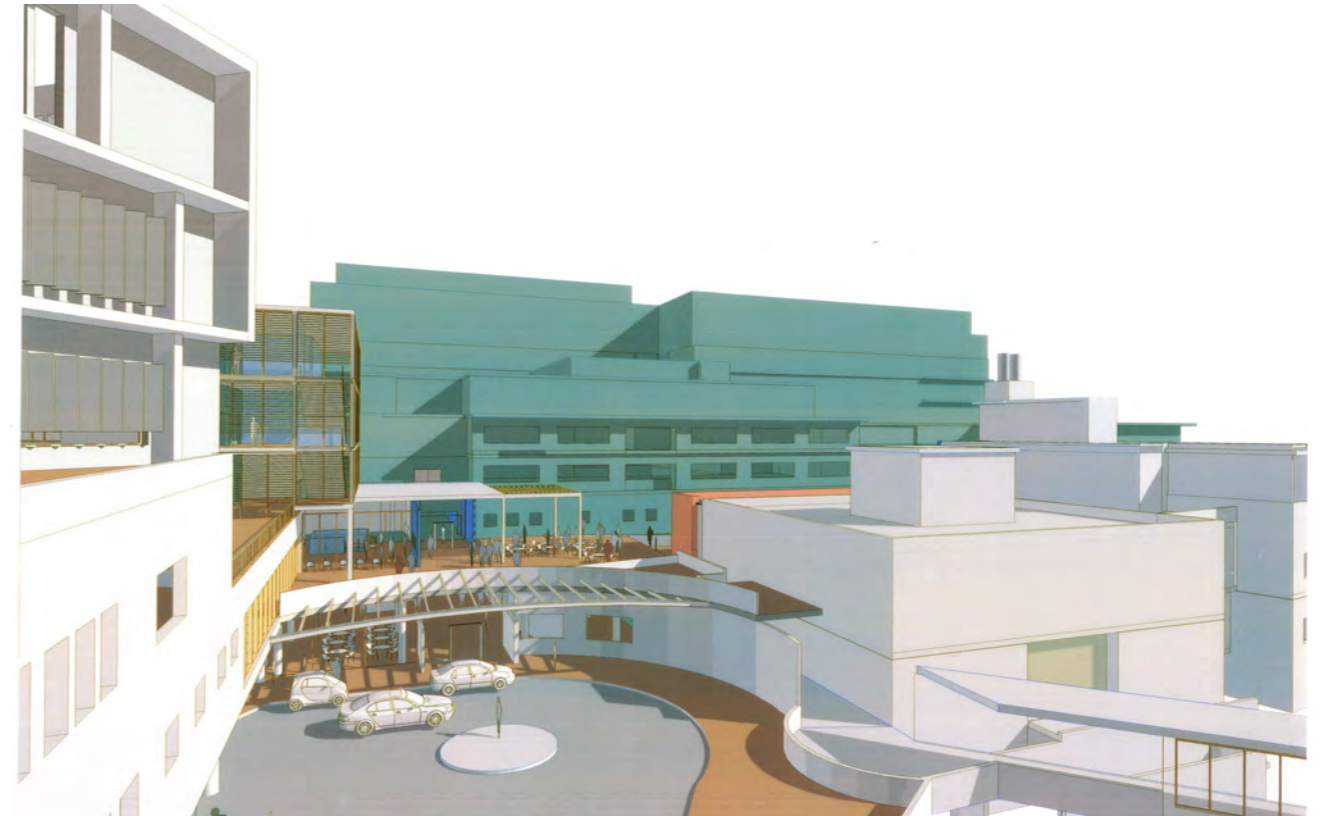

NOTE: ALL COLOURS SHOWN ARE INDICATIVE ONLY

Montages

Proposed Wollongong Hospital Redevelopment, viewed from New Dapto Road, north of Loftus Street

Montages

Proposed Wollongong Hospital Redevelopment, viewed from Loftus Street, looking west

3D Modelling- Indicative Views

Indicative view of Elouera House and IESS Building fronting Loftus Street

Indicative view looking south to Level 1 drop-off area and Level 2 public court

NOTE: All colours and renderings are indicative only

3D Modelling- Indicative Views

Indicative view looking south-east to Level 1 drop-off area and Level 2 public court

Indicative view of Level 2 public court looking north-east

NOTE: All colours and renderings are indicative only