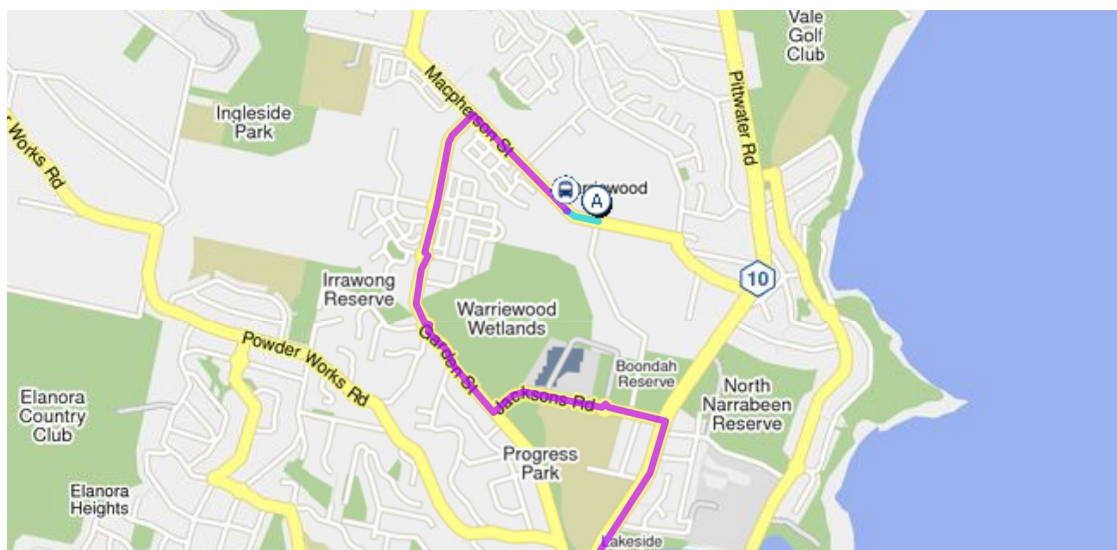

### From:

Macpherson St & Boondah Rd, Warriewood

### To:

Manly Wharf

### Mode:

Regular Buses, Trains, Ferries  
New trip

Return trip

[Back to results](#)

**A** Origin **B** Destination

[Zoom in to find ticket sellers](#) ◆

Bus Ferry Train Walk Note: Address locations are approximate

## Option 2 : 58 minutes

**Mode**  full Journey**Details**

Walk to bus stop Macpherson St Nr Boondah Rd, Warriewood - 151 metres

[Zoom to walk](#)

Take the L85 bus (Sydney Buses)

**Dep: 12:59pm Macpherson St Nr Boondah Rd, Warriewood**  
**Arr: 1:26pm Pittwater Rd Nr Howard Av, Dee Why**[Zoom to trip](#)  
[Route Diagram](#)  
[Alternative Times](#)