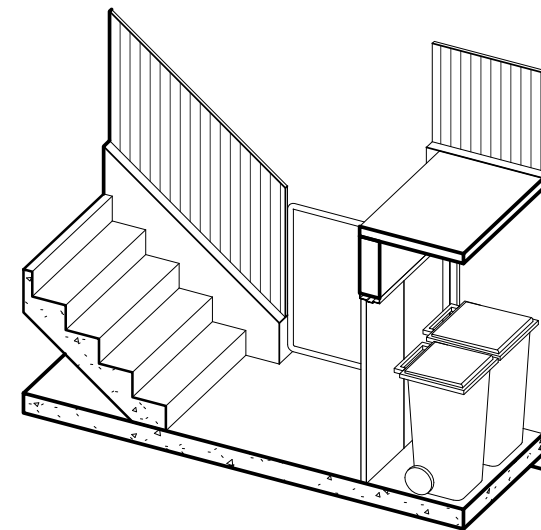

140 L BIN

DEPTH = 615MM
 WIDTH = 535MM
 HEIGHT = 915MM

120 L BIN

DEPTH = 545MM
 WIDTH = 480MM
 HEIGHT = 925MM

1 BIN STORE BLDG 1 PARKING PLAN (TYPE 1)
 1 : 50

2 BIN STORE BLDG 2 PARKING PLAN (TYPE 1)
 1 : 50