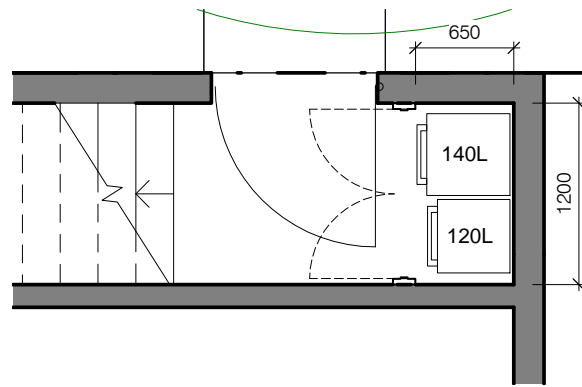

140 L BIN

DEPTH = 615MM
 WIDTH = 535MM
 HEIGHT = 915MM

120 L BIN

DEPTH = 545MM
 WIDTH = 480MM
 HEIGHT = 925MM

1 BIN STORE BLDG 1 PARKING PLAN (TYPE 1)
 1 : 50

2 BIN STORE BLDG 2 PARKING PLAN (TYPE 1)
 1 : 50