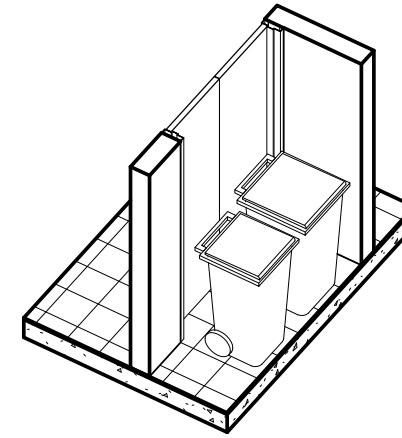

140 L BIN

DEPTH = 615MM
 WIDTH = 535MM
 HEIGHT = 915MM

120 L BIN

DEPTH = 545MM
 WIDTH = 480MM
 HEIGHT = 925MM

1 BIN STORE BLDG 1 PARKING PLAN (TYPE 1)
 1 : 50

2 BIN STORE BLDG 2 PARKING PLAN (TYPE 1)
 1 : 50