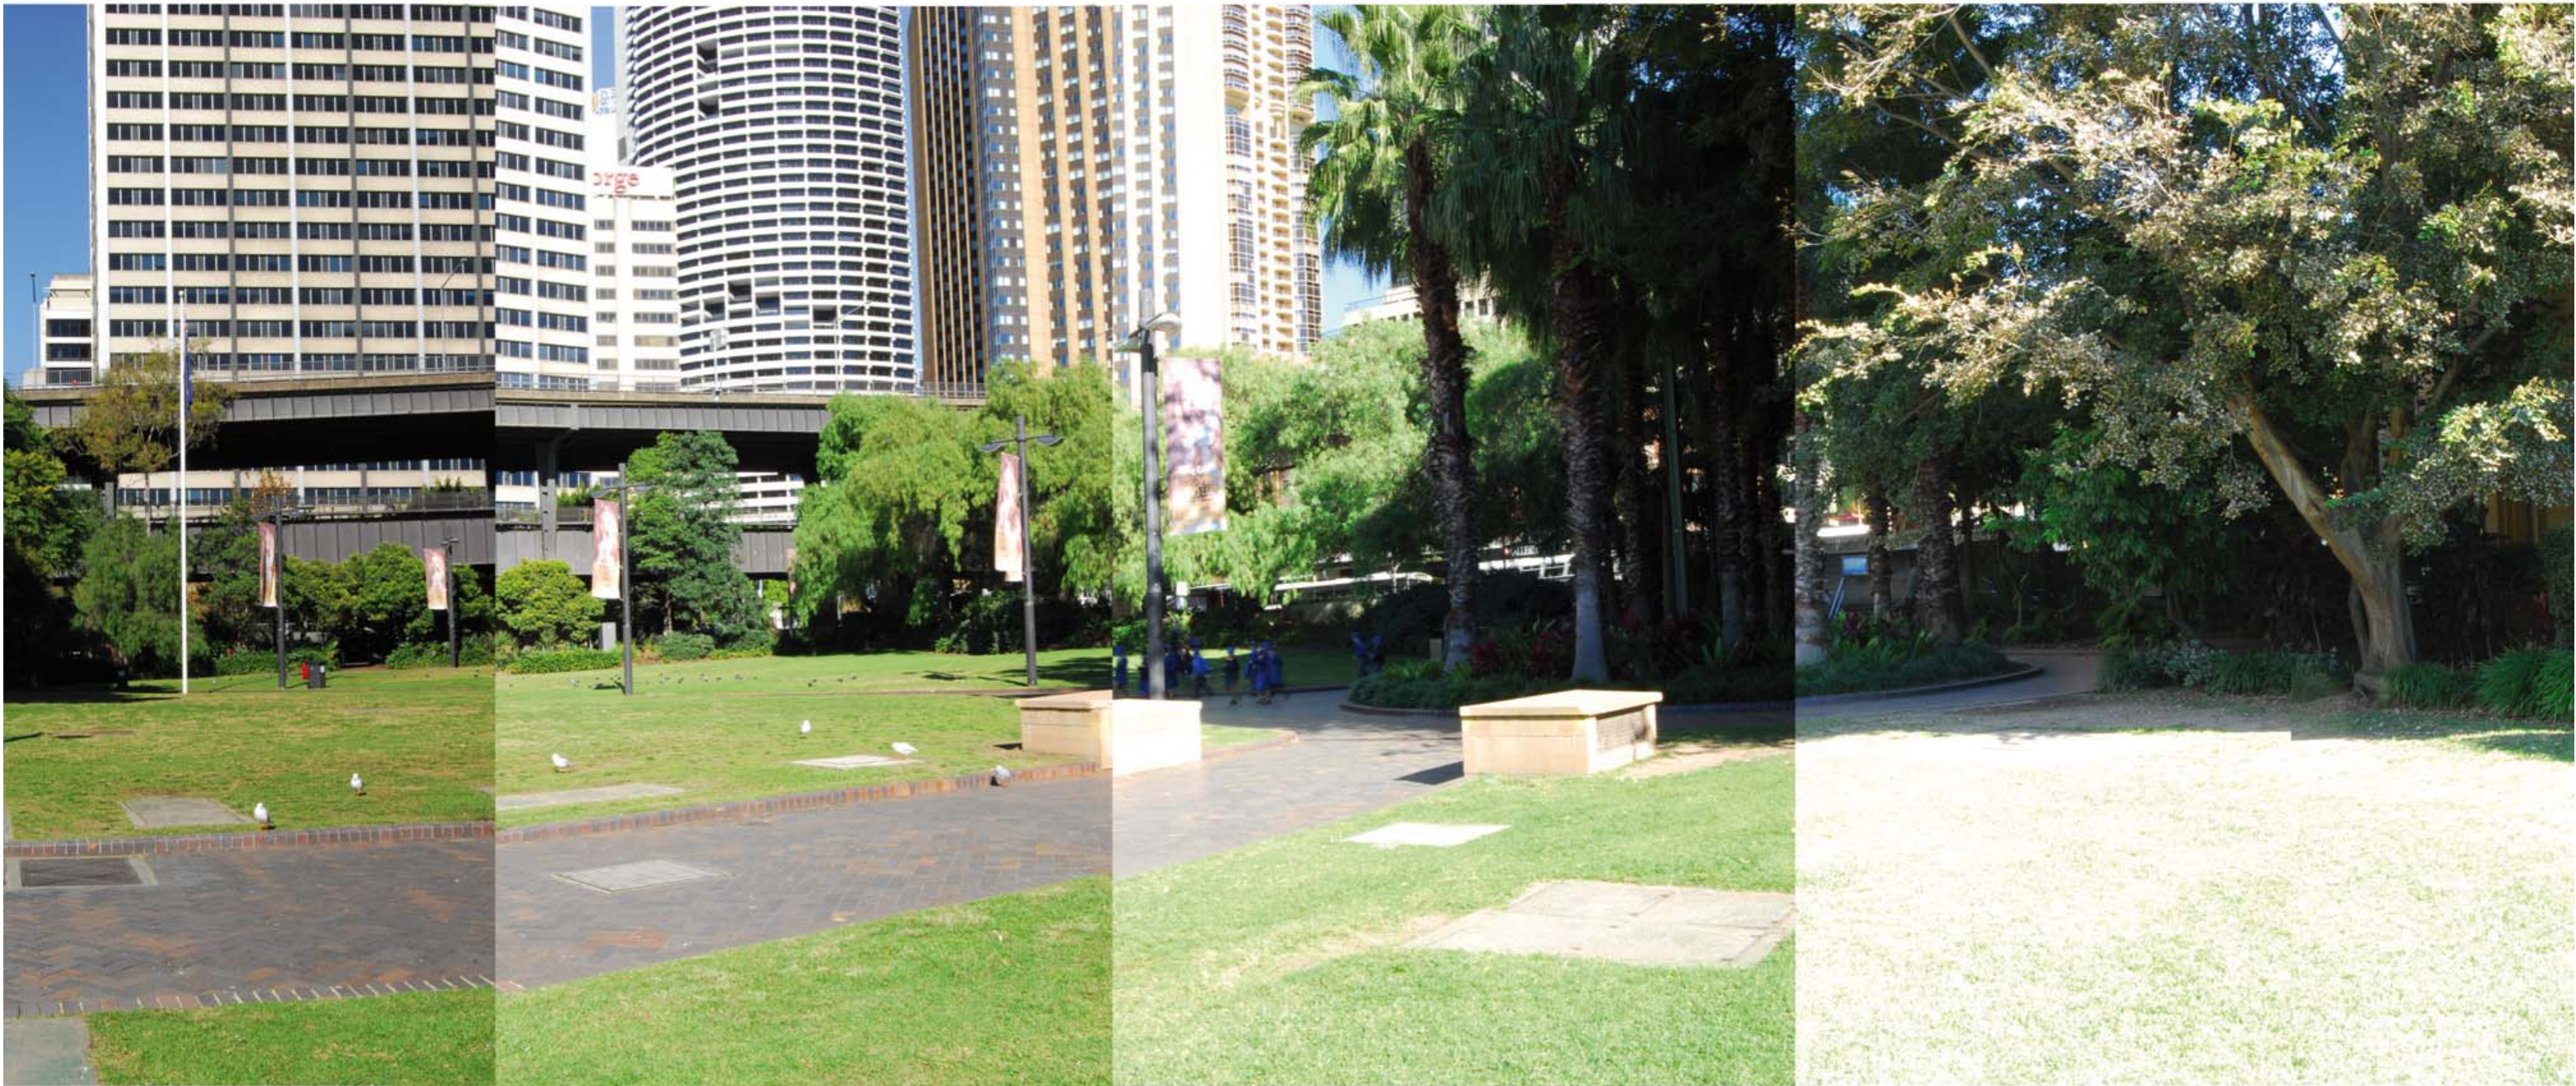

## West Circular Quay Public Domain Revitalisation

Perspective Drawings prepared for Environmental Assessment Project Application  
November 2010

WEST CIRCULAR QUAY - PUBLIC DOMAIN REVITALISATION  
PROPOSED VIEW FROM GEORGE STREET

WEST CIRCULAR QUAY - PUBLIC DOMAIN REVITALISATION  
PROPOSED VIEW FROM CIRCULAR QUAY

WEST CIRCULAR QUAY - PUBLIC DOMAIN REVITALISATION  
EXISTING VIEW FROM MARKET WHARF