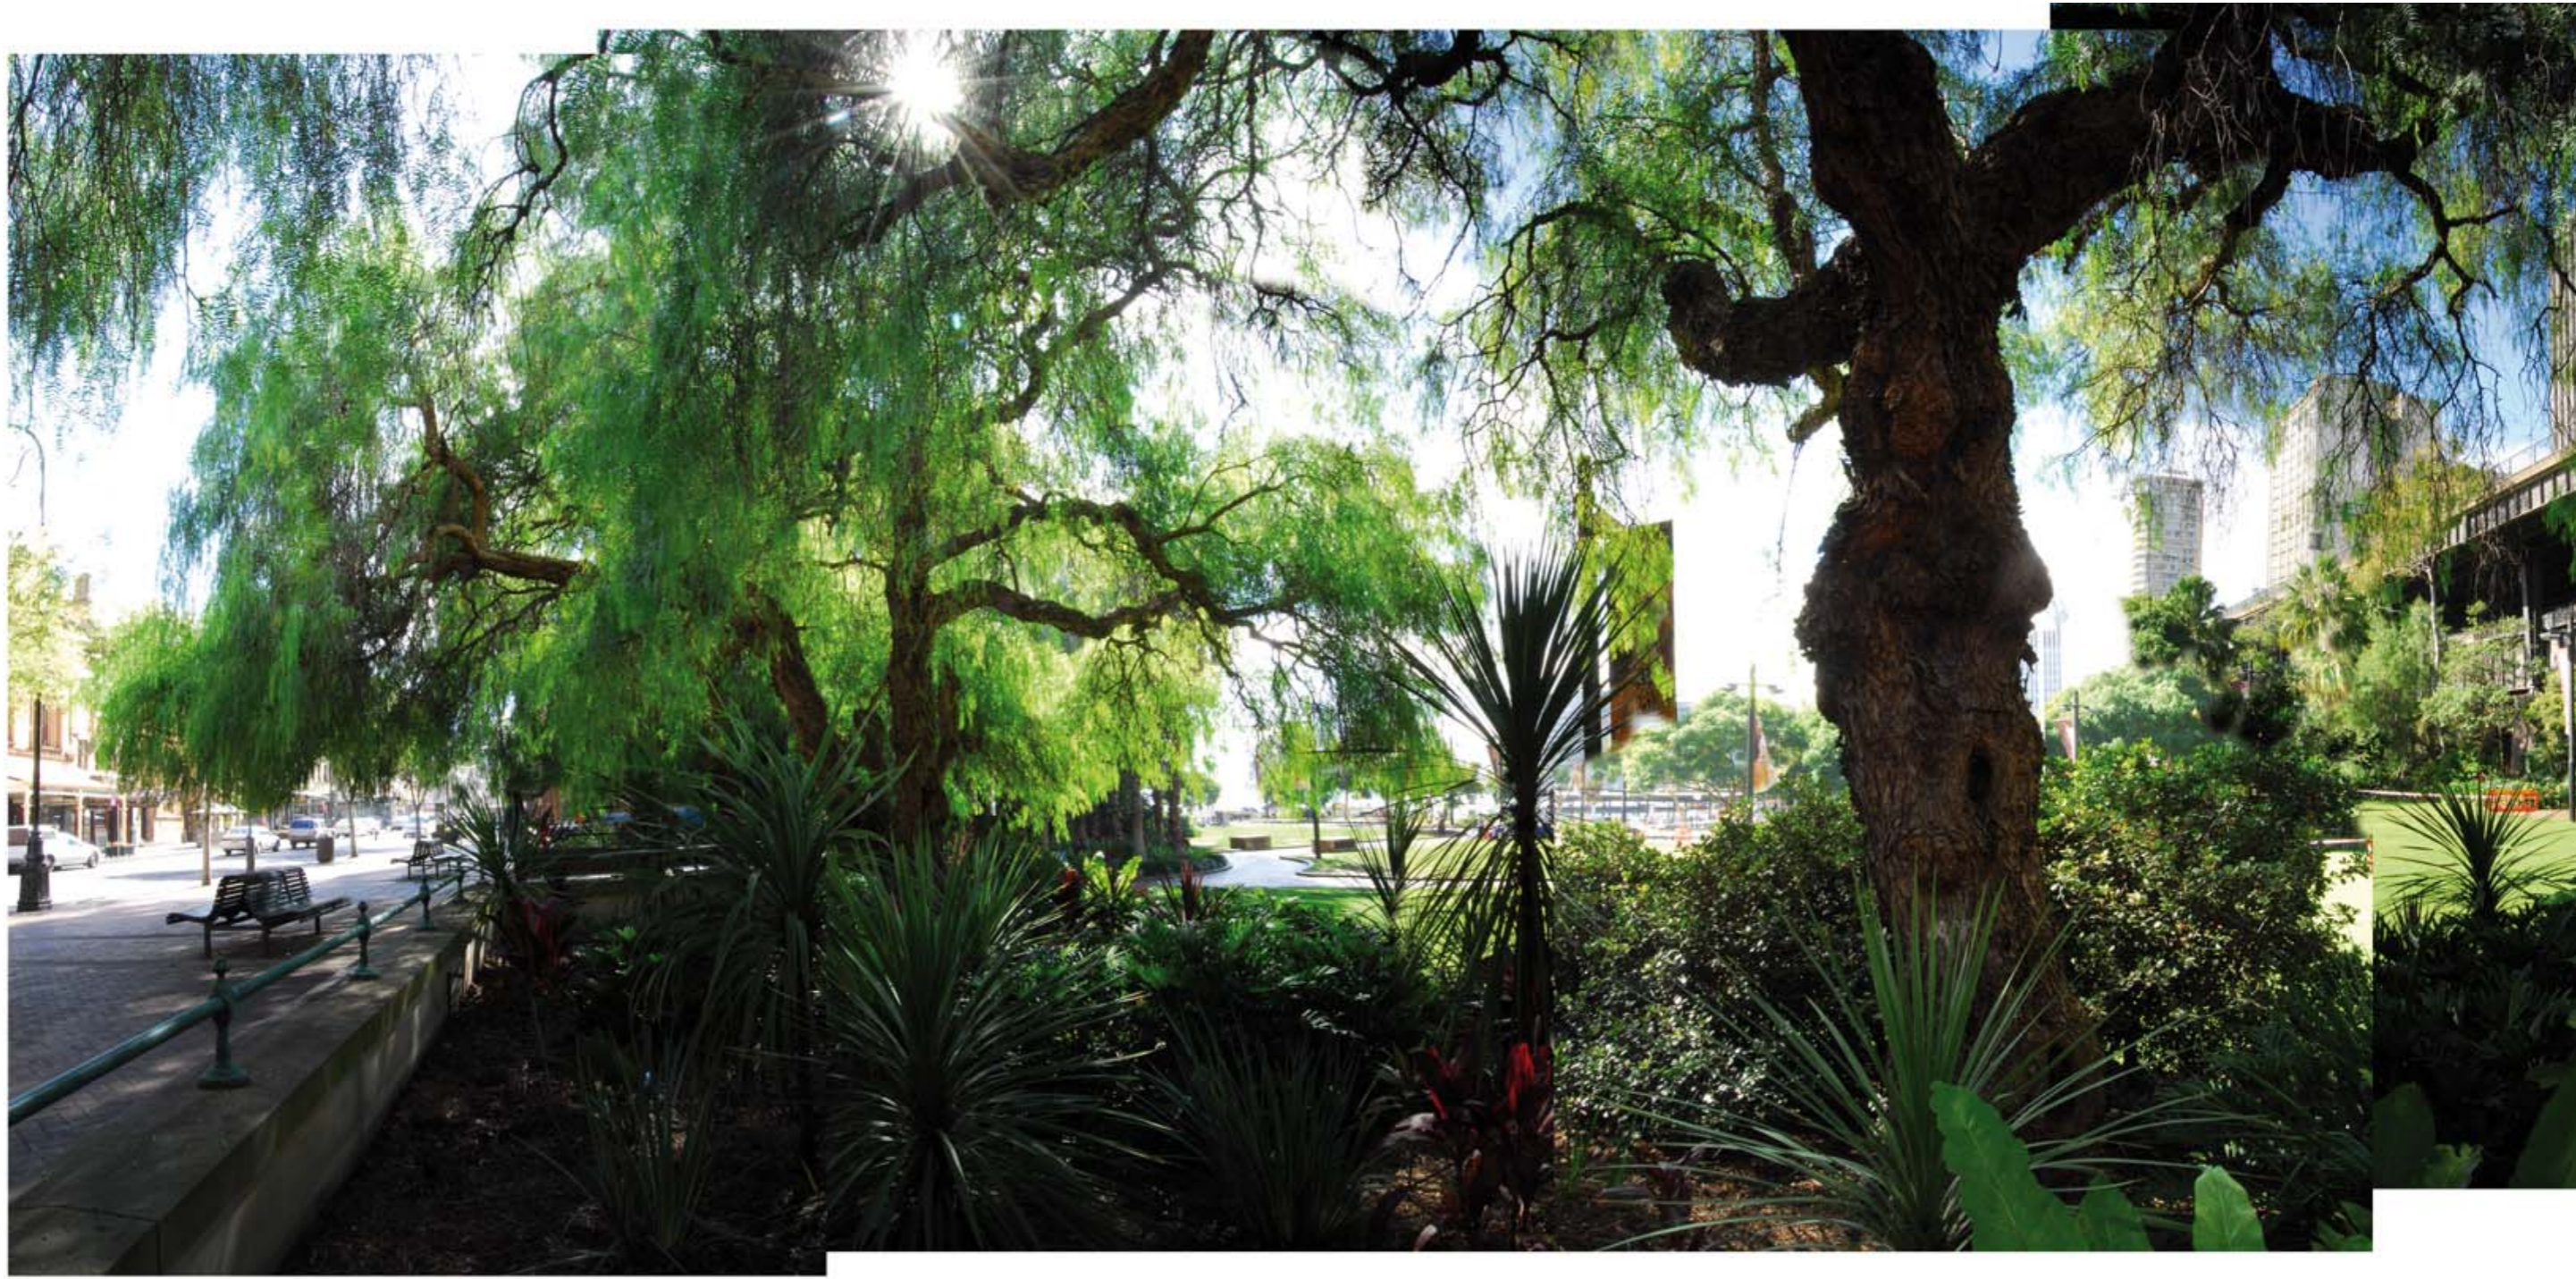

## West Circular Quay Public Domain Revitalisation

Perspective Drawings prepared for Environmental Assessment Project Application  
November 2010

WEST CIRCULAR QUAY - PUBLIC DOMAIN REVITALISATION  
PROPOSED VIEW FROM GEORGE STREET

WEST CIRCULAR QUAY - PUBLIC DOMAIN REVITALISATION  
PROPOSED VIEW FROM CIRCULAR QUAY

WEST CIRCULAR QUAY - PUBLIC DOMAIN REVITALISATION  
EXISTING VIEW FROM MARKET WHARF