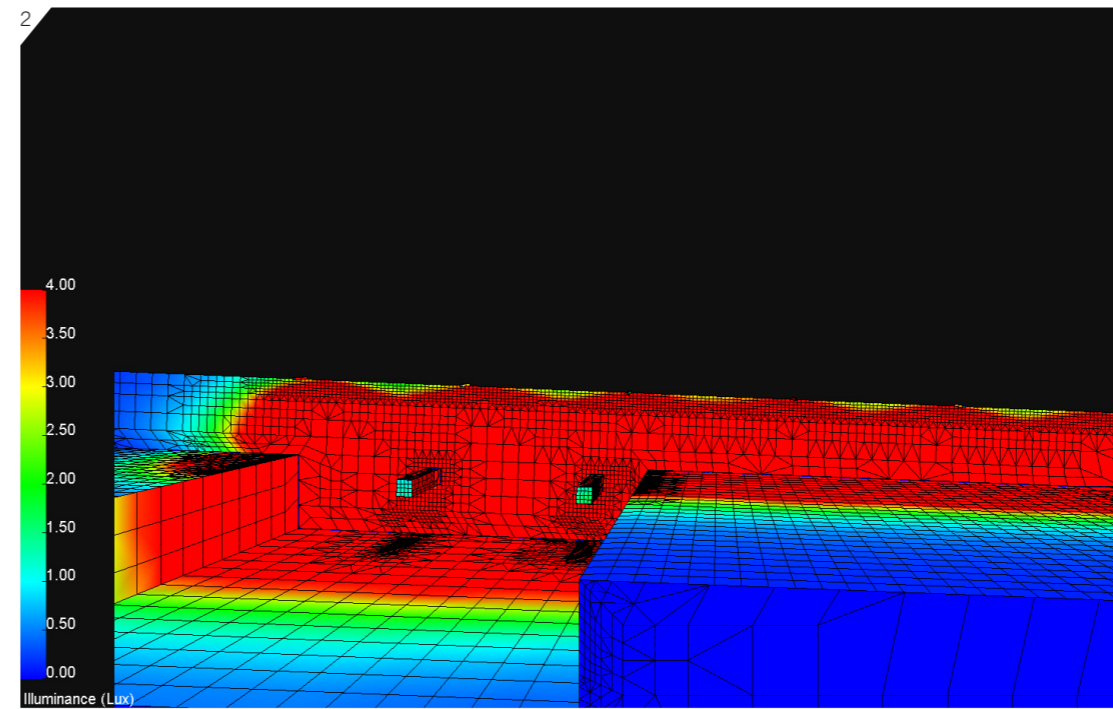

- N°1 Illuminance Level Rendering of Stairs
- N°2 Illuminance Level Rendering of Arcade - aerial view
- N°3 Bega Recessed Wall Luminaire 2043
- N°4 Bega Wall Mounted Fitting 4412 which will be mounted vertically and emits light on either side of the fitting

ARCADE, STAIRS & STUDENT UNION TERRACE

The illuminance level renderings shown in Figures 1 and 2 show that the Arcade lighting scheme is compliant with AS/NZS 1158.3.1 P7. The scale has been set to show the minimum requirements for the standard and therefore areas shown in red meet or exceed the lux levels stipulated.