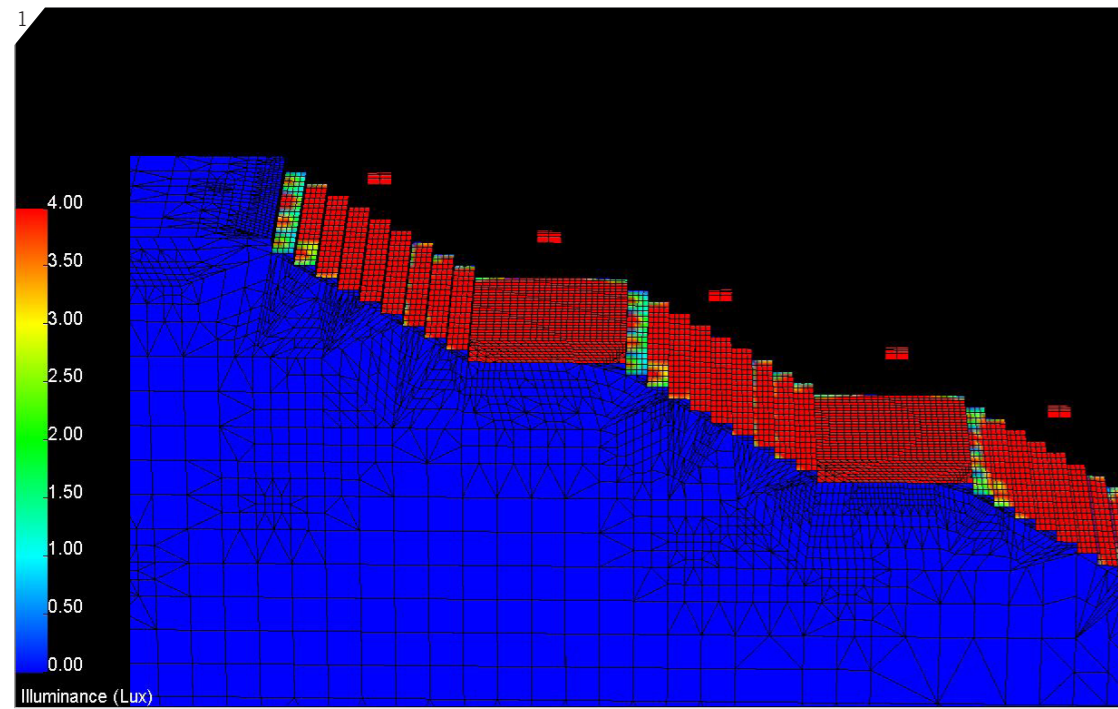

- N°1 Illuminance Level Rendering of Stairs
- N°2 Illuminance Level Rendering of Arcade - aerial view
- N°3 Bega Recessed Wall Luminaire 2043
- N°4 Bega Wall Mounted Fitting 4412 which will be mounted vertically and emits light on either side of the fitting

ARCADE, STAIRS & STUDENT UNION TERRACE

The illuminance level renderings shown in Figures 1 and 2 show that the Arcade lighting scheme is compliant with AS/NZS 1158.3.1 P7. The scale has been set to show the minimum requirements for the standard and therefore areas shown in red meet or exceed the lux levels stipulated.