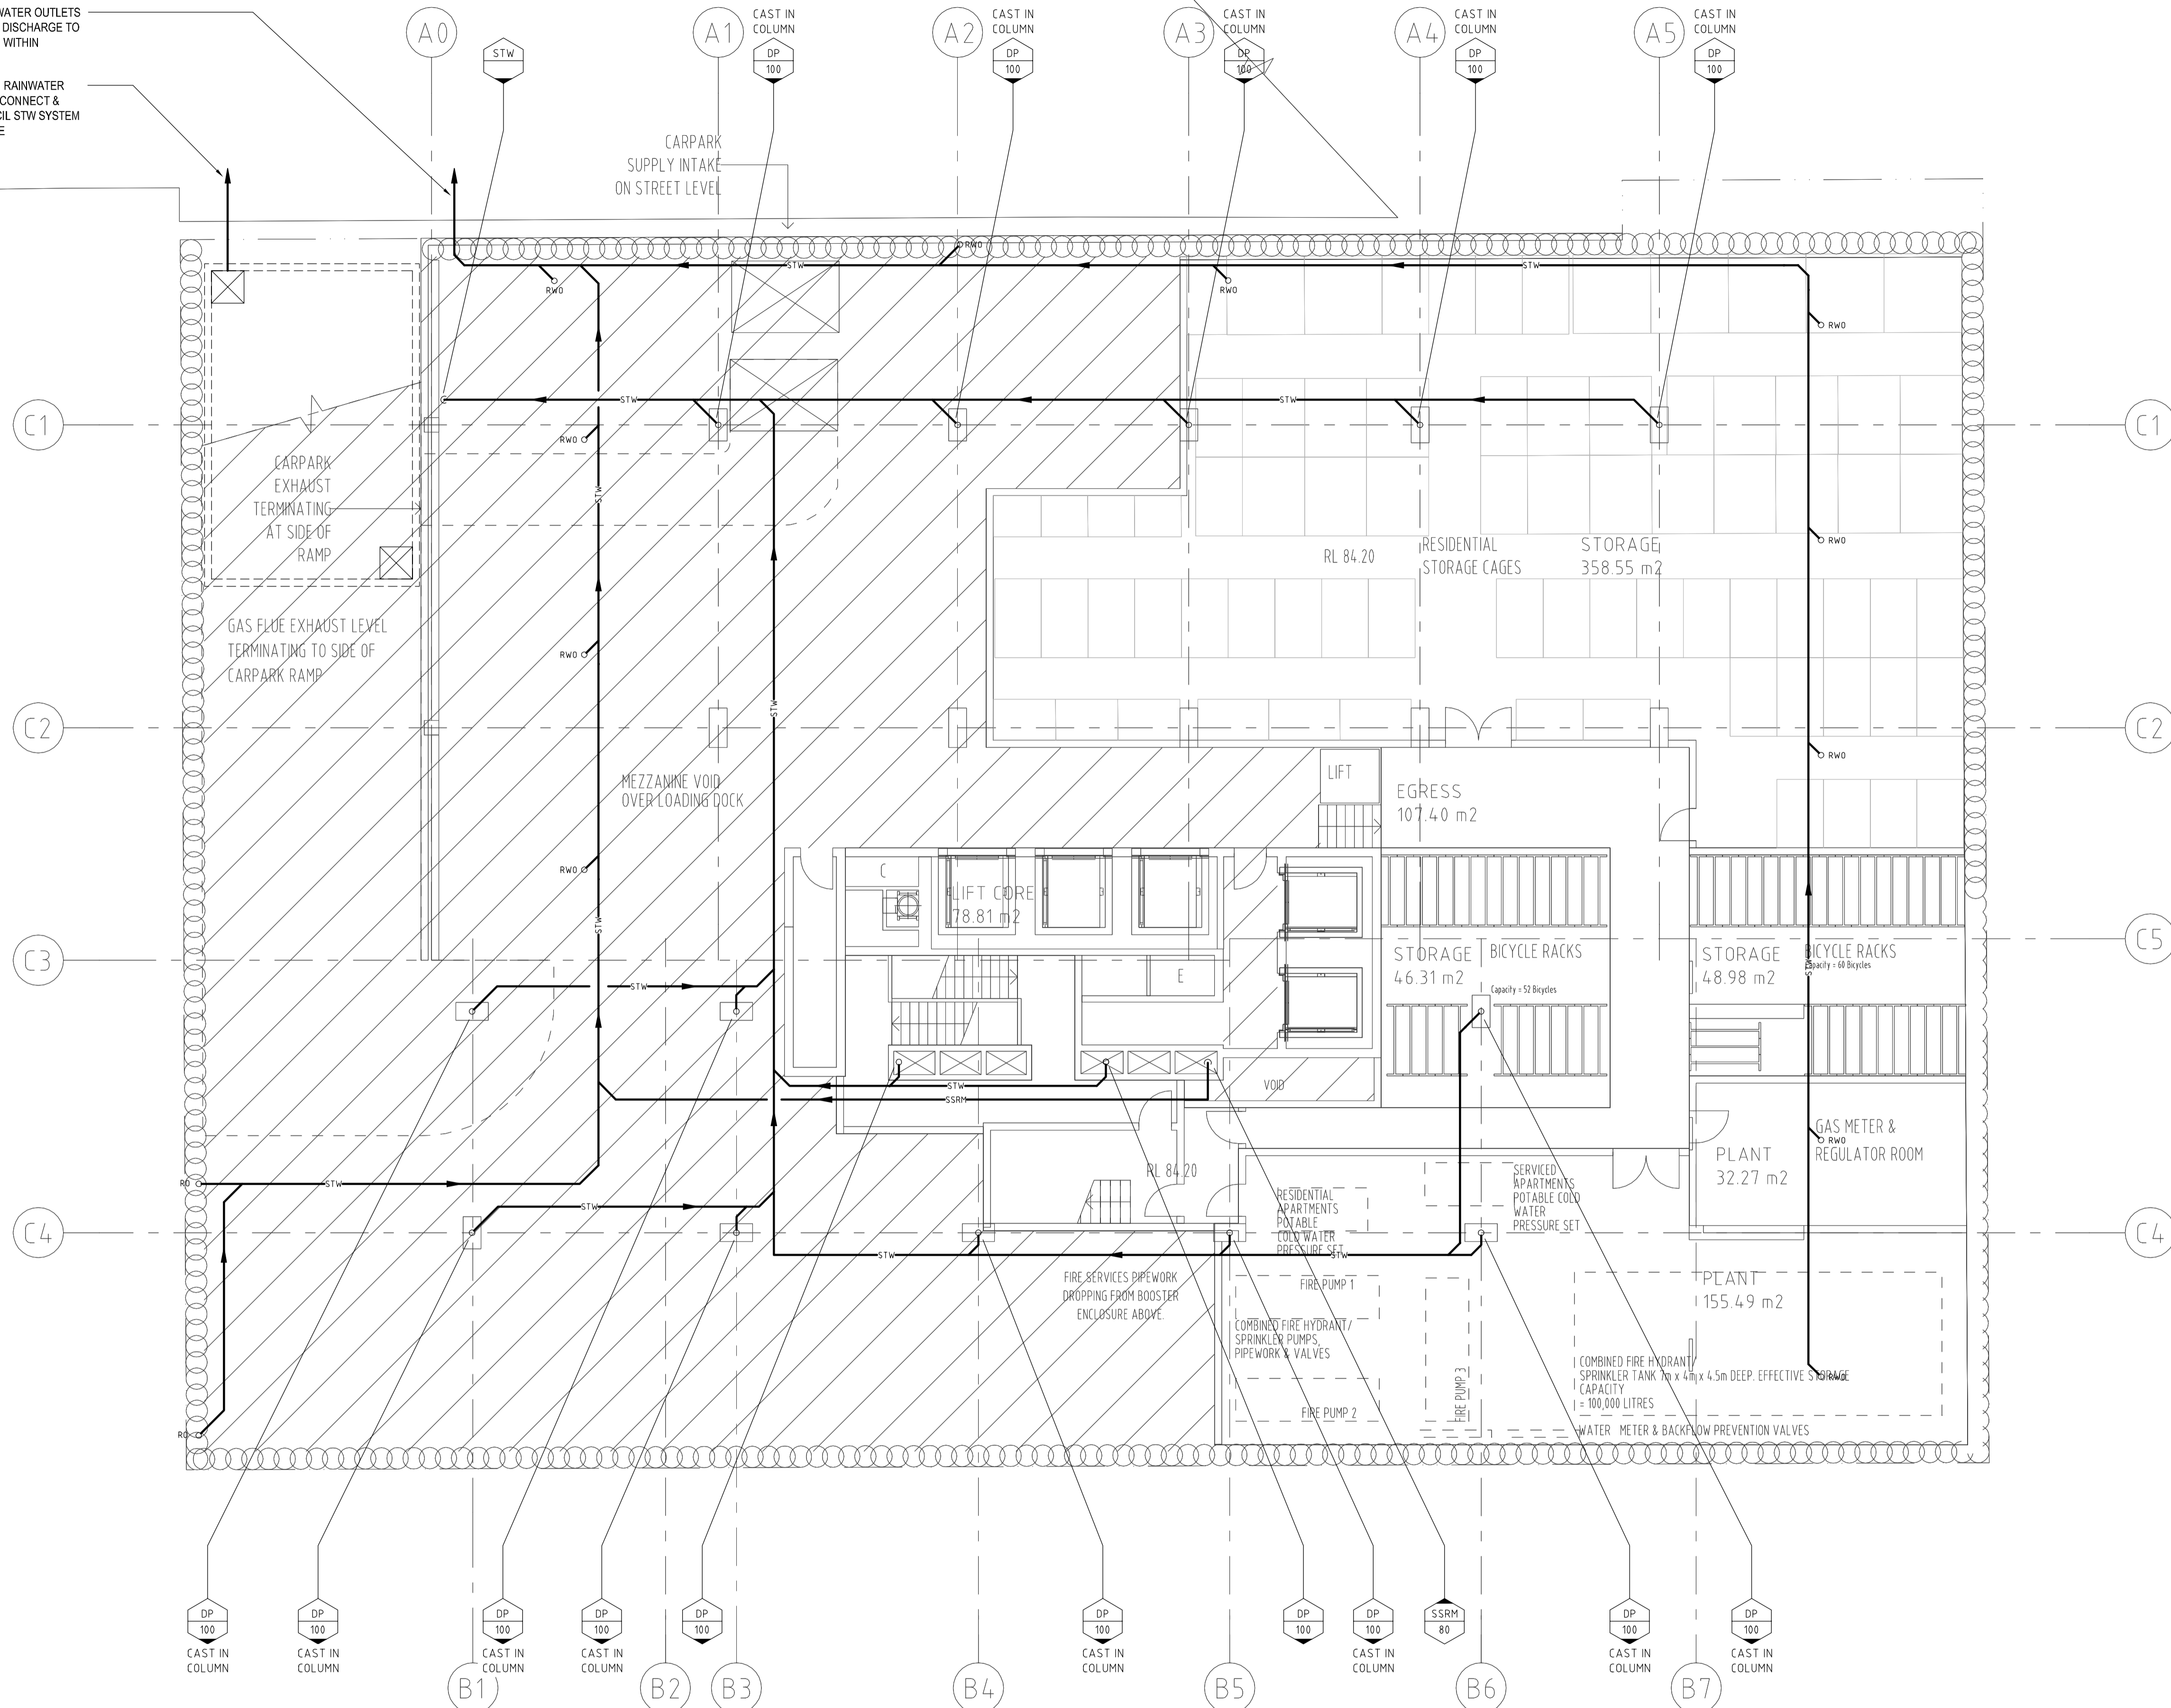

STW FROM SURFACE WATER OUTLETS ABOVE TO CONNECT & DISCHARGE TO COUNCIL STW SYSTEM WITHIN ATCHISON LANE

STW OVERFLOW FROM RAINWATER HARVESTING TANK TO CONNECT & DISCHARGE TO COUNCIL STW SYSTEM WITHIN ATCHISON LANE

CONCEPT DESIGN
NOT TO BE USED FOR CONSTRUCTION PURPOSES

DO NOT SCALE FROM DRAWINGS, CHECK & VERIFY ALL DIMENSIONS & LEVELS BEFORE COMMENCEMENT OF ANY WORK.

THIS DRAWING IS NOT TO BE COPIED IN PART OR WHOLE WITHOUT WRITTEN PERMISSION FROM WARREN SMITH AND PARTNERS.

ISSUE	AMENDMENT	DATE	CLIENT	ARCHITECT
01	CONCEPT DESIGN ISSUE	10/06/10	Bancor - Atchison Street St Leonards - NSW	francis-jones morehen thorp fjmt incorporating MGT Sydney
02	REVISED CONCEPT DESIGN ISSUE	25/03/11		

SCALE	DRAWN	DESIGNED	CHECKED	APPROVED
1:100 @ A1 1:200 @ A3	DN	DN		

WARREN SMITH & PARTNERS
SERVING THE CONSTRUCTION INDUSTRY SINCE 1981

Consulting Engineers
Hydraulic Services | Civil Engineering | Fire Protection |
Sydney Water Accredited • Water Servicing Co-ordinator
• Design and Project Management

Warren Smith & Partners Pty Ltd
A 1st Floor, 123 Clarence Street, Sydney 2000 NSW Australia
T 02 9299 1312 F 02 9290 1295 E wsp@warrensmith.com.au
ABN 36 300 430 126

DATE	DRAWING No.	ISSUE
March 2010	H-104	02