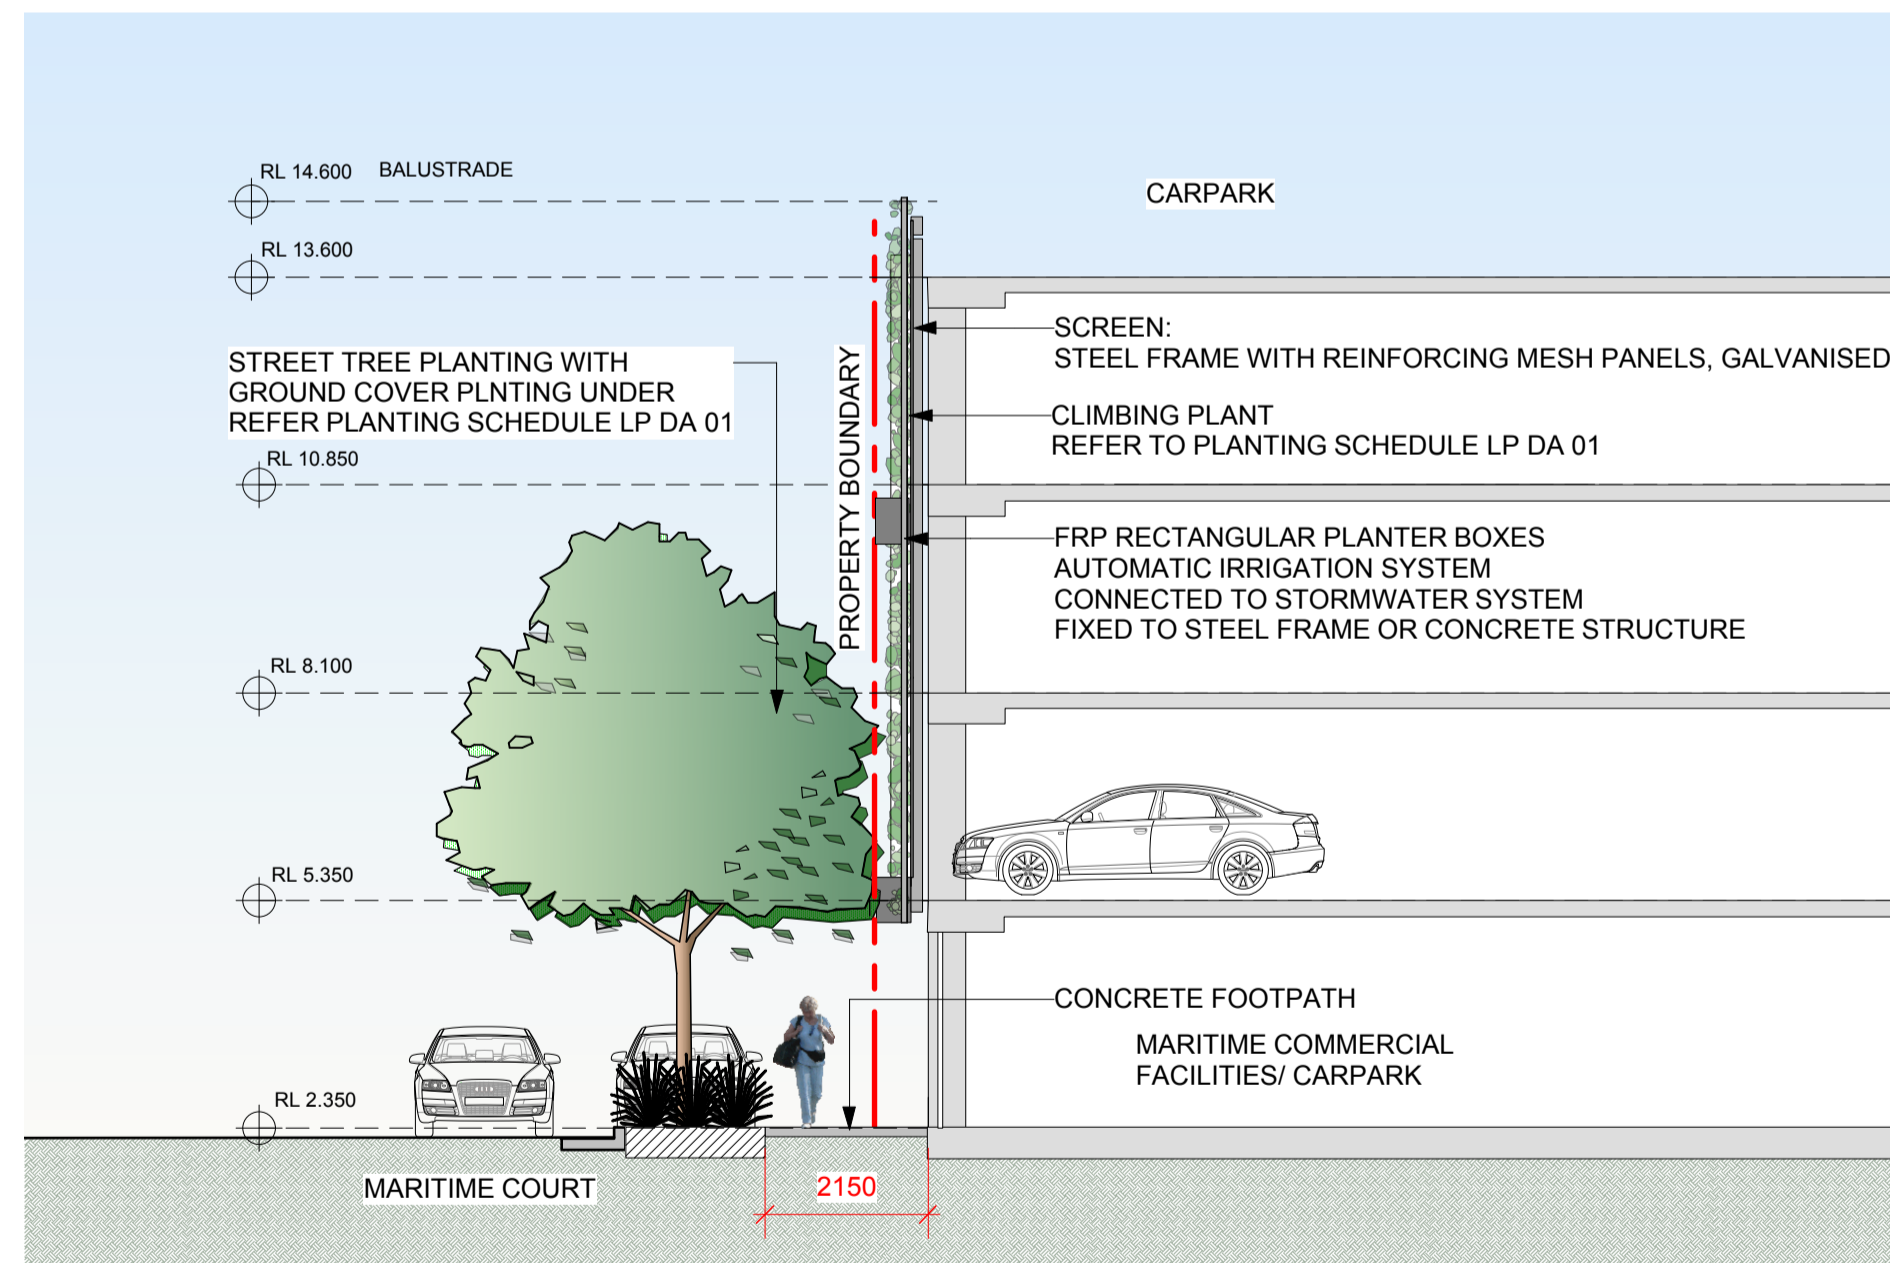

1 NORTH ELEVATION CARPARK
Scale: 1:100

2 MARITIME COURT/ CARPARK
Scale: 1:100

3 MARITIME COURT/ CARPARK
Scale: 1:100

GREEN SCREEN FACADES
INDICATIVE IMAGES

GREEN SCREEN CLIMBERS
STAR JASMINE
WONGA WONGA VINE

CLIENT:
SYDNEY SUPERYACHT MARINA PTY LTD
MARITIME COURT,
ROZELLE BAY
NSW

SCALE: AS SHOWN @A1

FOR APPROVAL

DRAWING TITLE:
CARPARK FACADE ELEVATION/ SECTION

JOB NUMBER: 1515	DRAWING NO: LP DA 03	REV: A
---------------------	-------------------------	-----------