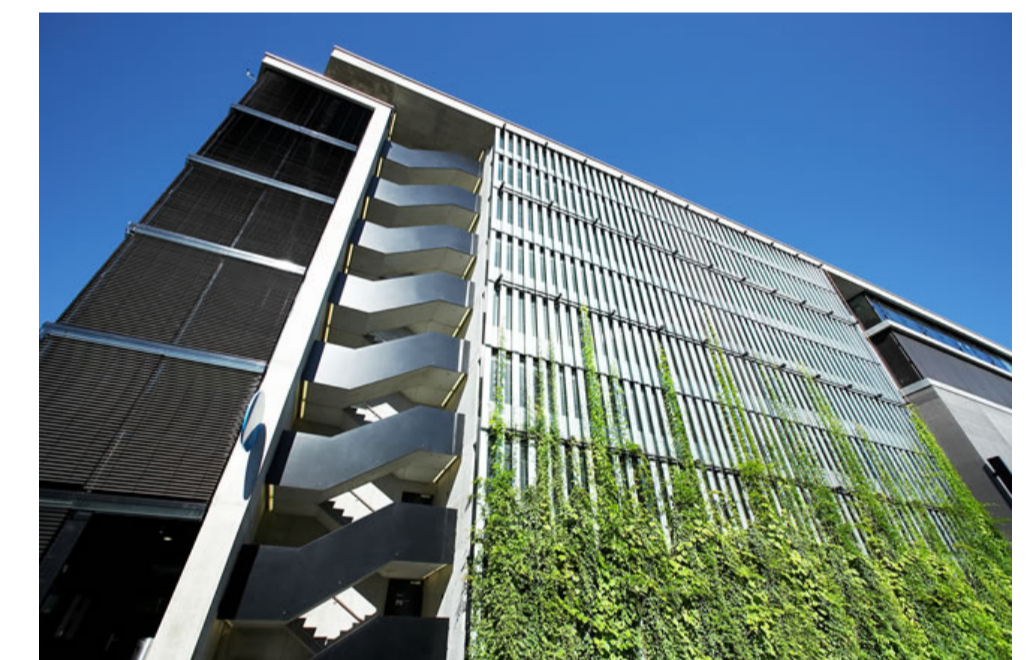

1 NORTH ELEVATION CARPARK
Scale: 1:100

2 MARITIME COURT/ CARPARK
Scale: 1:100

3 MARITIME COURT/ CARPARK
Scale: 1:100

GREEN SCREEN FACADES
INDICATIVE IMAGES

GREEN SCREEN CLIMBERS
STAR JASMINE
WONGA WONGA VINE