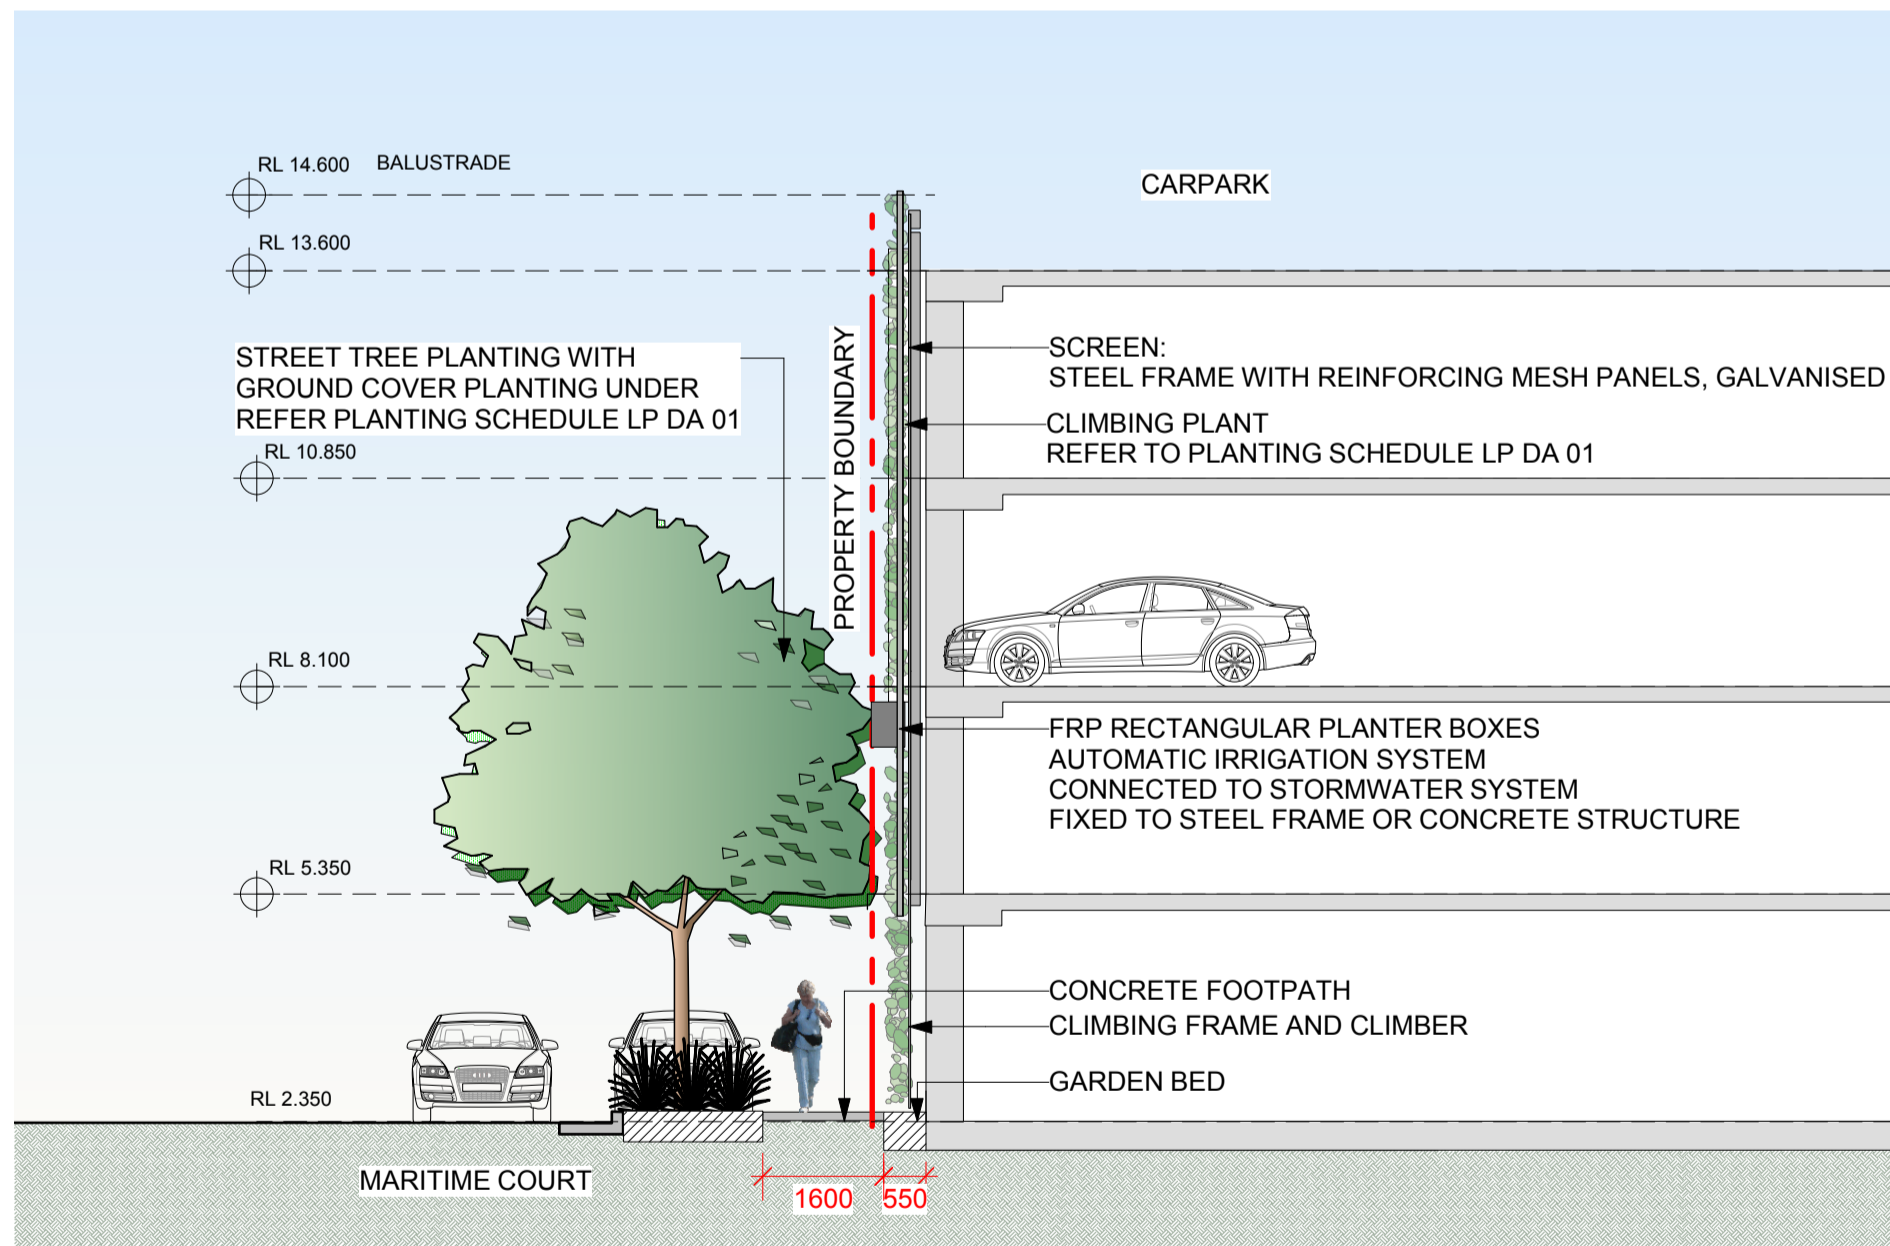

1 NORTH ELEVATION CARPARK
Scale: 1:100

2 MARITIME COURT/ CARPARK
Scale: 1:100

3 MARITIME COURT/ CARPARK
Scale: 1:100

GREEN SCREEN FACADES
INDICATIVE IMAGES

GREEN SCREEN CLIMBERS
STAR JASMINE
WONGA WONGA VINE

CLIENT:
SYDNEY SUPERYACHT MARINA PTY LTD
MARITIME COURT,
ROZELLE BAY
NSW

SCALE: AS SHOWN @A1

FOR APPROVAL

DRAWING TITLE:
CARPARK FACADE ELEVATION/ SECTION

JOB NUMBER: 1515	DRAWING NO: LP DA 03	REV: A
---------------------	-------------------------	-----------