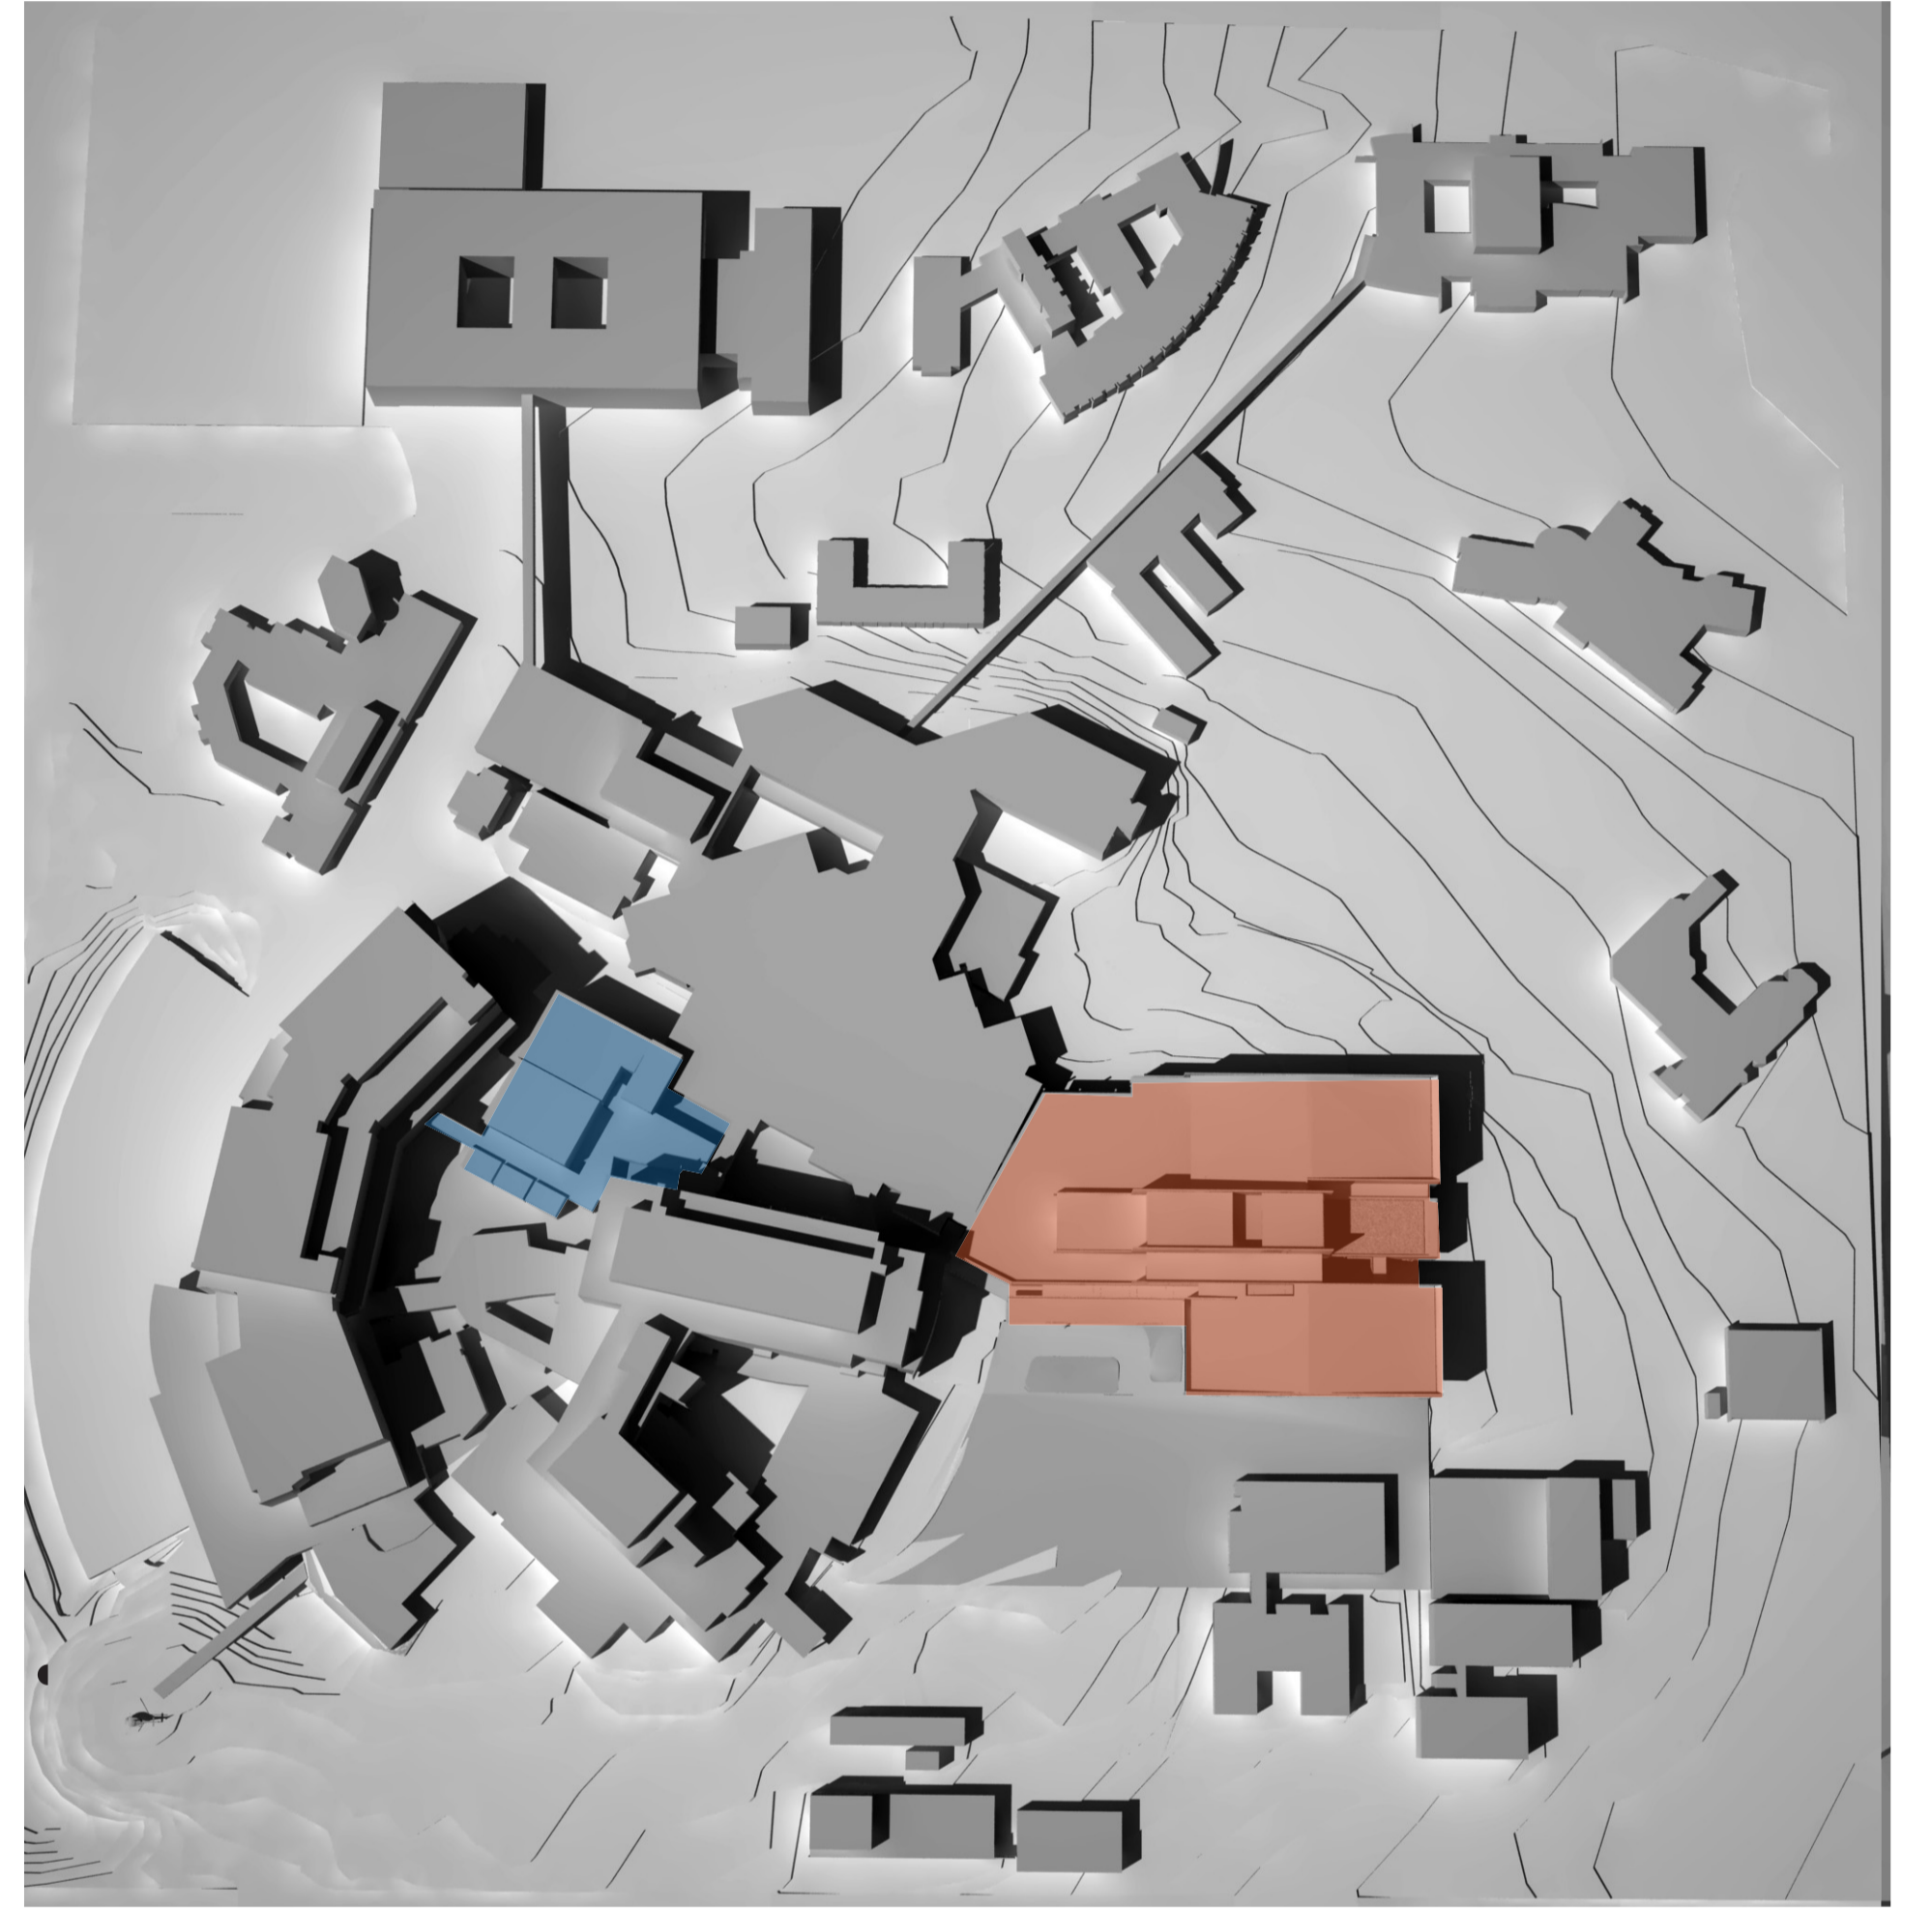

December 21 - 9am

December 21 - 12pm

December 21 - 3pm

- Legend
- _East Block
 - _ICU

Revision
01

Date
25-08-2009

Scale

Client
NSW Health

Project Name
Penrith Health Campus
Redevelopment

Drawing
SK 023
Shadow Diagram
Summer Solstice - December 21