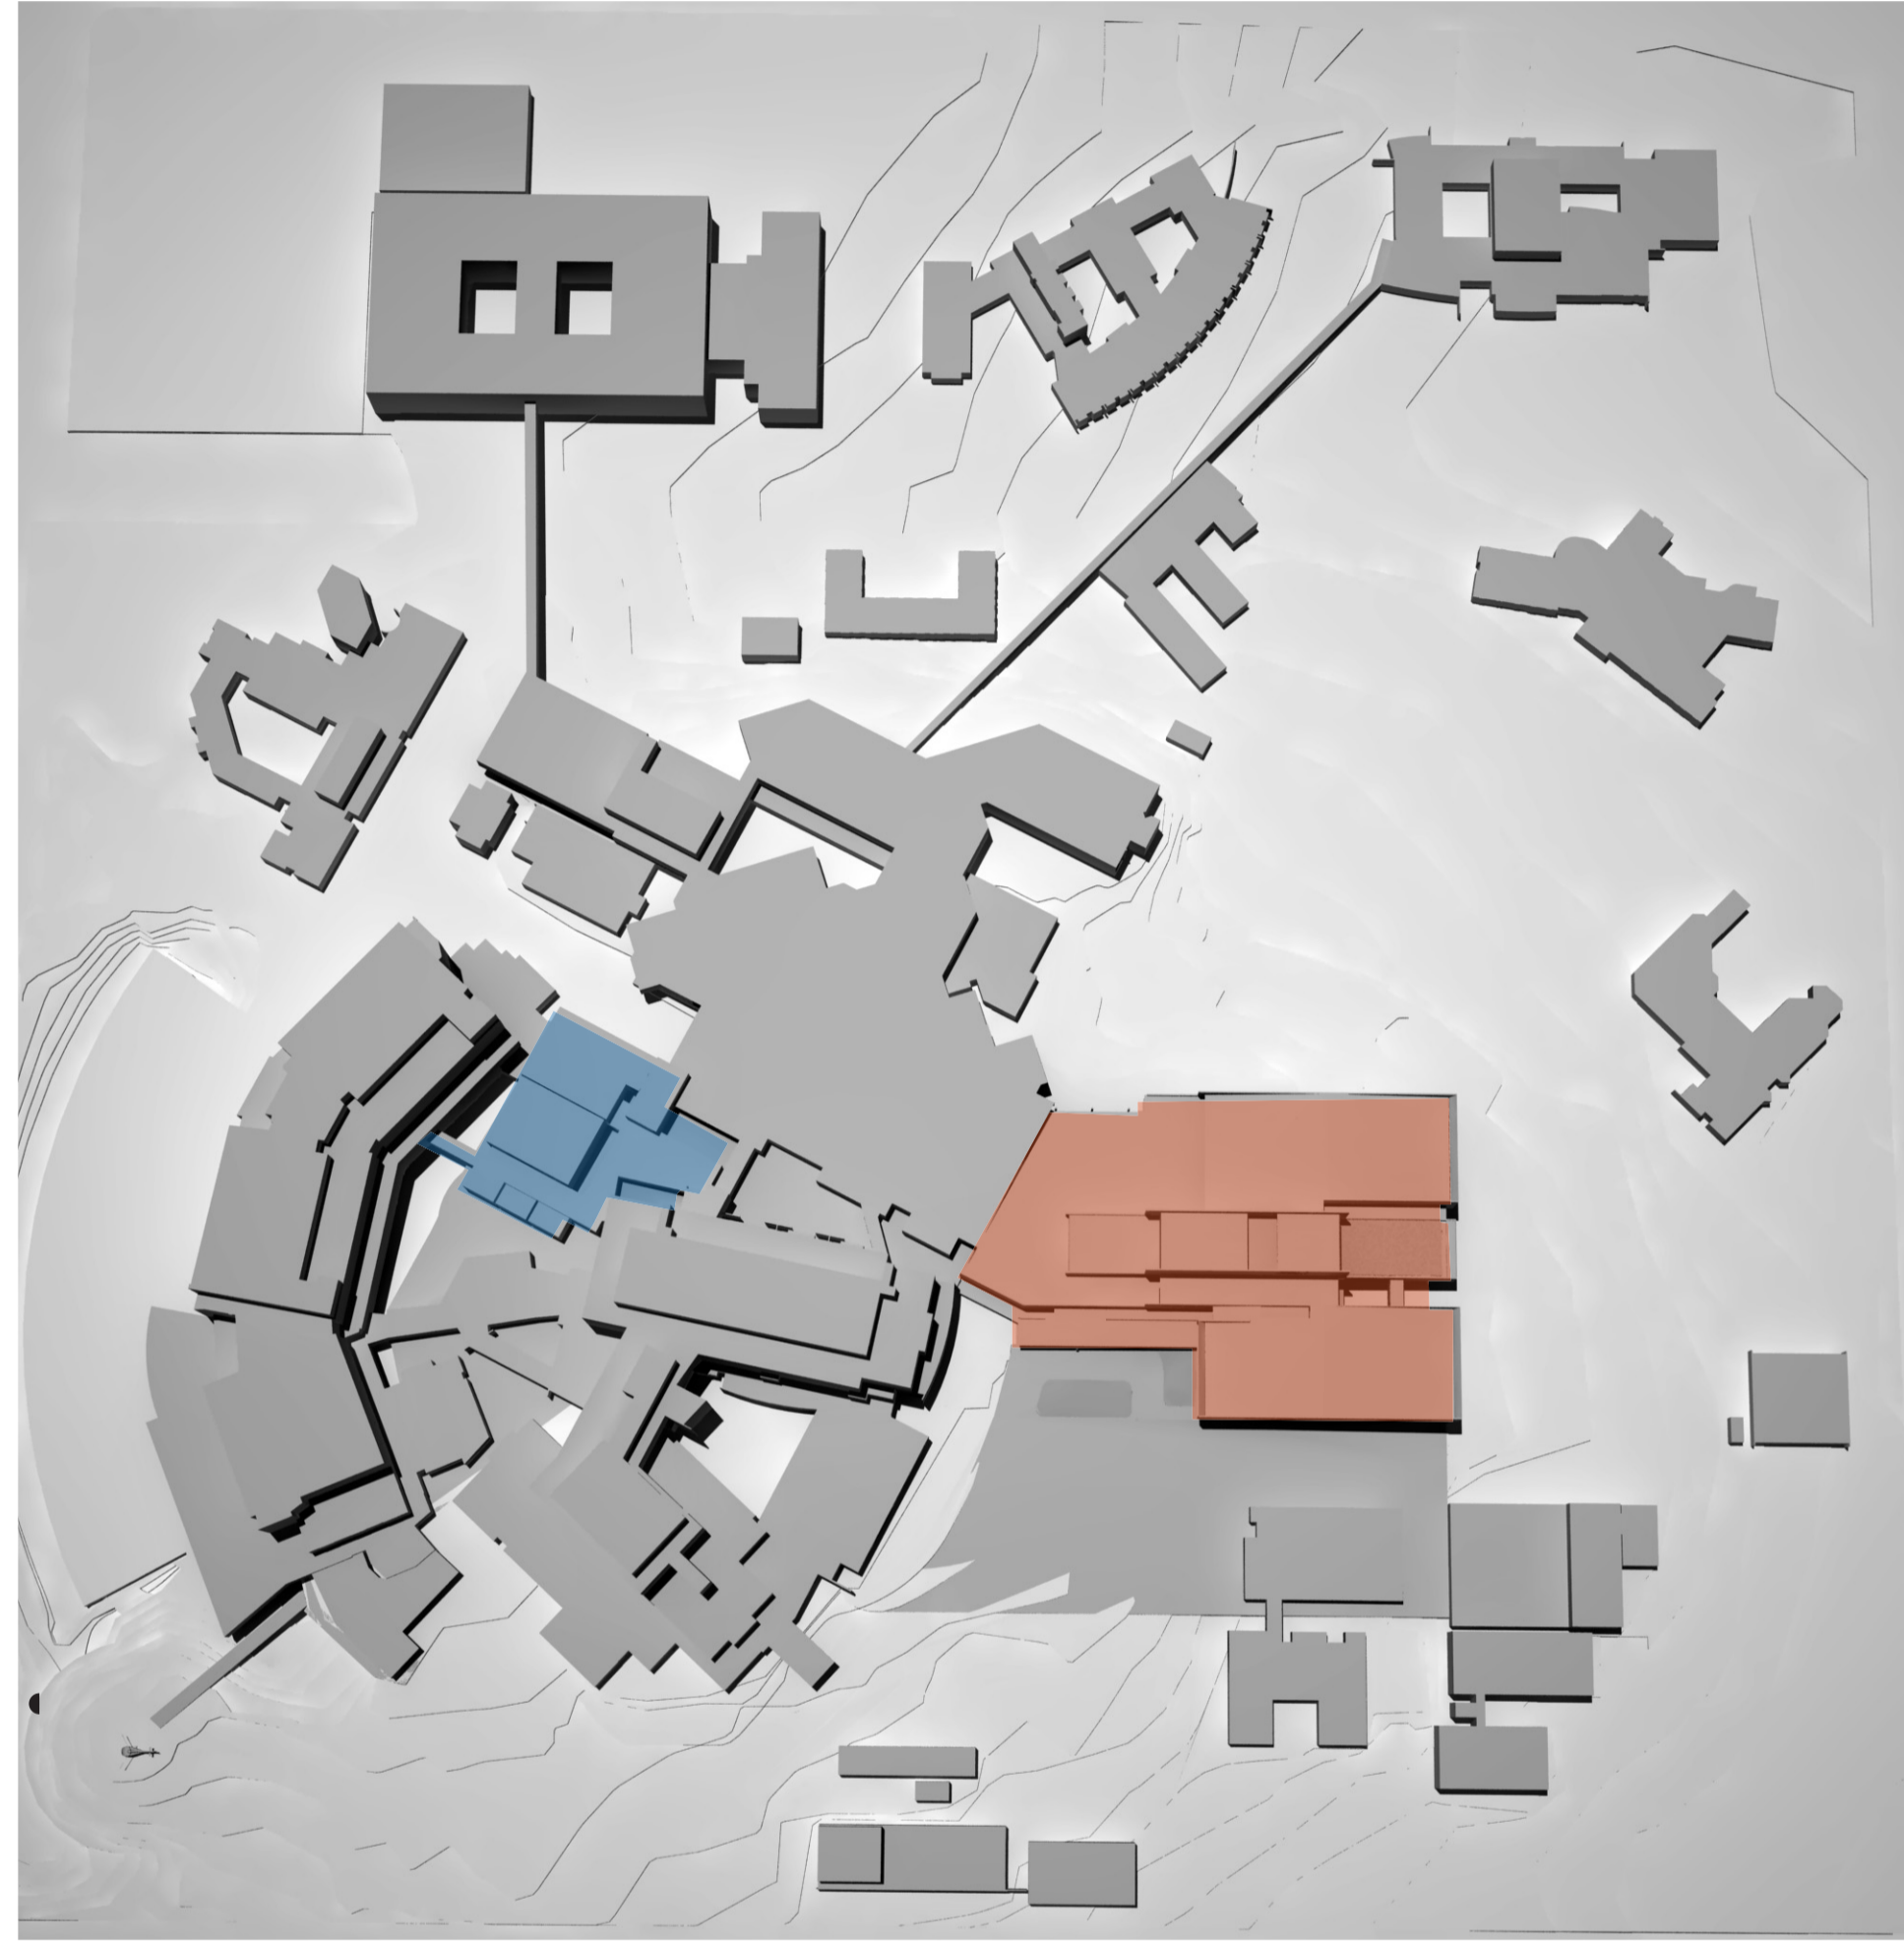

December 21 - 9am

December 21 - 12pm

December 21 - 3pm

- Legend
- _East Block
 - _ICU

Revision
01

Date
25-08-2009

Scale

Client
NSW Health

Project Name
Penrith Health Campus
Redevelopment

Drawing
SK 023
Shadow Diagram
Summer Solstice - December 21