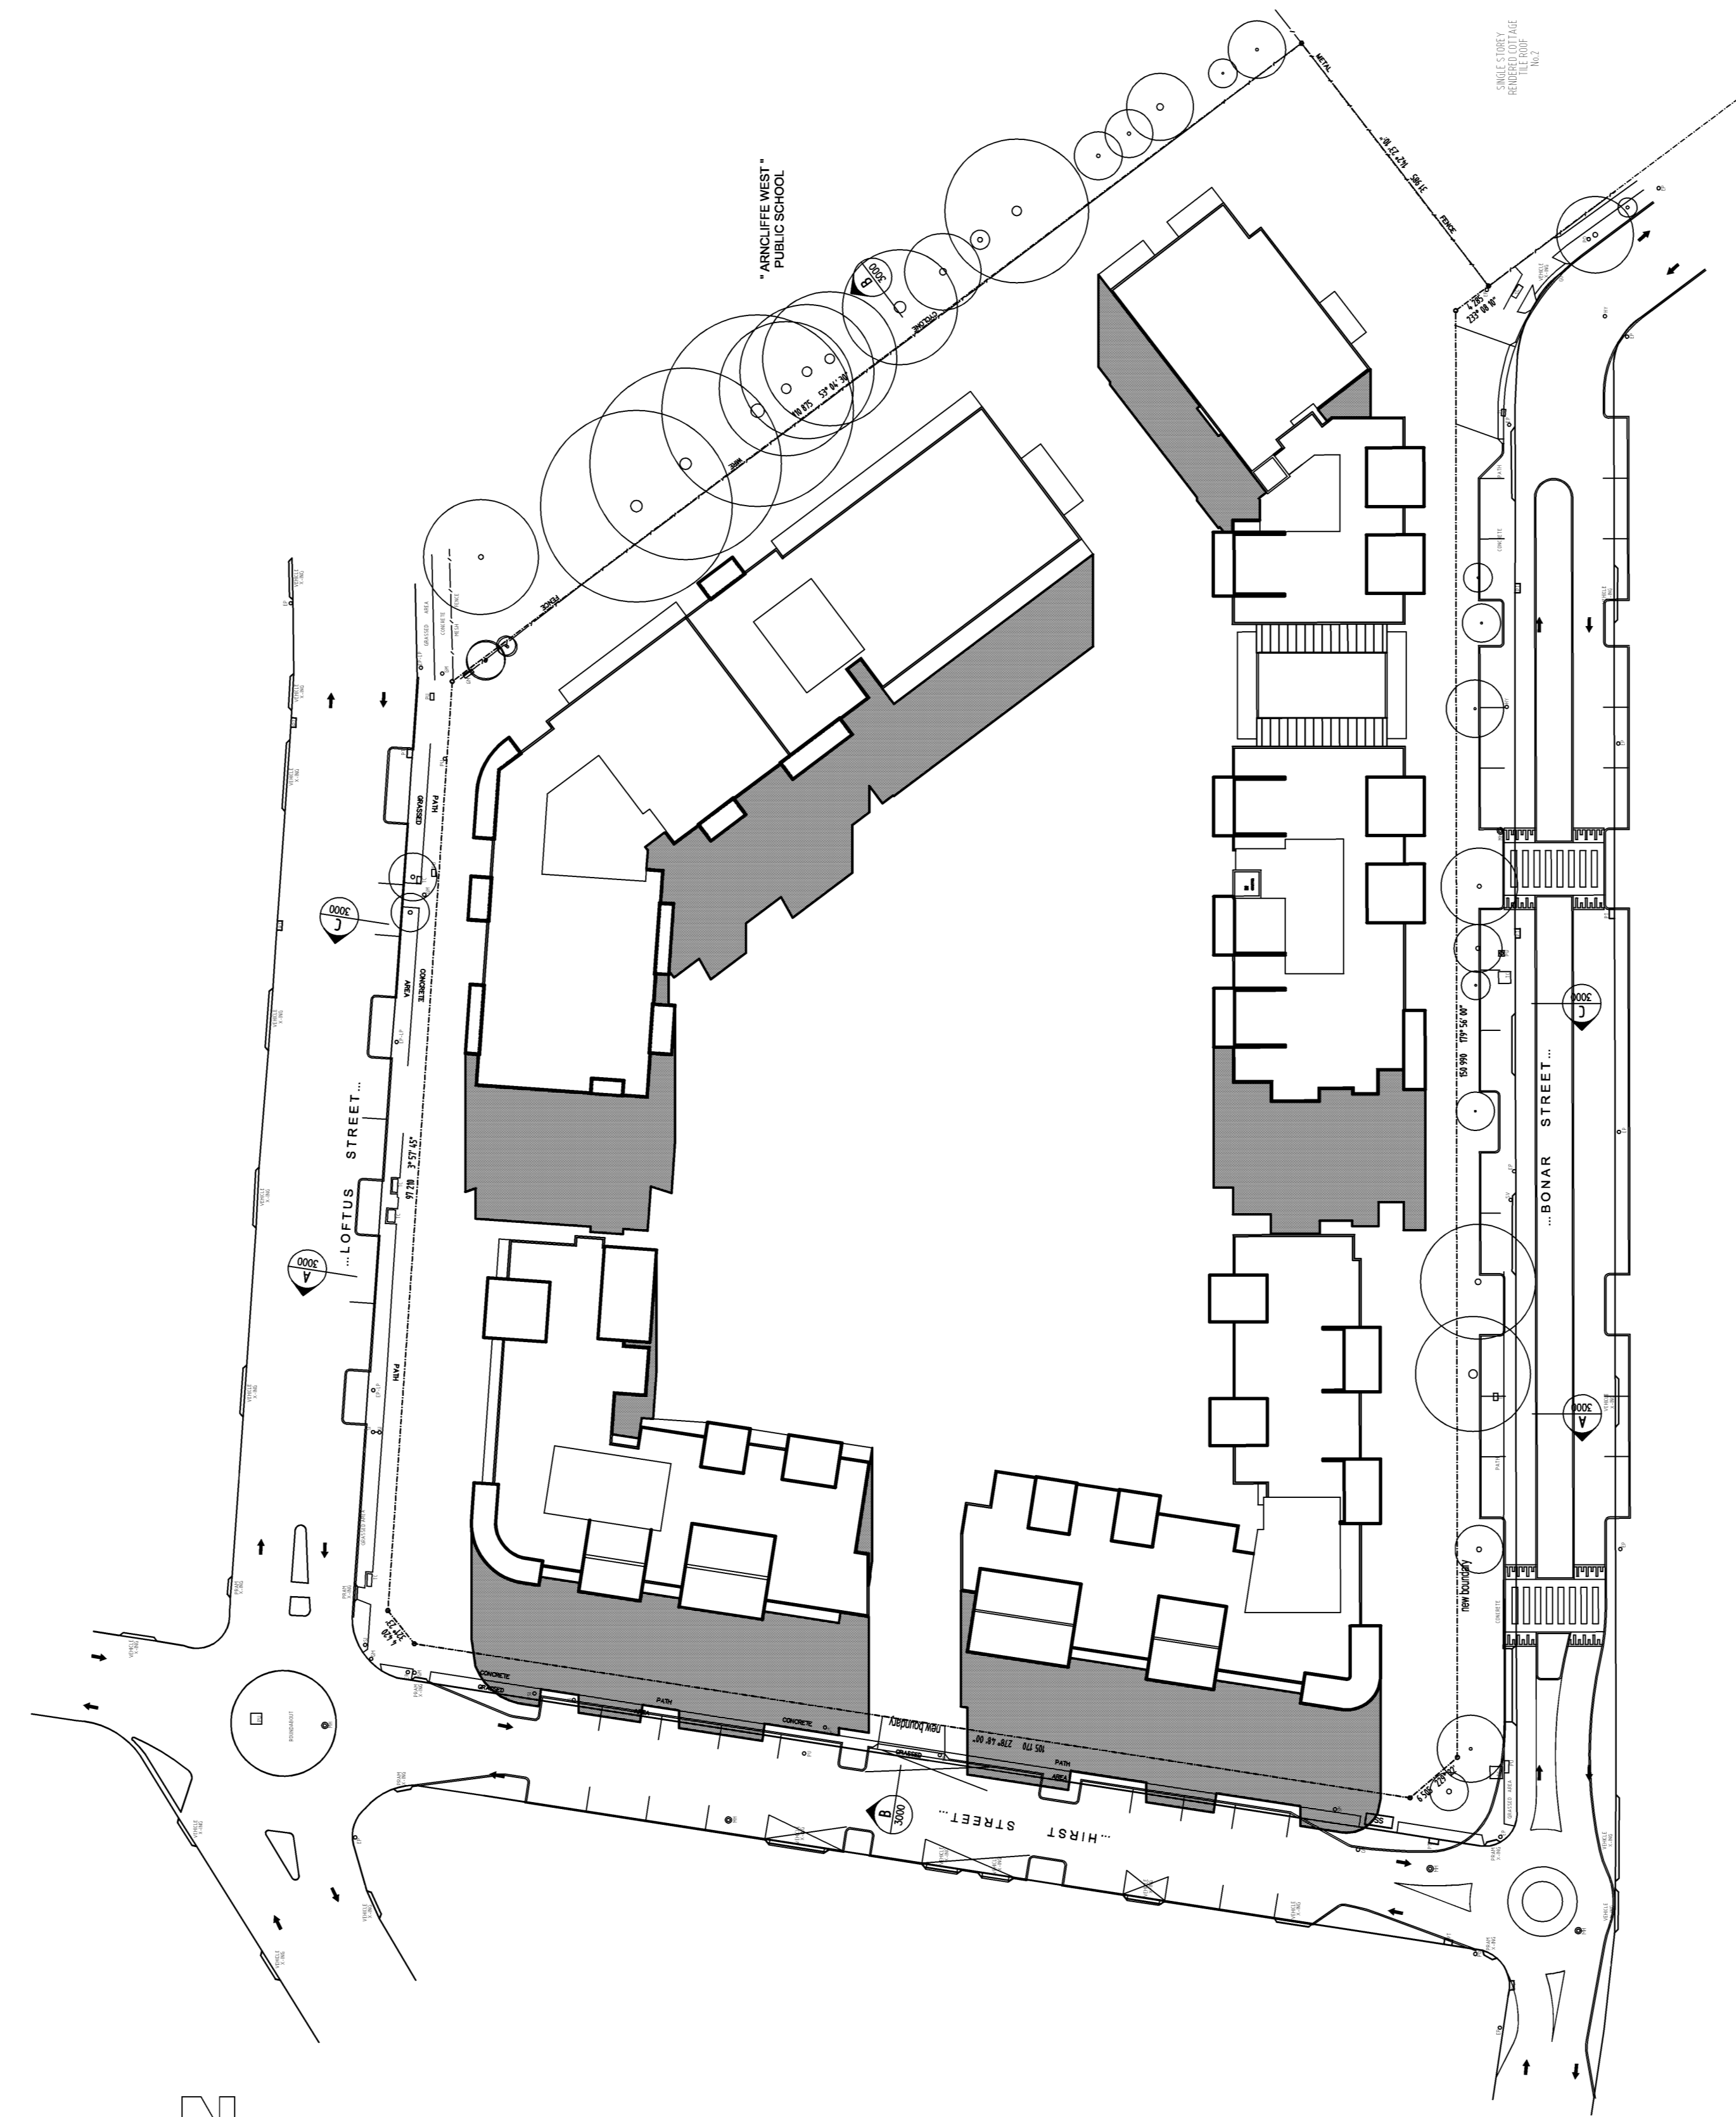

September 21 - Shadow Diagram - 9 am

September 21 - Shadow Diagram - 12noon

September 21 - Shadow Diagram - 3pm

NO.	REVISION	DATE

CLIENT  
**M** MERITON APARTMENTS  
 PTY. LTD.  
 Level 11, 528 Kent Street,  
 Sydney, NSW 2000  
 Tel (02) 9287 2888 Fax (02) 9287 2177

PROJECT  
**LOFTUS RESIDENTIAL  
 DEVELOPMENT**

LOCATION  
 LOFTUS STREET,

DATE	14/09/18	TYPE	September Shadows
CHECKED			9am - 12noon - 3pm
SCALE	1:500	DRAWN BY	8002
PROJECT NO.			8002
SHEET NO.			A