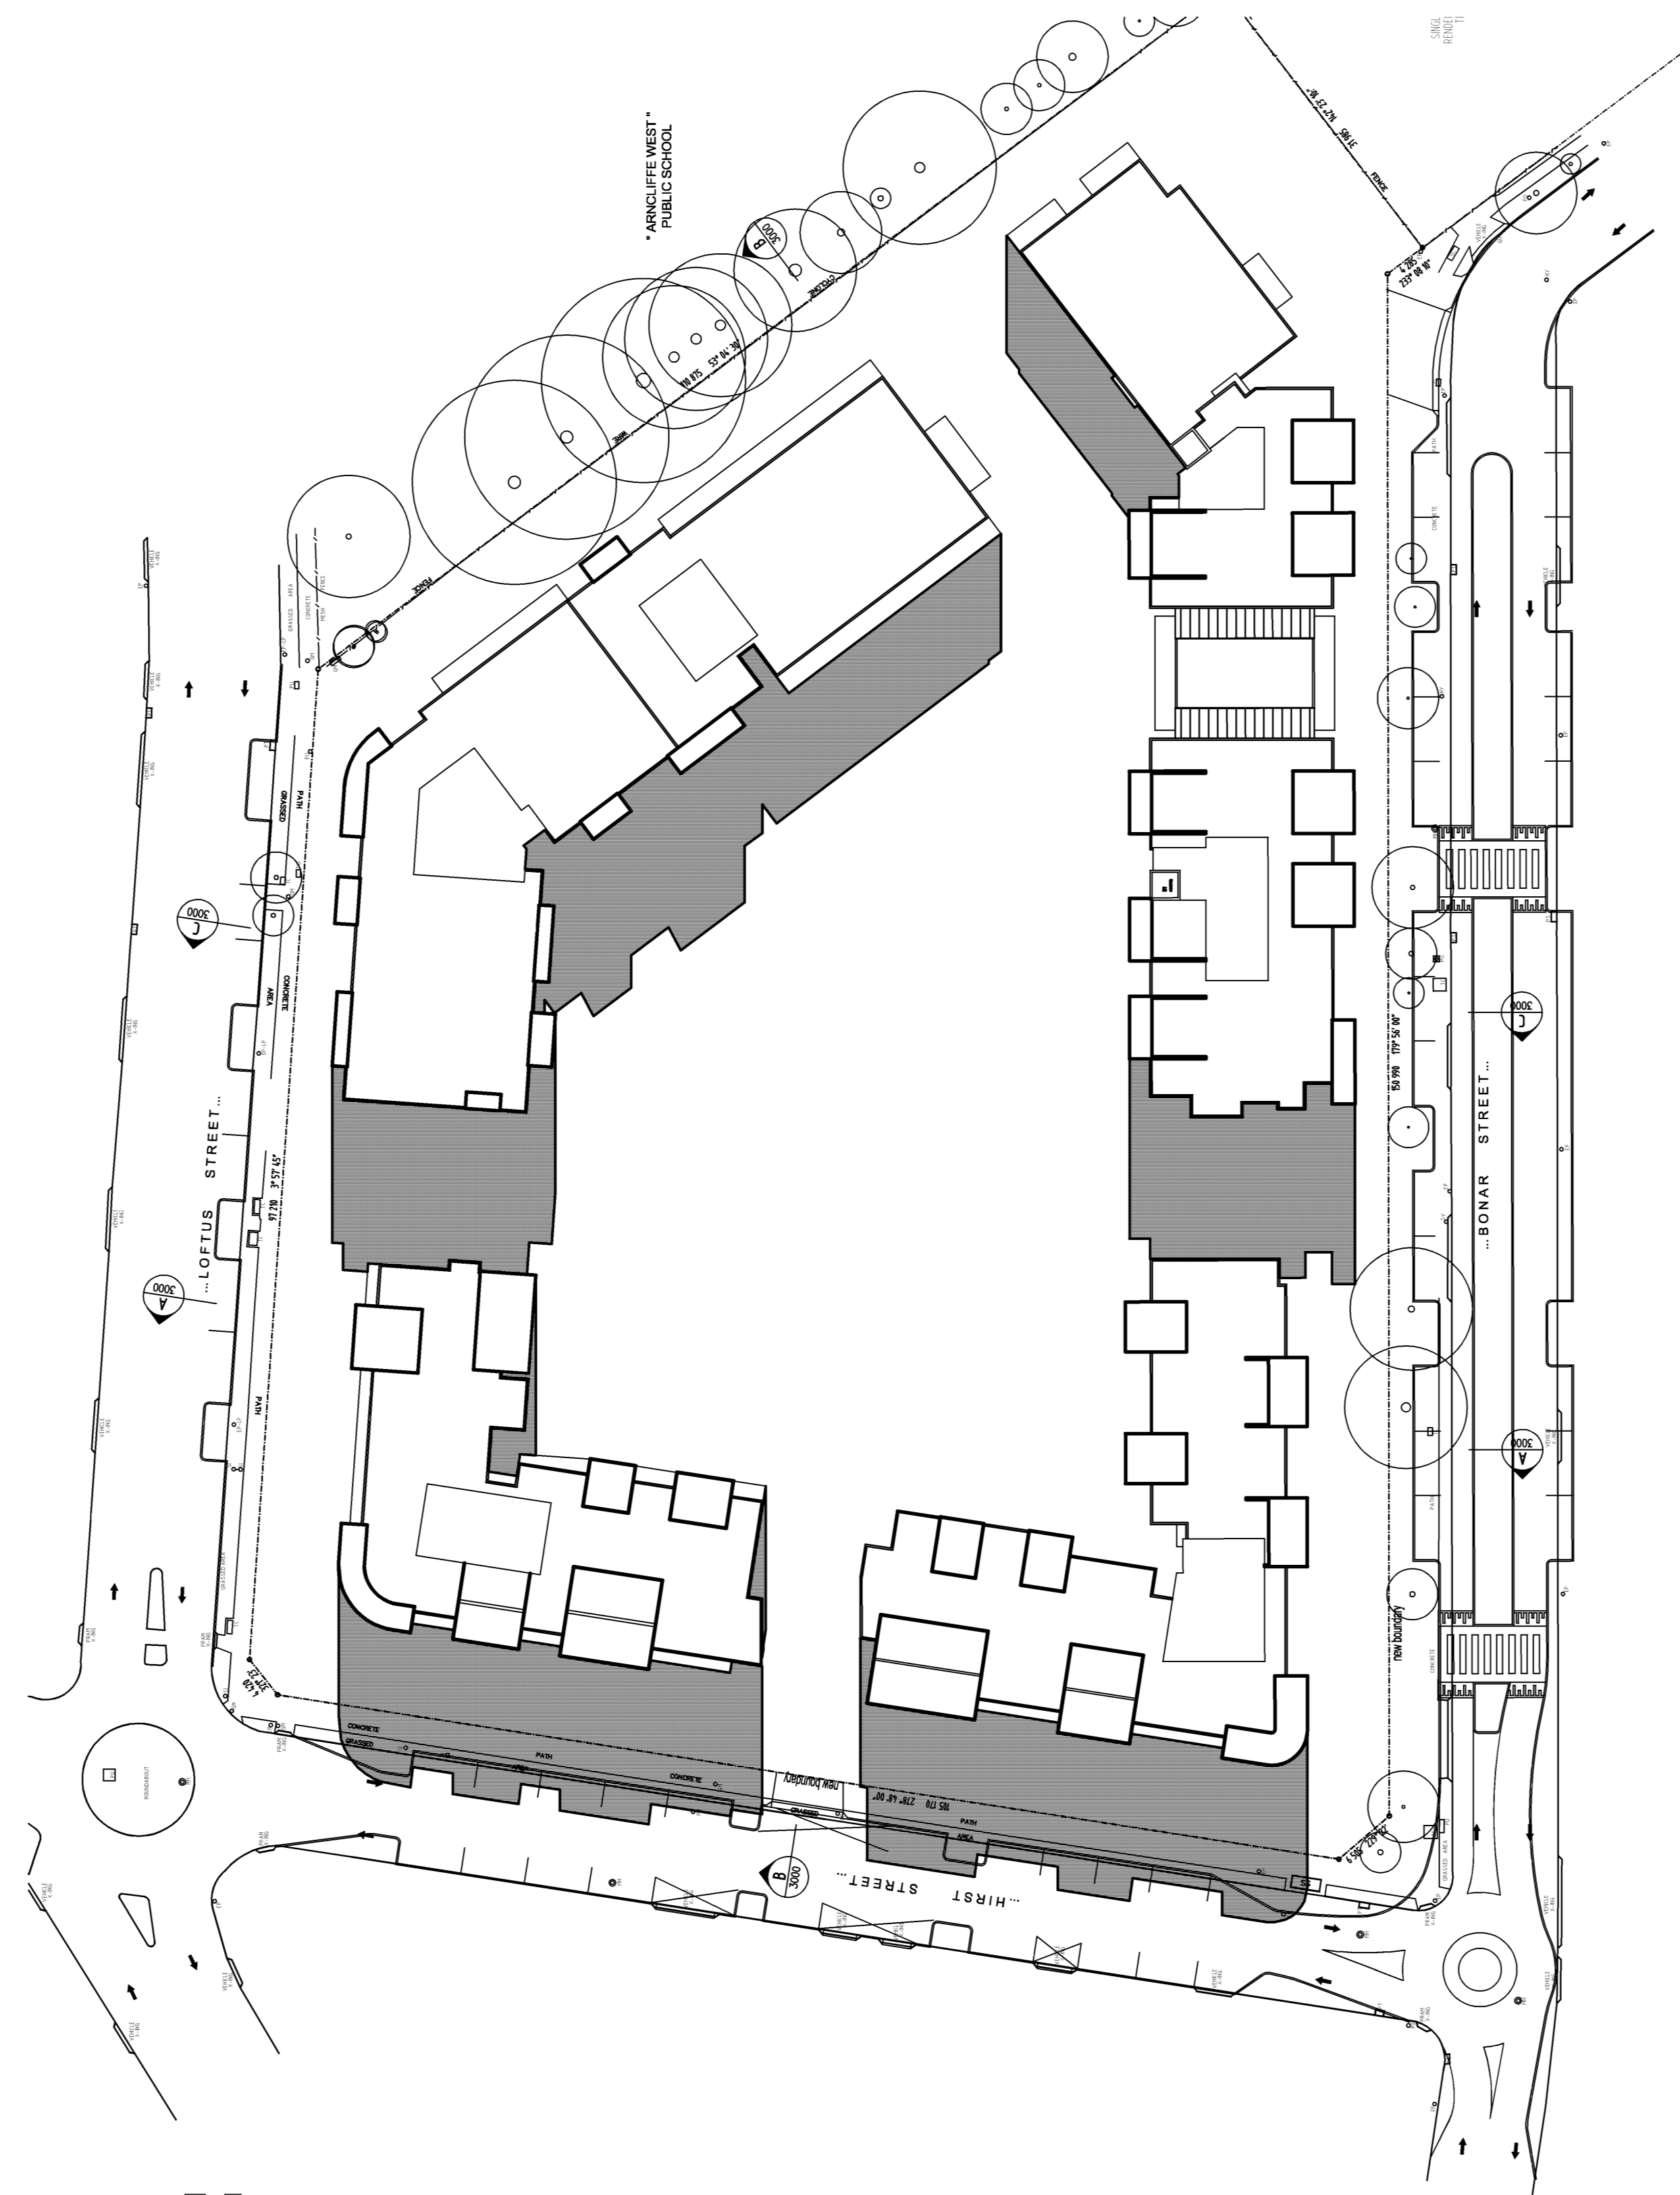

March 21 - Shadow Diagram - 9 am

March 21 - Shadow Diagram - 12noon

March 21 - Shadow Diagram - 3pm

NO.	REVISION	DATE

CLIENT  
**MERITON APARTMENTS**  
 PTY. LTD.  
 Level 11, 528 Kent Street,  
 Sydney, NSW 2000  
 Tel (02) 9287 2888 Fax (02) 9287 2177

PROJECT  
**LOFTUS RESIDENTIAL**  
 DEVELOPMENT

LOCATION  
 LOFTUS STREET,

DRAWN BY		TITLE	March Shadows
DATE		DATE	9am - 12noon - 3pm
CHECKED BY		DRAWN BY	
SCALE	1:500	PROJECT NO.	
		SHEET NO.	8000
			A