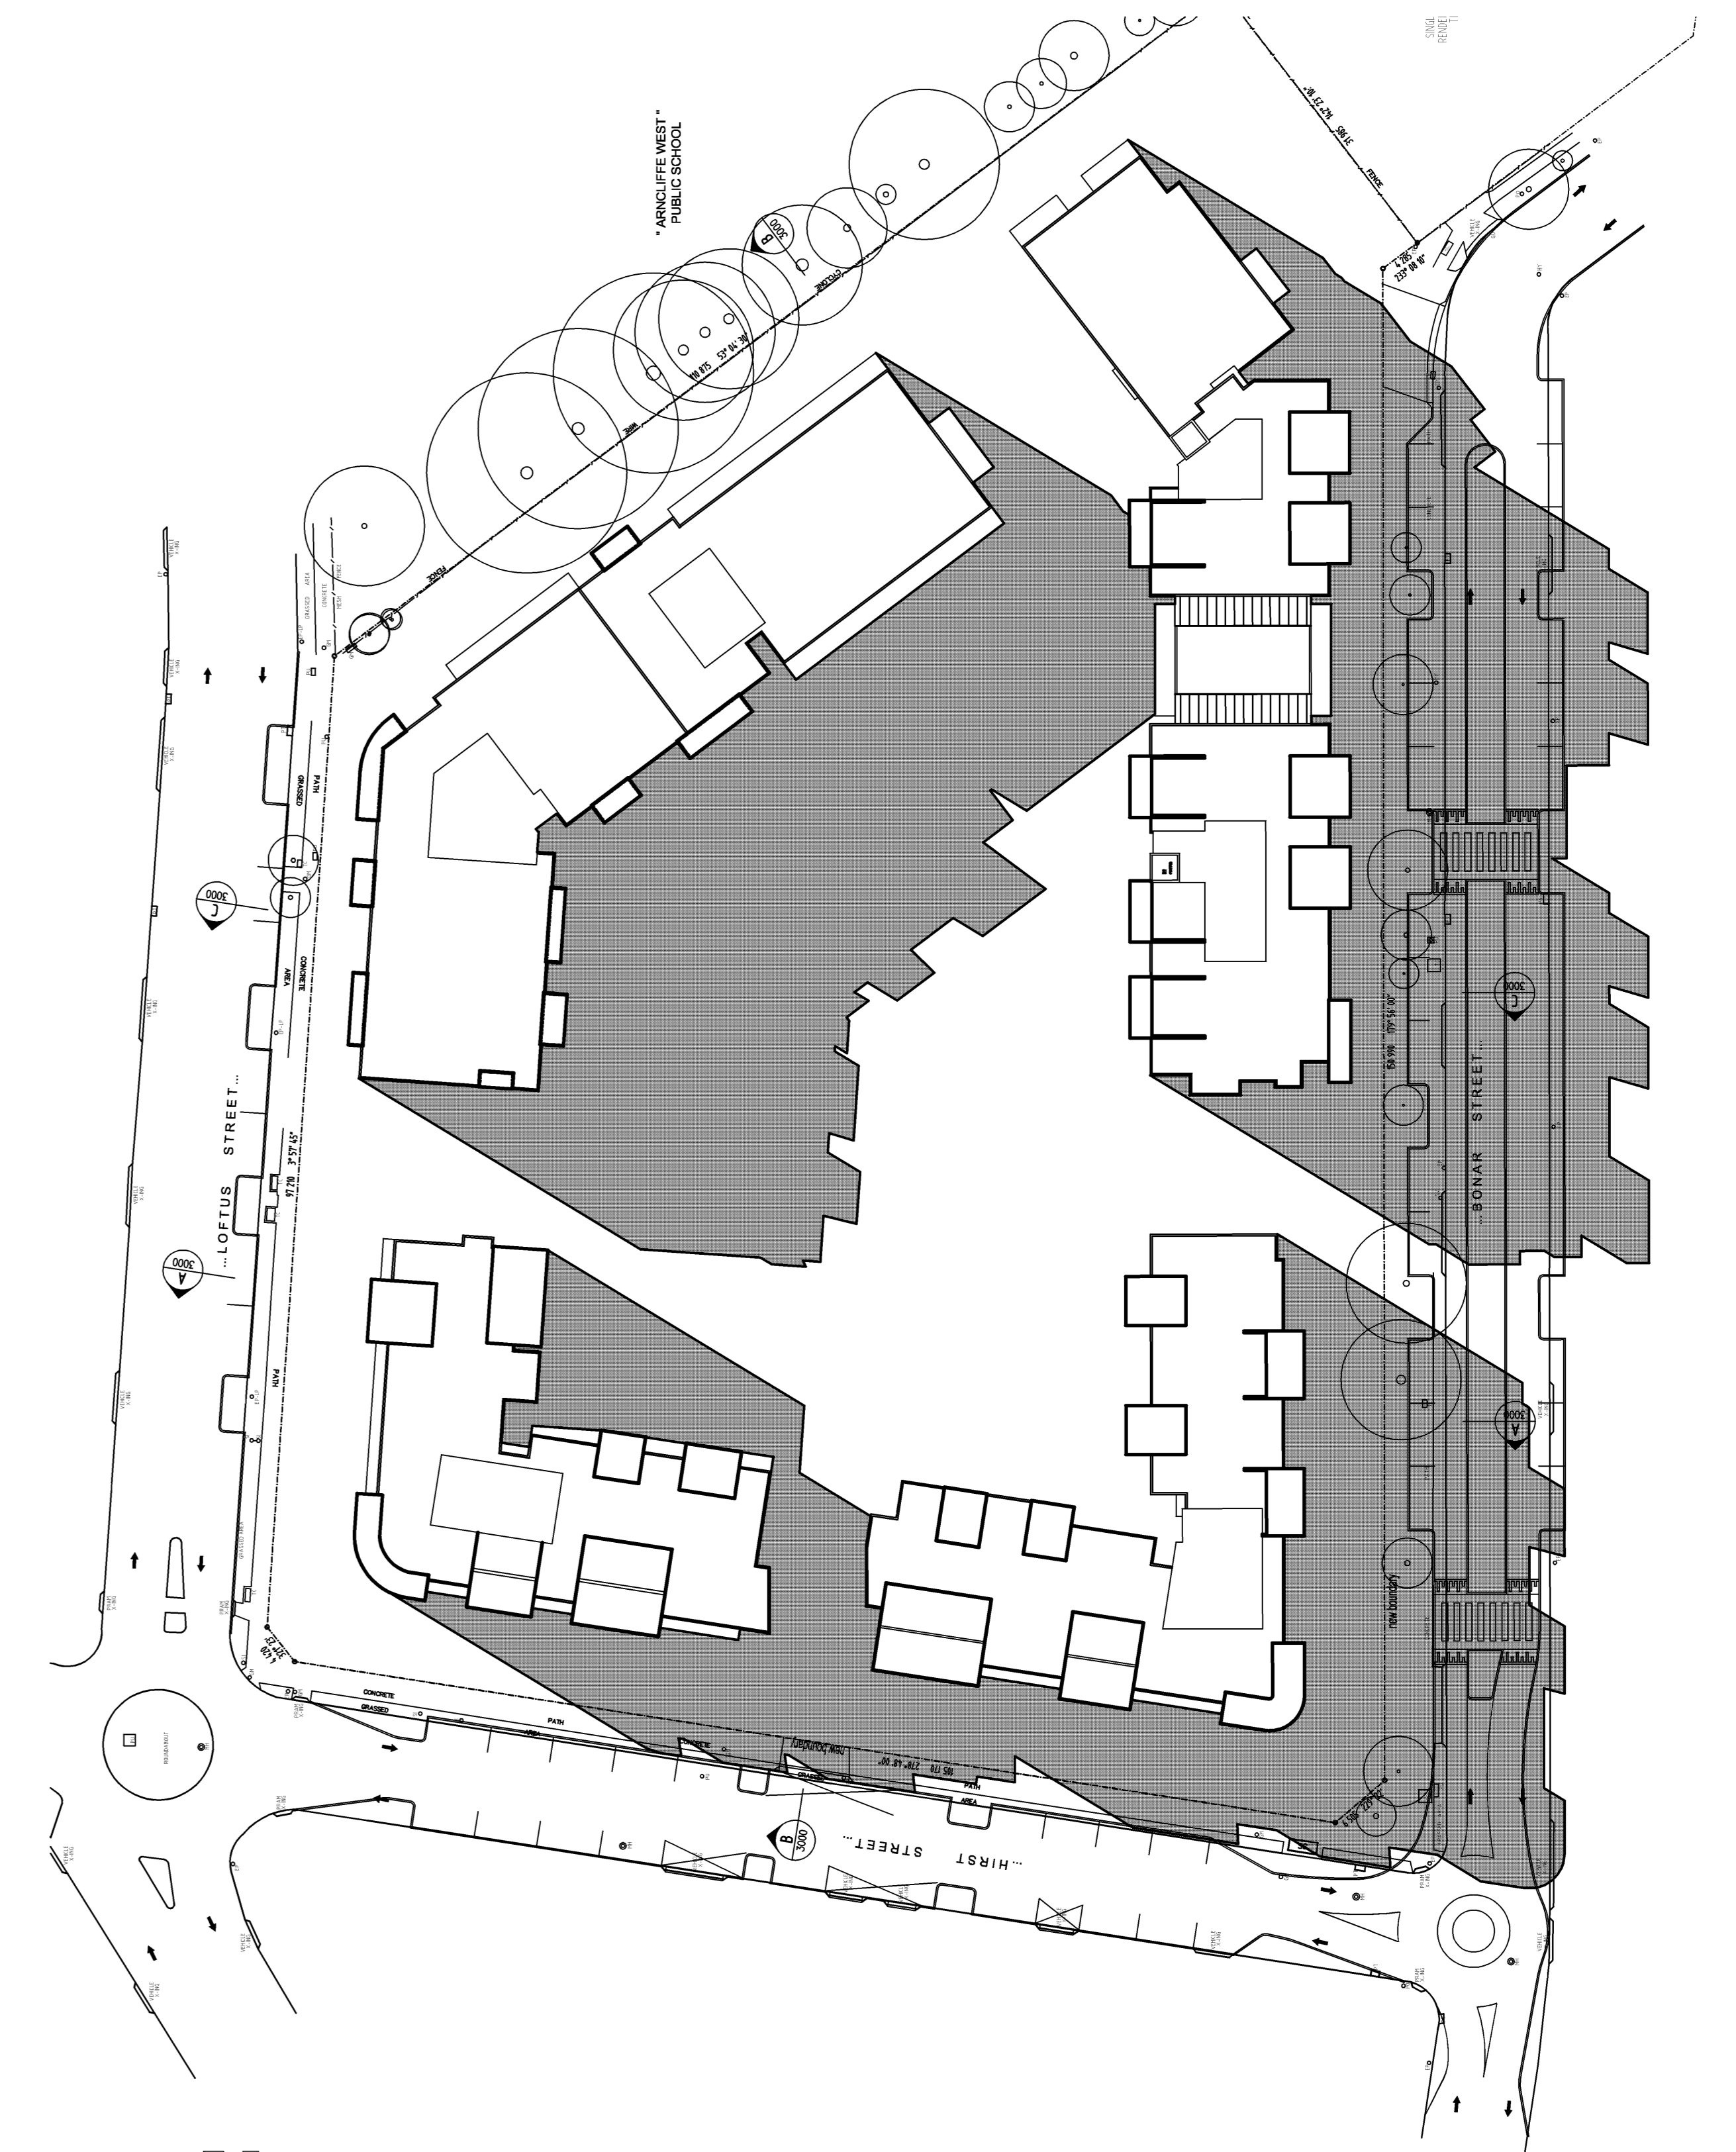

March 21 - Shadow Diagram - 9 am

March 21 - Shadow Diagram - 12noon

March 21 - Shadow Diagram - 3pm

NO.	REVISION	DATE

CLIENT  
**MERITON APARTMENTS**  
 PTY. LTD.  
 Level 11, 528 Kent Street,  
 Sydney, NSW 2000  
 Tel (02) 9287 2888 Fax (02) 9287 2177

PROJECT  
**LOFTUS RESIDENTIAL**  
 DEVELOPMENT

LOCATION  
 LOFTUS STREET,

DRAWN BY		TITLE	March Shadows
DATE		DATE	9am - 12noon - 3pm
CHECKED BY		DRAWN BY	
SCALE	1:500	PROJECT NO.	
		SHEET NO.	8000
			A