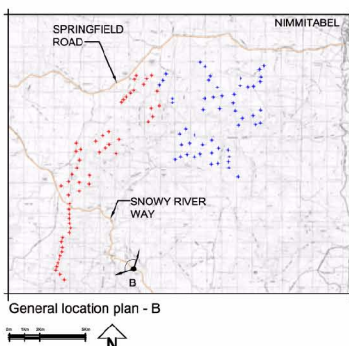

Photomontage Location B - Snowy River Way, existing view south west to north east

Photomontage Location B - Snowy River Way, proposed view south west to north east (107 design layout).  
Distance to closest turbine 4.6km

Photo Coordinates: Easting 690108 : Northing 5941095  
(Datum Aust Geod 84)  
Approximate Elevation 837m  
Number of visible turbines: Approximately 54 of 107

- Legend
- Turbines likely to be visible from photomontage location B
  - Turbines unlikely to be visible from photomontage location B