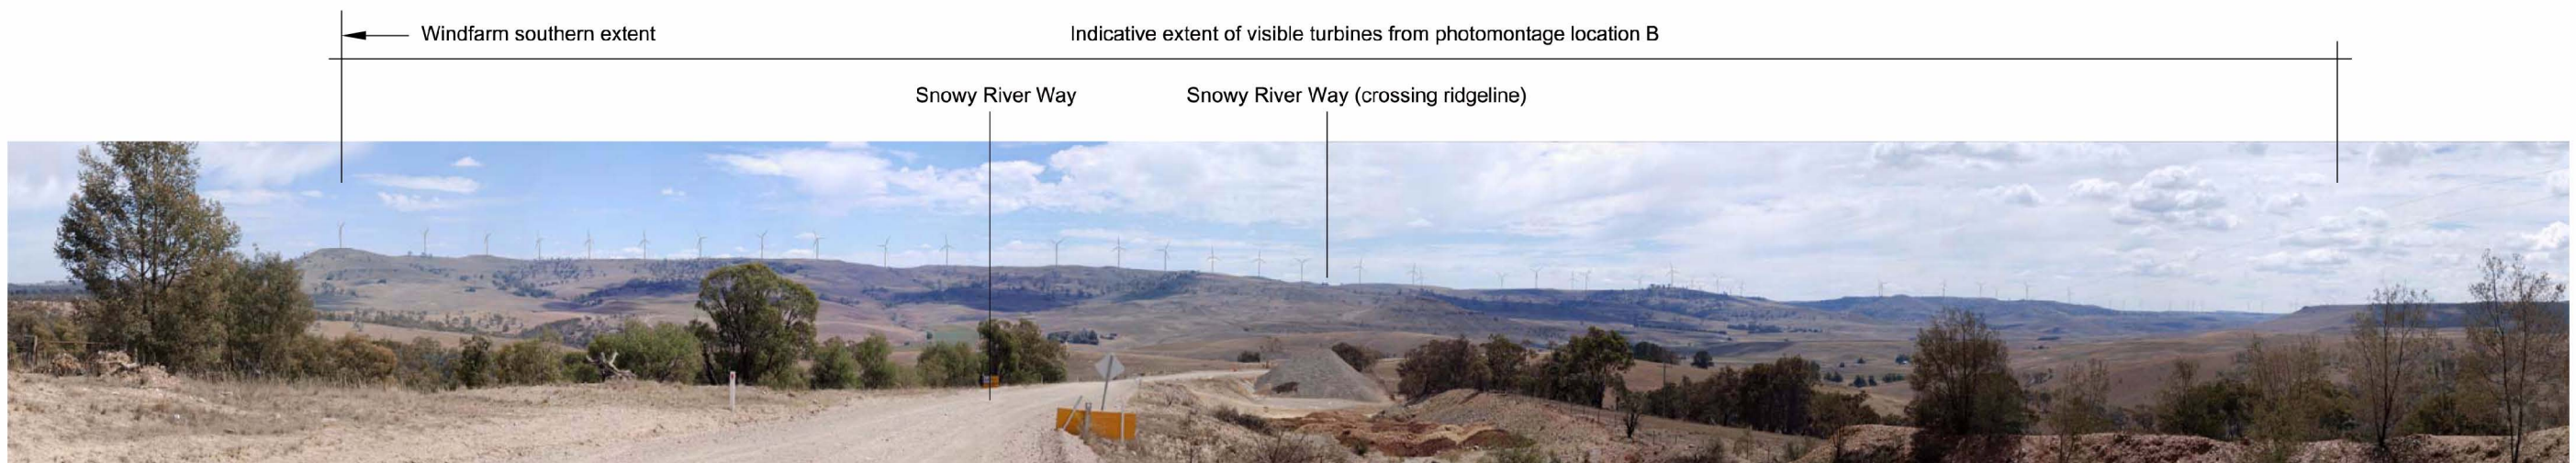

Photomontage Location B - Snowy River Way, existing view south west to north east

Photomontage Location B - Snowy River Way, proposed view south west to north east (107 design layout).  
Distance to closest turbine 4.6km

Photo Coordinates: Easting 690108 : Northing 5941095  
(Datum Aust Geod 84)  
Approximate Elevation 837m  
Number of visible turbines: Approximately 54 of 107

- Legend
- Turbines likely to be visible from photomontage location B
  - Turbines unlikely to be visible from photomontage location B