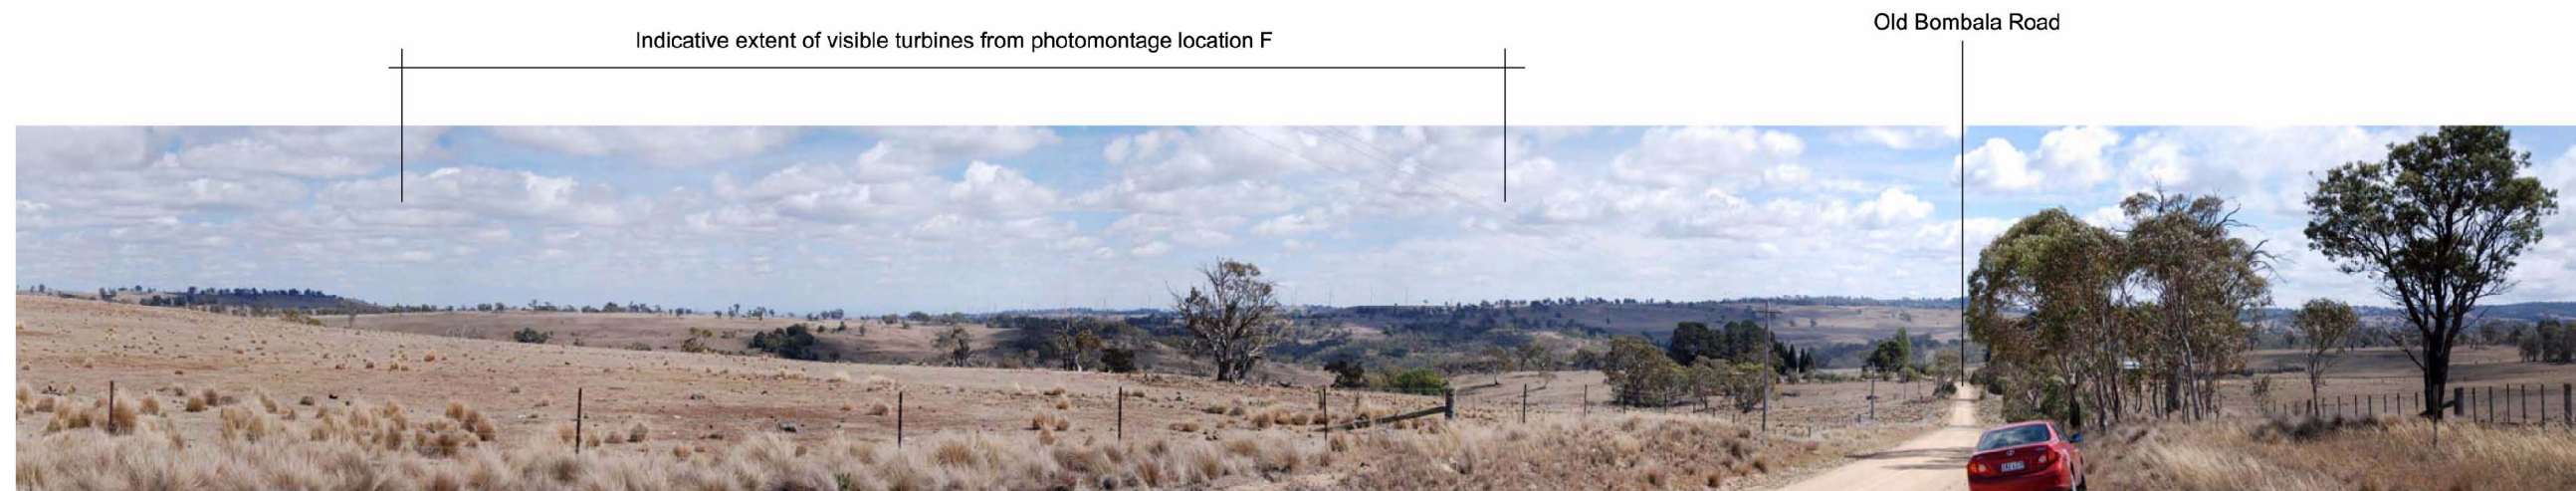

Photomontage Location F - Old Bombala Road, existing view north west to south west

Photomontage Location F - Old Bombala Road, proposed view north west to south west (125 design layout)
Distance to closest turbine 7.4km

Photo Coordinates: Easting 705119 : Northing 5948537
(Datum Aust Geod 84)
Approximate Elevation 1041m
Number of visible turbines: Approximately 95 of 125

- Legend
- Turbines likely to be visible from photomontage location F
 - Turbines unlikely to be visible from photomontage location F