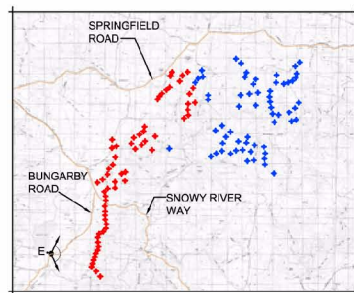

Photomontage Location E - Bungarby Road, existing view east to north east

Photomontage Location E - Bungarby Road, proposed view east to north east (125 design layout)

Distance to closest turbine 2.8km

Photo Coordinates: Easting 682181 : Northing 5941782
 (Datum Aust Geod 84)
 Approximate Elevation 967m
 Number of visible turbines: Approximately 65 of 125

- Legend
- Turbines likely to be visible from photomontage location E
 - Turbines unlikely to be visible from photomontage location E

General location plan - E

BOCO ROCK WINDFARM

Fig 28 - Photomontage Sheet 5