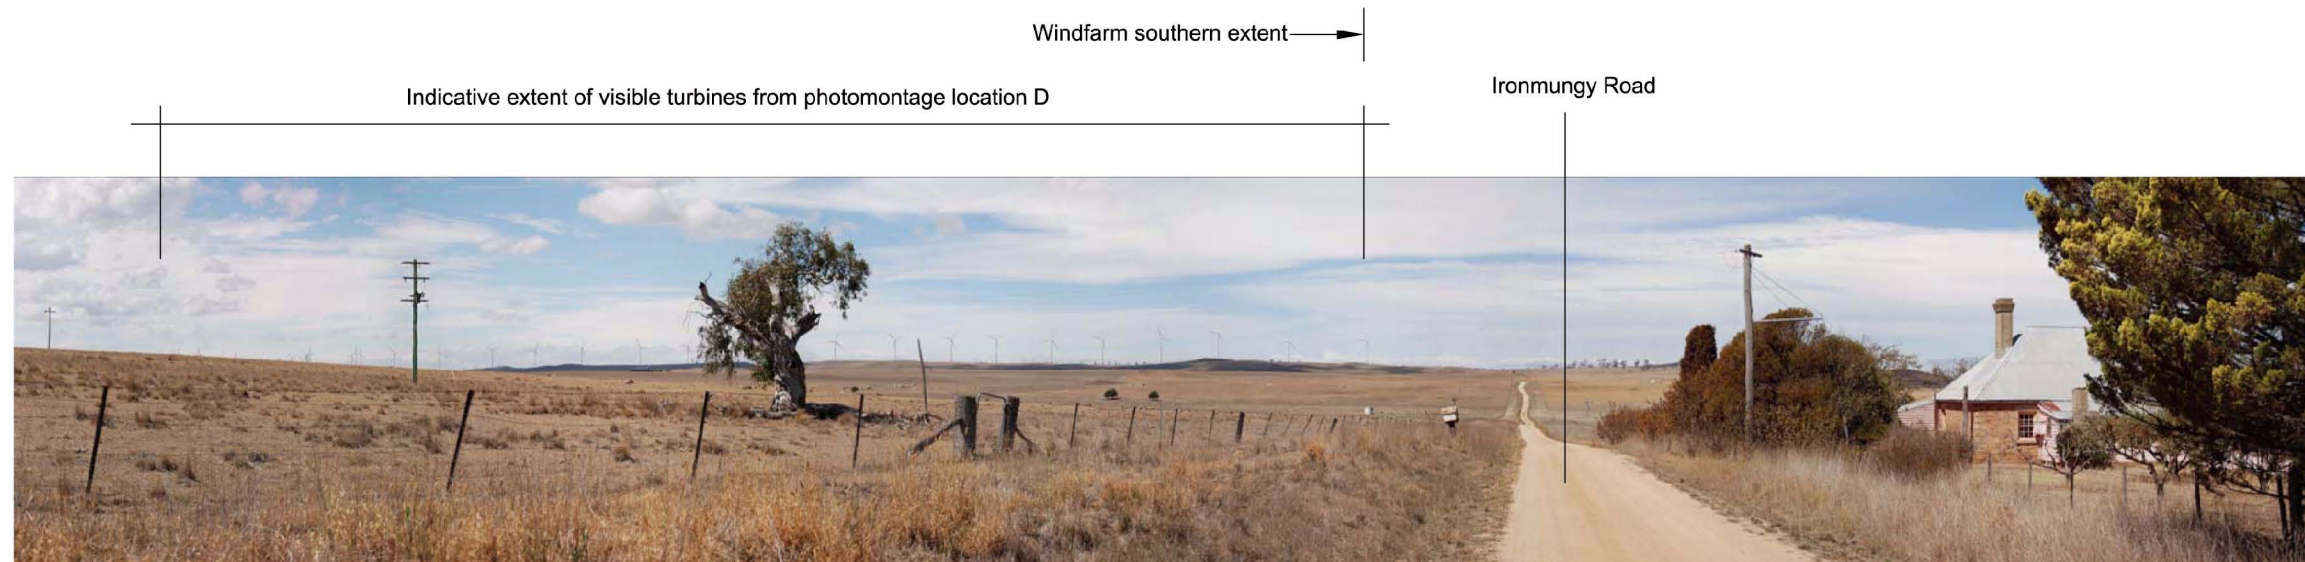

Photomontage Location D - Ironmungy Road, existing view north east to south east

Photomontage Location D - Ironmungy Road, proposed view north east to south east (125 design layout)
Distance to closest turbine 4.6km

Photo Coordinates: Easting 680196 : Northing 5940929
(Datum Aust Geod 84)
Approximate Elevation 952m
Number of visible turbines: Approximately 40 of 125

- Legend
- Turbines likely to be visible from photomontage location D
 - Turbines unlikely to be visible from photomontage location D