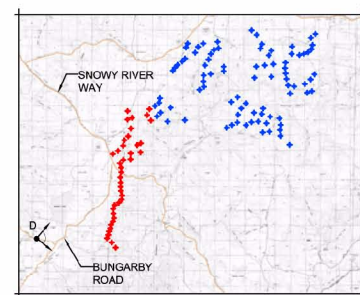

Photomontage Location D - Ironmungy Road, existing view north east to south east

Photomontage Location D - Ironmungy Road, proposed view north east to south east (125 design layout)
Distance to closest turbine 4.6km

Photo Coordinates: Easting 680196 : Northing 5940929
(Datum Aust Geod 84)
Approximate Elevation 952m
Number of visible turbines: Approximately 40 of 125

- Legend
- Turbines likely to be visible from photomontage location D
 - Turbines unlikely to be visible from photomontage location D