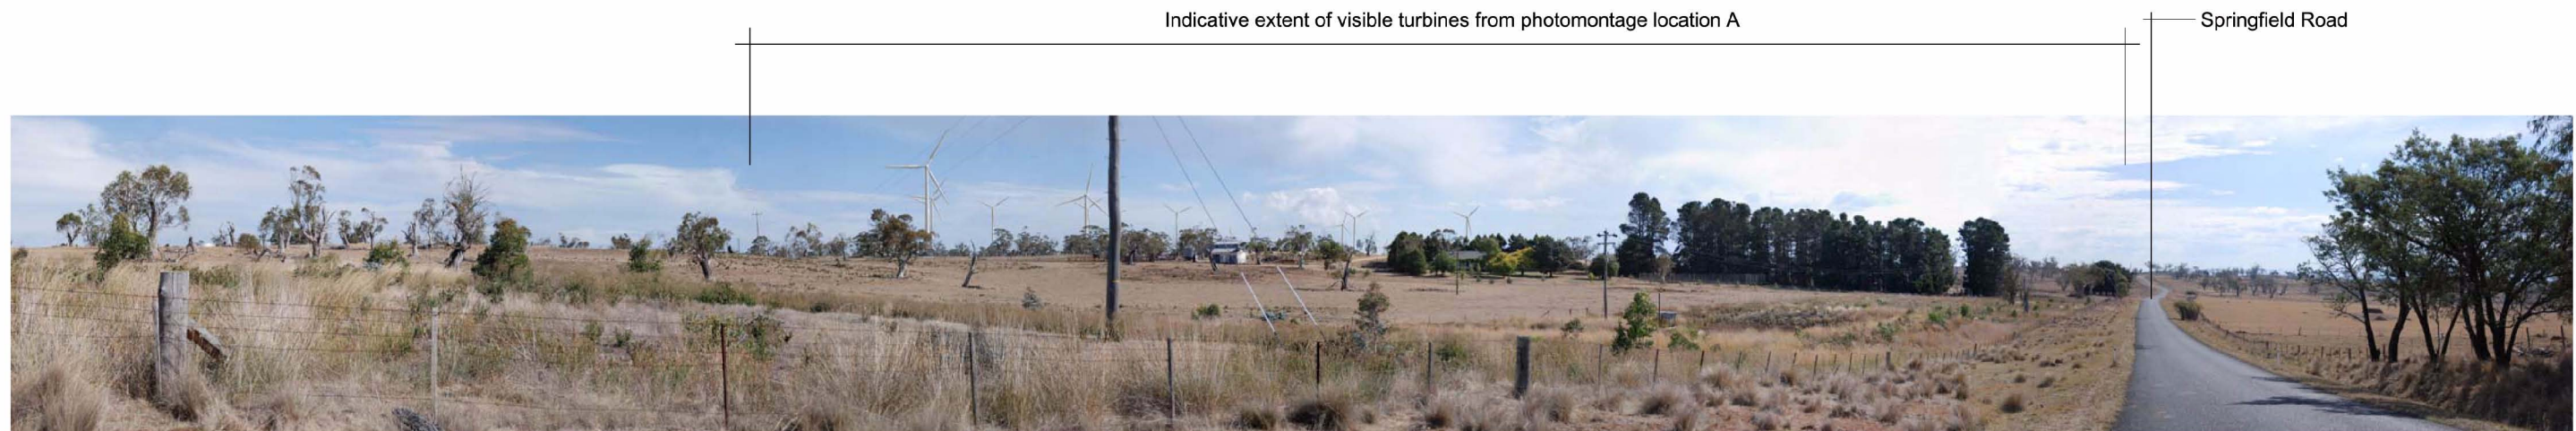

Photomontage Location A - Springfield Road, existing view west to south west

Photomontage Location A - Springfield Road, proposed view west to south west (125 design layout)
Distance to closest turbine 1.2km

Photo Coordinates: Easting 698953 : Northing 5955641
(Datum Aust Geod 84)
Approximate Elevation 1079m
Number of visible turbines: Approximately 20 of 125

- Legend
- Turbines likely to be visible from receptor location A
 - Turbines unlikely to be visible from receptor location A