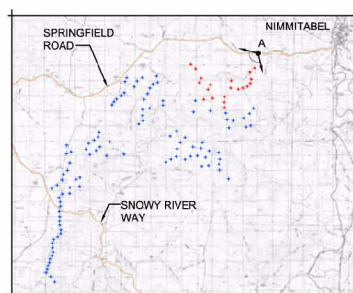

Photomontage Location A - Springfield Road, existing view west to south west

Photomontage Location A - Springfield Road, proposed view west to south west (125 design layout)
Distance to closest turbine 1.2km

Photo Coordinates: Easting 698953 : Northing 5955641
(Datum Aust Geod 84)
Approximate Elevation 1079m
Number of visible turbines: Approximately 20 of 125

- Legend
- Turbines likely to be visible from receptor location A
 - Turbines unlikely to be visible from receptor location A