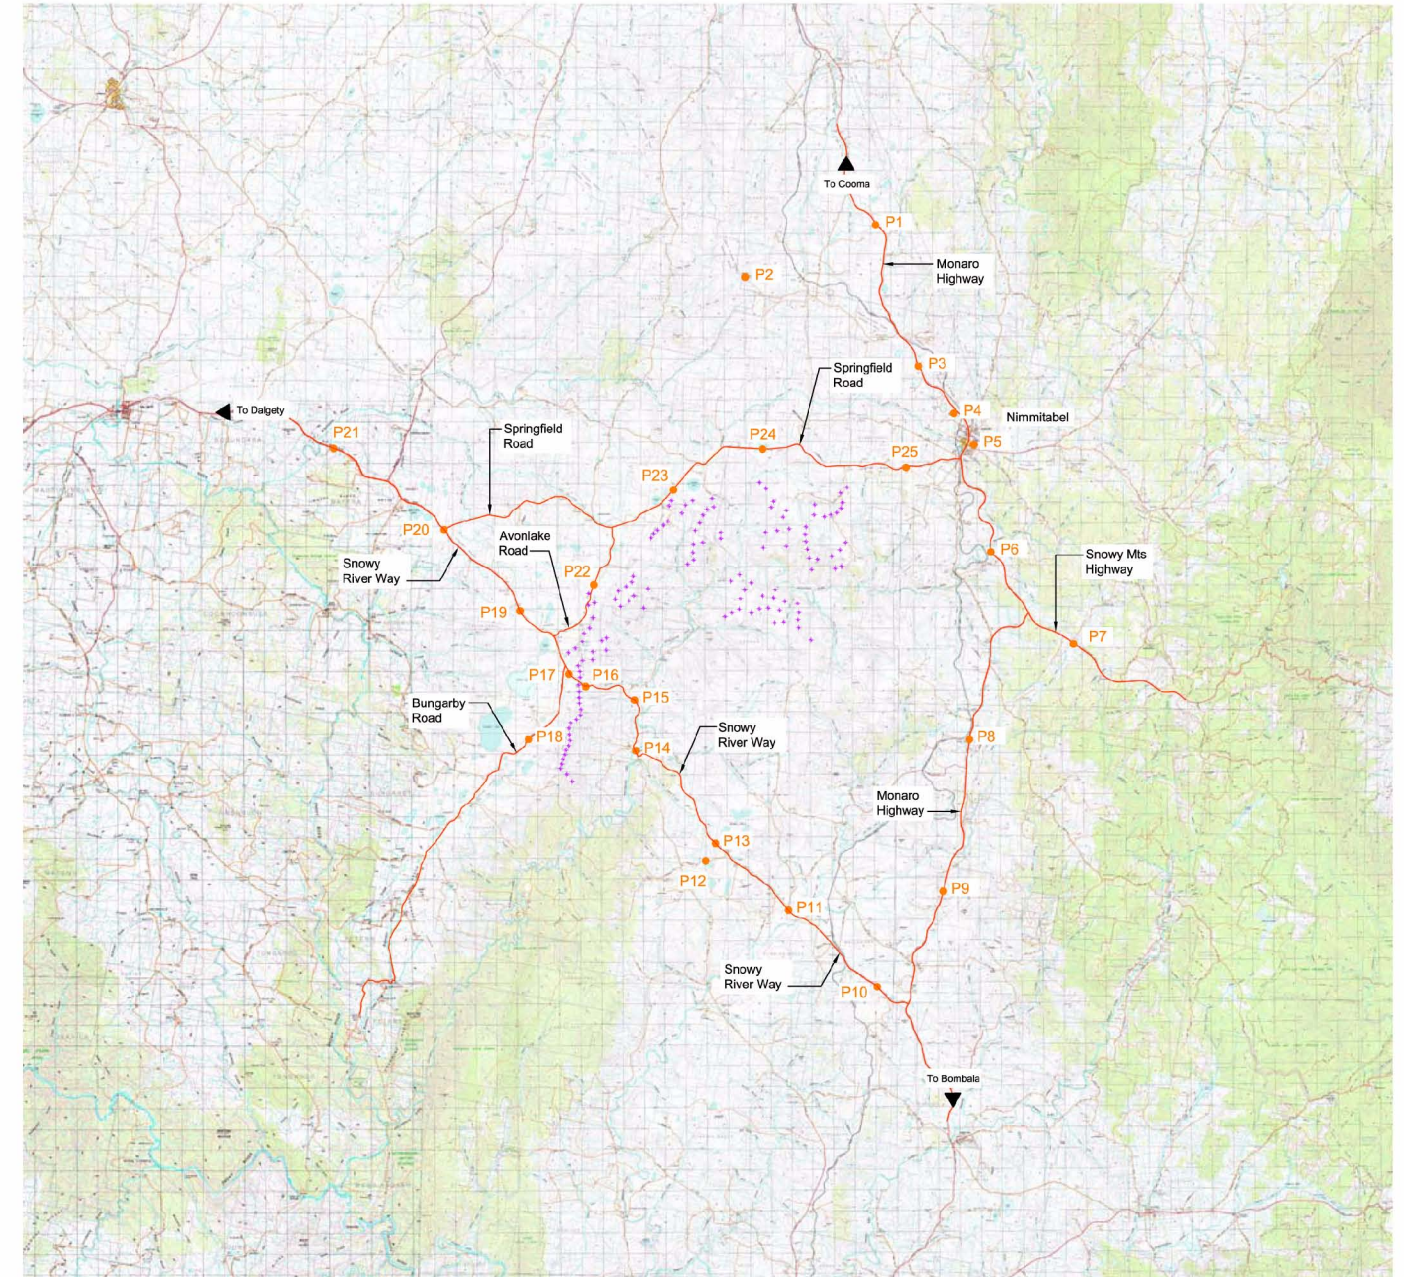

BOCO ROCK WIND FARM - SELECTED PUBLIC RECEPTOR LOCATIONS WITH '125' DESIGN LAYOUT

BOCO ROCK WINDFARM

Fig 35 - Residential and selected Public Receptor Locations