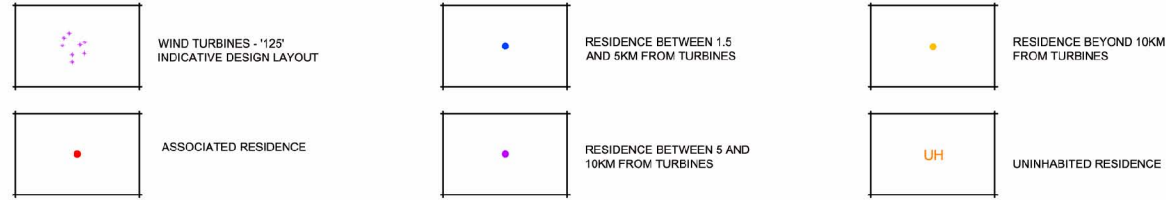

LEGEND

LEGEND

GREEN BEAN DESIGN