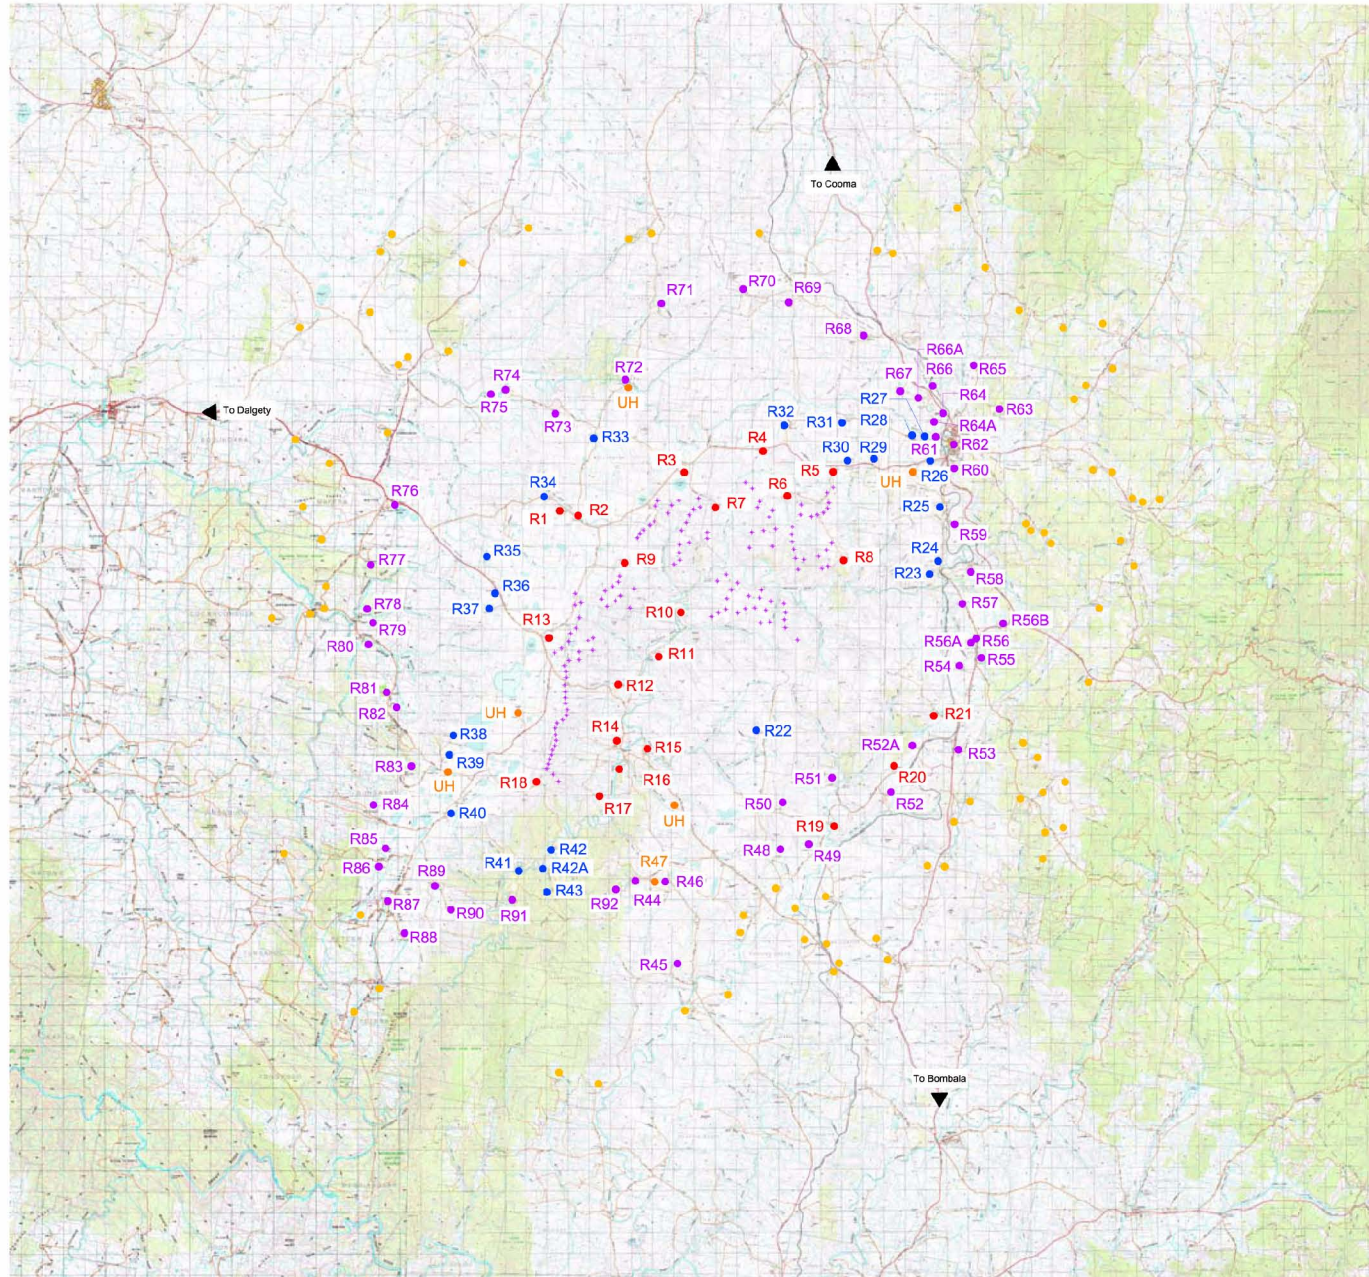

BOCO ROCK WIND FARM - RESIDENTIAL RECEPTOR LOCATIONS WITH '125' DESIGN LAYOUT