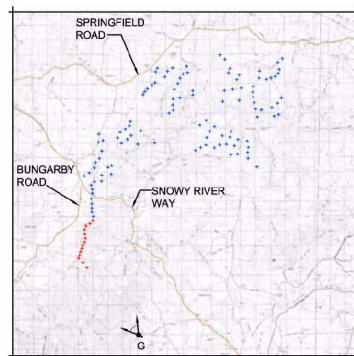

Photomontage Location G - Kangaroo Camp, existing view north west to north

Photomontage Location G - Kangaroo Camp, proposed view north west to north (125 wind turbine layout) Distance to closest turbine 5.7km

Photo Coordinates: Easting 689824 : Northing 5935976
 (Datum Aust Geod 84)
 Approximate Elevation 973m
 Number of visible turbines: Approximately 14 of 125

- Legend
- Turbines likely to be visible from photomontage location G
 - Turbines unlikely to be visible from photomontage location G

General location plan - G

BOCO ROCK WINDFARM

Fig 30 - Photomontage Sheet 7