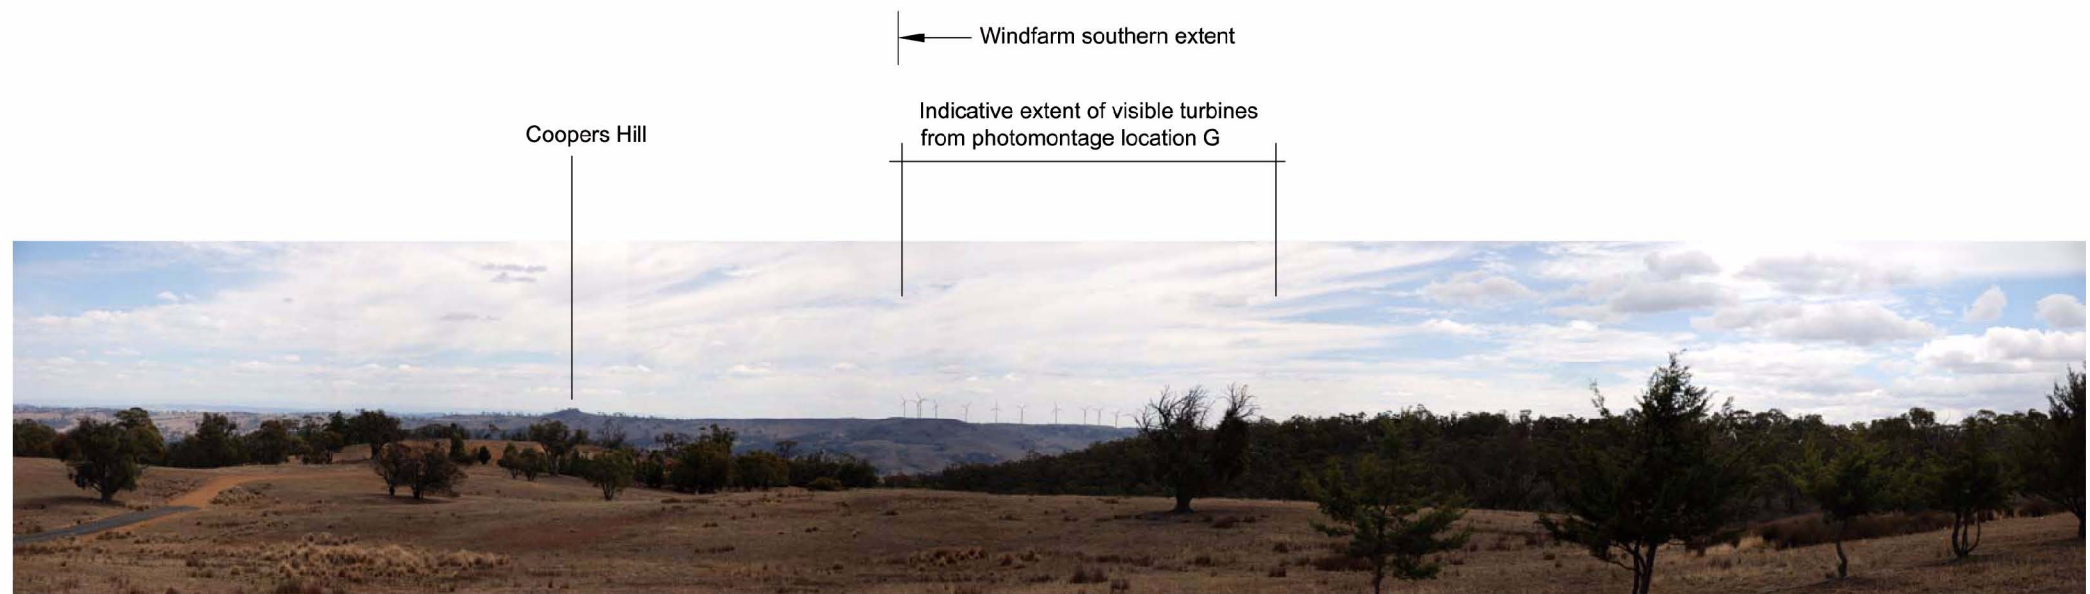

Photomontage Location G - Kangaroo Camp, existing view north west to north

Photomontage Location G - Kangaroo Camp, proposed view north west to north (125 wind turbine layout) Distance to closest turbine 5.7km

Photo Coordinates: Easting 689824 : Northing 5935976
 (Datum Aust Geod 84)
 Approximate Elevation 973m
 Number of visible turbines: Approximately 14 of 125

- Legend
- Turbines likely to be visible from photomontage location G
 - Turbines unlikely to be visible from photomontage location G

General location plan - G

BOCO ROCK WINDFARM

Fig 30 - Photomontage Sheet 7