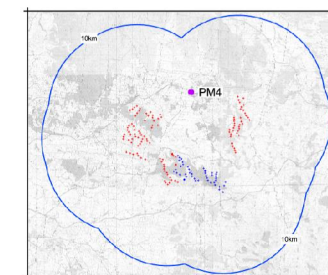

General location plan - PM4
(Turbine locations are indicative only)

Legend

Photomontage PM4