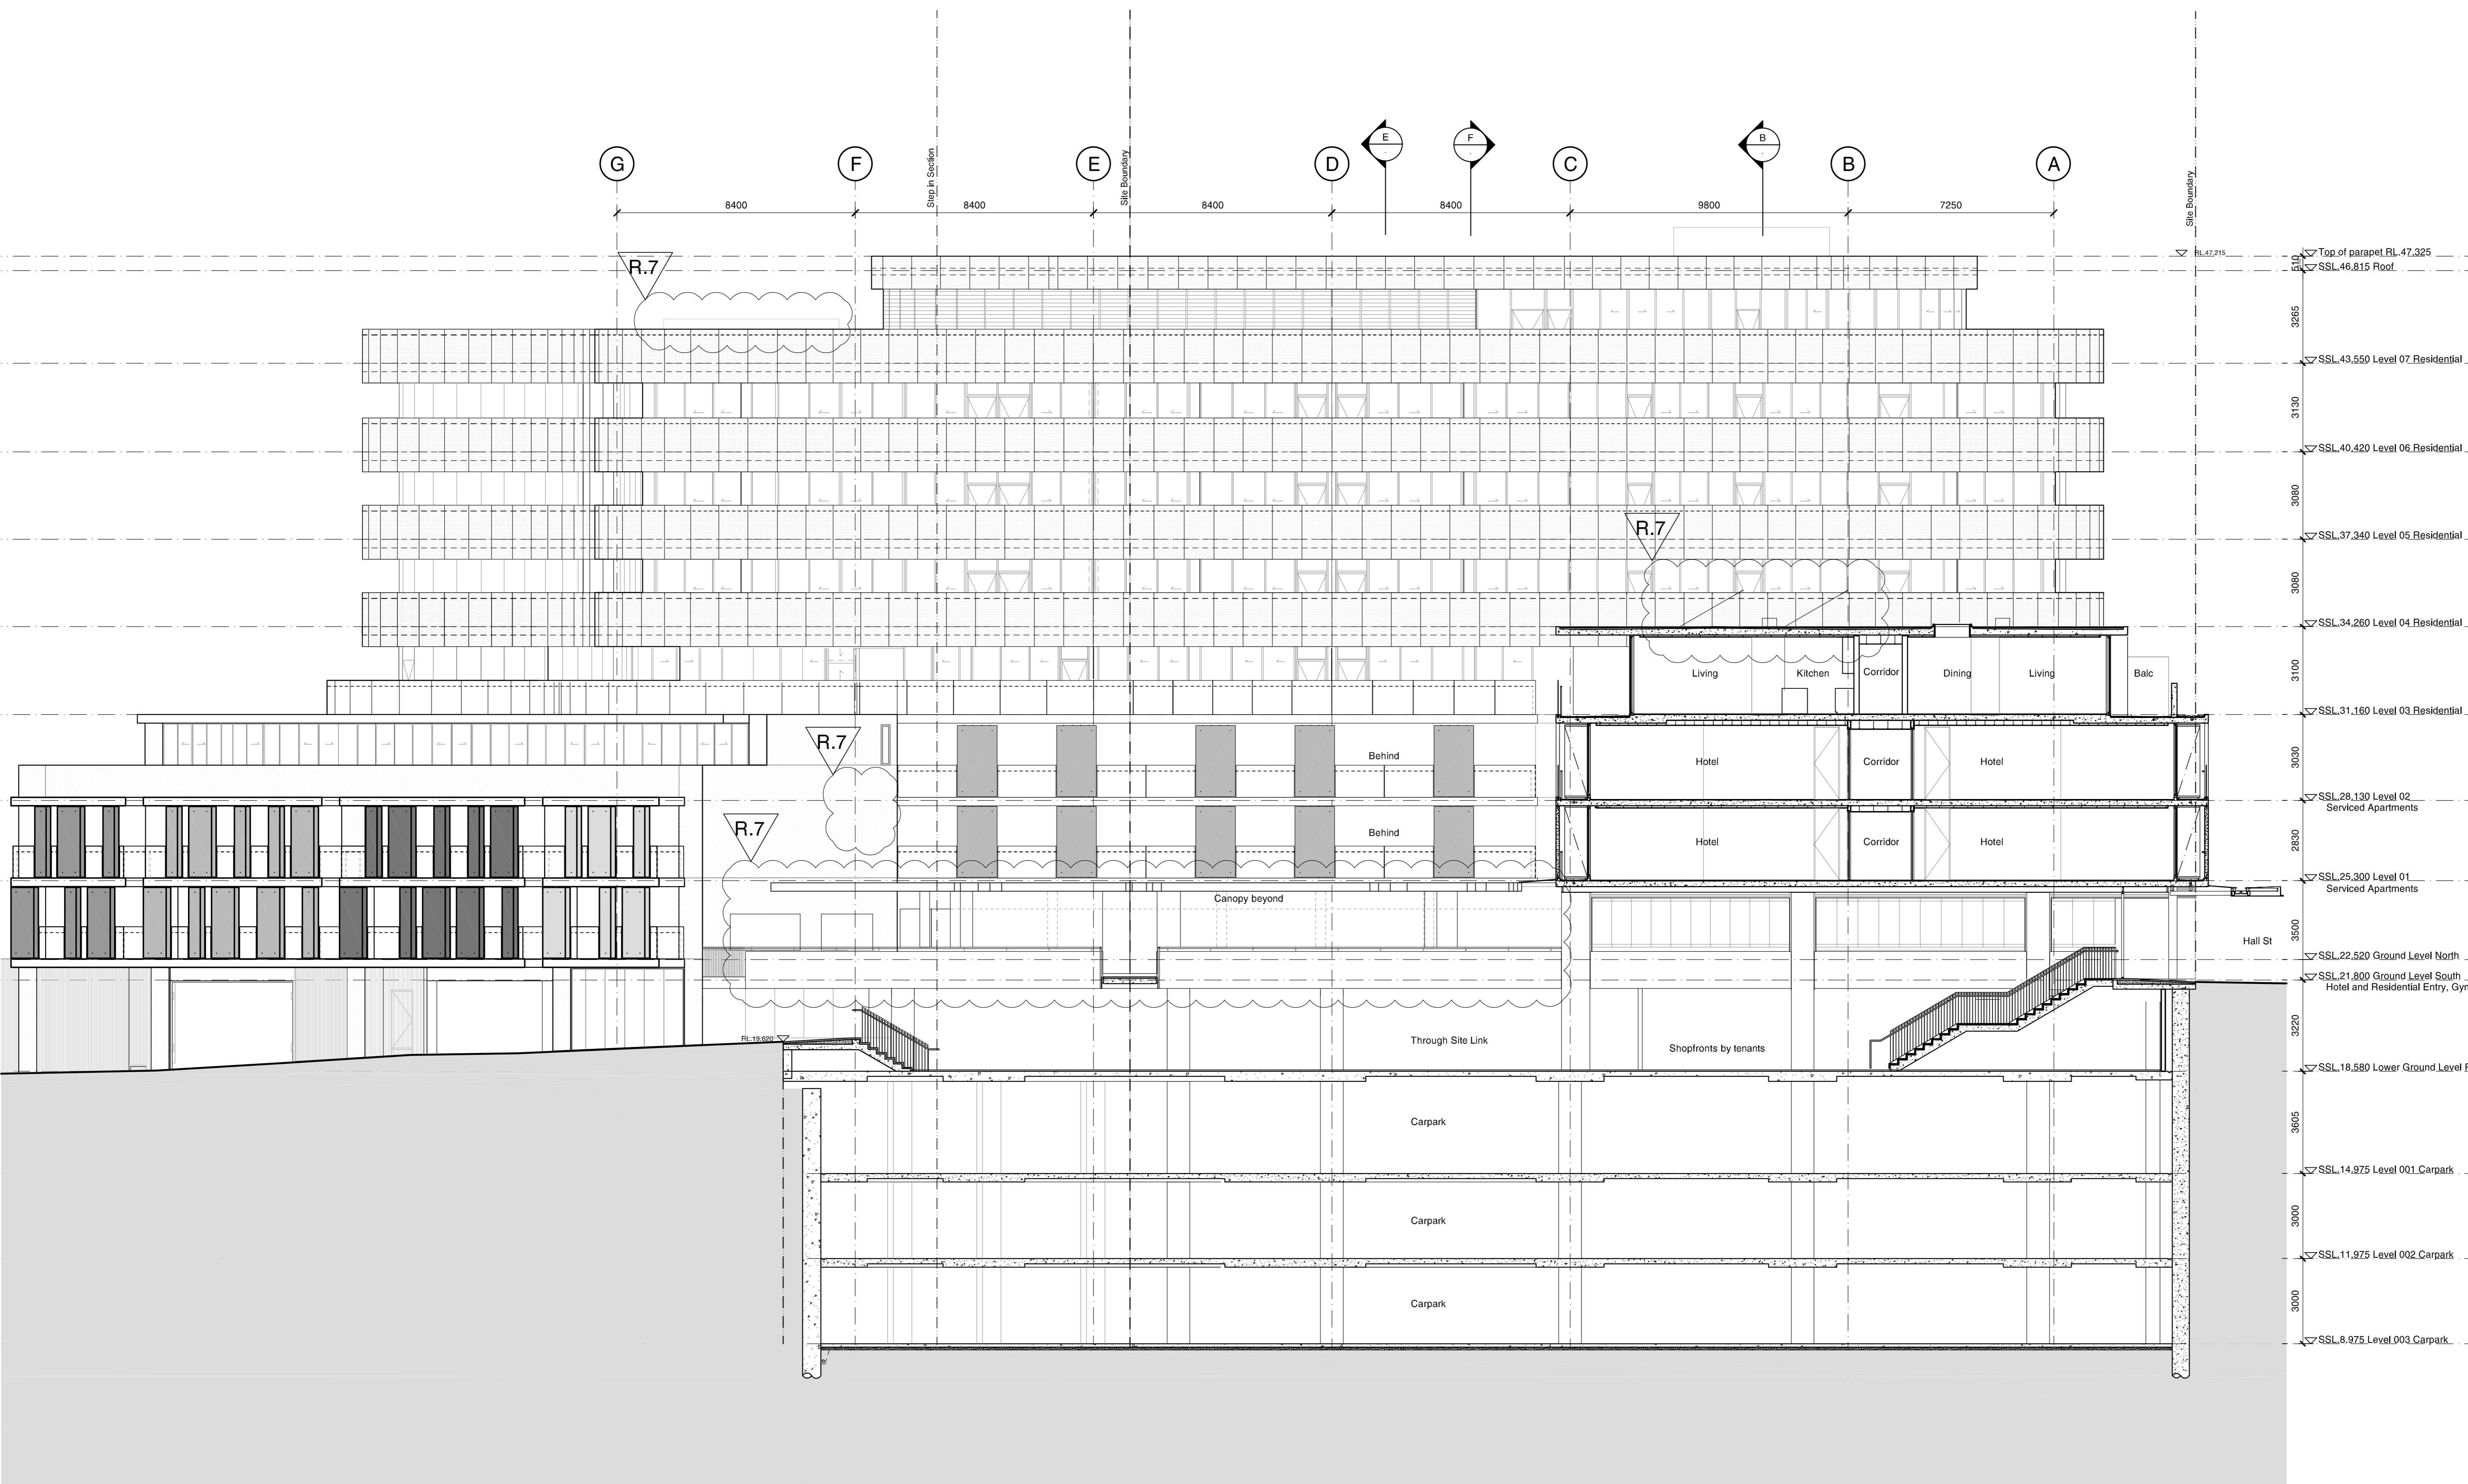

Legend

1. **Materials**
2. CP-01 Textured Granosite sandbased render - white
   - CP-02 Sandblasted pre-cast concrete panels- green pigment added to mix
   - CP-03 Sandblasted pre-cast concrete panels- pink pigment added to mix
   - CP-04 Sandblasted pre-cast concrete panels- yellow pigment added to mix
   - CP-05 Sandblasted pre-cast concrete panels- blue pigment added to mix
   - CP-06 Sandblasted pre-cast concrete panels- orange pigment added to mix
   - GL-01 Glass - clear to BASIX spec below
   - GL-02 Glass - colourbacked
   - GL-02 Glass - translucent
   - GC-01 Glass canopy - clear glass with stainless steel fittings on powdercoated steel frame
   - BH-01 Balustrade - clear glass
   - BH-02 Balustrade - sandblasted glass
   - RD-01 Rollerdoor - anodised aluminium
   - LV-01 Louvre - clear glass on anodised aluminium frame
   - LV-02 Louvre - anodised aluminium

Revision	Date	Description	Initial	Checked
7	12/04/12	MOD 4 Submission	JC	PB
6	24/06/11	MOD 2 Submission	JC	PB
5	15/12/10	Section 75W Submission	PL	PB

61 Hall Street, Bondi

Section C-C

Scale	1:200@B1
Drawn	JJ
Project No.	----
Status	MOD 4 Submission
Plot Date	13/4/2012 9:58 AM
Plot File	S:\10700-10799\10788_topo_hallstreet01_main\cad\Archive22... ...1_mod4_210312\plots\A5.603.dwg
Drawing No.	Revision

A5.603 **7**

Bates Smart Pty Ltd ABN 70 004 999 400