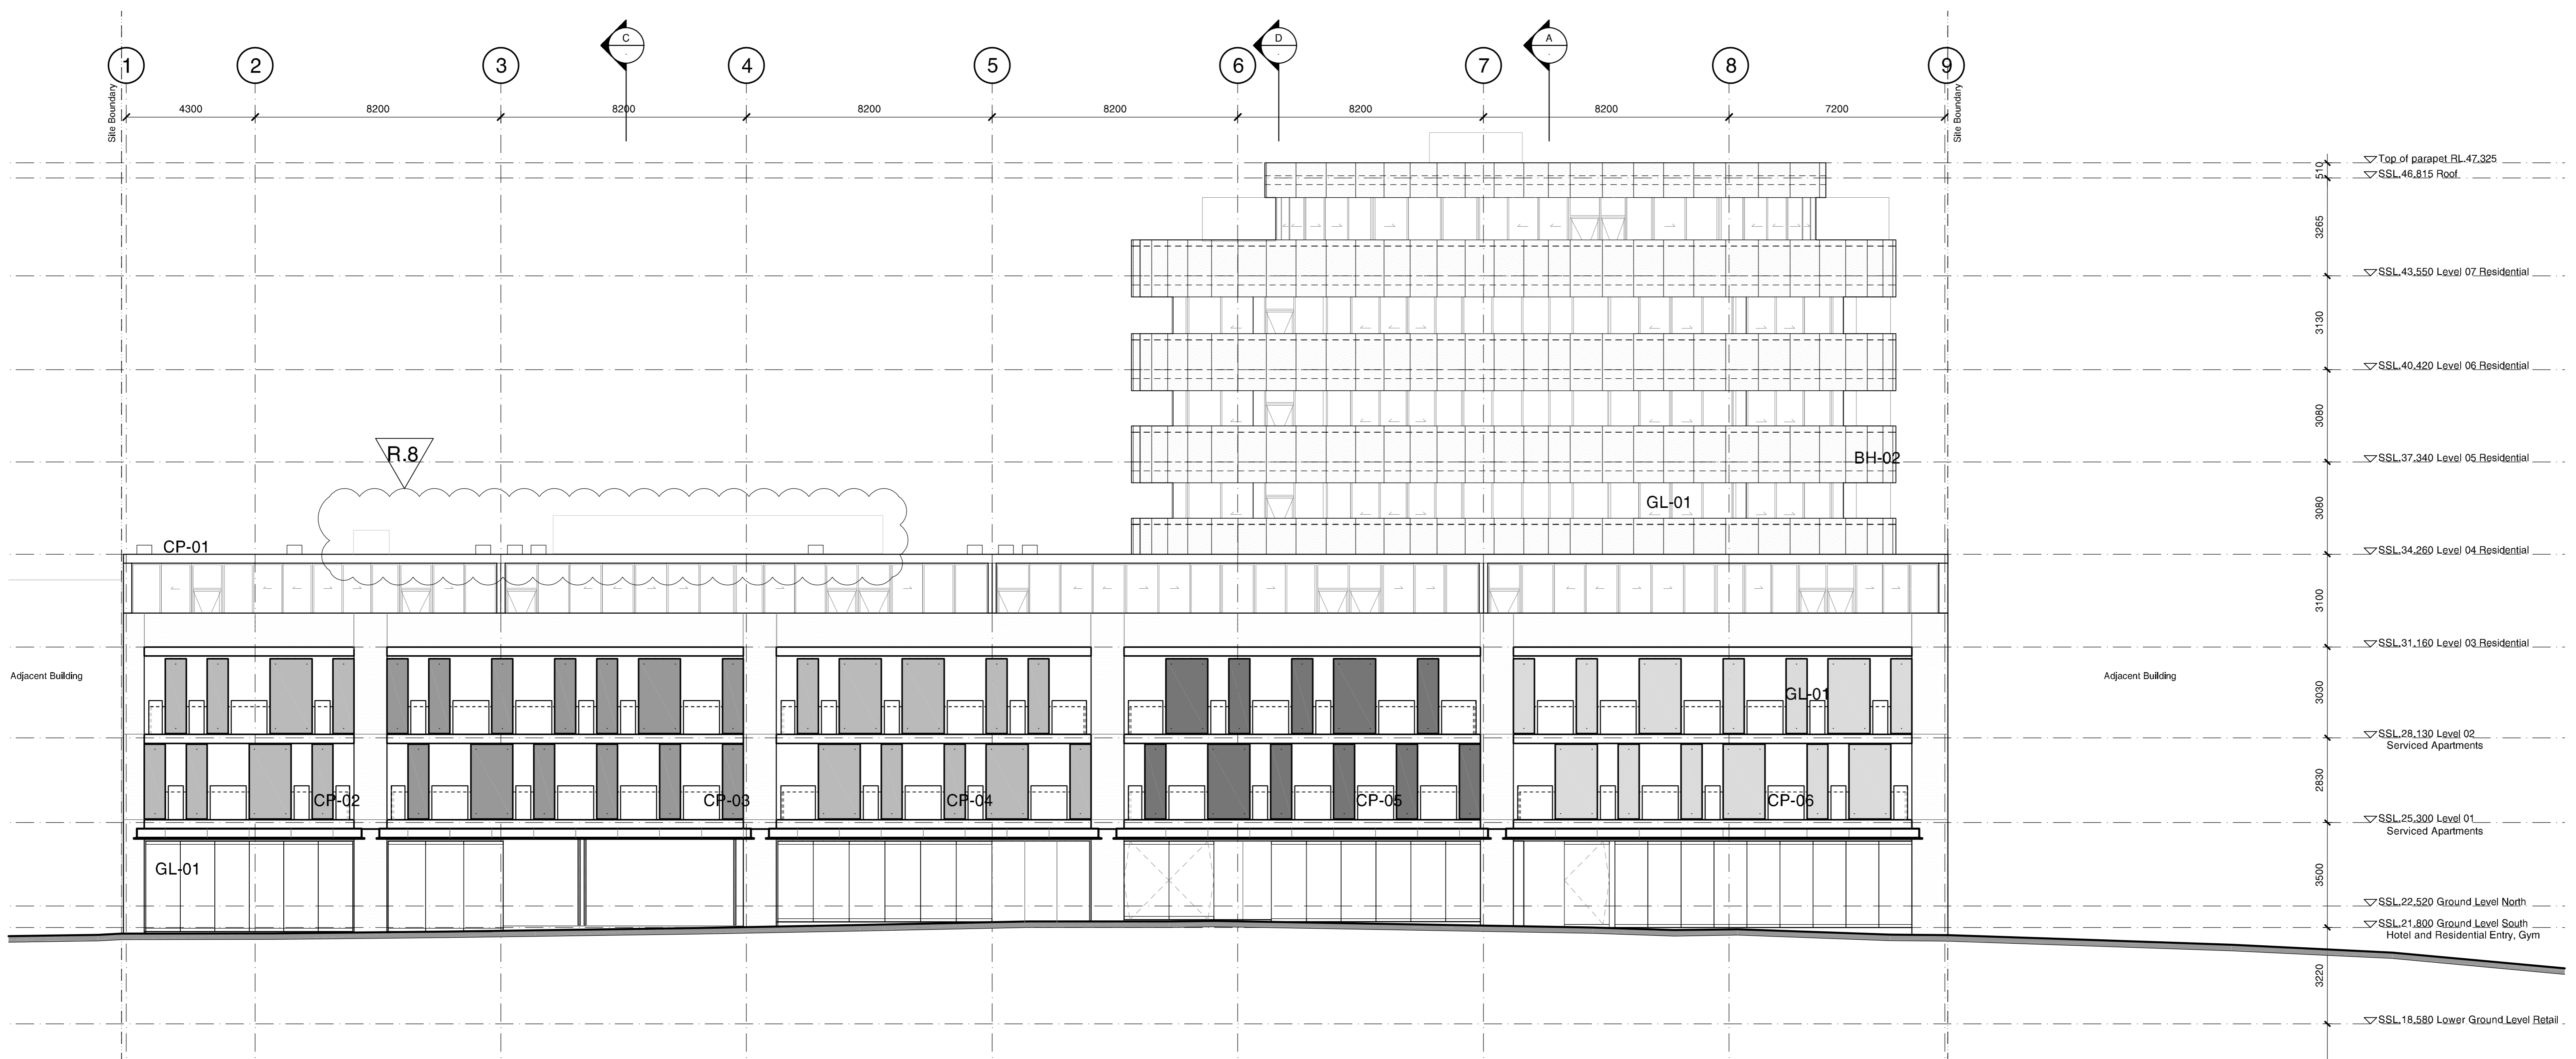

Legend

1. **Materials**
2. CP-01 Textured Granite sandbased render - white
   - CP-02 Sandblasted pre-cast concrete panels- green pigment added to mix
   - CP-03 Sandblasted pre-cast concrete panels- pink pigment added to mix
   - CP-04 Sandblasted pre-cast concrete panels- yellow pigment added to mix
   - CP-05 Sandblasted pre-cast concrete panels- blue pigment added to mix
   - CP-06 Sandblasted pre-cast concrete panels- orange pigment added to mix
   - GL-01 Glass - clear to BASIX spec below
   - GL-02 Glass - colourbacked
   - GL-02 Glass - translucent
   - GC-01 Glass canopy - clear glass with stainless steel fittings on powdercoated steel frame
   - BH-01 Balustrade - clear glass
   - BH-02 Balustrade - sandblasted glass
   - RD-01 Rollerdoor - anodised aluminium
   - LV-01 Louvre - clear glass on anodised aluminium frame
   - LV-02 Louvre - anodised aluminium

01 South West Elevation

Revision	Date	Description	Initial	Checked
8	12/04/12	MOD 4 Submission	PL	PB
7	24/06/11	MOD 2 Submission	JC	PB
6	04/02/11	Section 75W Submission	PL	PB

61 Hall Street, Bondi

South West Elevation

Scale	1:100@B1
Drawn	PL
Project No.	----
Status	MOD 4 Submission
Plot Date	17/4/2012 11:22 AM
Plot File	S:\10799-10799a\10799a_hallstreet01_main\cad\Archiv\22...-1_mod4_210312\plots\A5.102.dwg
Drawing No.	Revision

A5.102 8

Bates Smart Pty Ltd ABN 70 004 999 400