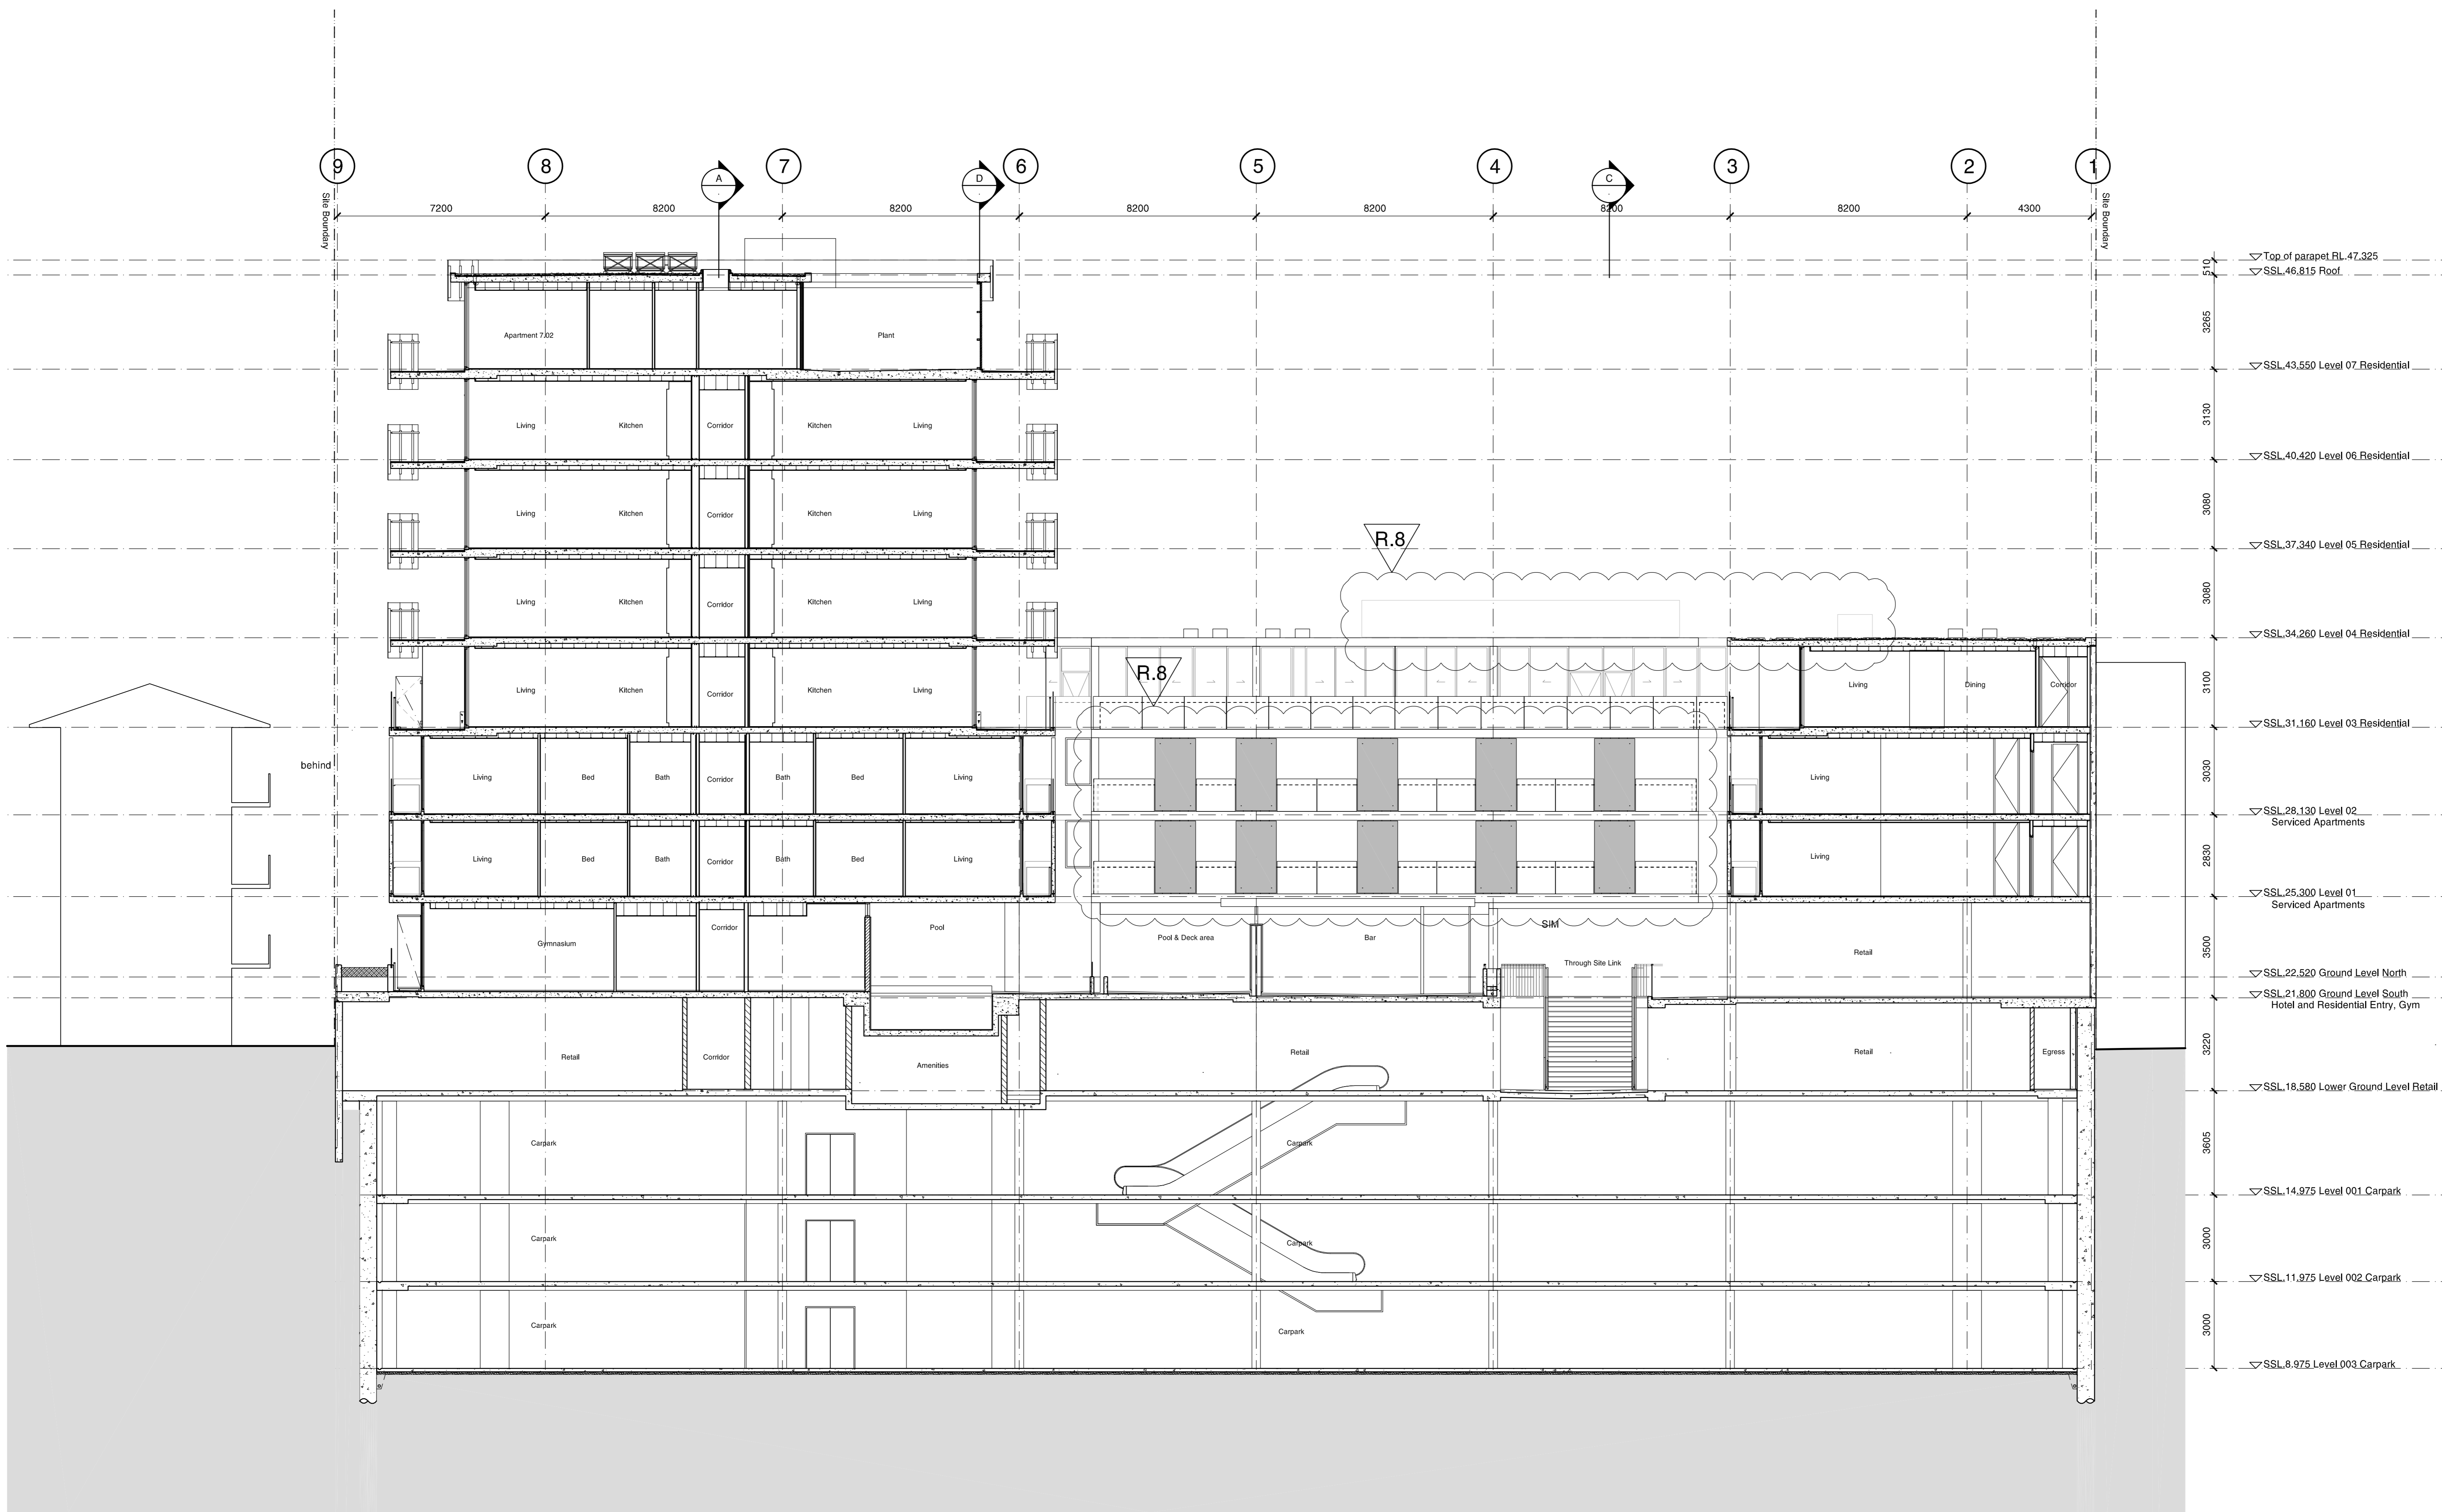

Legend

1. **Materials**
2. CP-01 Textured Granosite sandbased render - white
   - CP-02 Sandblasted pre-cast concrete panels- green pigment added to mix
   - CP-03 Sandblasted pre-cast concrete panels- pink pigment added to mix
   - CP-04 Sandblasted pre-cast concrete panels- yellow pigment added to mix
   - CP-05 Sandblasted pre-cast concrete panels- blue pigment added to mix
   - CP-06 Sandblasted pre-cast concrete panels- orange pigment added to mix
   - GL-01 Glass - clear to BASIX spec below
   - GL-02 Glass - colourbacked
   - GL-02 Glass - translucent
   - GC-01 Glass canopy - clear glass with stainless steel fittings on powdercoated steel frame
   - BH-01 Balustrade - clear glass
   - BH-02 Balustrade - sandblasted glass
   - RD-01 Rollerdoor - anodised aluminium
   - LV-01 Louvre - clear glass on anodised aluminium frame
   - LV-02 Louvre - anodised aluminium

Revision	Date	Description	Initial	Checked
8	12/04/12	MOD 4 Submission	PL	PB
7	24/06/11	MOD 2 Submission	JC	PB
6	04/02/11	Section 75W Submission	PL	PB
5	15/12/10	Section 75W Submission	PL	PB

61 Hall Street, Bondi

Section F-F

Scale	1:100@B1
Drawn	JJ
Project No.	----
Status	MOD 4 Submission
Plot Date	17/4/2012 11:35 AM
Plot File	S:\10700-10799\10788_topo_hallstreet01_main\cad\Archive\2... ...1_mod4_210312\plots\A5.606.dwg
Drawing No.	Revision

A5.606 **8**

Bates Smart Pty Ltd ABN 70 004 999 400

01 Section F-F