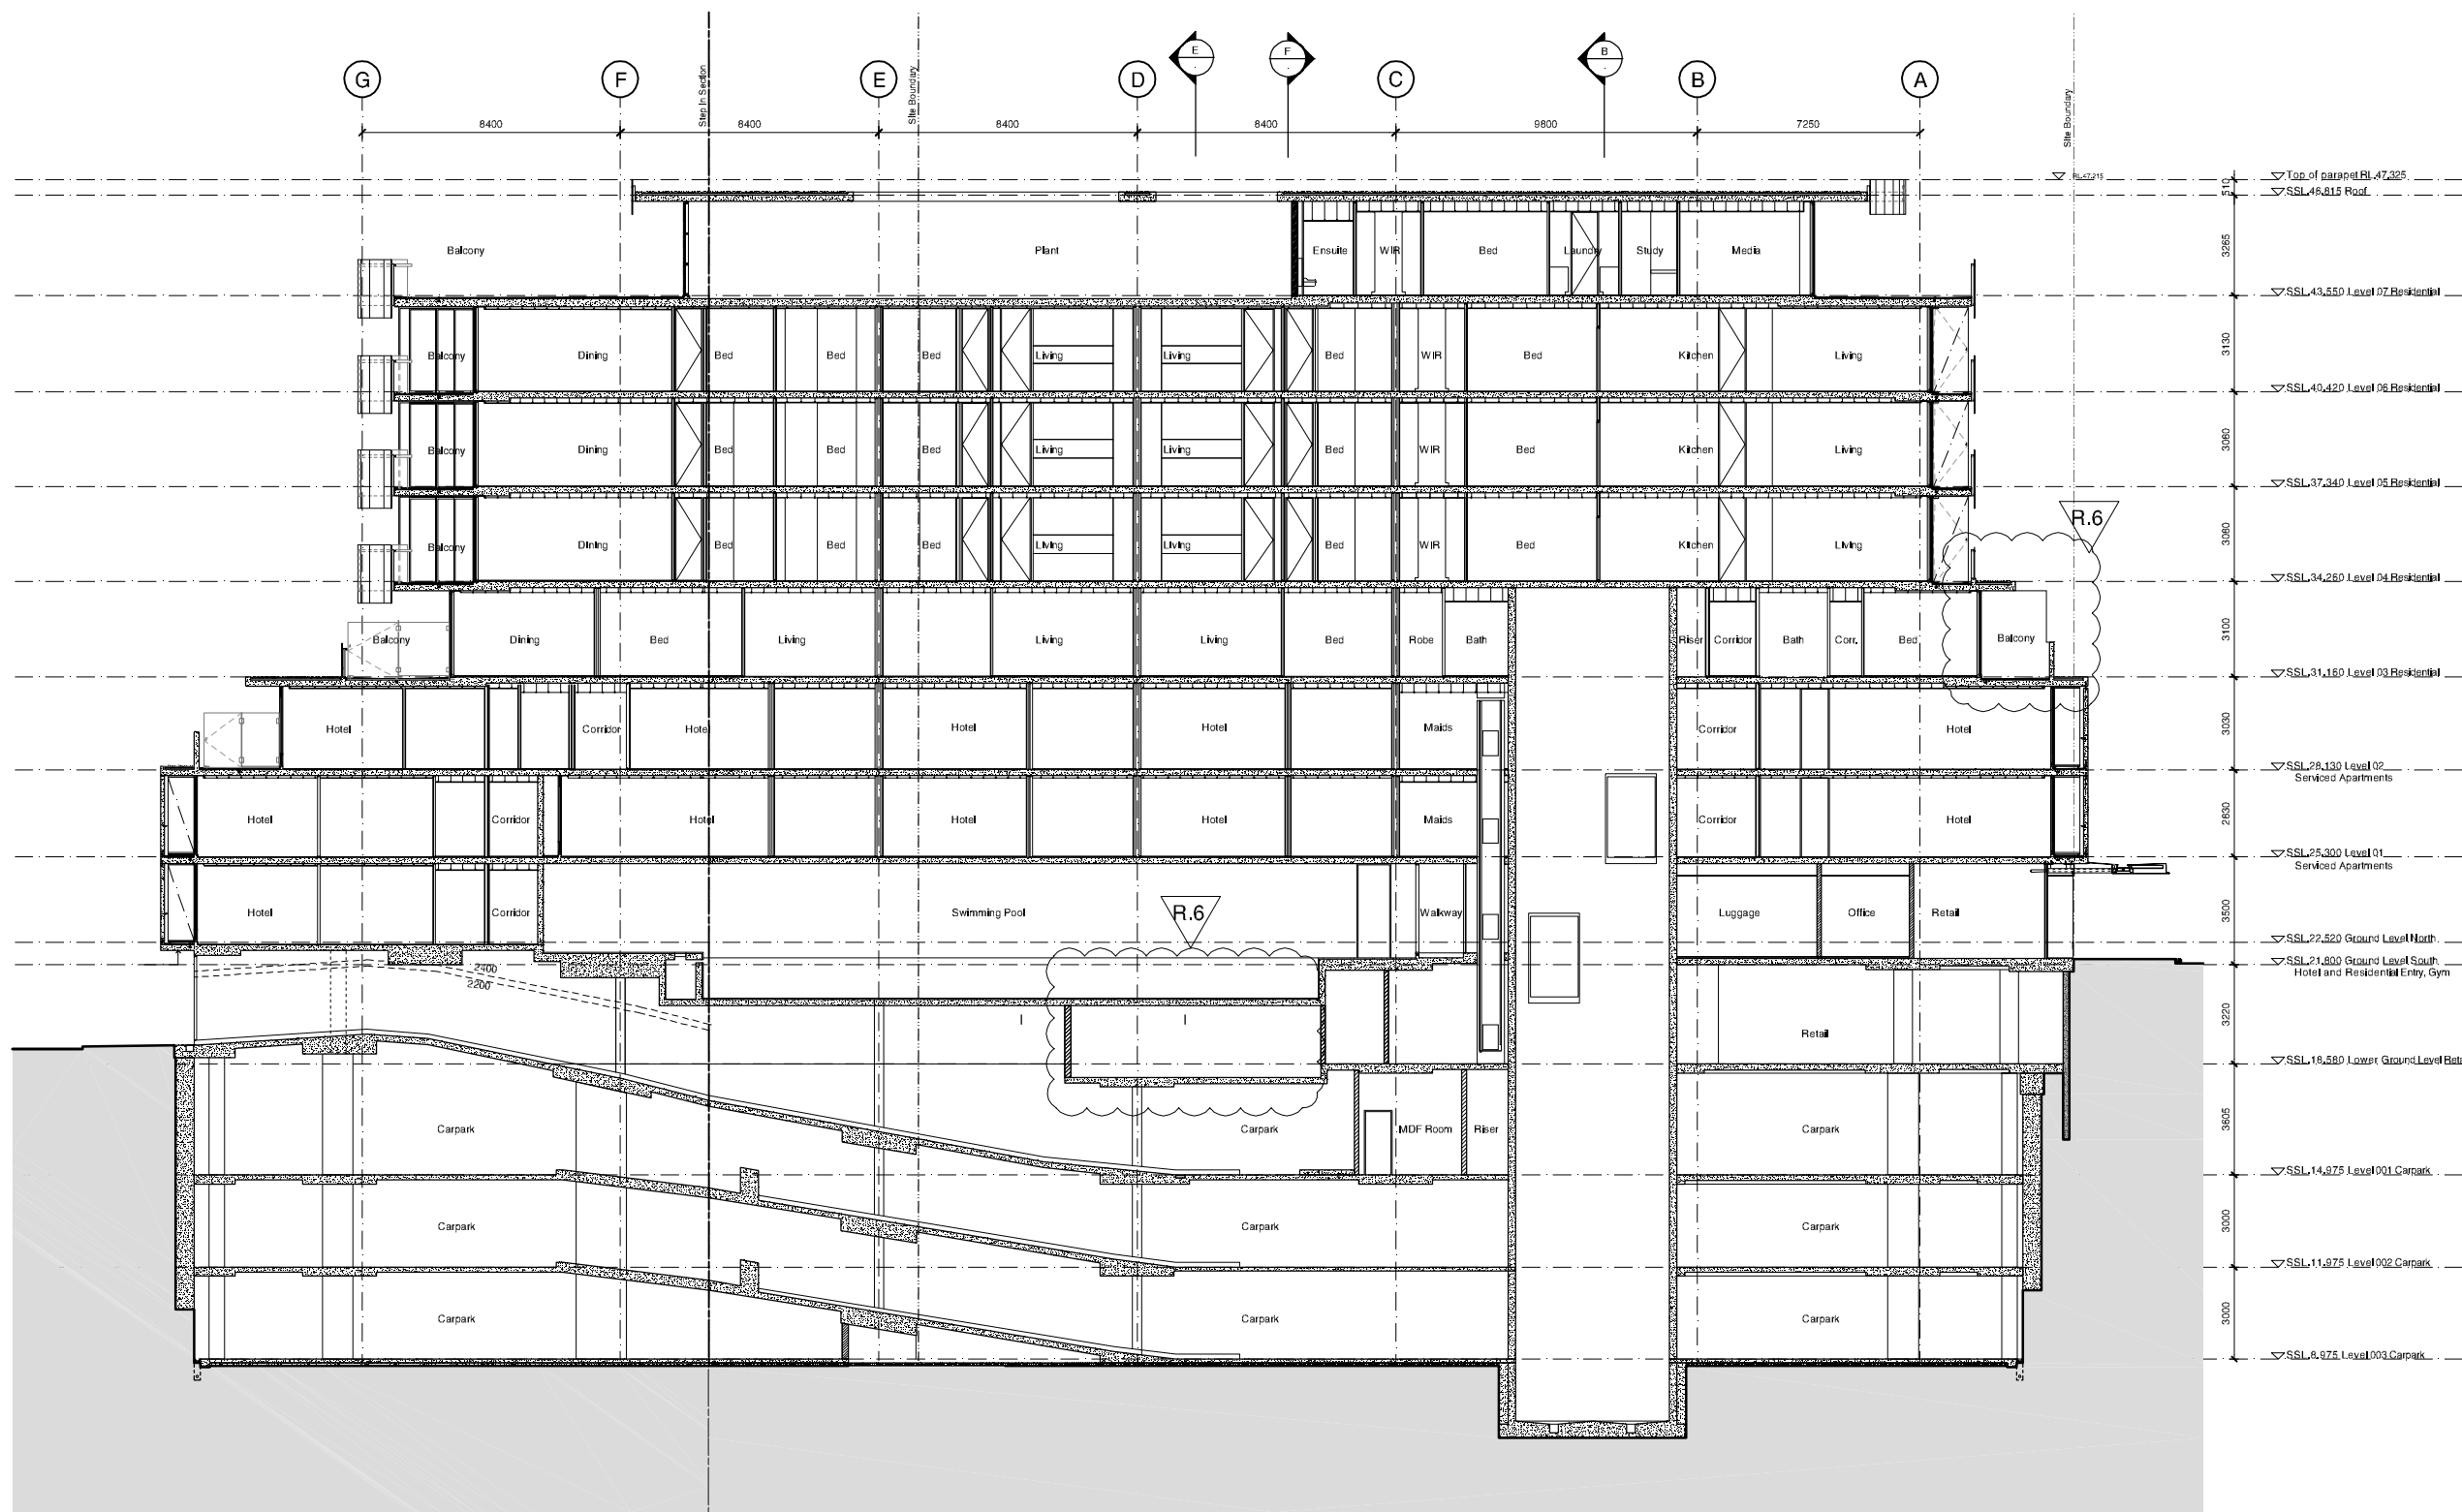

All drawings may not be reproduced or distributed without permission from the architect.
Legend

1. **Materials**
2. CP-01 Textured Granite sandbased render - white
   - CP-02 Sandblasted pre-cast concrete panels - green pigment added to mix
   - CP-03 Sandblasted pre-cast concrete panels - pink pigment added to mix
   - CP-04 Sandblasted pre-cast concrete panels - yellow pigment added to mix
   - CP-05 Sandblasted pre-cast concrete panels - blue pigment added to mix
   - CP-06 Sandblasted pre-cast concrete panels - orange pigment added to mix
   - GL-01 Glass - clear to BASIX spec below
   - GL-02 Glass - colourbacked
   - GL-03 Glass - translucent
   - GC-01 Glass canopy - clear glass with stainless steel fittings on powdercoated steel frame
   - BH-01 Balustrade - clear glass
   - BH-02 Balustrade - sandblasted glass
   - RD-01 Rollerdoor - anodised aluminium
   - LV-01 Louvre - clear glass on anodised aluminium frame
   - LV-02 Louvre - anodised aluminium

6	24/08/11	MOD 2 Submission	JC	PB
5	13/12/10	Section 75W Submission	PL	PB
Revision		Date	Description	Initials
				Checked

61 Hall Street, Bondi

Section D-D

Scale	1:100@B1
Drawn	JL
Project No.	10788
Status	MOD 2 Submission
Plot Date	27/8/2011 4:39 PM
Plot File	S:\10788-10788\10788_pos_hallstreet01_walshed\Arch\10788_LPA Issu...201108211439\03A5.dwg
Drawing No.	Revision

A5.604 **6**

Bates Smart Pty Ltd ABN 70 004 999 400