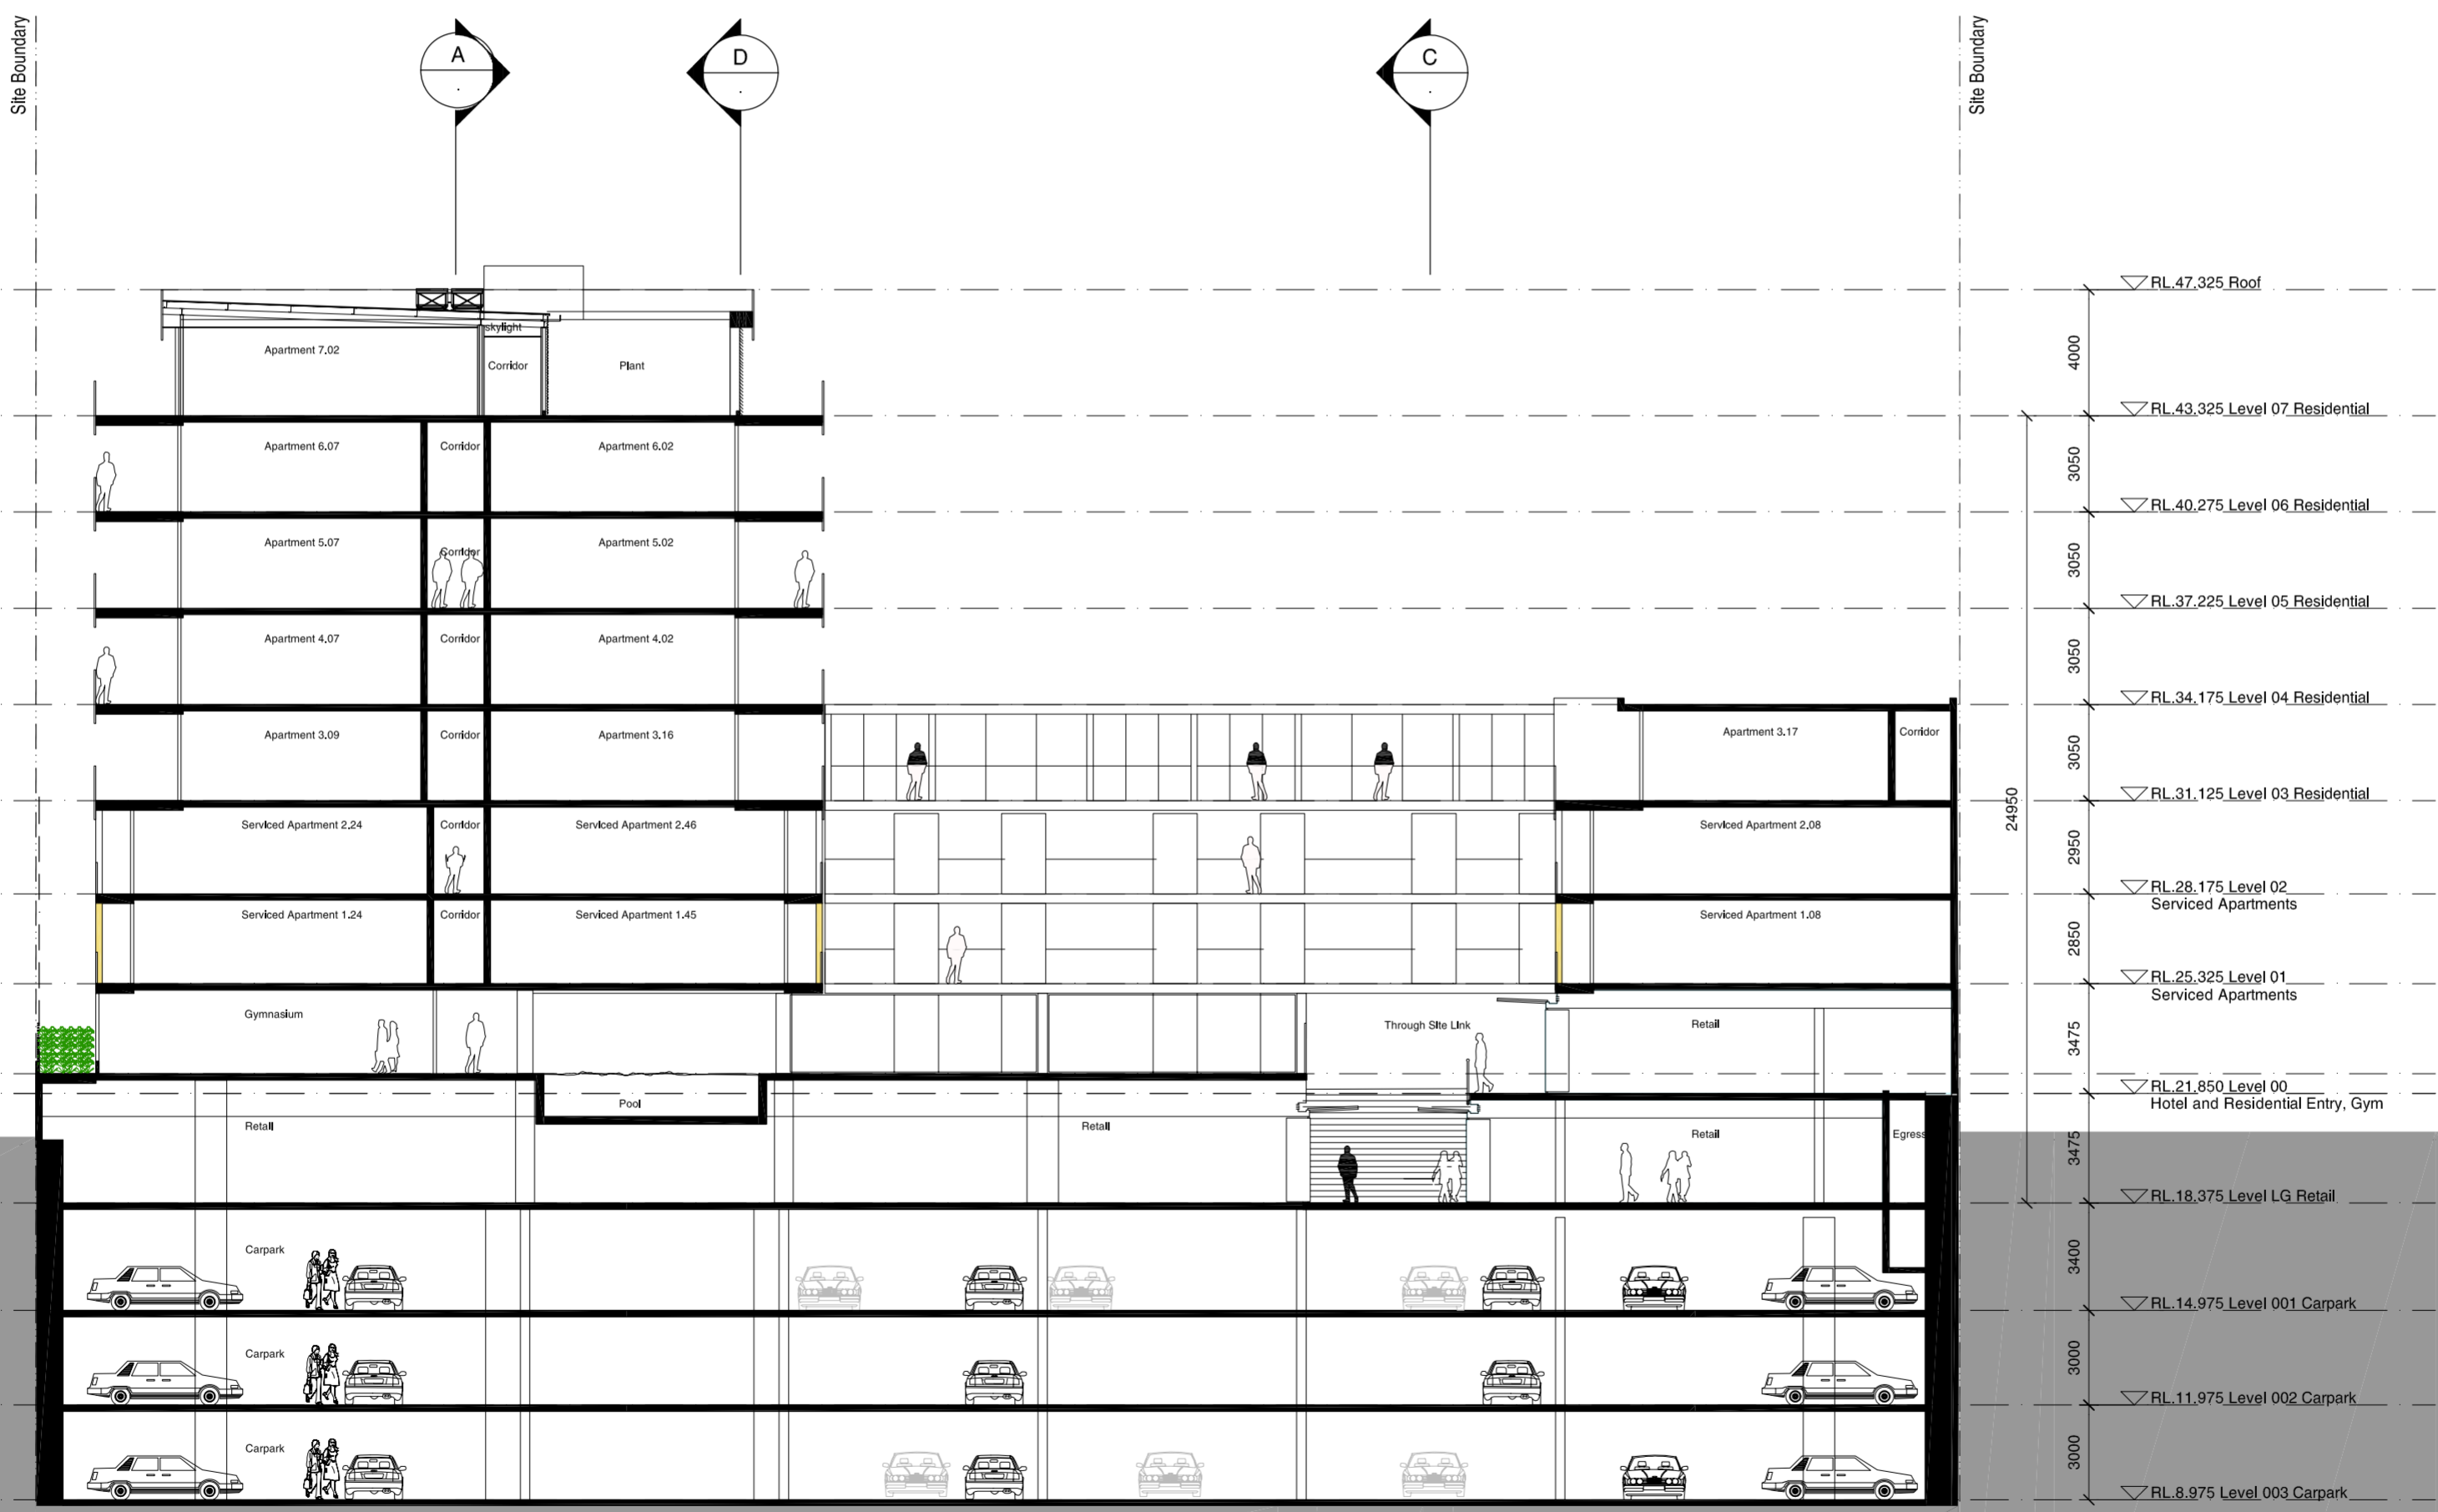

Legend

Materials

CP-01	Textured Granosite sandbased render - white
CP-02	Sandblasted pre-cast concrete panels- green pigment added to mix
CP-03	Sandblasted pre-cast concrete panels- pink pigment added to mix
CP-04	Sandblasted pre-cast concrete panels- yellow pigment added to mix
CP-05	Sandblasted pre-cast concrete panels- blue pigment added to mix
CP-06	Sandblasted pre-cast concrete panels- orange pigment added to mix
GL-01	Glass - clear to BASIX spec below
GL-02	Glass - colourbacked
GC-01	Glass canopy - clear glass with stainless steel fittings on powdercoated steel frame
BH-01	Balustrade - clear glass
BH-02	Balustrade - sandblasted glass
RD-01	Rollerdoor - anodised aluminium
LV-01	Louvre - clear glass on anodised aluminium frame
LV-02	Louvre - anodised aluminium