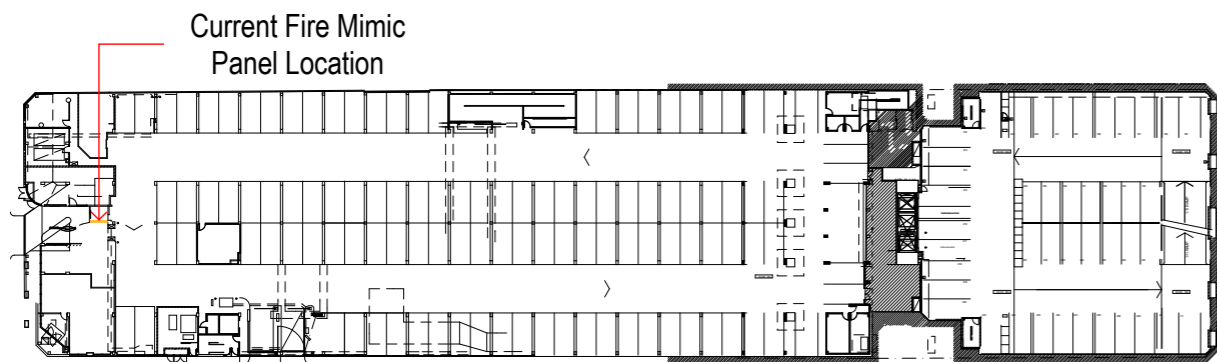

**SHARED FACILITIES**  
SR03 - FIRE MIMIC PANEL

rev E

**EXISTING PROPOSED**

2 Existing Section 1:1000

1 Car Park Level 1:1000

3 Proposed Section 1:1000

4 Lobby Level - BEAU MONDE B1 1:1000