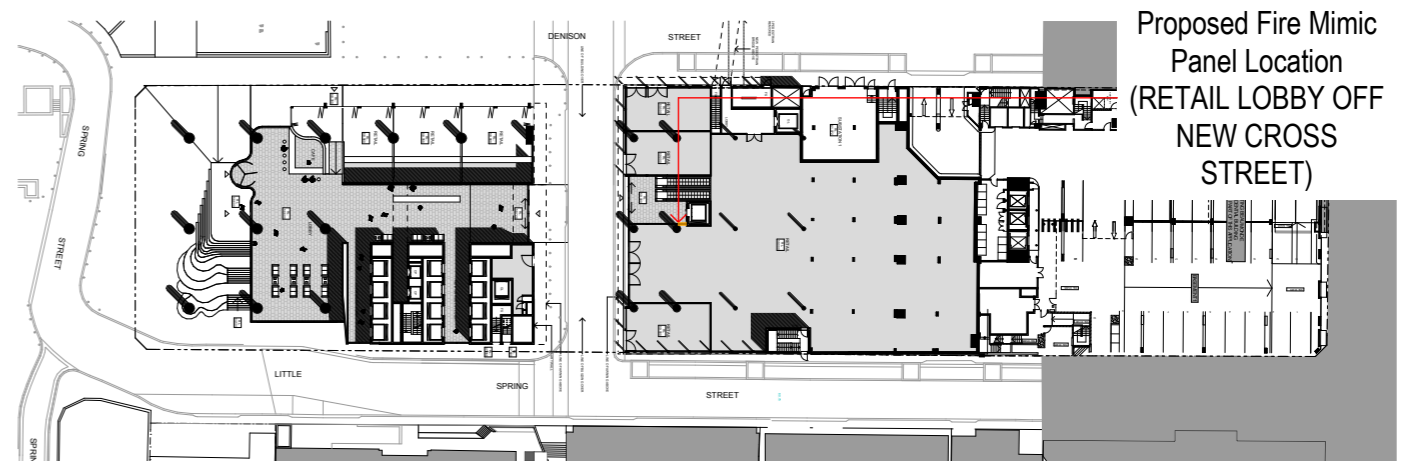

**SHARED FACILITIES**  
SR03 - FIRE MIMIC PANEL

rev E

**EXISTING PROPOSED**

2 Existing Section 1:1000

1 Car Park Level 1:1000

3 Proposed Section 1:1000

4 Lobby Level - BEAU MONDE B1 1:1000