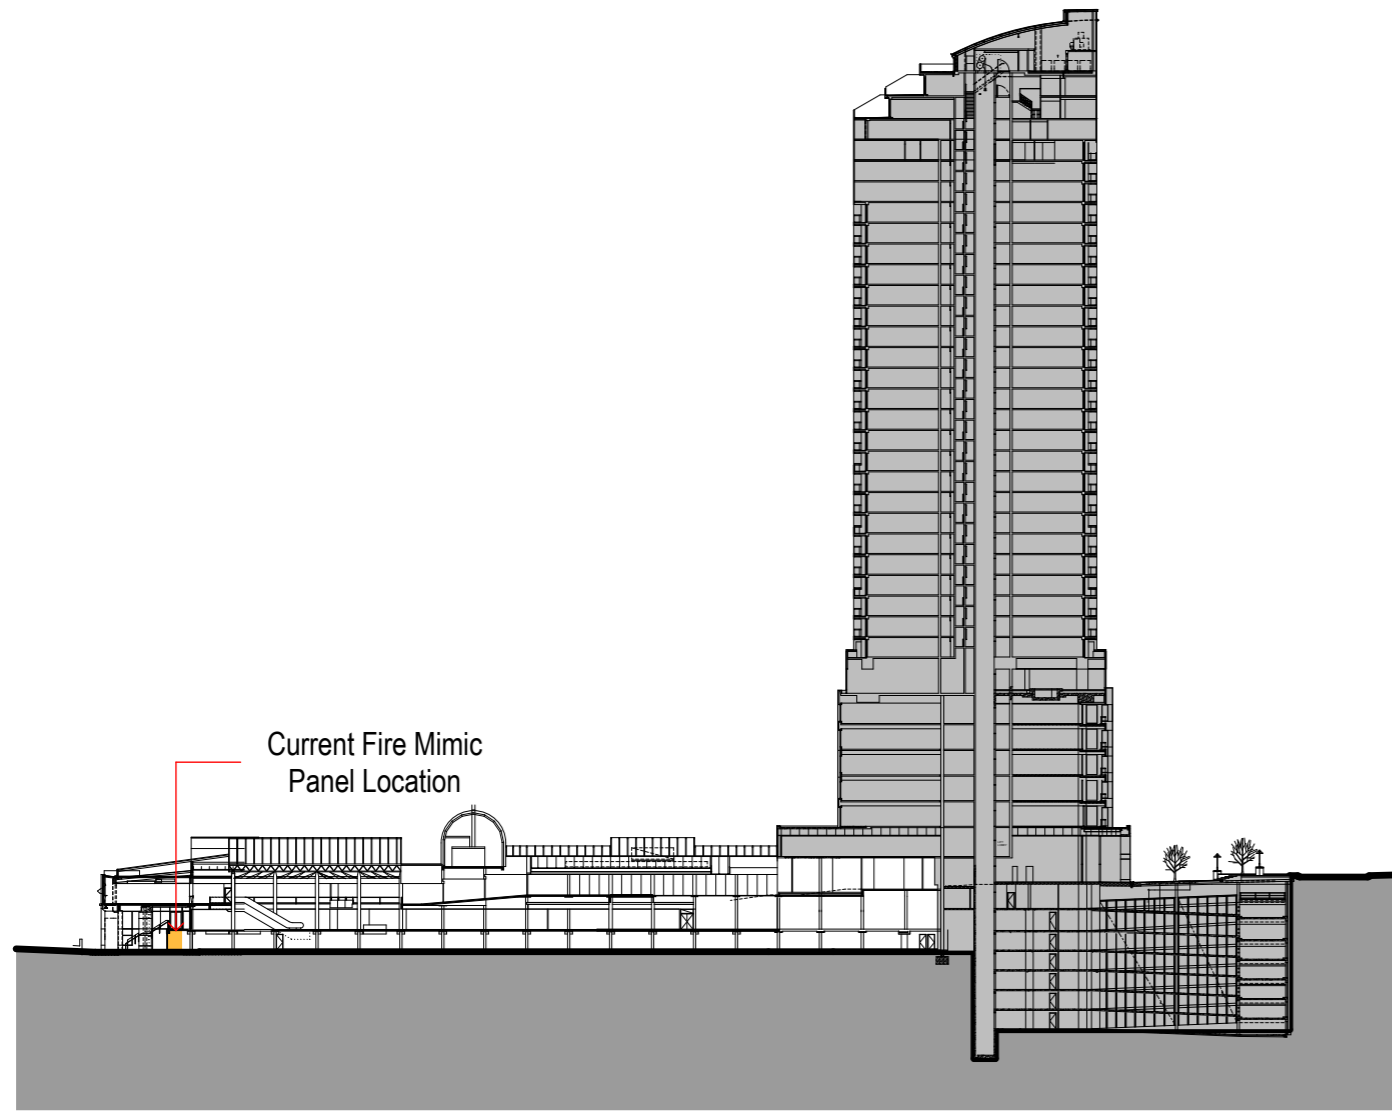

**SHARED FACILITIES**  
SR03 - FIRE MIMIC PANEL

rev E

**EXISTING PROPOSED**

2 Existing Section 1:1000

1 Car Park Level 1:1000

3 Proposed Section 1:1000

4 Lobby Level - BEAU MONDE B1 1:1000