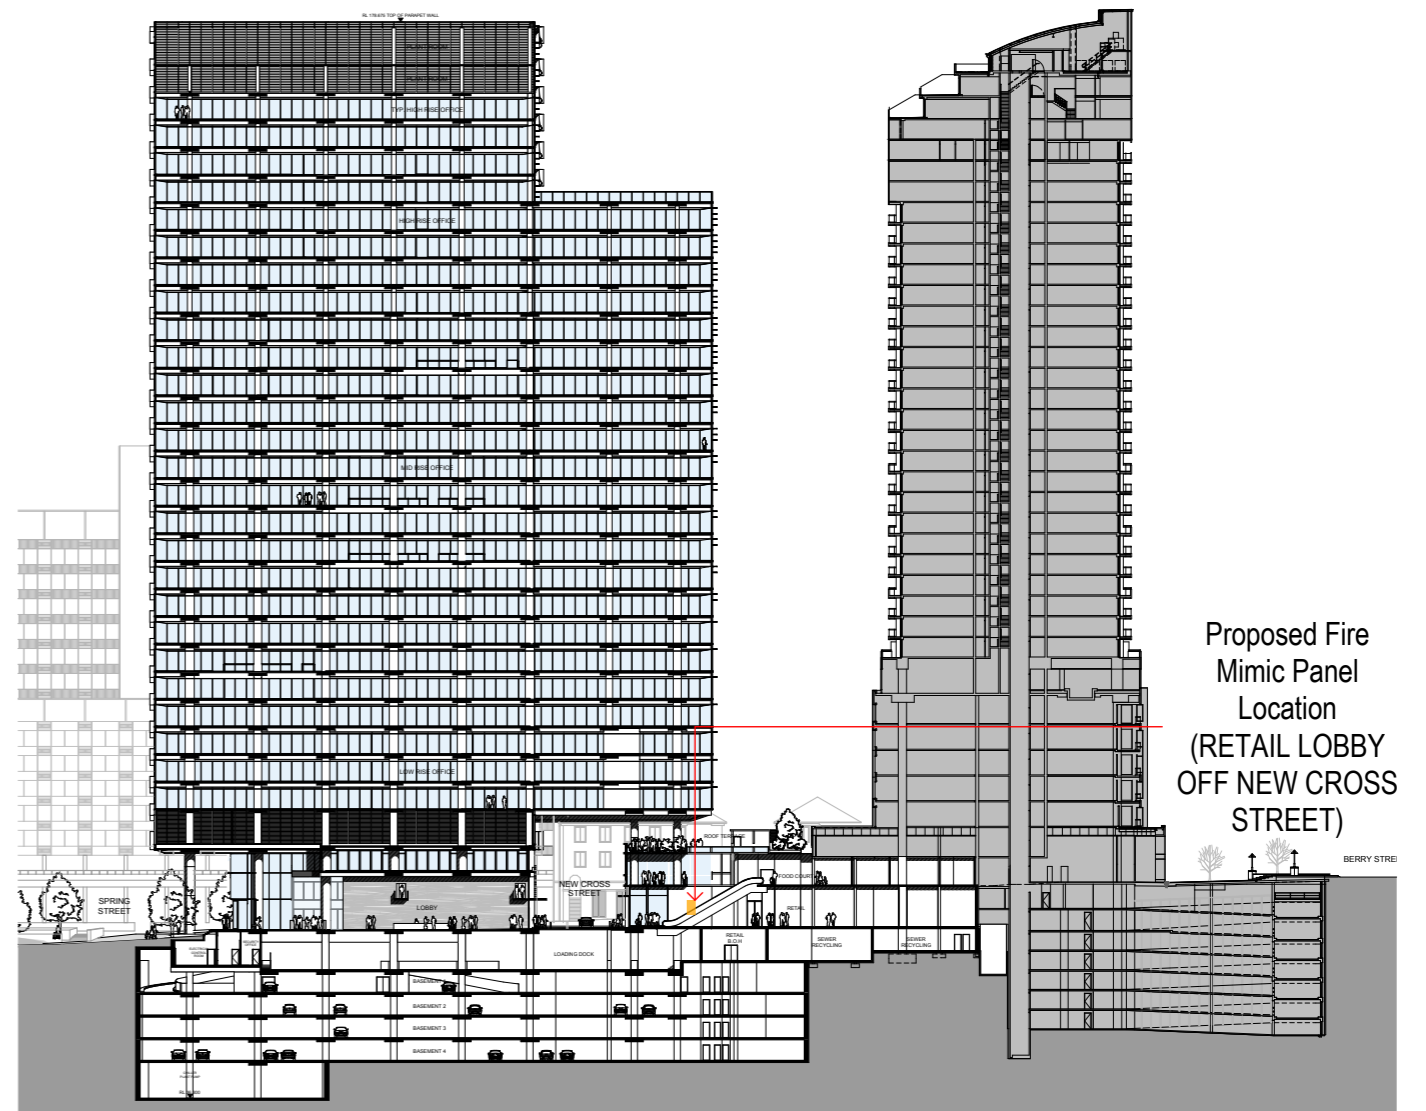

**SHARED FACILITIES**  
SR03 - FIRE MIMIC PANEL

rev E

**EXISTING PROPOSED**

2 Existing Section 1:1000

1 Car Park Level 1:1000

3 Proposed Section 1:1000

4 Lobby Level - BEAU MONDE B1 1:1000