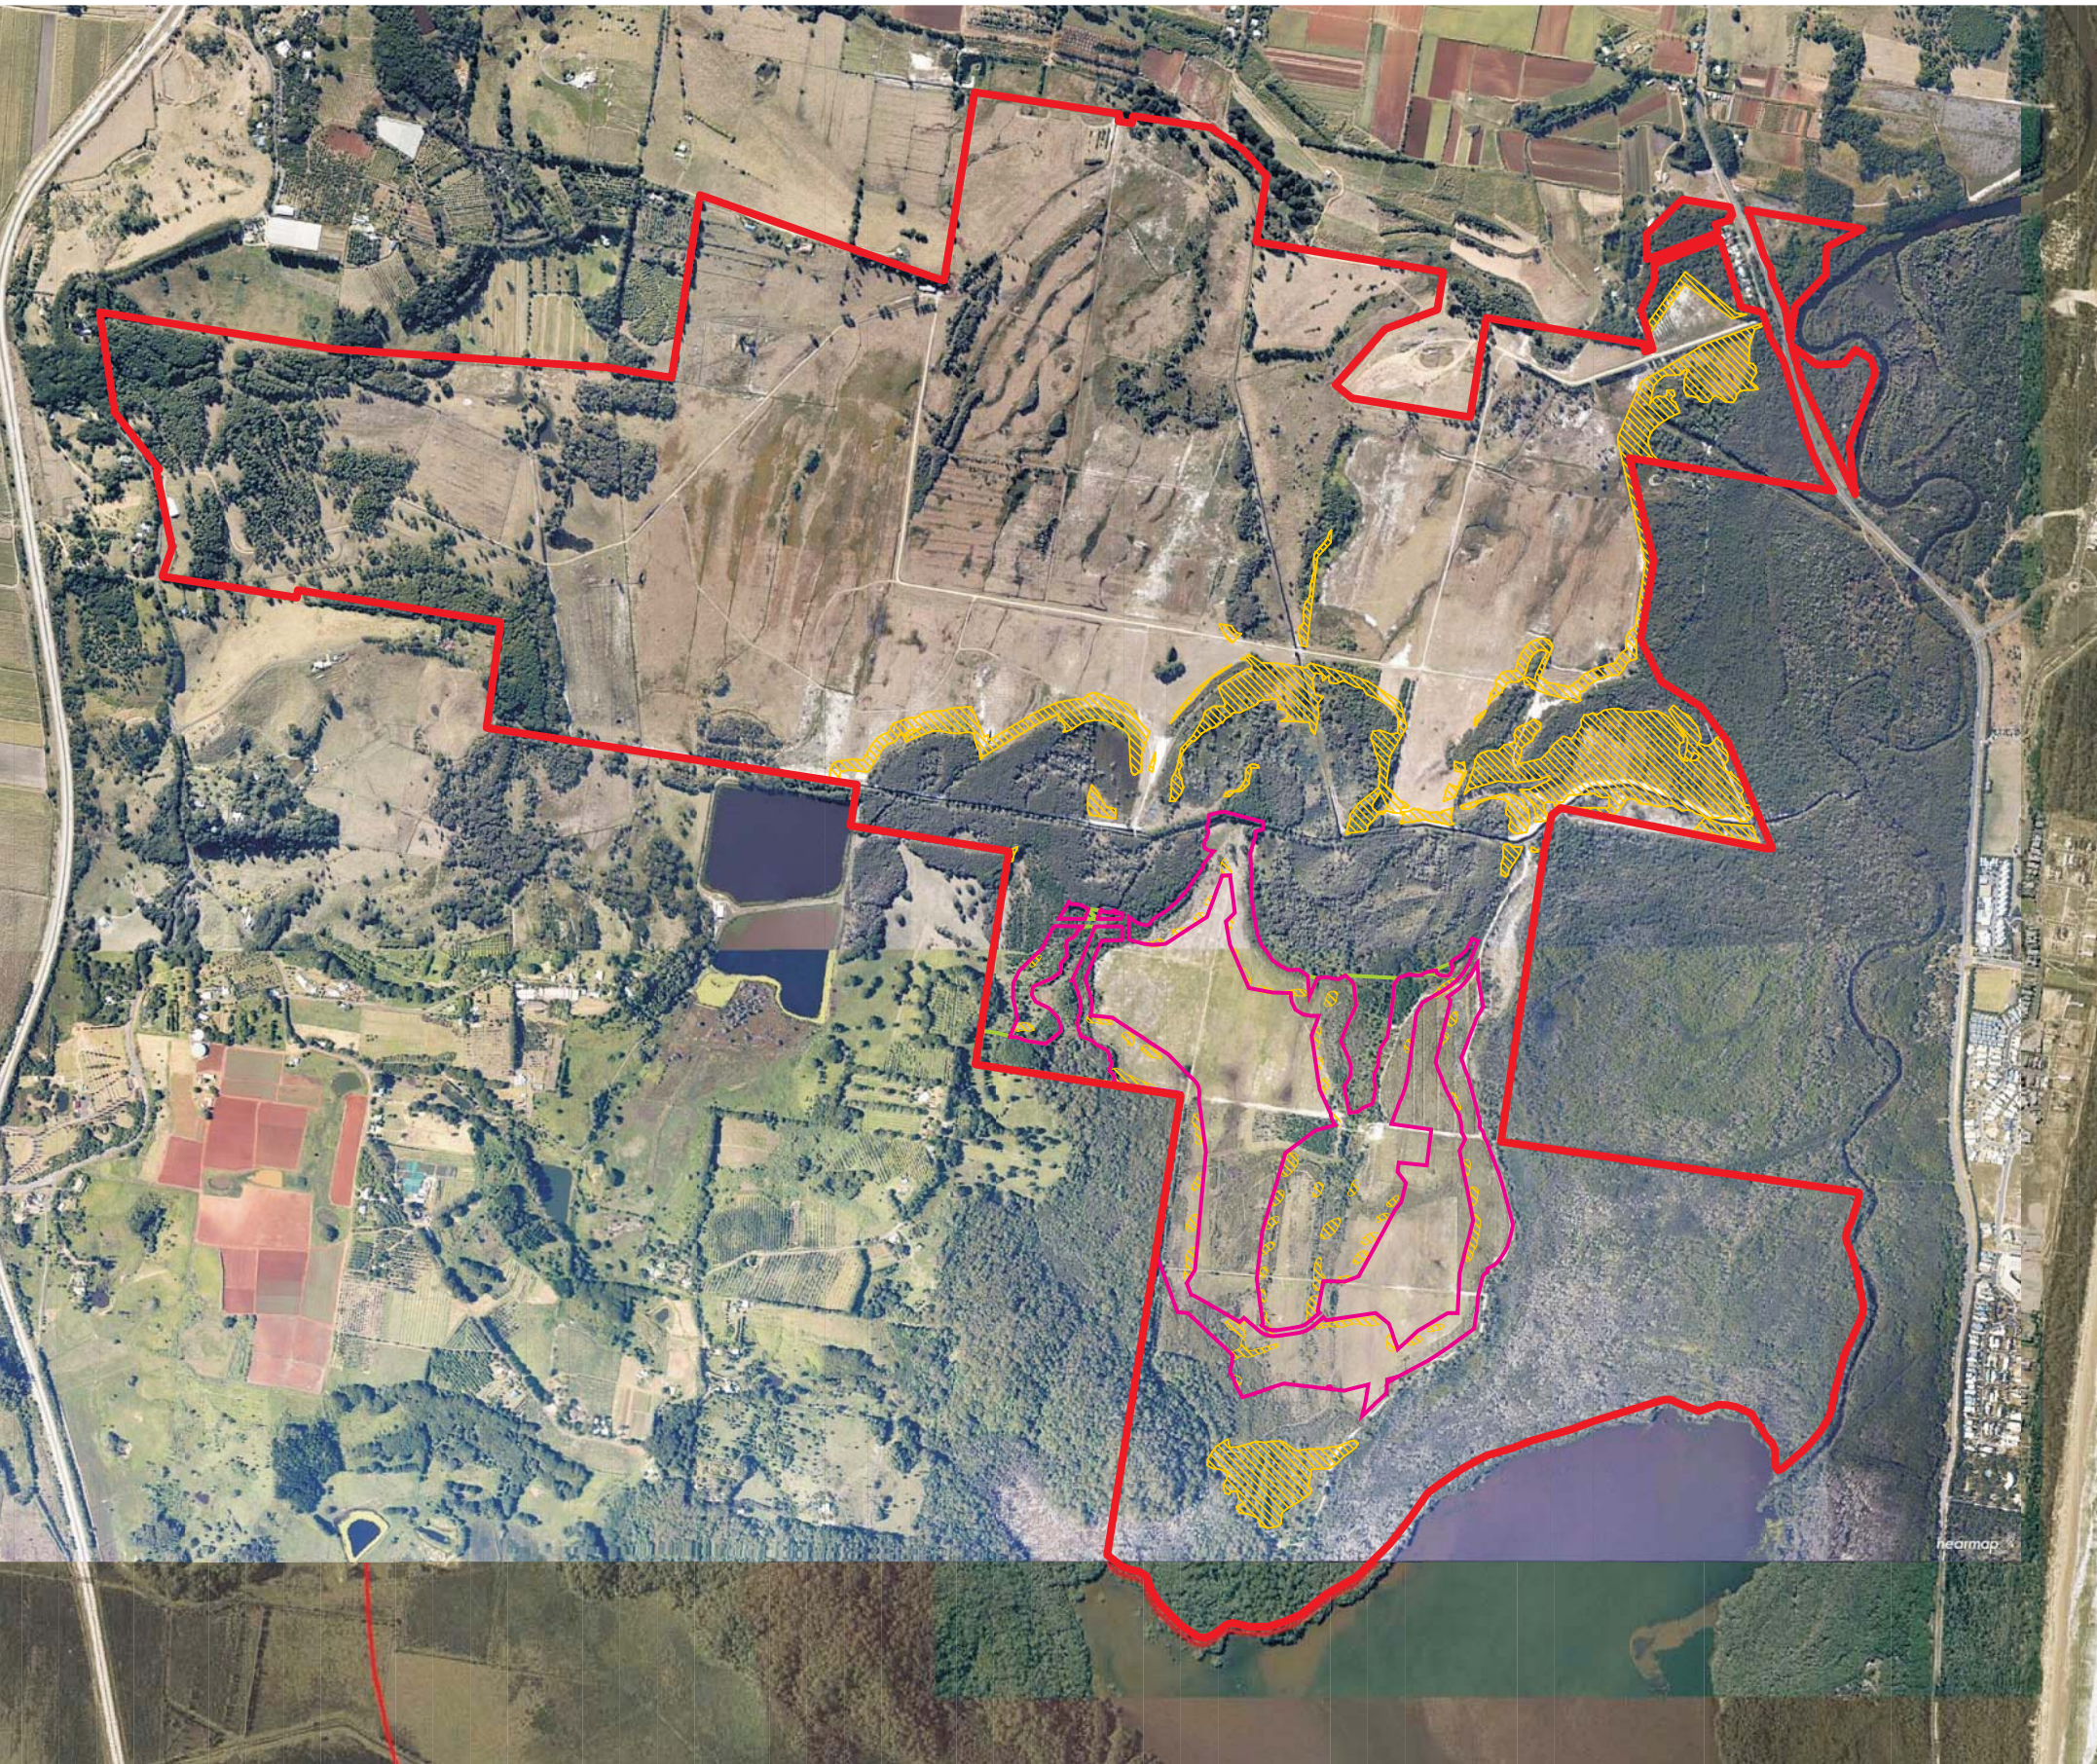

- LEGEND**
- East-West Corridor
  - Cudgen Lake Corridor
  - Cudgen Creek Corridor
  - Cudgen Nature Reserve
  - Cudgen Paddock
  - Kings Forest Boundary

SOURCE: JWA Site Investigations;  
 NPWS 05.06.06; Near Map 2011 Aerial Photo  
 SCALE: 1 : 20 000 @ A3  
**JAMES WARREN & ASSOCIATES PTY LIMITED**  
 Environmental Consultants

CLIENT  
 Project 28 Pty Ltd  
 PROJECT  
 Response to Koala Submissions  
 Kings Forest Estate  
 Melaleuca Drive, Duranbah, NSW  
 Shire of Tweed

**APPENDIX 1**  
**FIGURE 4**  
 PREPARED: BW  
 DATE: 23 August 2012  
 FILE: N97017\_Corridors.cdr

TITLE  
**CORRIDORS**  
**WITHIN & ADJACENT**  
**TO SITE**

- LEGEND**
- Koala food tree planting areas
  - Golf Course Boundary
  - Kings Forest Boundary

SOURCE: JWA Site Investigations;  
 Landpartners Figure 1 Koala Tree Planting Plan;  
 Near Map 2011 Aerial Photo  
 SCALE: 1 : 20 000 @ A3  
**JAMES WARREN & ASSOCIATES PTY LIMITED**  
 Environmental Consultants

TITLE  
**KOALA TREE**  
**PLANTING**  
**PLAN**