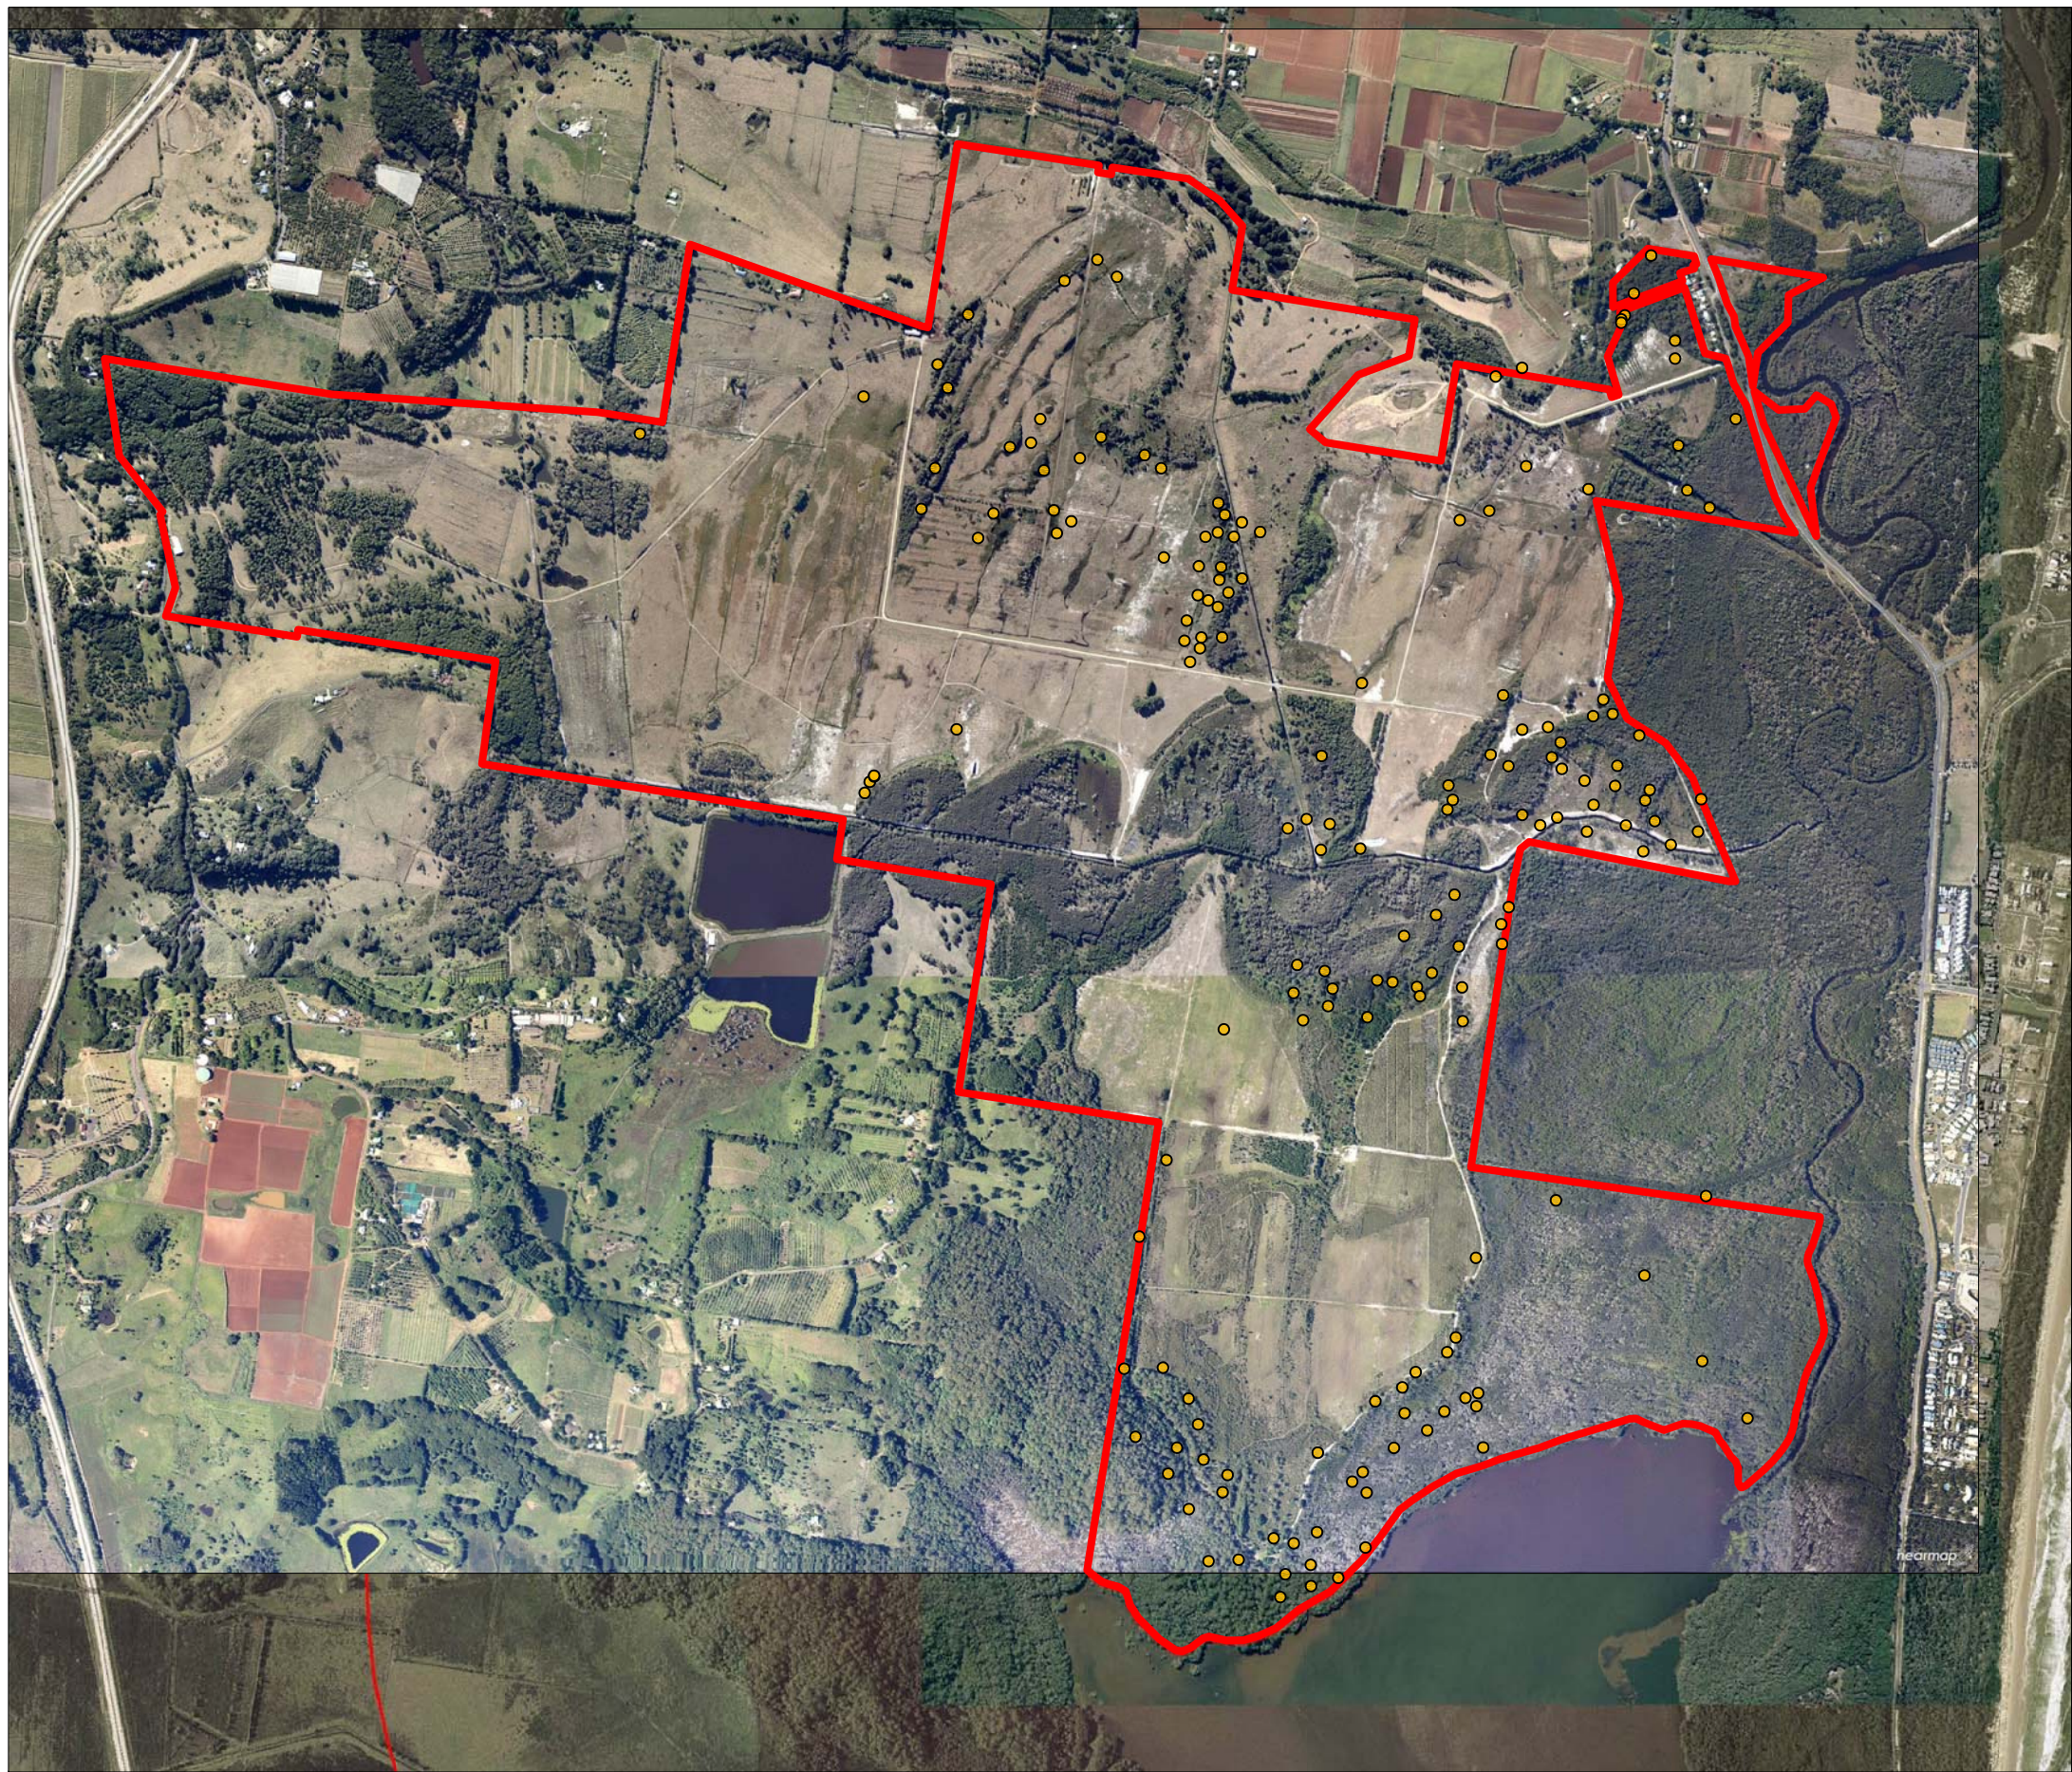

SOURCE: JWA Site Investigations;
 Landpartners 2007 Aerial; Near Map June
 2011 Aerial
 SCALE: 1 : 20 000 @ A3
JAMES WARREN & ASSOCIATES PTY LIMITED
Environmental Consultants

CLIENT
 Project 28 Pty Ltd
 PROJECT
 Response to DSEWPC RFI
 Kings Forest
 Melaleuca Drive, Duranbah, NSW
 Shire of Tweed

FIGURE 11

PREPARED: BW
DATE: 21 August 2012
FILE:N97017_Koala Pop.cdr

TITLE
**INDICATIVE
METAPOPOPULATION
BOUNDARIES &
LINKAGES**

LEGEND

- Koala Records
- Bushland
- ▭ Tweed Coastal Strip
- ▭ Tweed LGA Boundary
- ▭ Kings Forest Boundary

Note: Records shown are since 1950 and have been sourced from Tweed Shire Council, DECCW and various other sources.

SOURCE: Biolink Ecological Consultants - Tweed Coast Koala Habitat Study (2011) SCALE: 1 : 200 000 @ A3	CLIENT Project 28 Pty Ltd PROJECT Response to DSEWPC RFI Kings Forest Estate Melaleuca Drive, Duranbah, NSW Shire of Tweed	FIGURE 12 PREPARED: BW DATE: 21 August 2012 FILE:N97017_tweedkoala.cdr	TITLE KOALA RECORDS WITHIN TWEED LGA & COASTAL STRIP
--	--	--	--

LEGEND

- Koala
- Kings Forest Boundary

Note: Records shown on the Kings Forest site are since 1990 and include data collected during radio-tracking programs. The records shown include small-scale movements of Koalas over a number of days/nights.