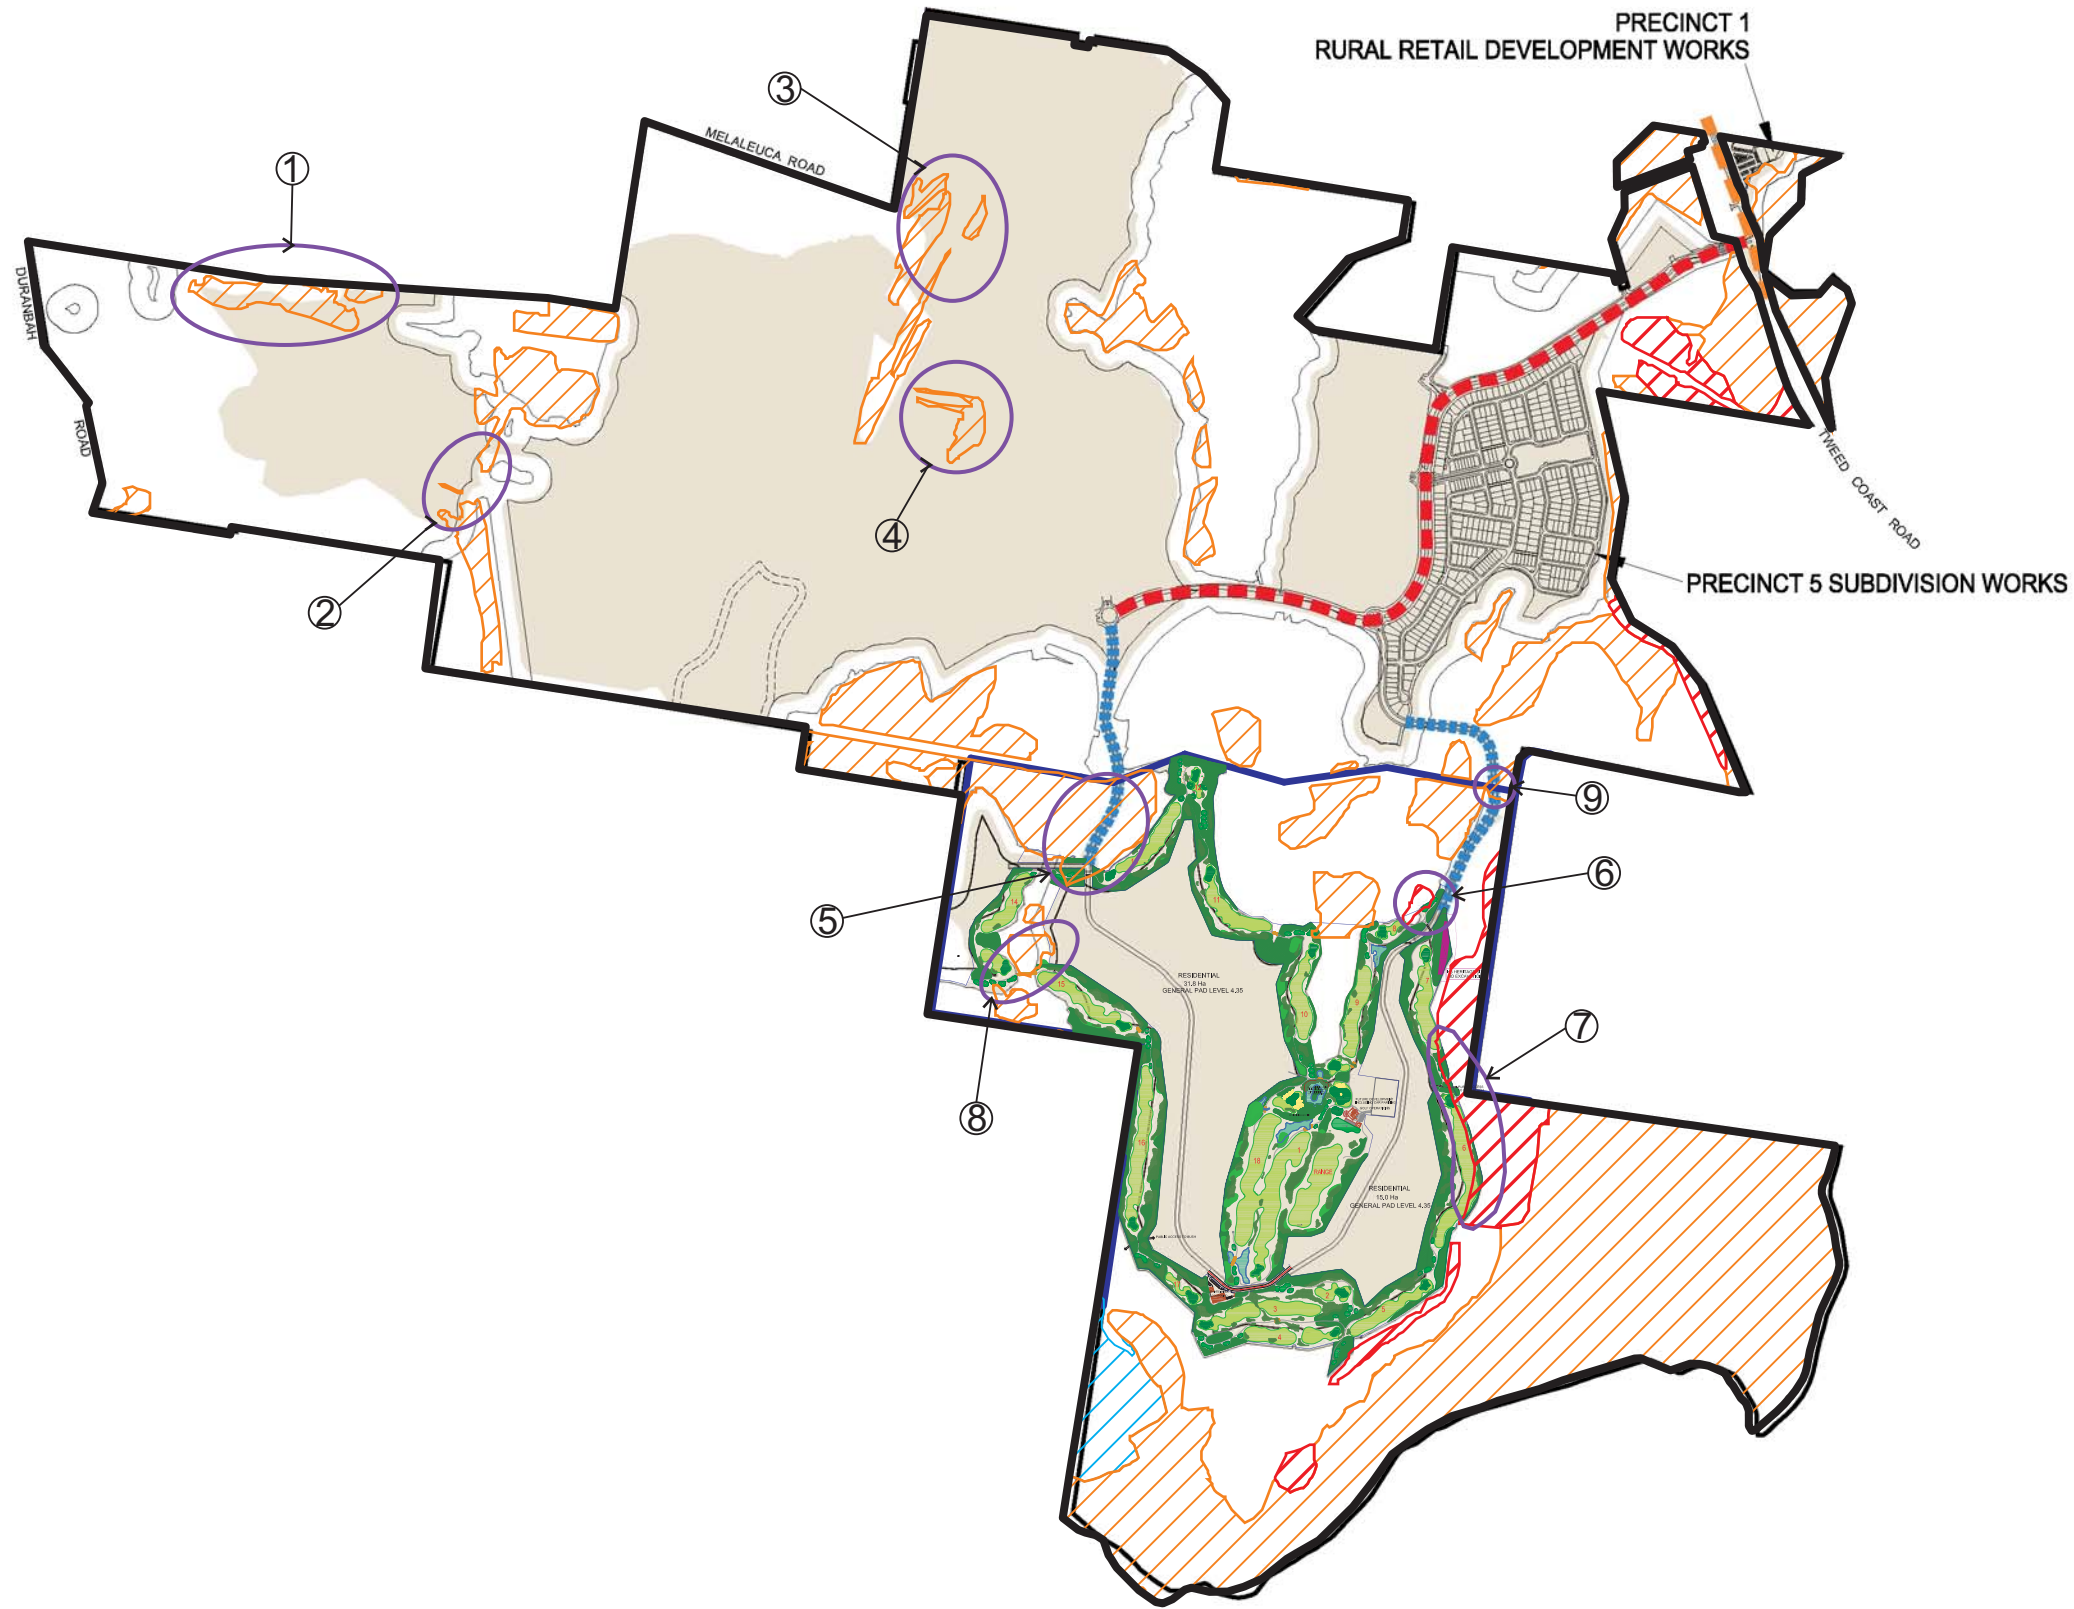

LEGEND

- Tweed Coast Road Intersection Works
- Kings Forest Parkway through to Western Precincts
- Roads through to Southern Precincts
- Indicative Bulk Earthworks Location (Refer to detailed engineering design by Mortons Urban Solutions)
- Primary Koala Habitat (0ha to be lost)
- Secondary (A) Koala Habitat (6.68ha to be lost)
- Secondary (B) Koala Habitat (0ha to be lost)
- # Survey Sites
- Kings Forest Boundary

SOURCE: Biolink Ecological Consultants - Tweed Coast Koala Habitat Study (2011); RPS (Ref: 113691-PSP-4a(SCOPE OF WORKS).jpeg)
SCALE: 1 : 20 000 @ A3
JAMES WARREN & ASSOCIATES PTY LIMITED
Environmental Consultants

CLIENT
Project 28 Pty Ltd
PROJECT
Response to DSEWPC RFI
Kings Forest Estate
Melaleuca Drive, Durambah, NSW
Shire of Tweed

FIGURE 14

PREPARED: BW
DATE: 07 September 2012
FILE:N97017_Impact Core Koala.cdr

TITLE
OVERLAY OF KOALA HABITAT & SCOPE OF WORKS