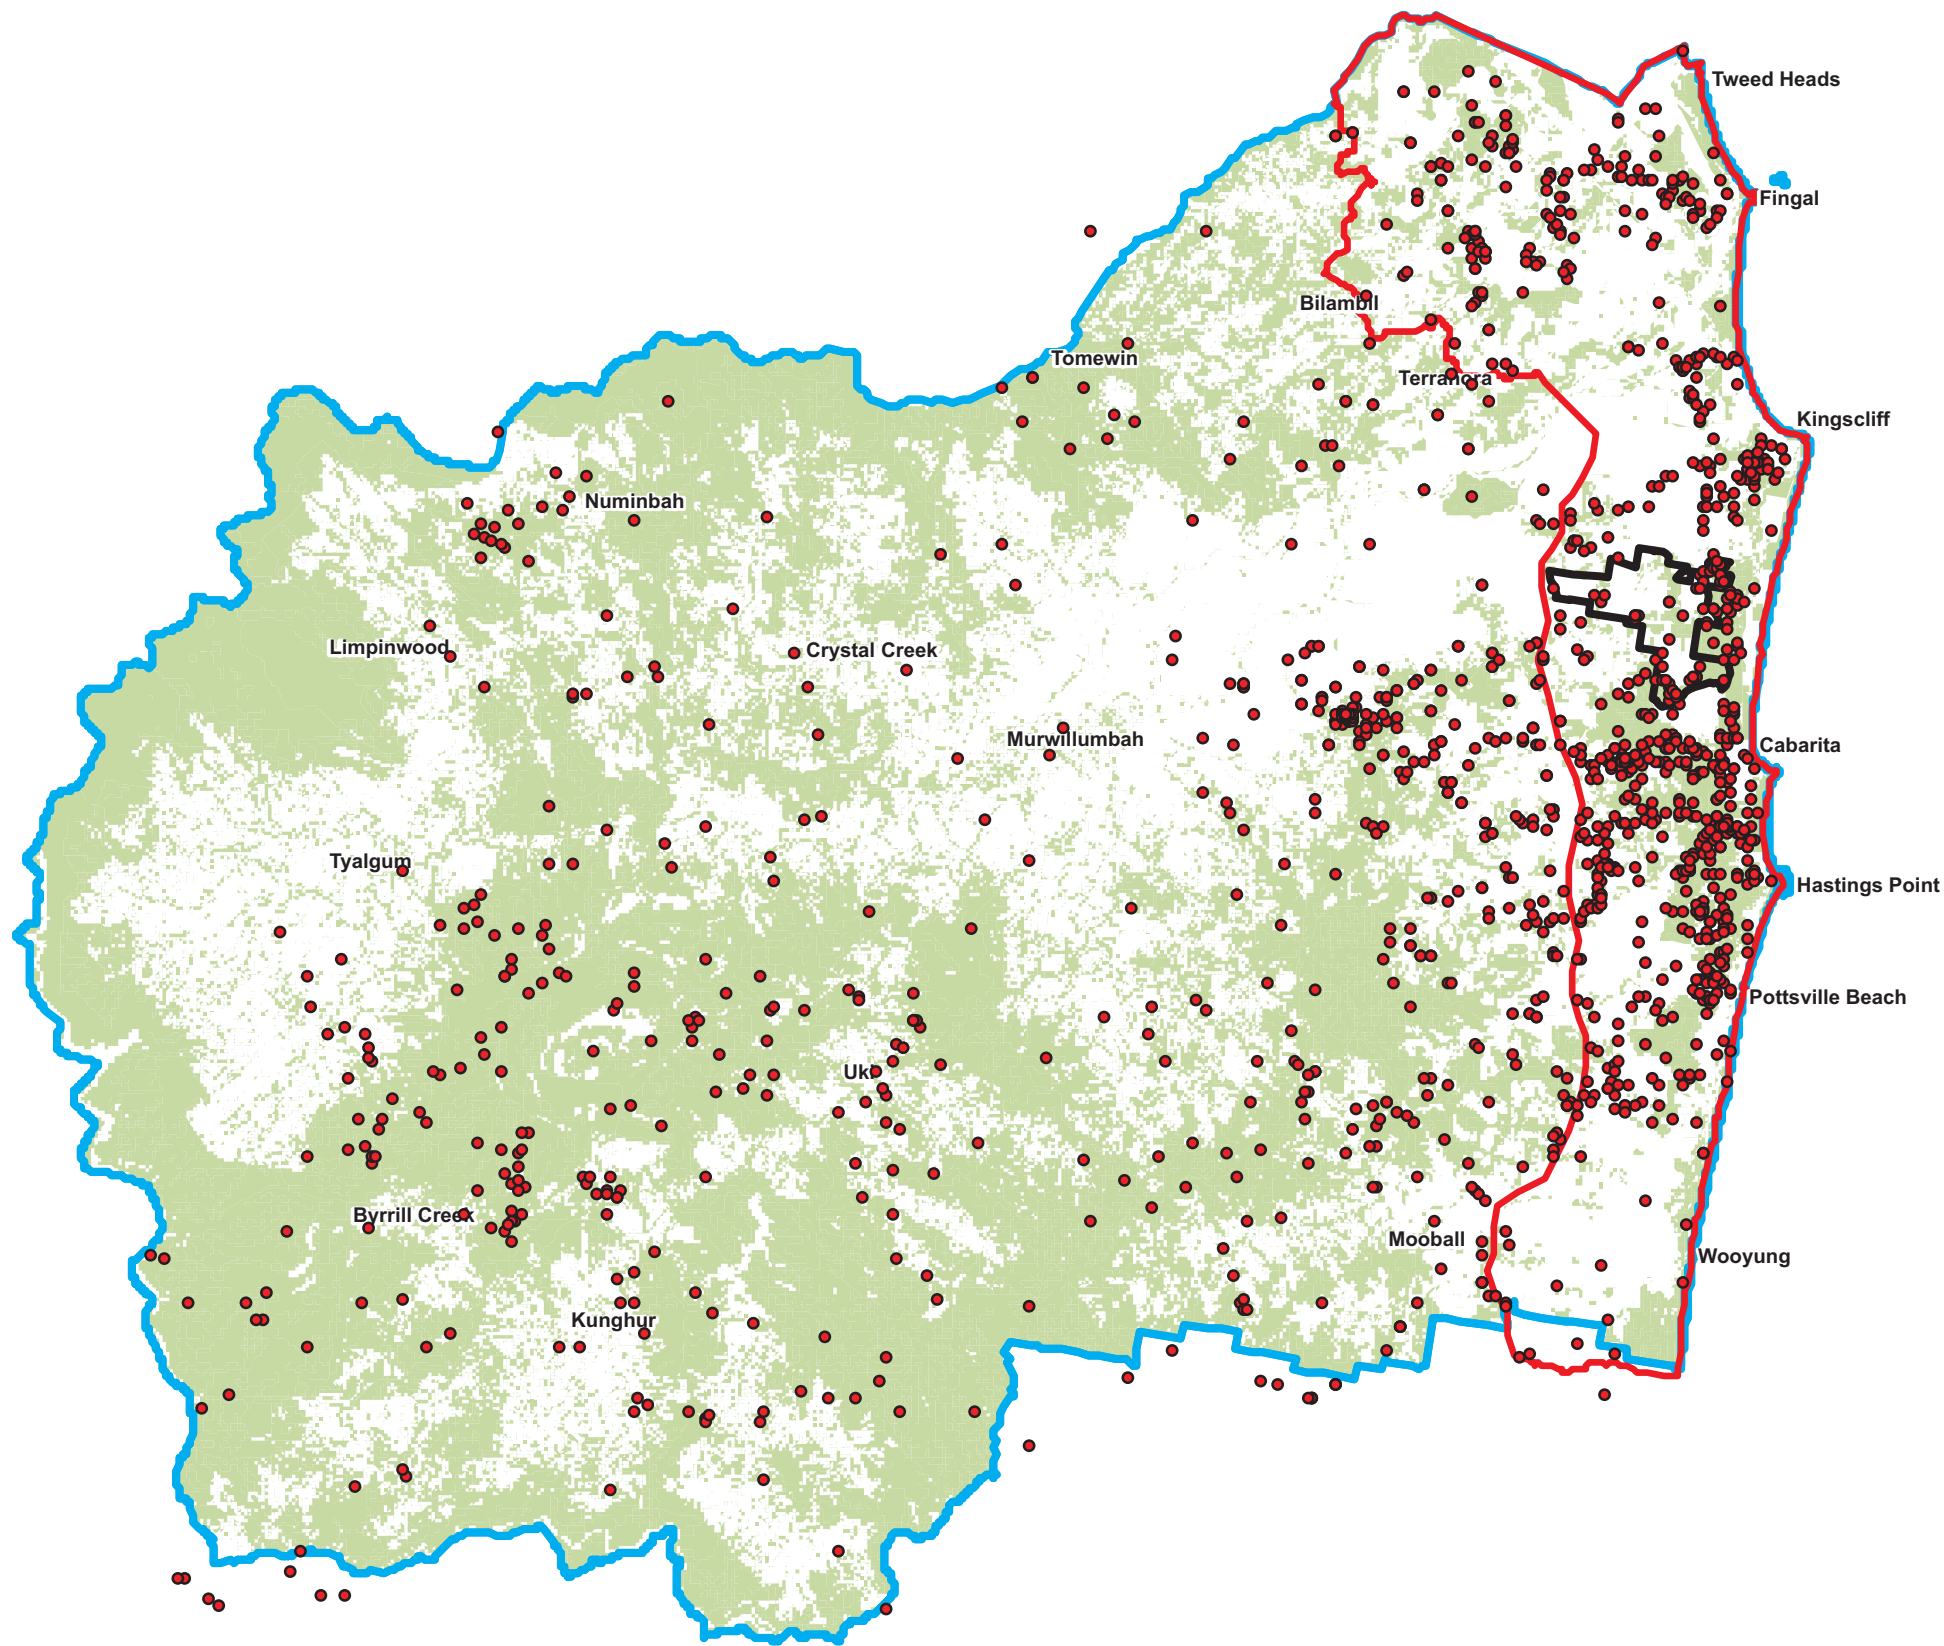

SOURCE: JWA Site Investigations;
 Landpartners 2007 Aerial; Near Map June
 2011 Aerial
 SCALE: 1 : 20 000 @ A3
JAMES WARREN & ASSOCIATES PTY LIMITED
Environmental Consultants

CLIENT
 Project 28 Pty Ltd
 PROJECT
 Response to DSEWPC RFI
 Kings Forest
 Melaleuca Drive, Duranbah, NSW
 Shire of Tweed

FIGURE 10
 PREPARED: BW
 DATE: 21 August 2012
 FILE: N97017_TSMP_Base.dwg

TITLE
**WALLUM
 SEDGE FROG
 COMPENSATORY
 HABITAT & RECORDS**

LEGEND

- Linkages
- Metapopulation Boundaries
 - Significant Activity
 - High Activity
 - - Undefined Boundary
- ★ Koala Sightings
- Nature Reserve
- Major Roads
- ▭ Tweed Coastal Strip
- ▭ Tweed LGA Boundary
- ▭ Kings Forest Boundary

FIGURE 11

PREPARED: BW
DATE: 21 August 2012
FILE:N97017_Koala Pop.cdr

TITLE
**INDICATIVE
METAPOPOPULATION
BOUNDARIES &
LINKAGES**

LEGEND

- Koala Records
- Bushland
- ▭ Tweed Coastal Strip
- ▭ Tweed LGA Boundary
- ▭ Kings Forest Boundary

LEGEND

- Koala
- Kings Forest Boundary

Note: Records shown on the Kings Forest site are since 1990 and include data collected during radio-tracking programs. The records shown include small-scale movements of Koalas over a number of days/nights.