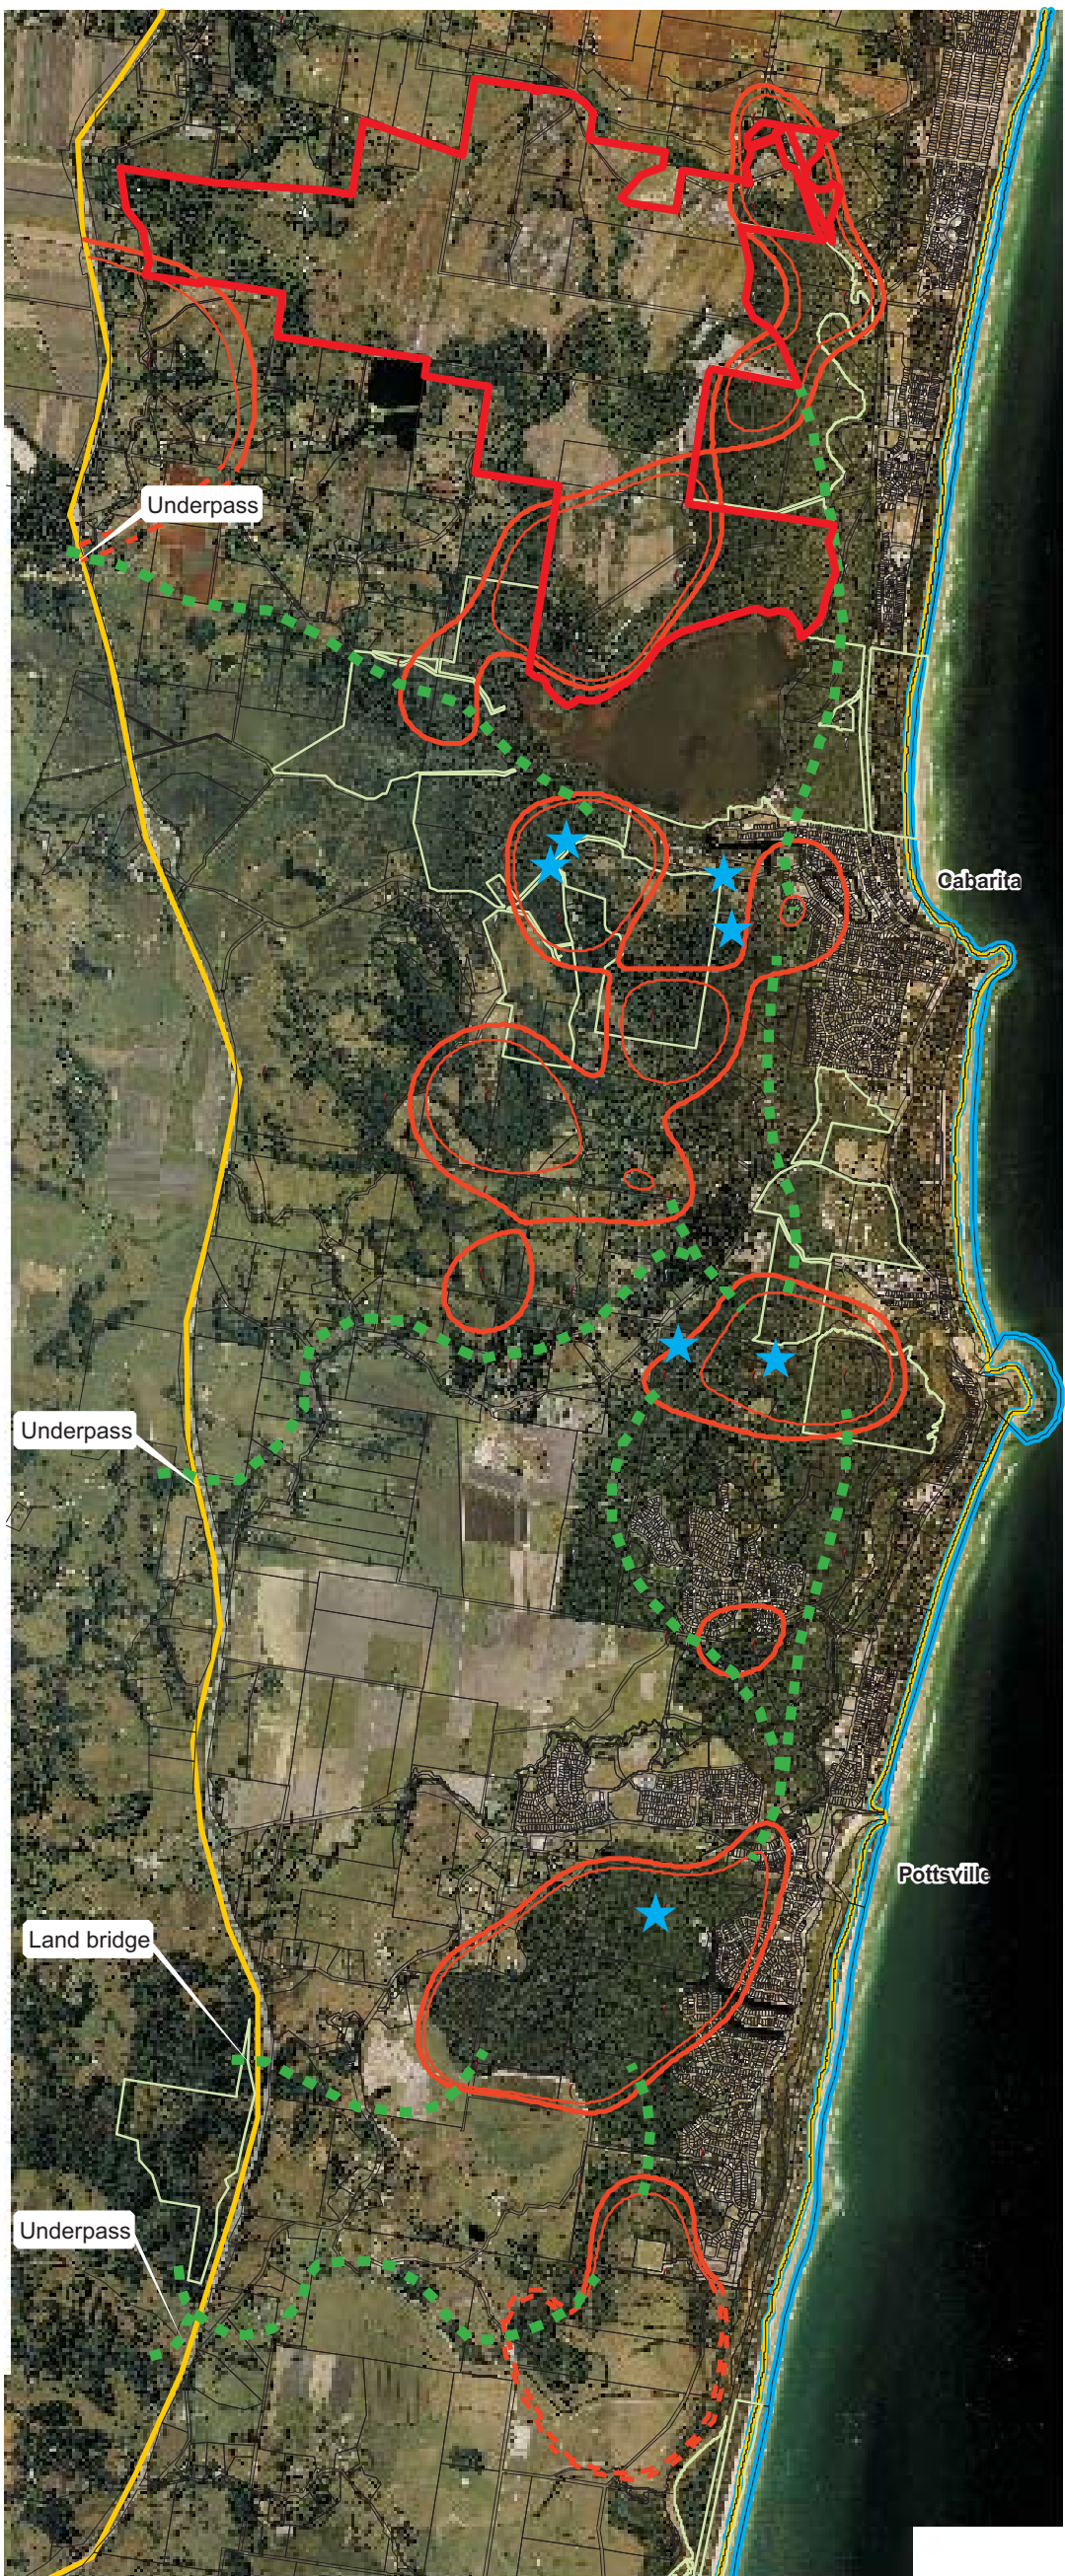

LEGEND

-  Proposed Broad leaf paperbark
- at 7m centres
-  Proposed Swamp mahogany
- at 7m centres (within identified Koala
food tree planting areas only - refer to KPOM)
-  Proposed melanhole (0.6x1.8m TYP.)
surrounded by Saw sedges

FIGURE 9

PREPARED: BW
DATE: 23 August 2012
FILE: N97017_frog habitat.cdr

TITLE
**TYPICAL
WALLUM SEDGE
FROG HABITAT
PLAN & SECTION**

LEGEND

- Wallum Sedge Frog Compensatory Habitat
- Wallum Sedge Frog
- Kings Forest Boundary

SOURCE: JWA Site Investigations;
 Landpartners 2007 Aerial; Near Map June
 2011 Aerial
 SCALE: 1 : 20 000 @ A3
JAMES WARREN & ASSOCIATES PTY LIMITED
Environmental Consultants

CLIENT
 Project 28 Pty Ltd
 PROJECT
 Response to DSEWPC RFI
 Kings Forest
 Melaleuca Drive, Duranbah, NSW
 Shire of Tweed

FIGURE 10
 PREPARED: BW
 DATE: 21 August 2012
 FILE: N97017_TSMP_Base.dwg

TITLE
**WALLUM
 SEDGE FROG
 COMPENSATORY
 HABITAT & RECORDS**

LEGEND

- Linkages
- Metapopulation Boundaries
 - Significant Activity
 - High Activity
 - - Undefined Boundary
- ★ Koala Sightings
- Nature Reserve
- Major Roads
- ▭ Tweed Coastal Strip
- ▭ Tweed LGA Boundary
- ▭ Kings Forest Boundary