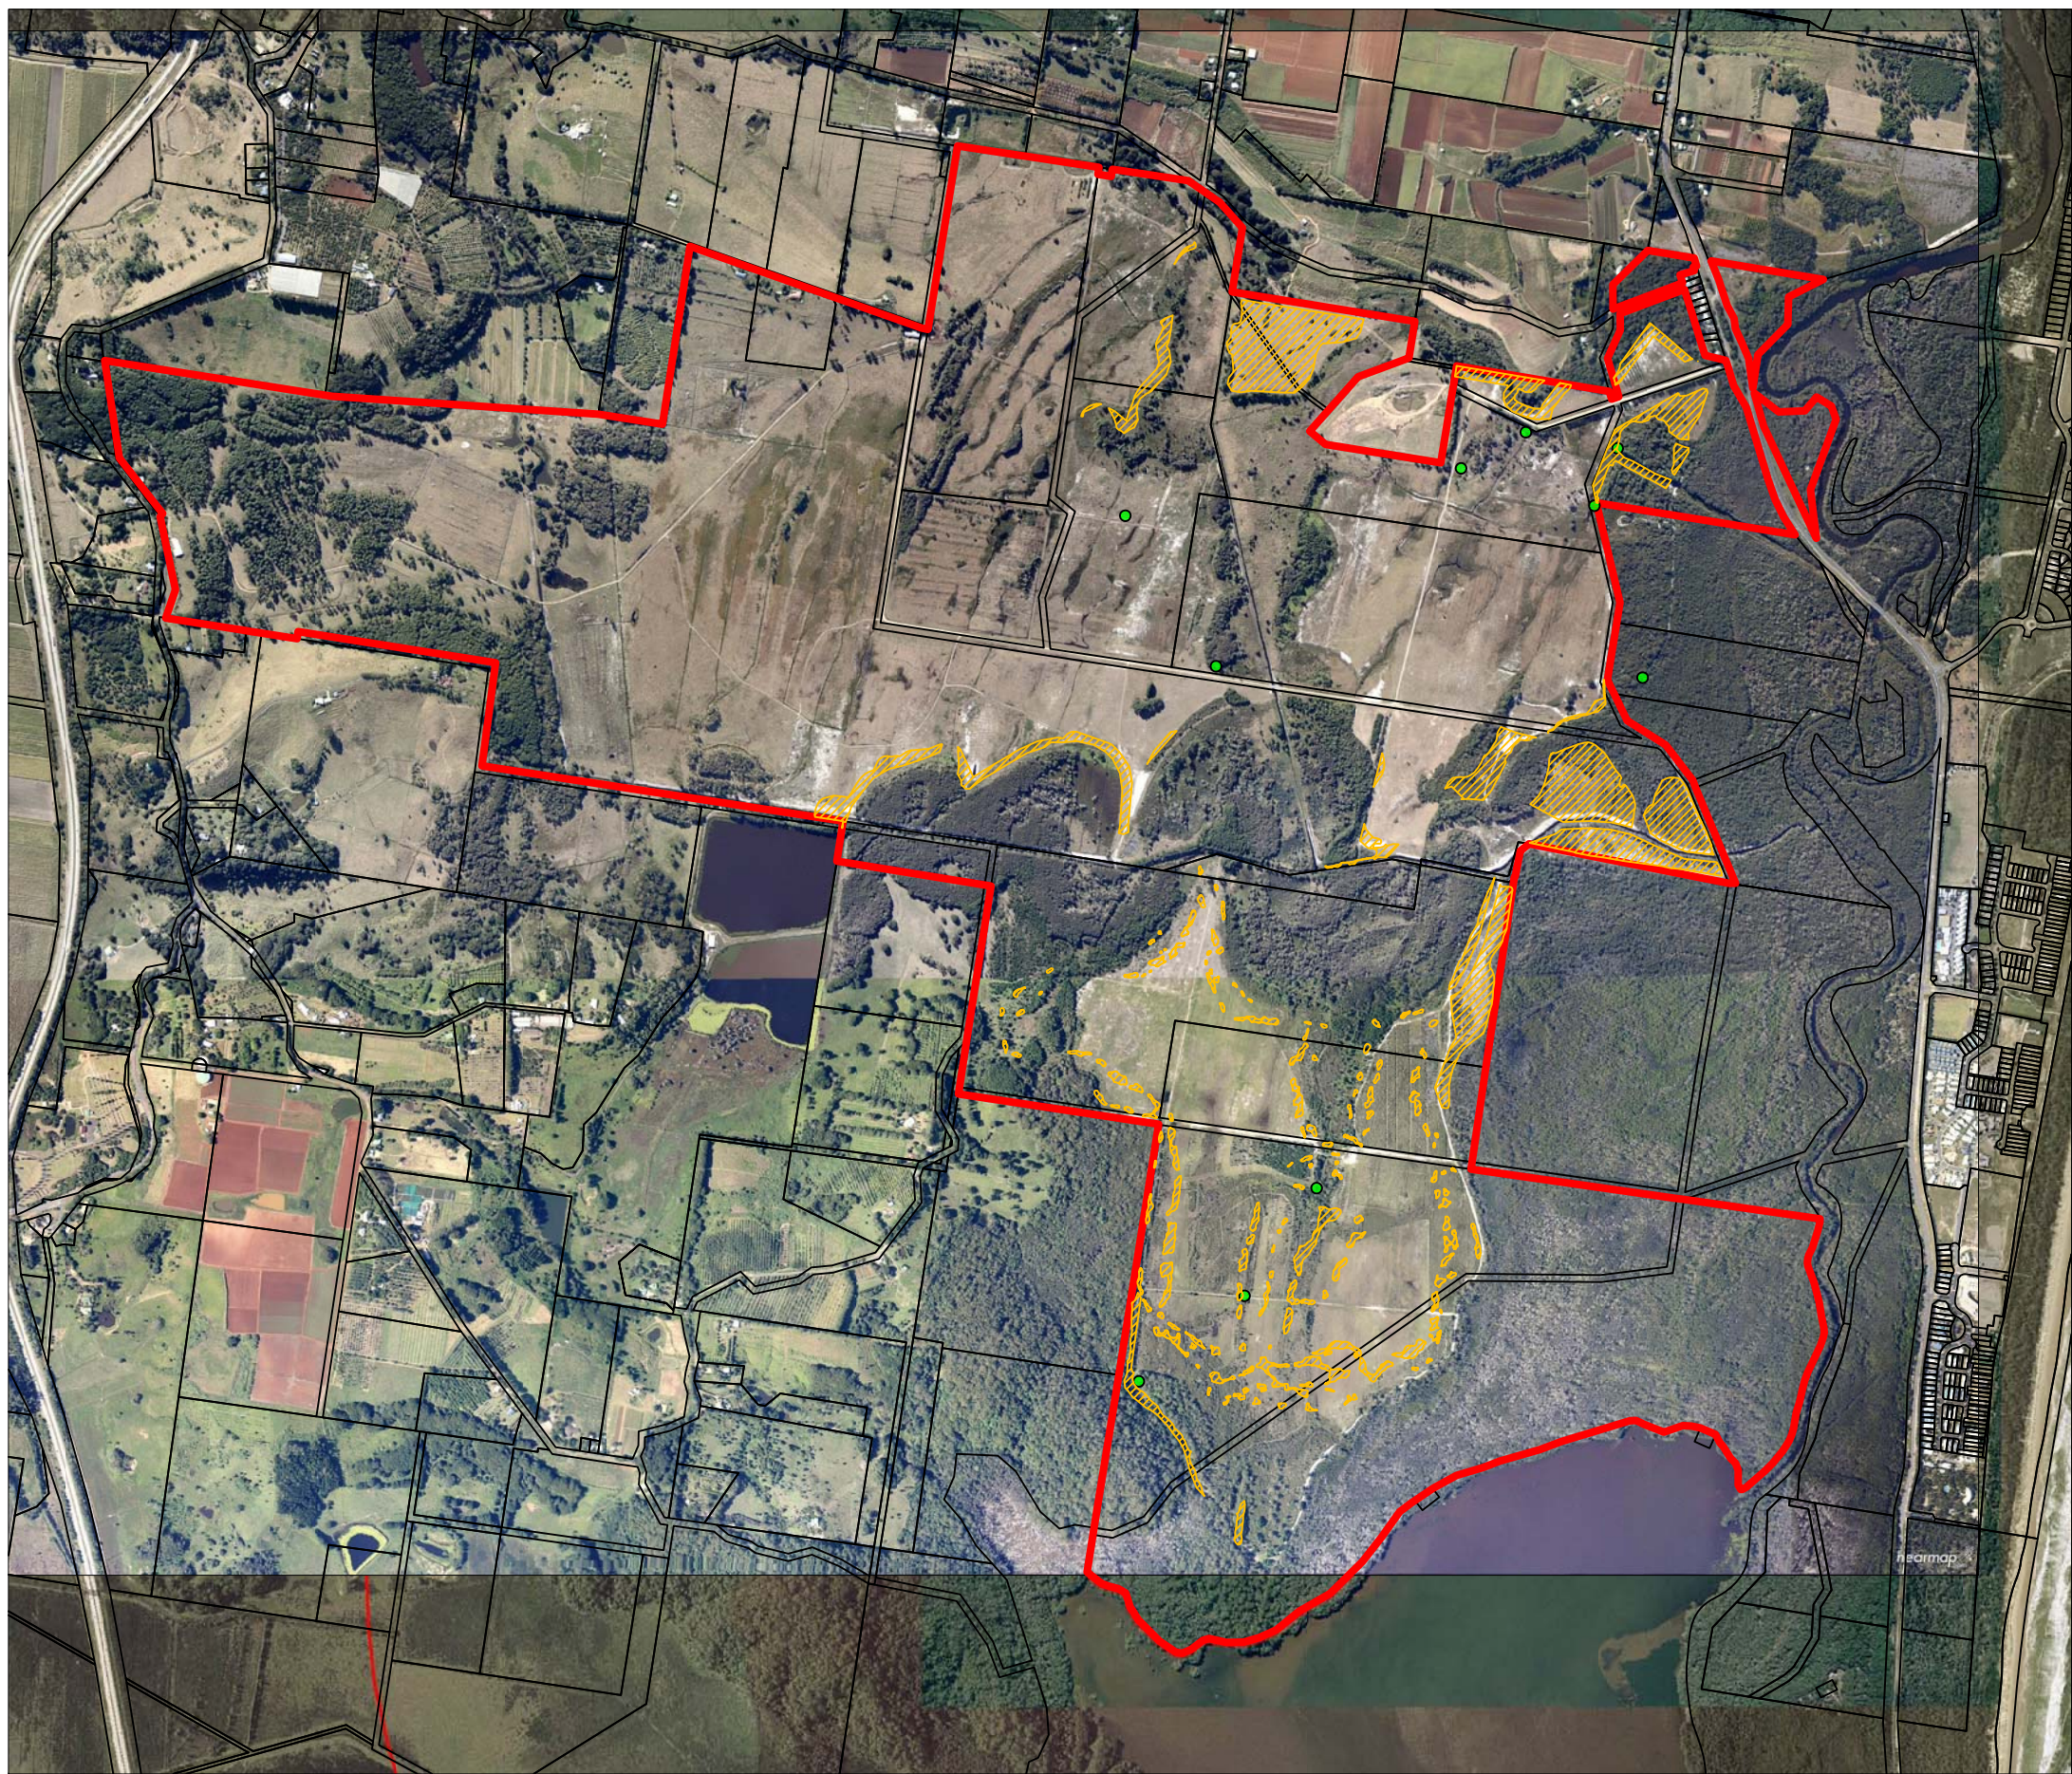

LEGEND

- Wallum Sedge Frog Compensatory Habitat
- Wallum Sedge Frog
- Kings Forest Boundary

SOURCE: JWA Site Investigations;
Landpartners 2007 Aerial; Near Map June
2011 Aerial
SCALE: 1 : 20 000 @ A3
JAMES WARREN & ASSOCIATES PTY LIMITED
Environmental Consultants

CLIENT
Project 28 Pty Ltd
PROJECT
Response to DSEWPC RFI
Kings Forest
Melaleuca Drive, Duranbah, NSW
Shire of Tweed

FIGURE 10
PREPARED: BW
DATE: 21 August 2012
FILE: N97017_TSMP_Base.dwg

TITLE
**WALLUM
SEDGE FROG
COMPENSATORY
HABITAT & RECORDS**