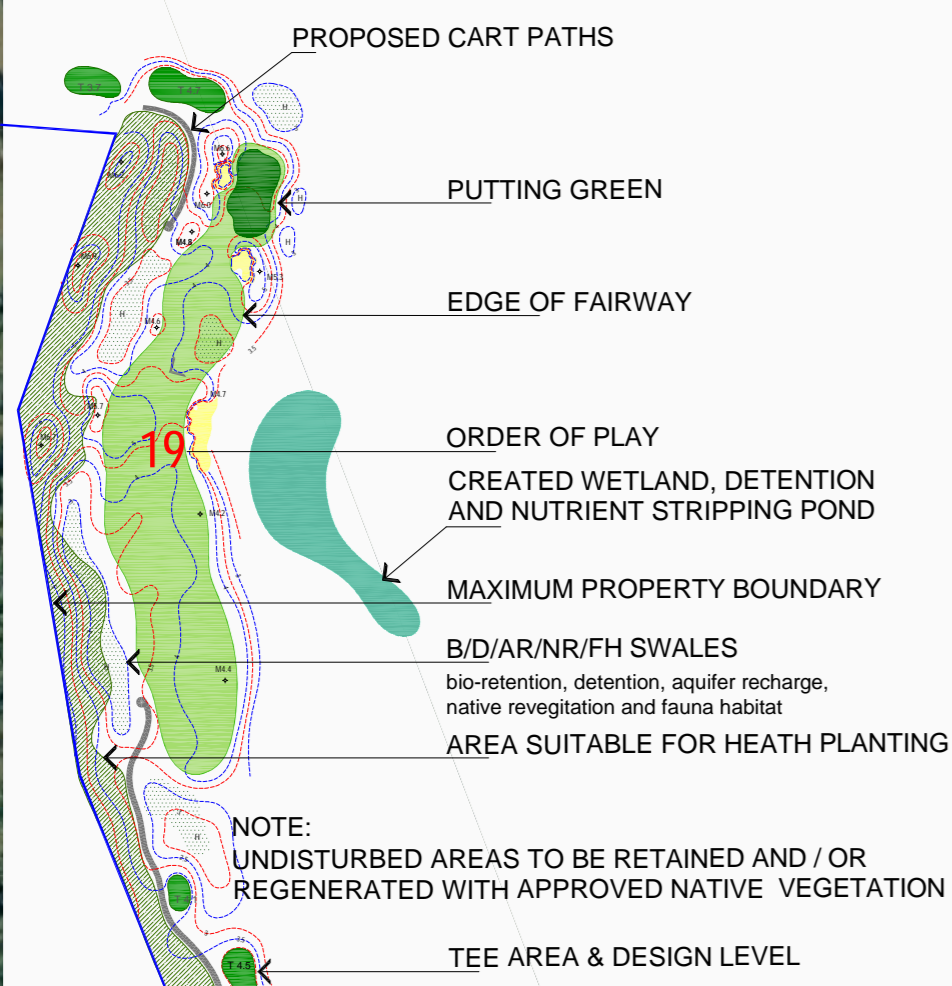

KINGS FOREST

KINGSCLIFF N.S.W. AUSTRALIA

CUDGEN PADDOCK GOLF COURSE GRADING PLAN