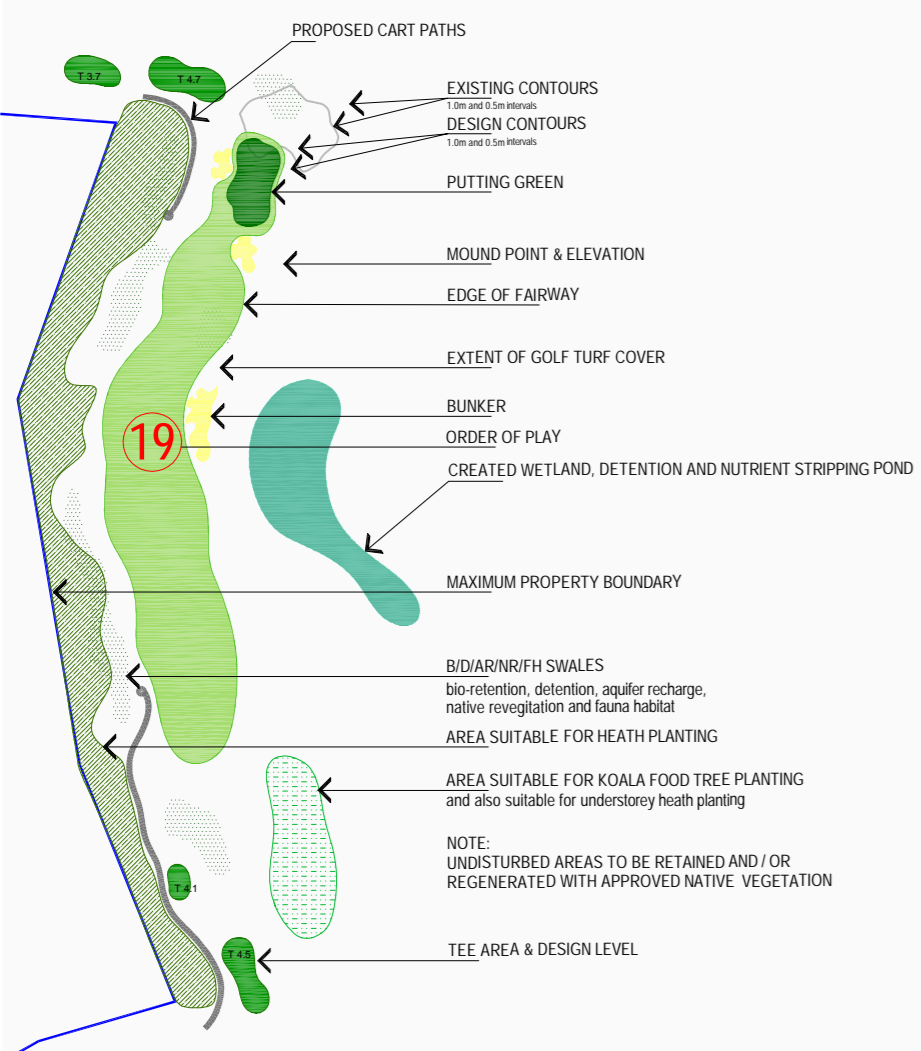

LEGEND:

19.5 Ha HEATH ZONES
 include earthworked areas to be planted, koala food trees undisturbed to be planted, undisturbed areas that are regenerating and undisturbed areas that will be rehabilitated.

KINGS FOREST
 KINGSCLIFF N.S.W. AUSTRALIA
CUDGEN PADDOCK GOLF COURSE
 LAYOUT AND HEATH ZONES

prepared by:

GND GOLF DESIGN

3 / 2 Coast Road, HASTINGS POINT, NSW 2489
 PH: (02) 6676 2949
 FAX: (02) 6676 0262
 EMAIL: graham@gndgolf.com.au
 ACN 059 803 922

DATE:
September '11

DRAWING No.:
G205.GP.04 B

A - amend holes 4, 5 & 6 for heath and hole 7 for K5
 B - Western entry road relocated and heath area confirmed