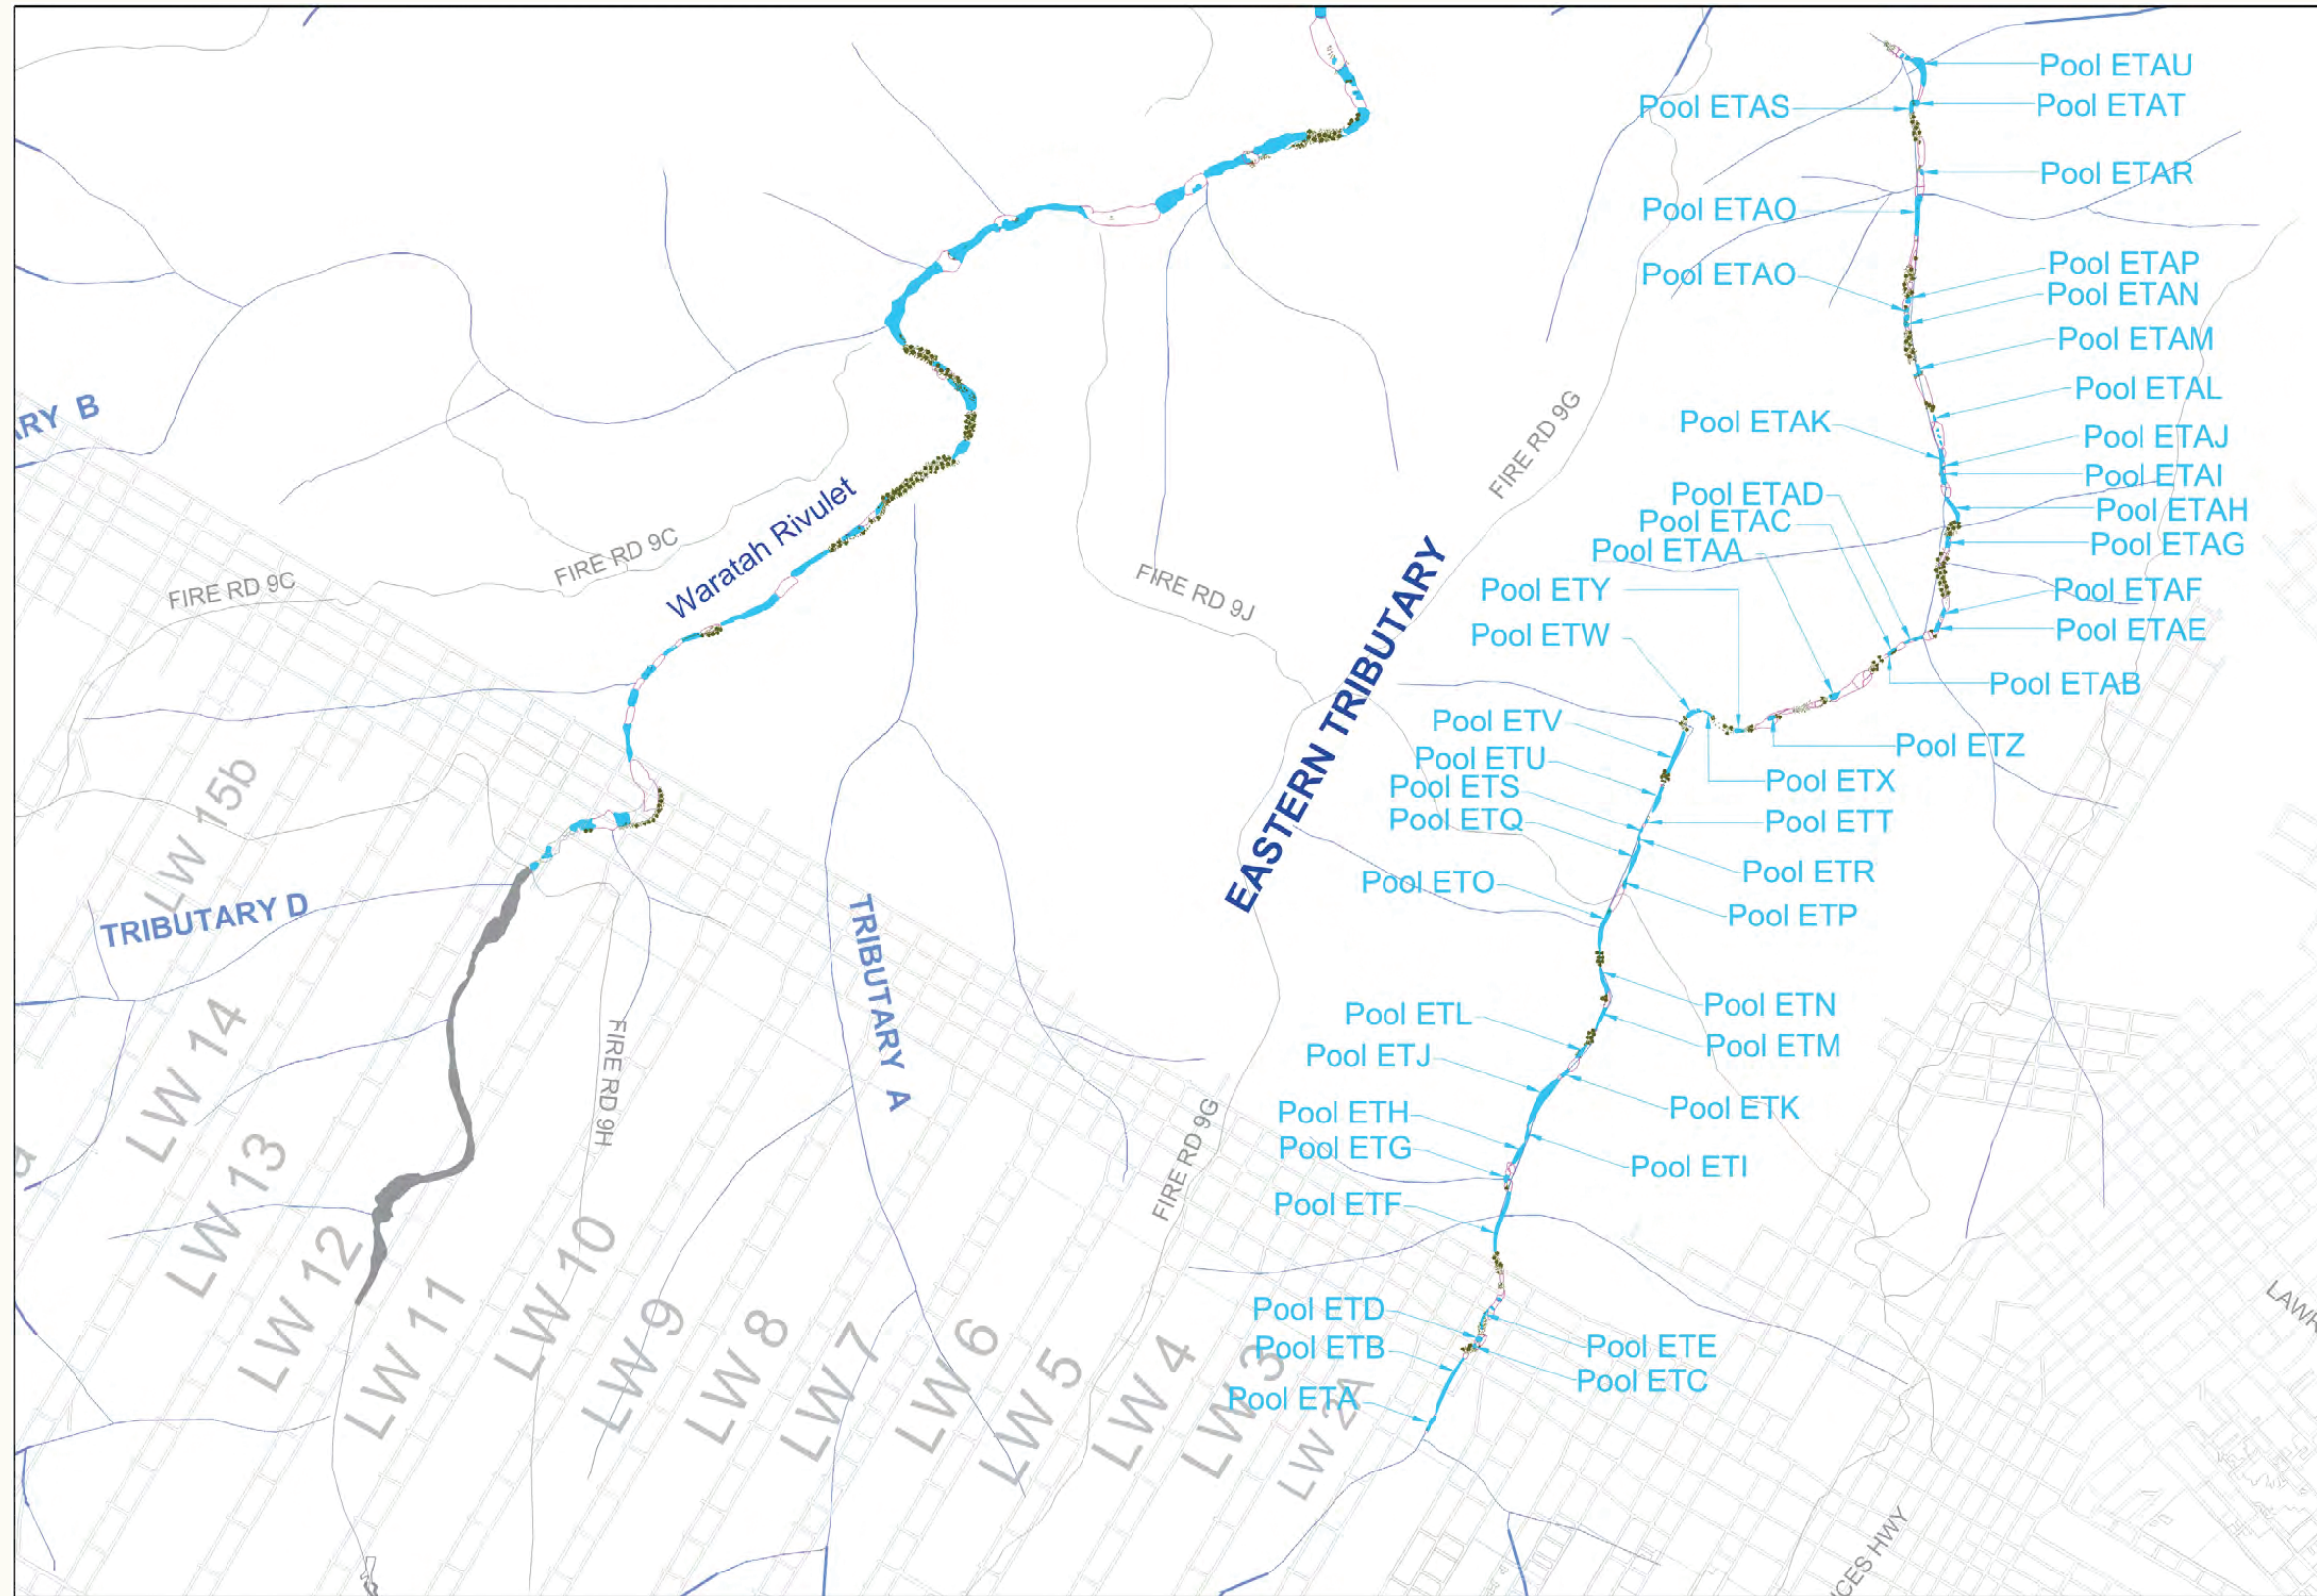

METROPOLITAN COAL

FIGURE D1
Waratah Rivulet Stream
Mapping Summary

METROPOLITAN COAL

FIGURE D2
Eastern Tributary Stream
Mapping Summary

FIGURE D3
Tributary A Stream
Mapping Summary

METROPOLITAN COAL

FIGURE D4
Tributary B Stream
Mapping Summary