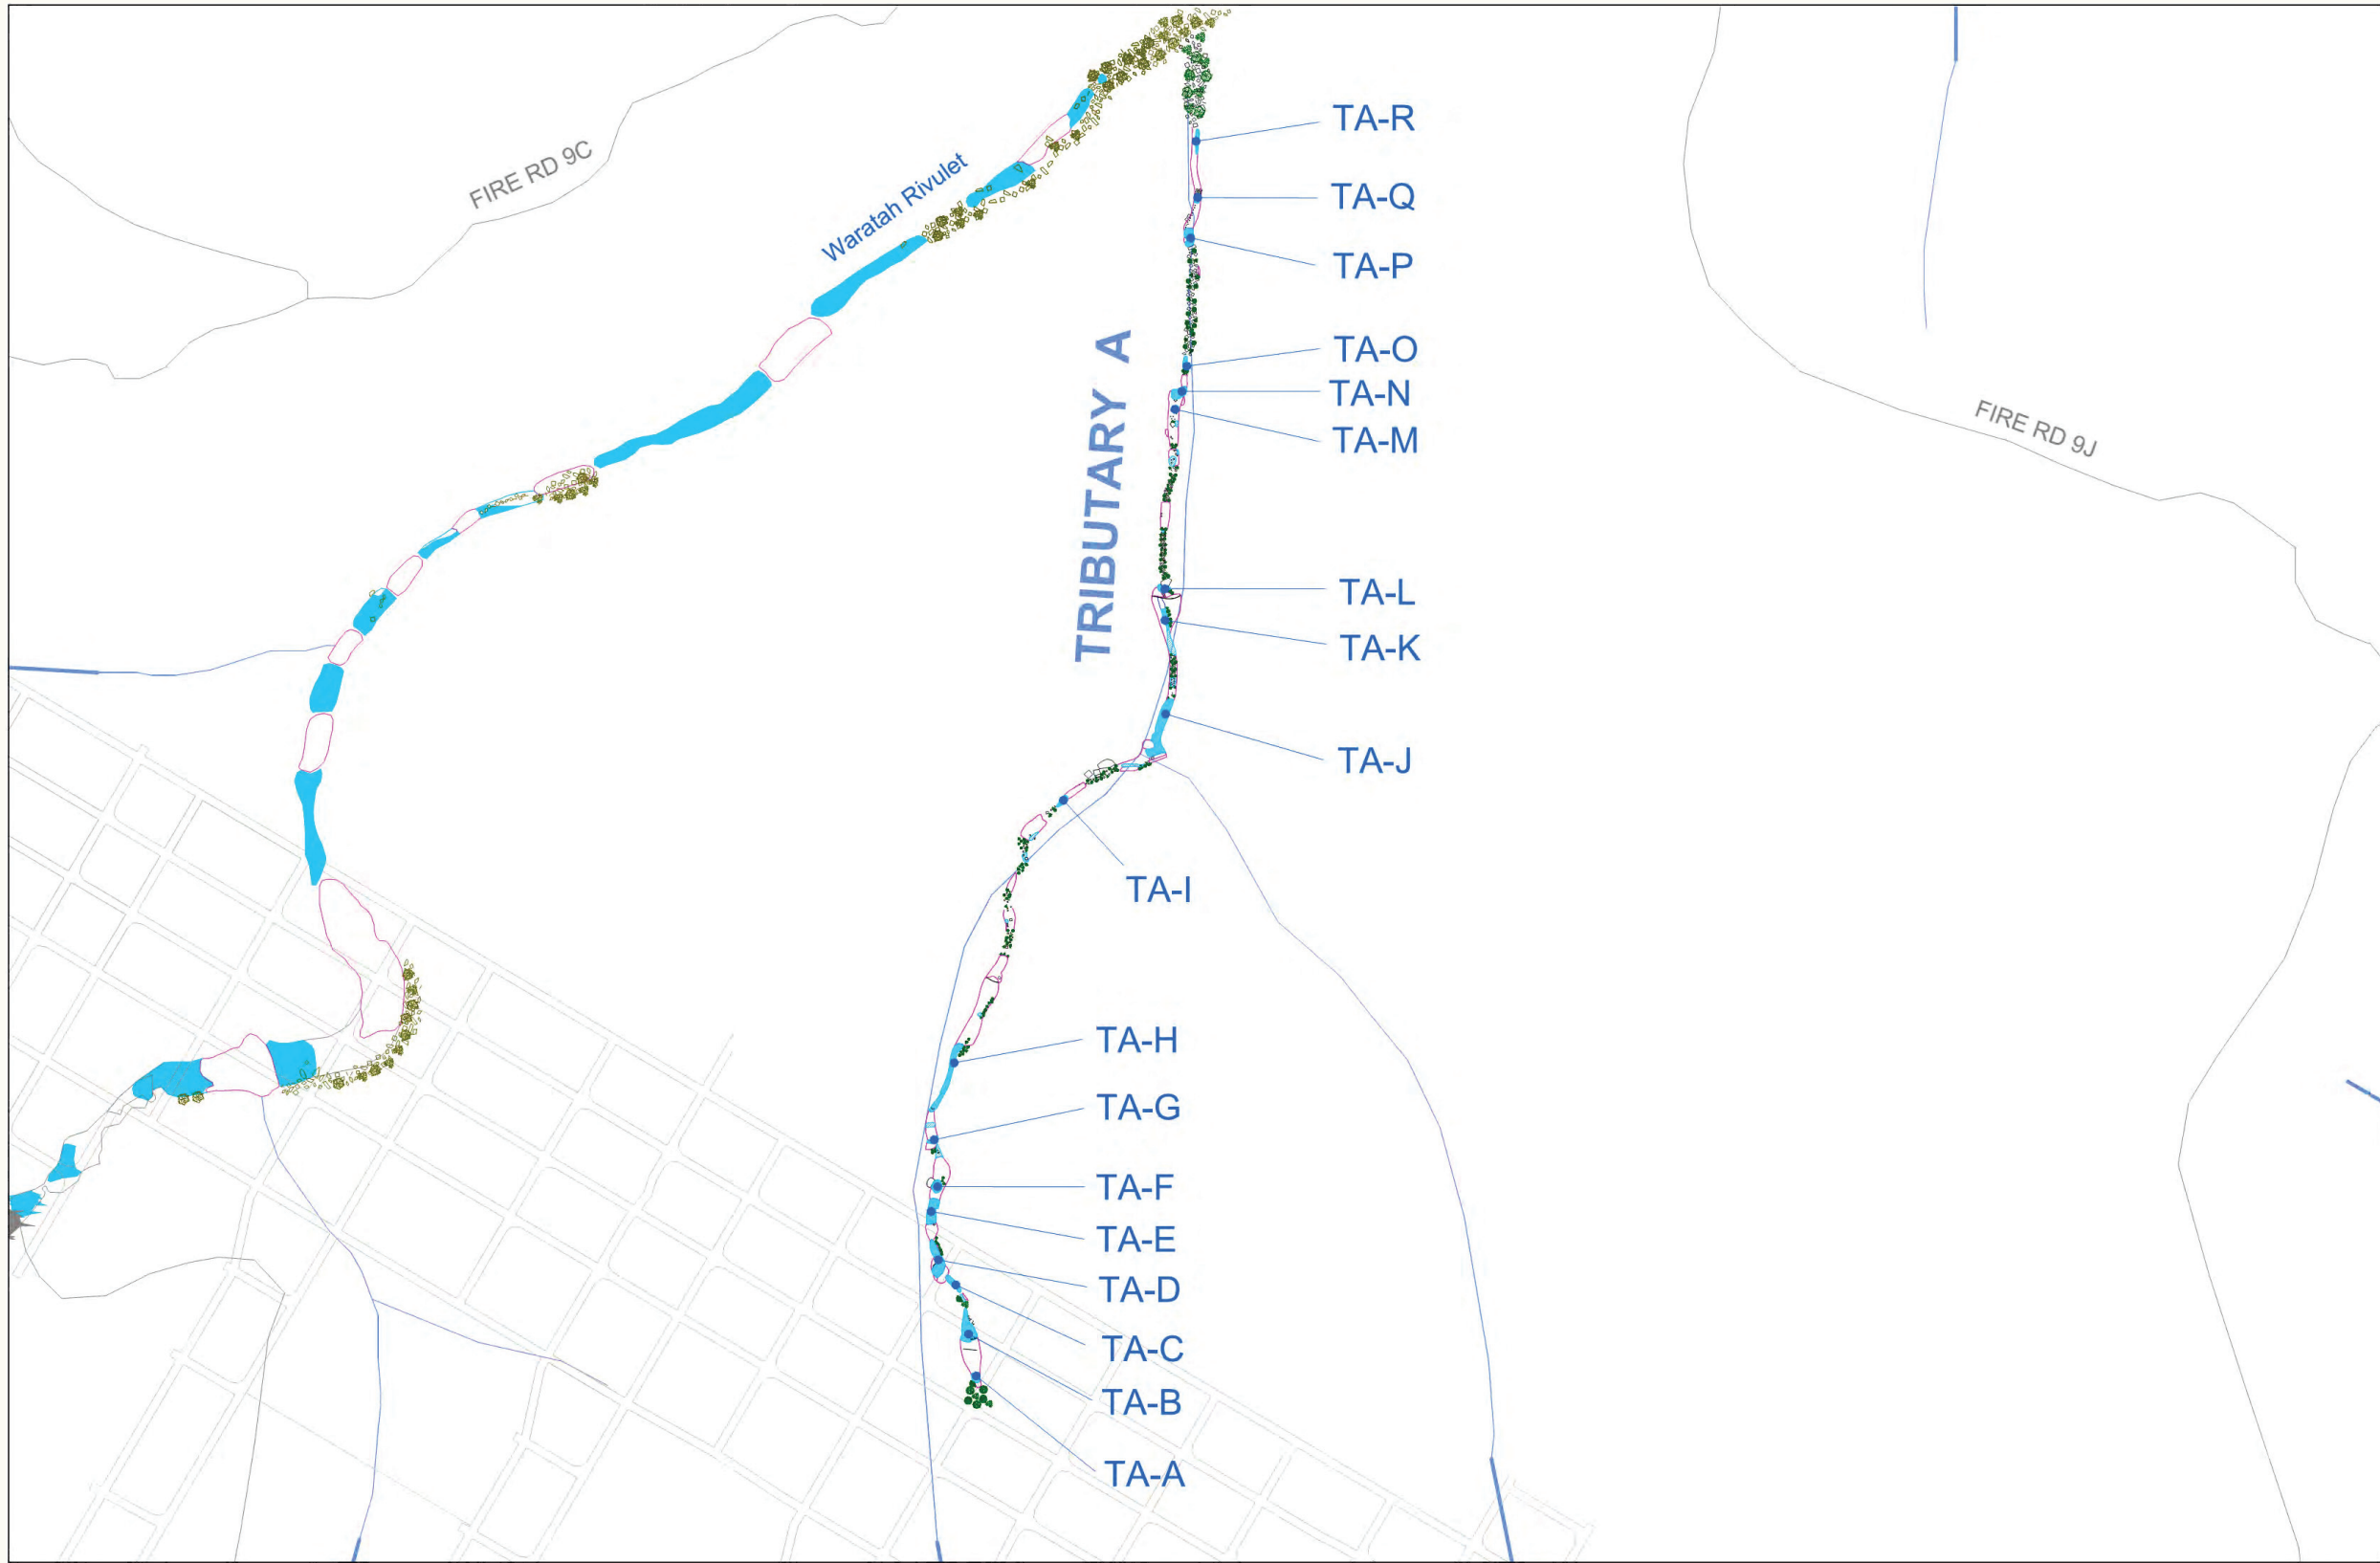

METROPOLITAN COAL

FIGURE D1
Waratah Rivulet Stream
Mapping Summary

METROPOLITAN COAL

FIGURE D2
Eastern Tributary Stream
Mapping Summary

FIGURE D3
Tributary A Stream
Mapping Summary

METROPOLITAN COAL

FIGURE D4
Tributary B Stream
Mapping Summary