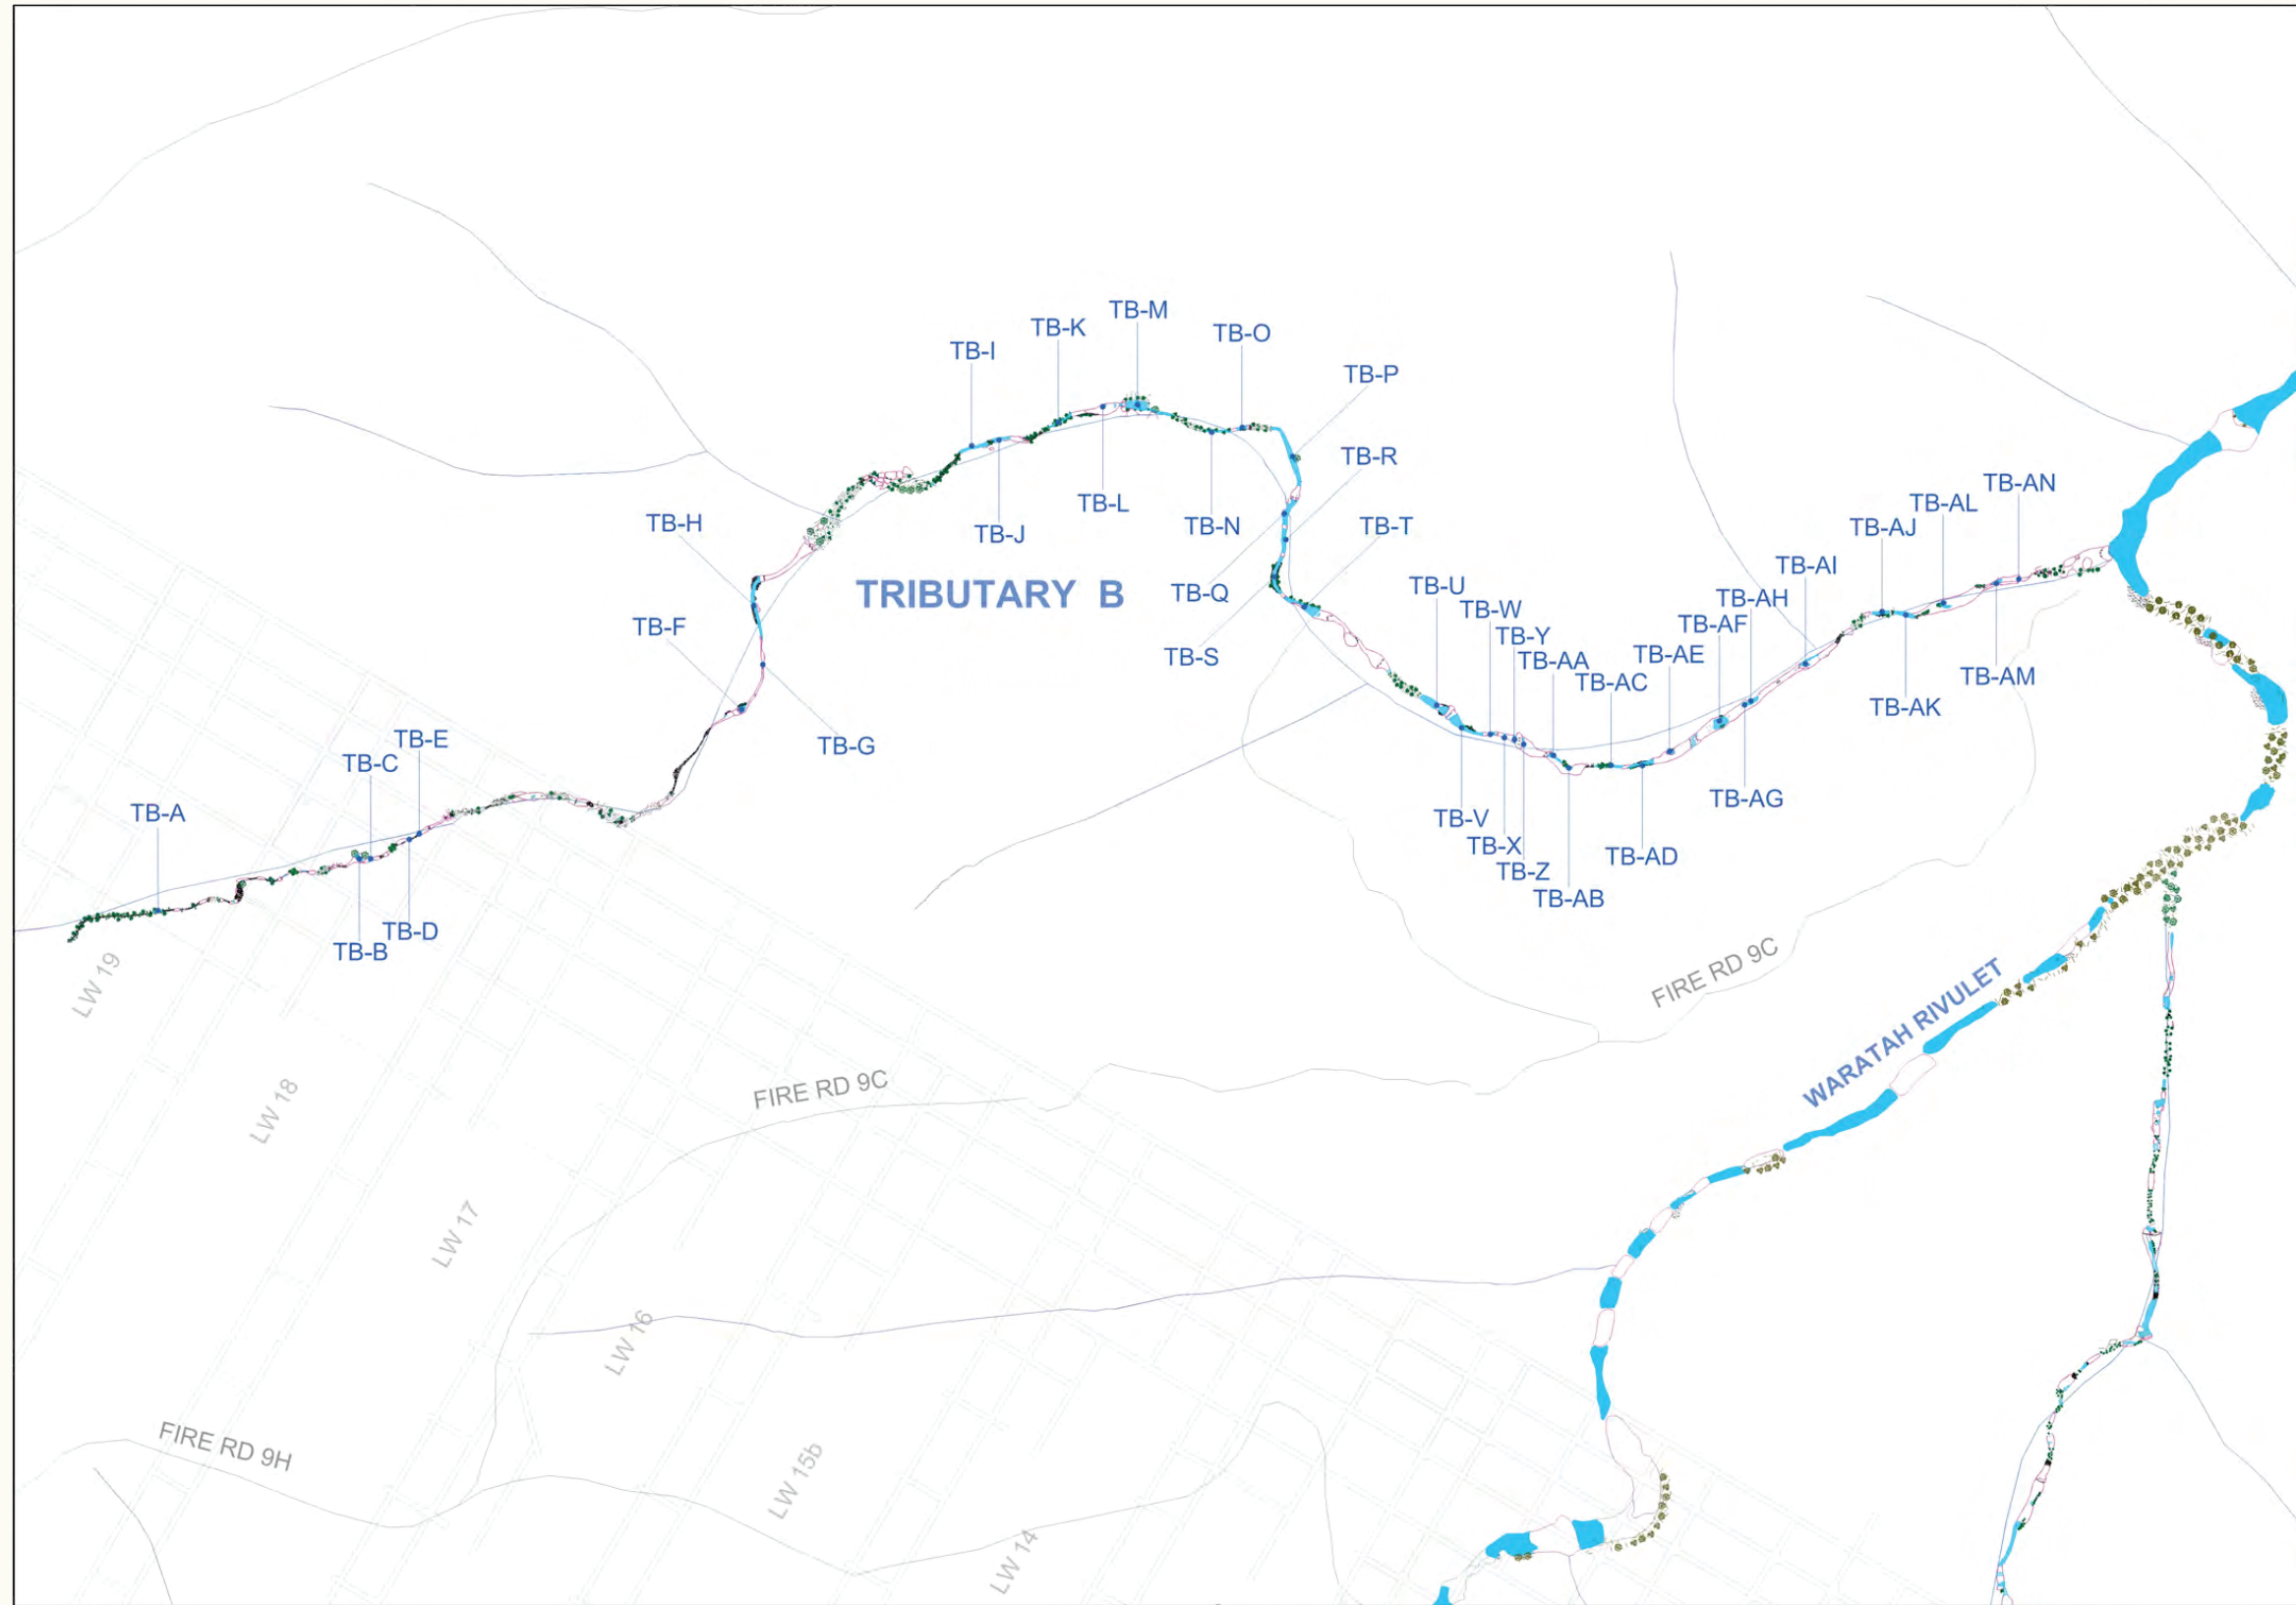

METROPOLITAN COAL

FIGURE D1
Waratah Rivulet Stream
Mapping Summary

METROPOLITAN COAL

FIGURE D2
Eastern Tributary Stream
Mapping Summary

FIGURE D3
Tributary A Stream
Mapping Summary

METROPOLITAN COAL

FIGURE D4
Tributary B Stream
Mapping Summary