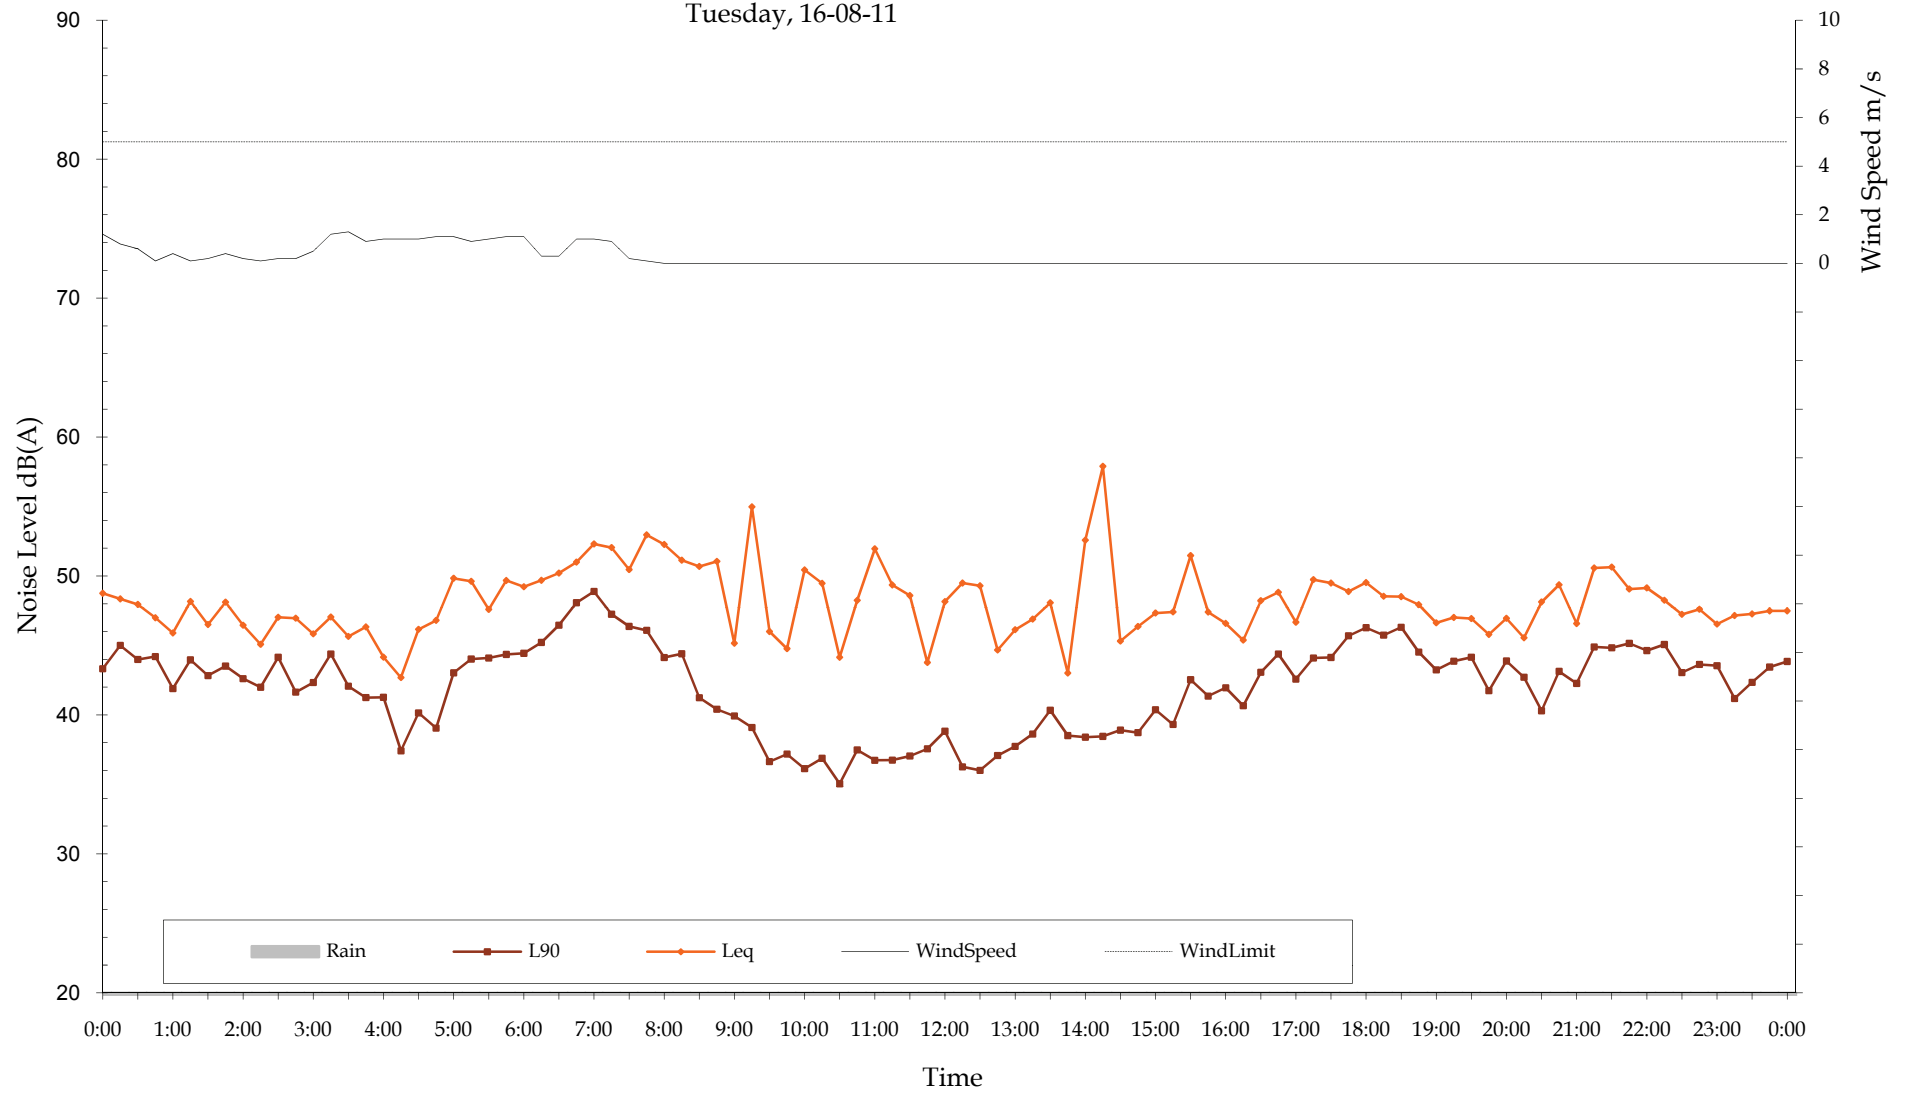

Measured Ambient Noise Levels
Ernst BarnOwl Data
Tuesday, 16-08-11