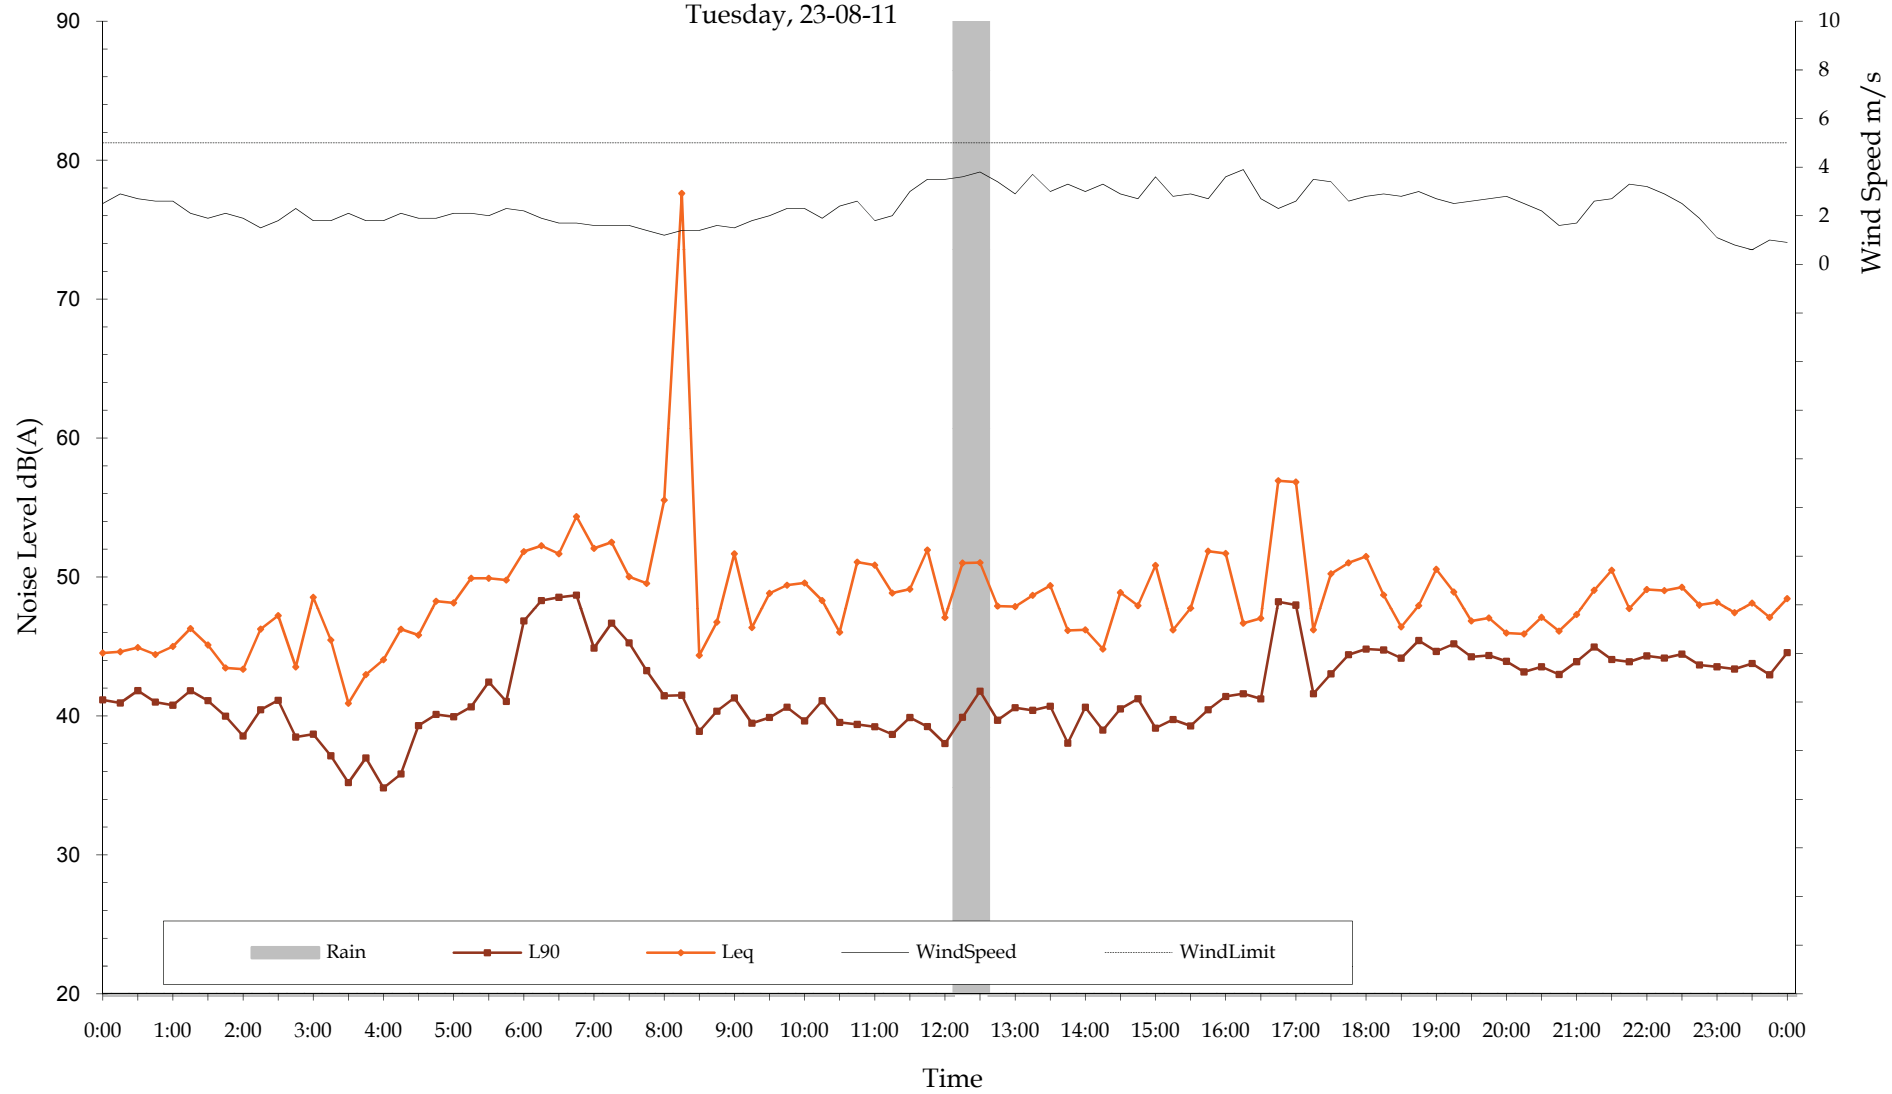

Measured Ambient Noise Levels
Ernst BarnOwl Data
Tuesday, 23-08-11