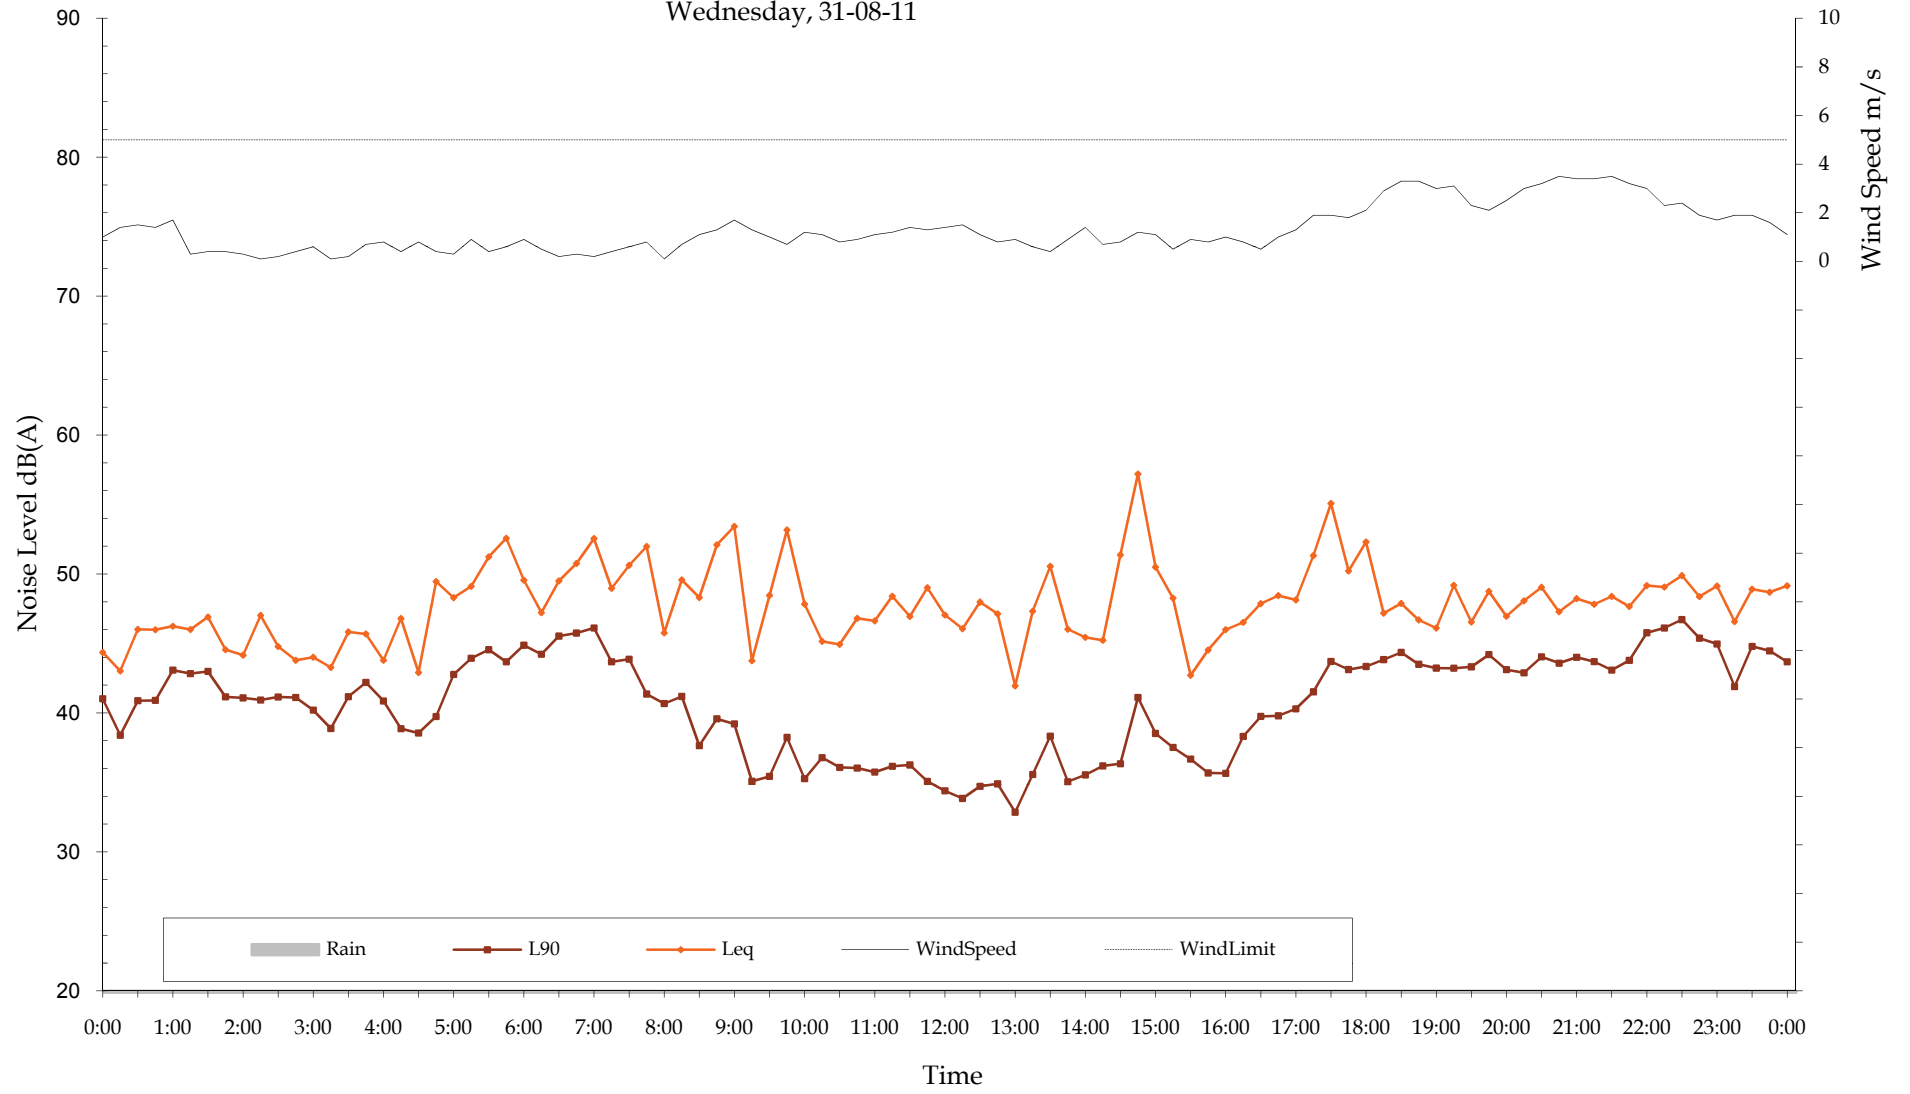

Measured Ambient Noise Levels
Ernst BarnOwl Data
Wednesday, 31-08-11