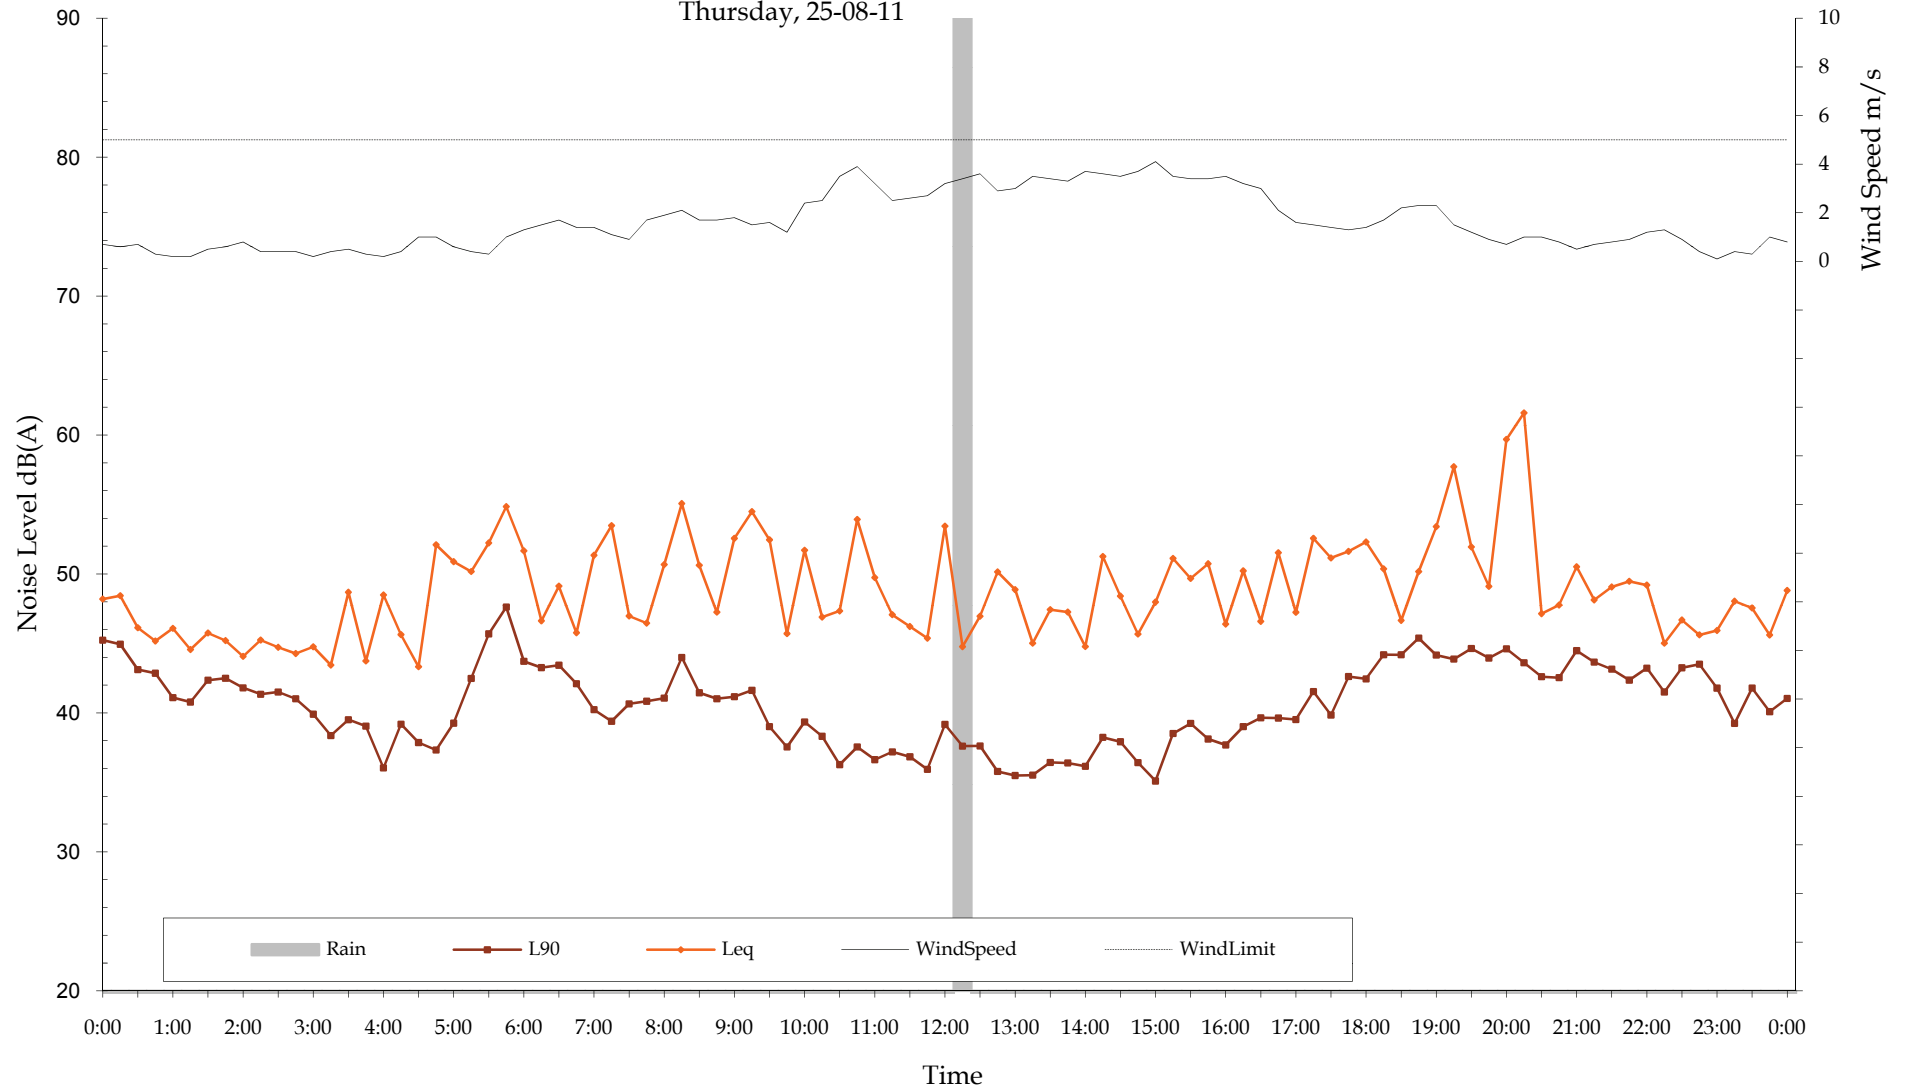

Measured Ambient Noise Levels
Ernst BarnOwl Data
Thursday, 25-08-11