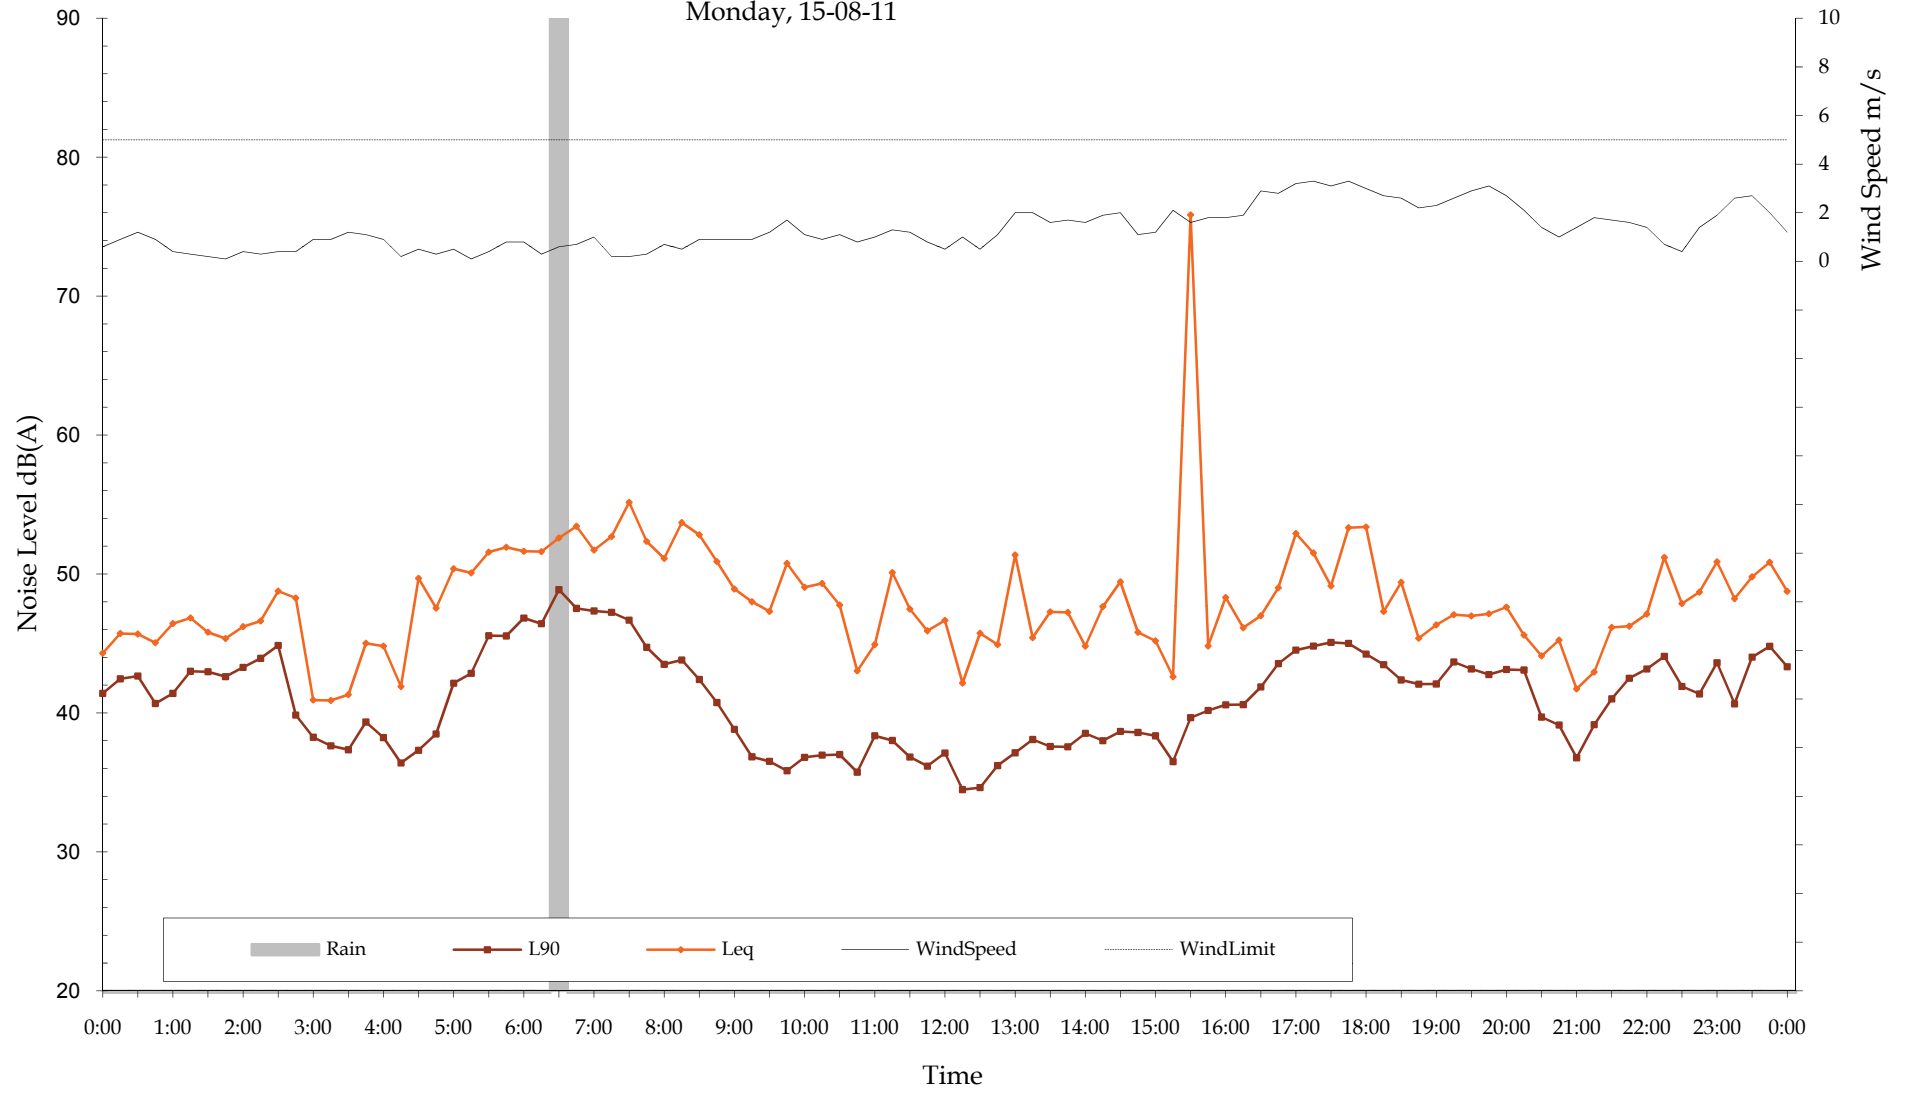

Measured Ambient Noise Levels
Ernst BarnOwl Data
Friday, 12-08-11

Measured Ambient Noise Levels
Ernst BarnOwl Data
Saturday, 13-08-11

Measured Ambient Noise Levels
Ernst BarnOwl Data
Sunday, 14-08-11

Measured Ambient Noise Levels
Ernst BarnOwl Data
Monday, 15-08-11