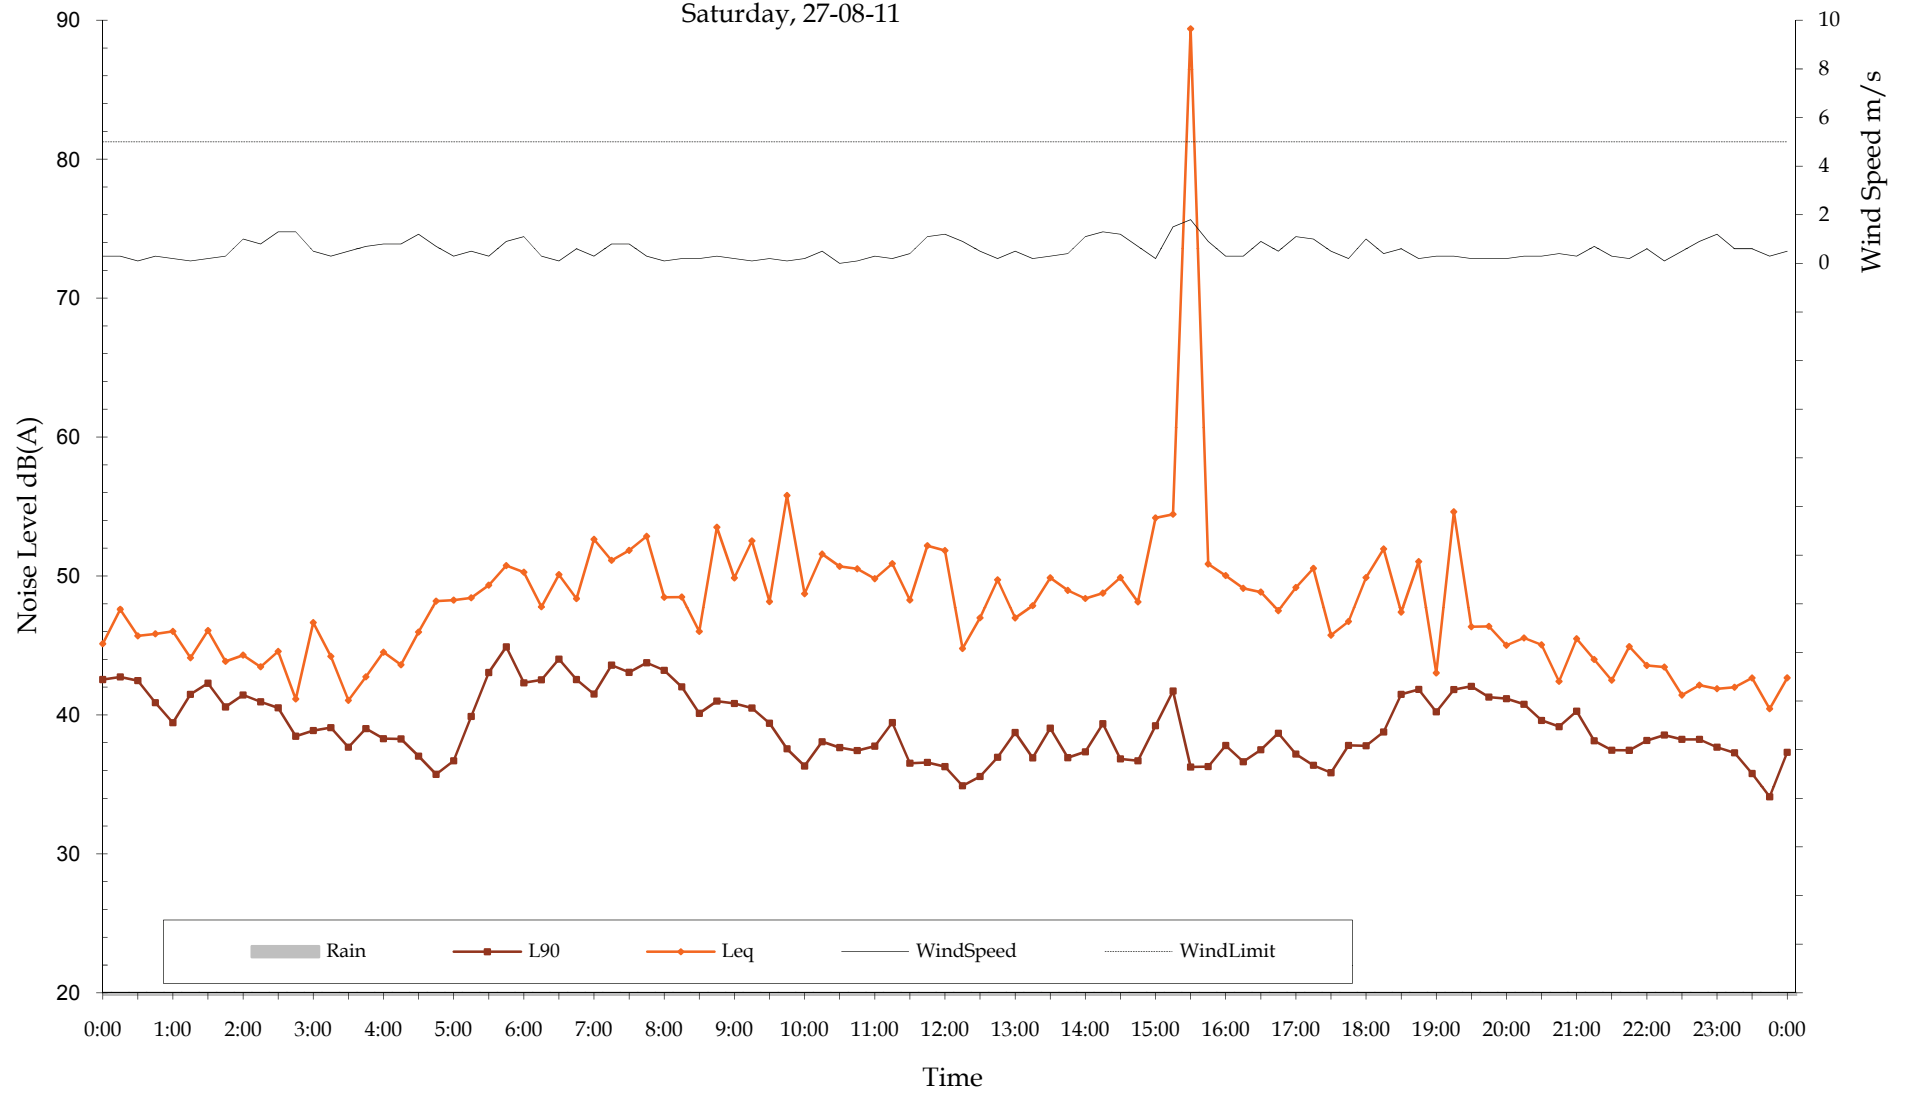

Measured Ambient Noise Levels
Ernst BarnOwl Data
Saturday, 27-08-11