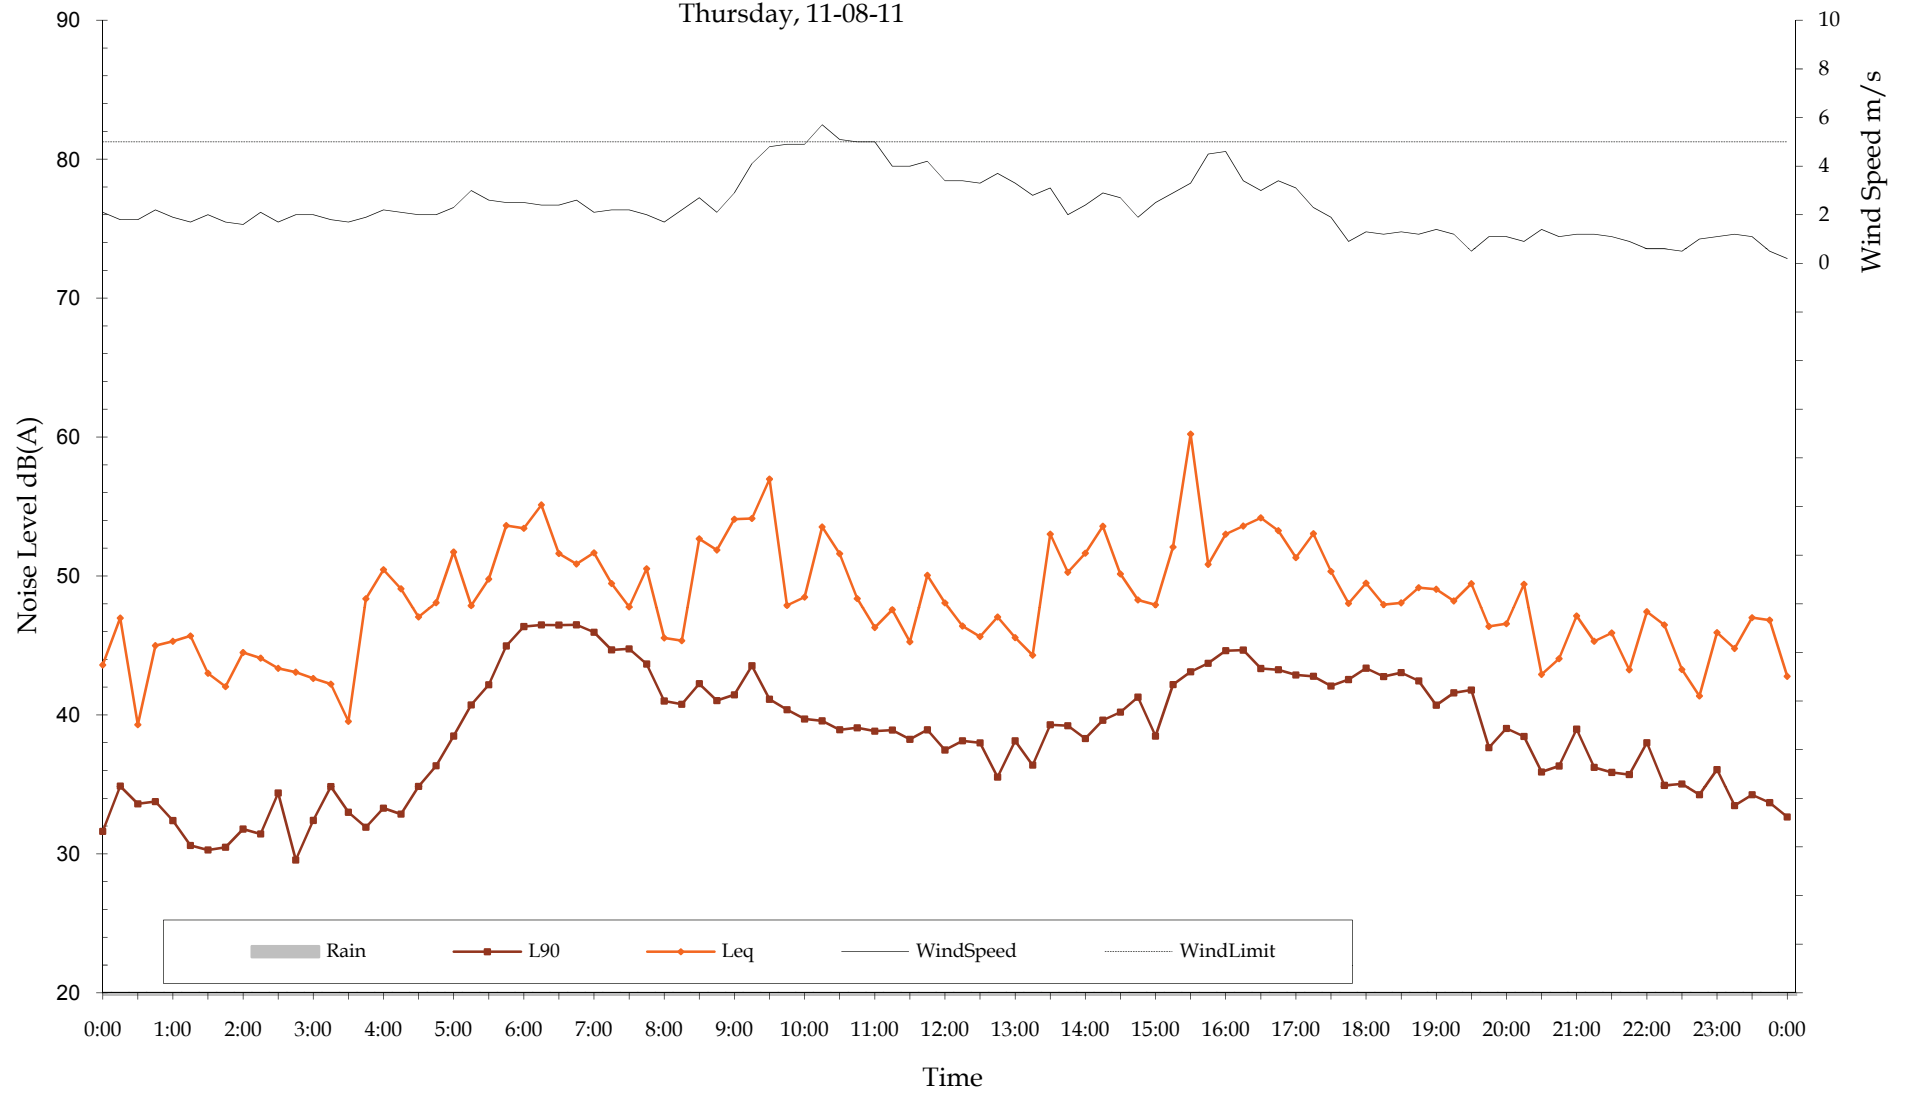

Measured Ambient Noise Levels
Ernst BarnOwl Data
Monday, 08-08-11

Measured Ambient Noise Levels
Ernst BarnOwl Data
Tuesday, 09-08-11

Measured Ambient Noise Levels
Ernst BarnOwl Data
Wednesday, 10-08-11

Measured Ambient Noise Levels
Ernst BarnOwl Data
Thursday, 11-08-11