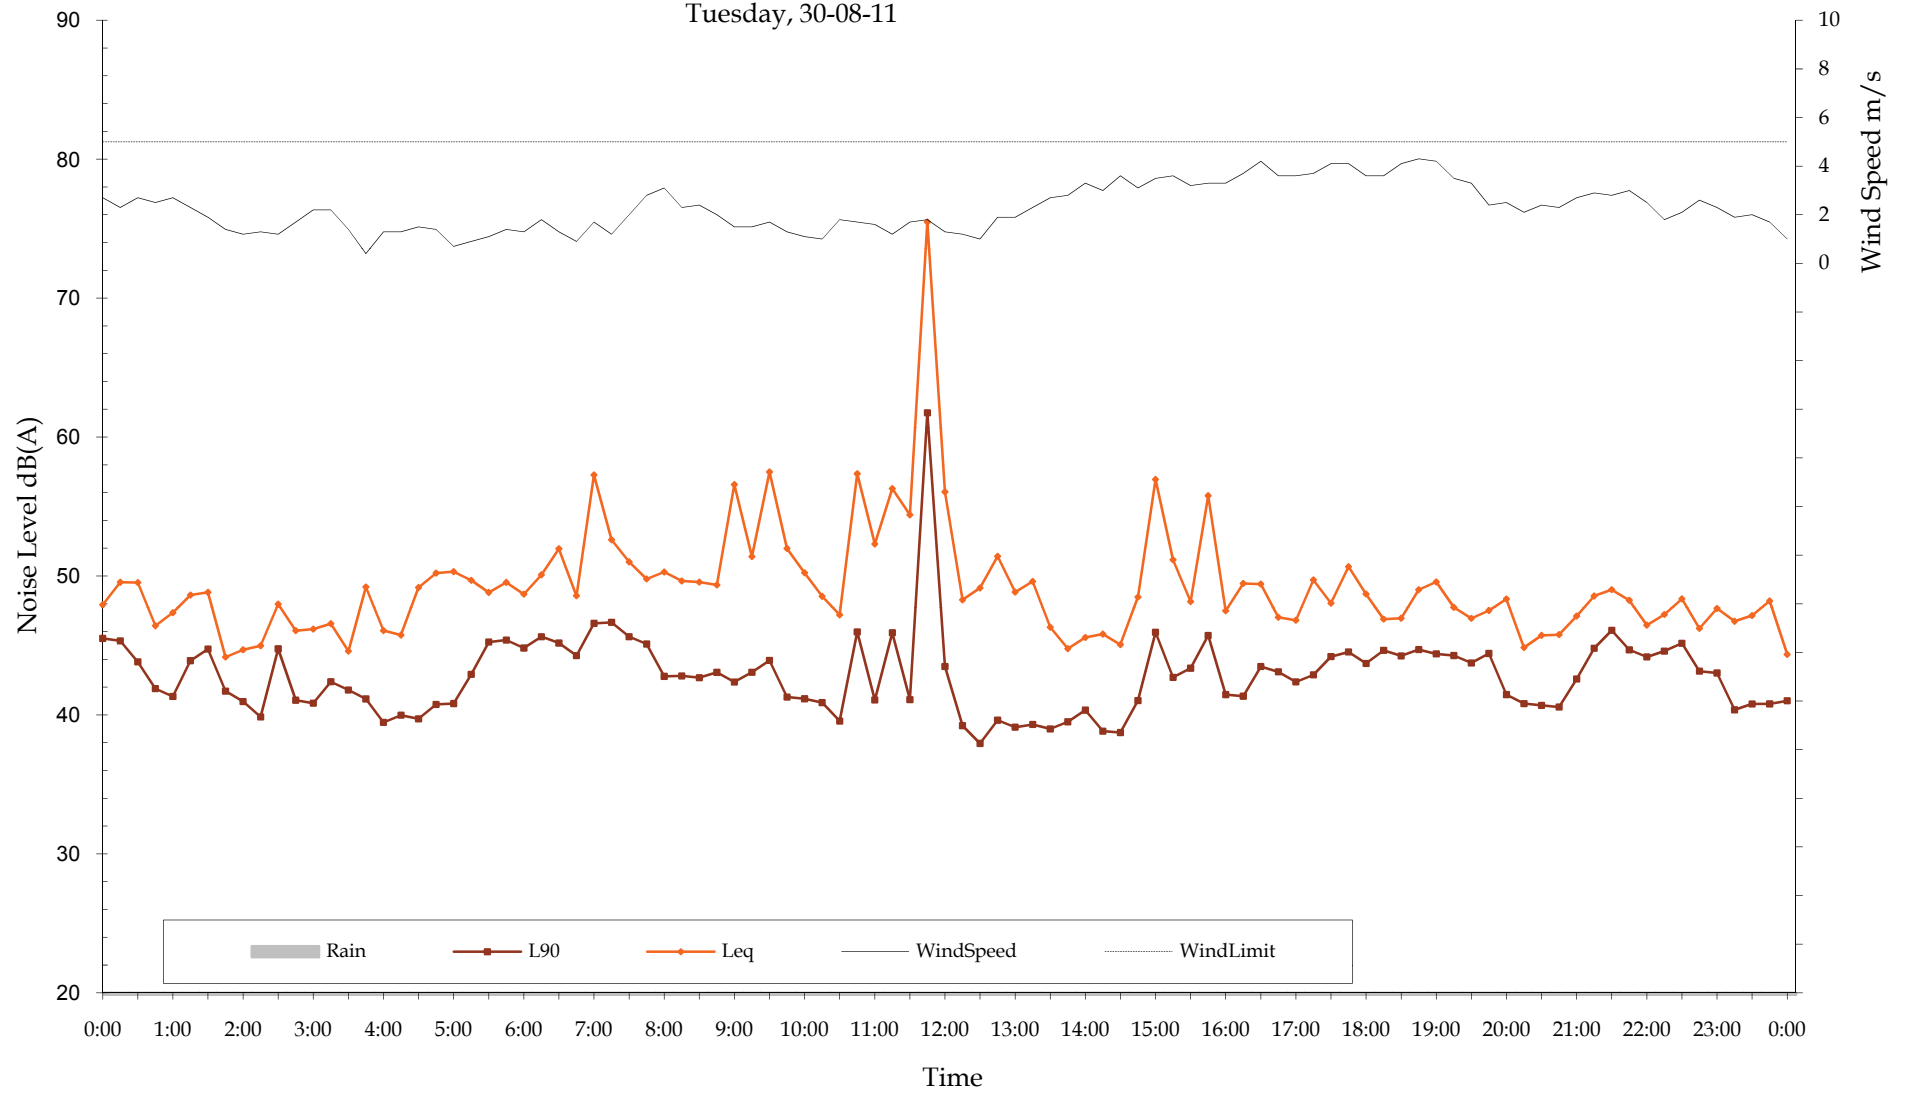

Measured Ambient Noise Levels
Ernst BarnOwl Data
Tuesday, 30-08-11