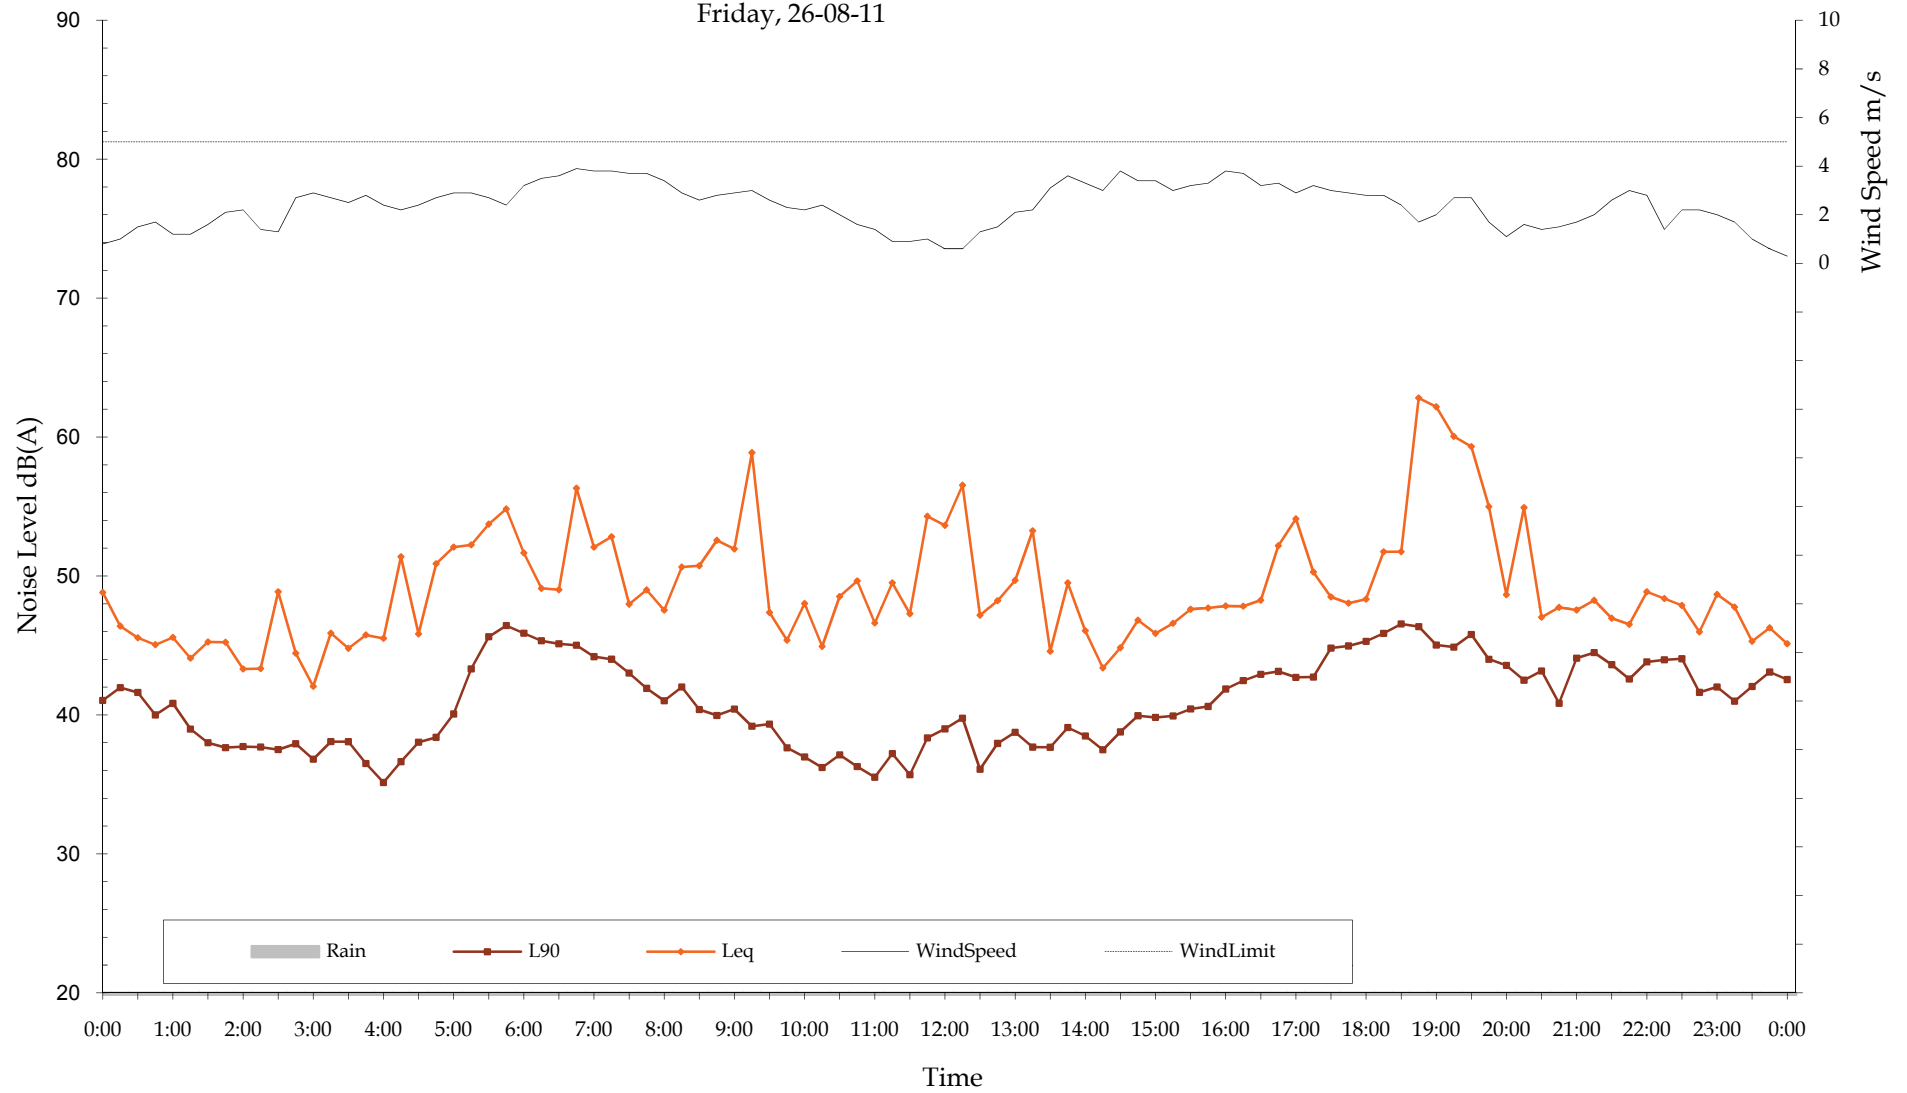

Measured Ambient Noise Levels
Ernst BarnOwl Data
Friday, 26-08-11