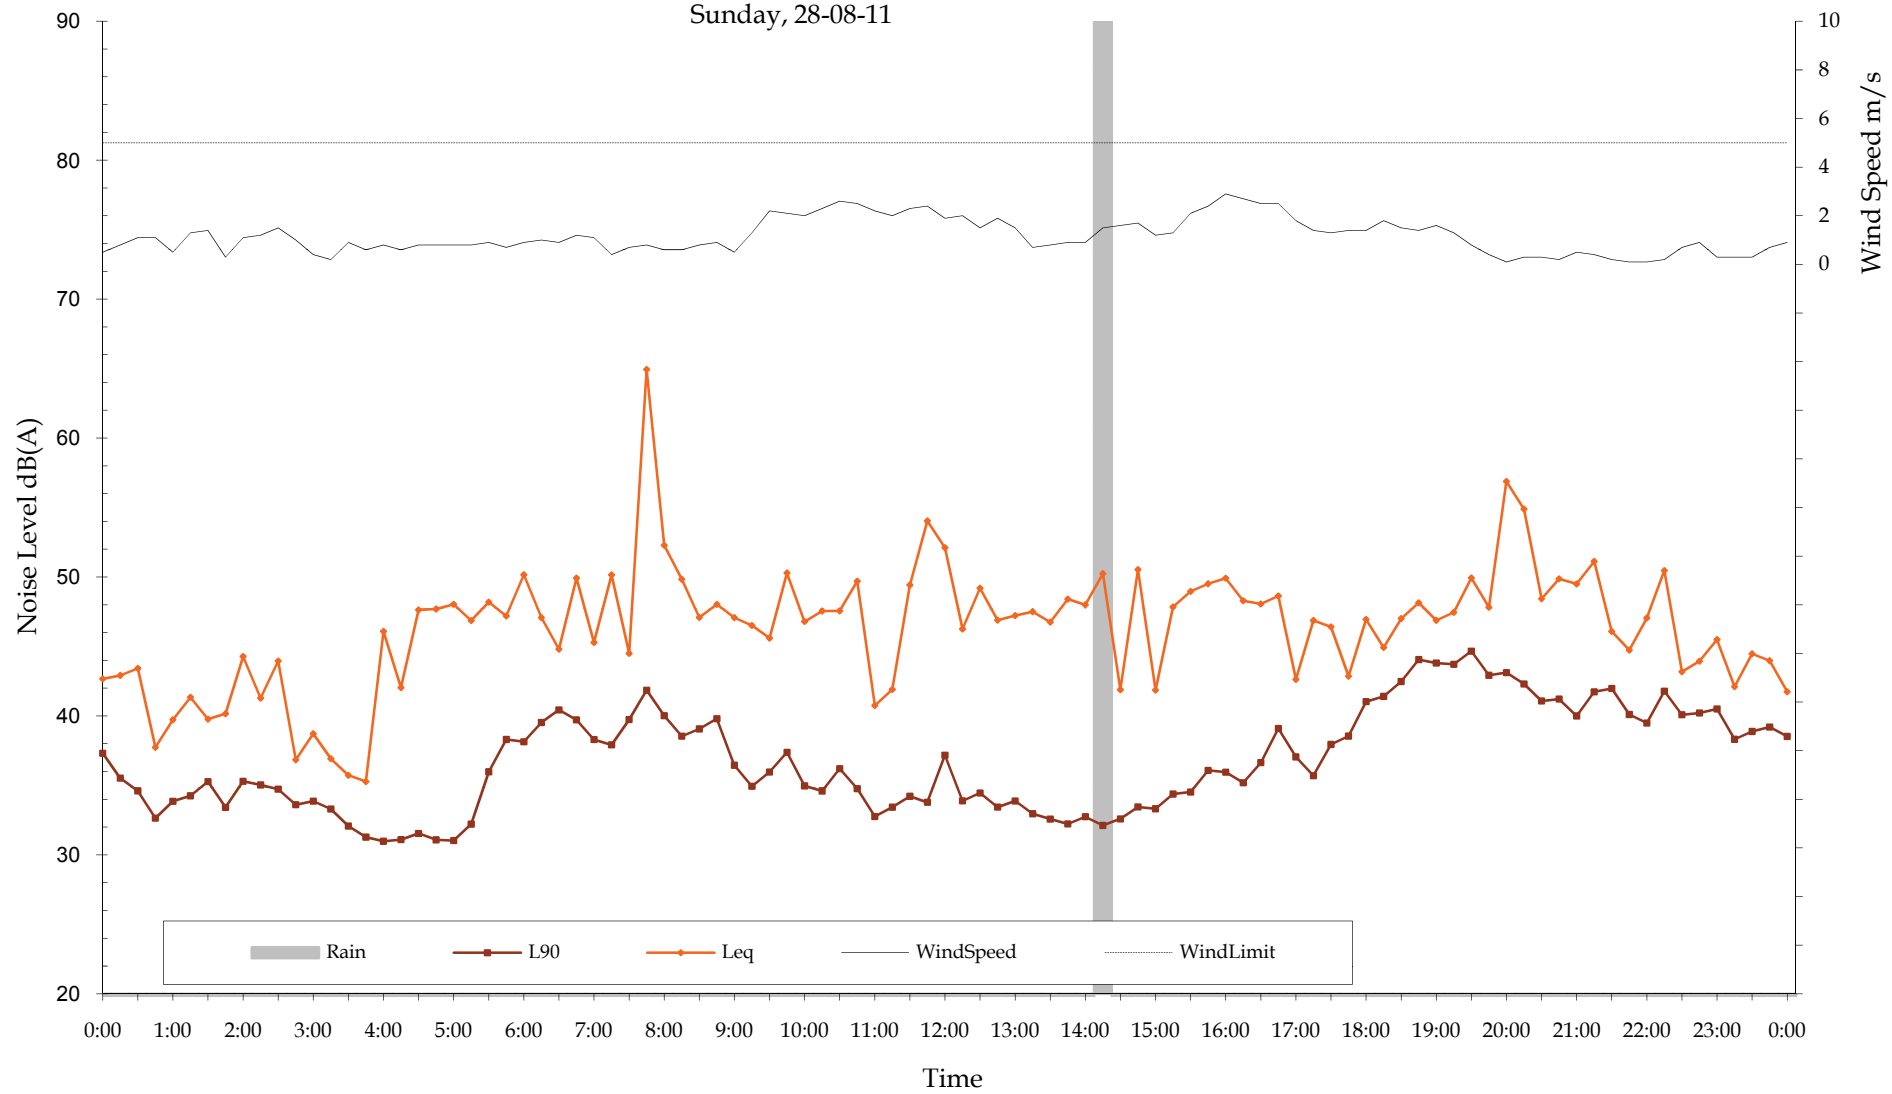

Measured Ambient Noise Levels
Ernst BarnOwl Data
Sunday, 28-08-11