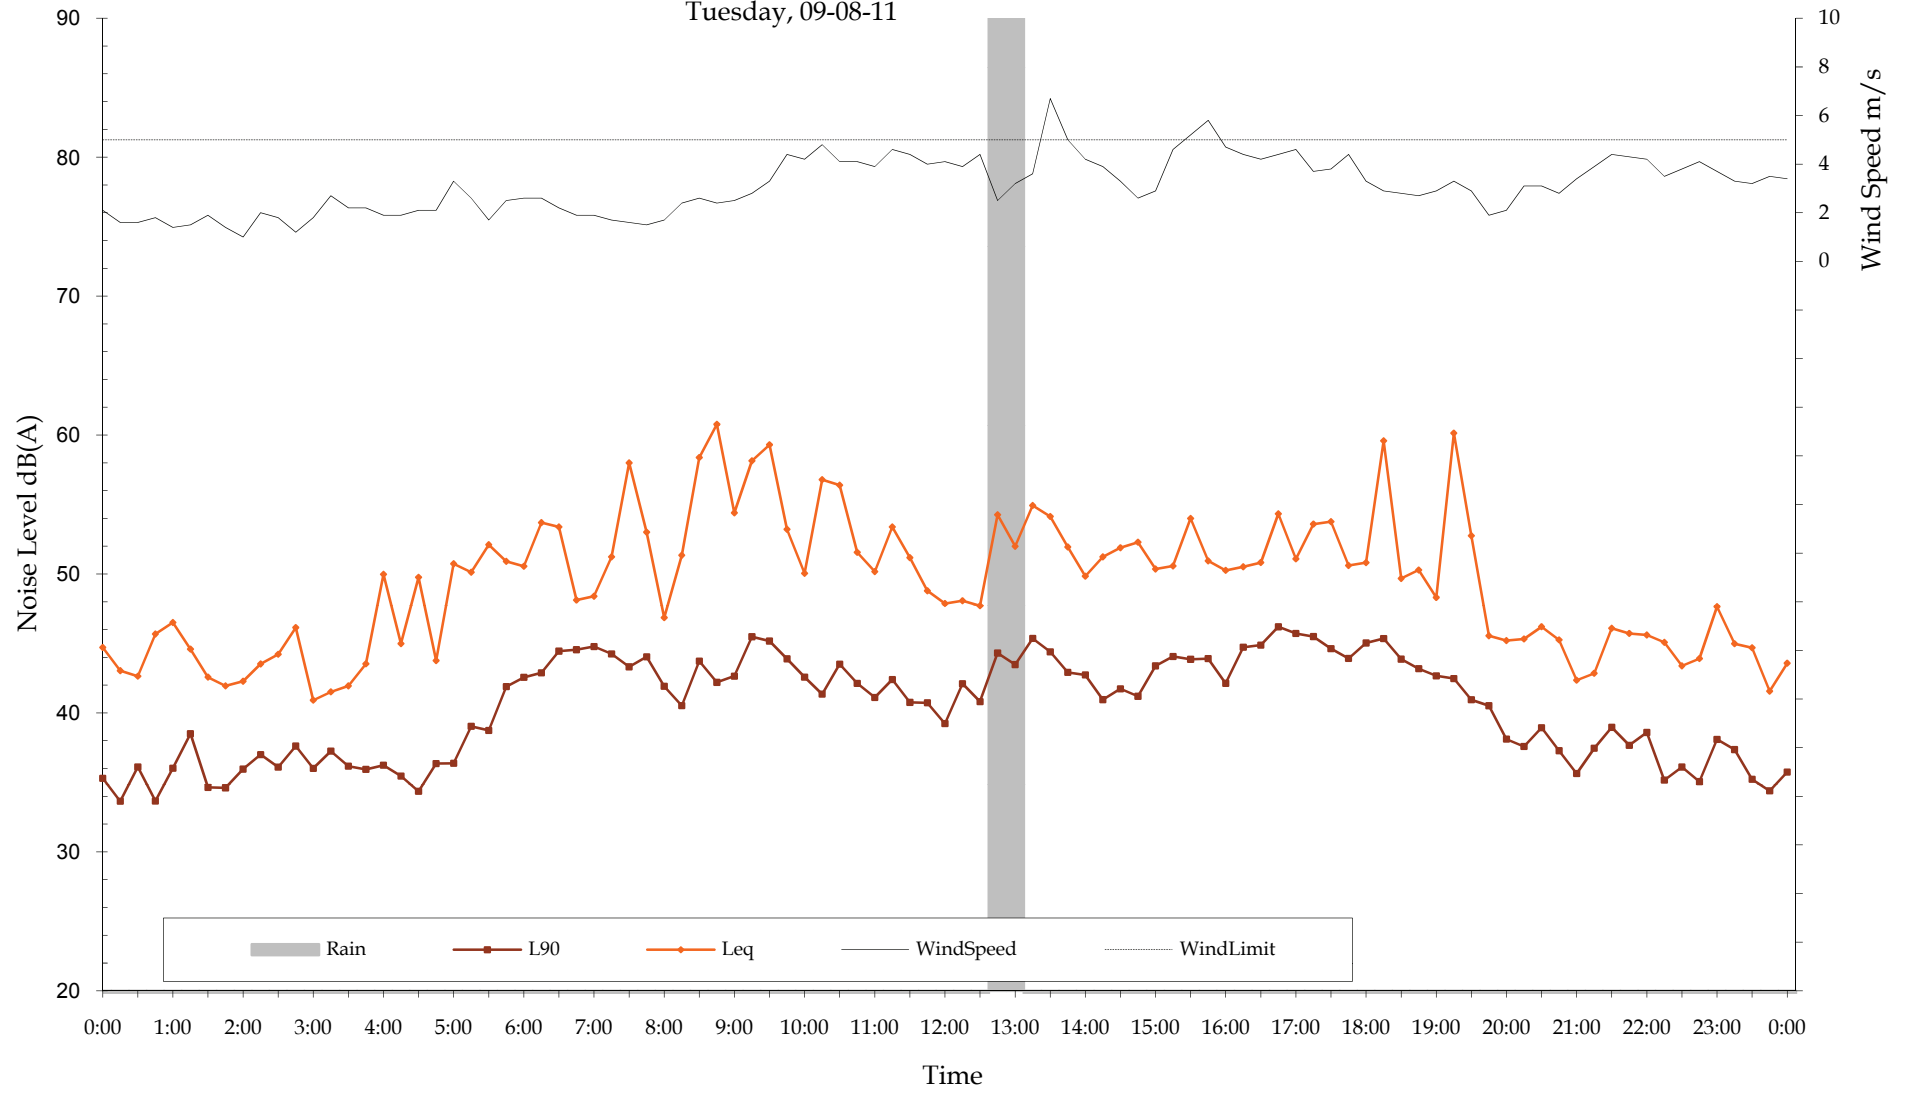

Measured Ambient Noise Levels
Ernst BarnOwl Data
Tuesday, 09-08-11