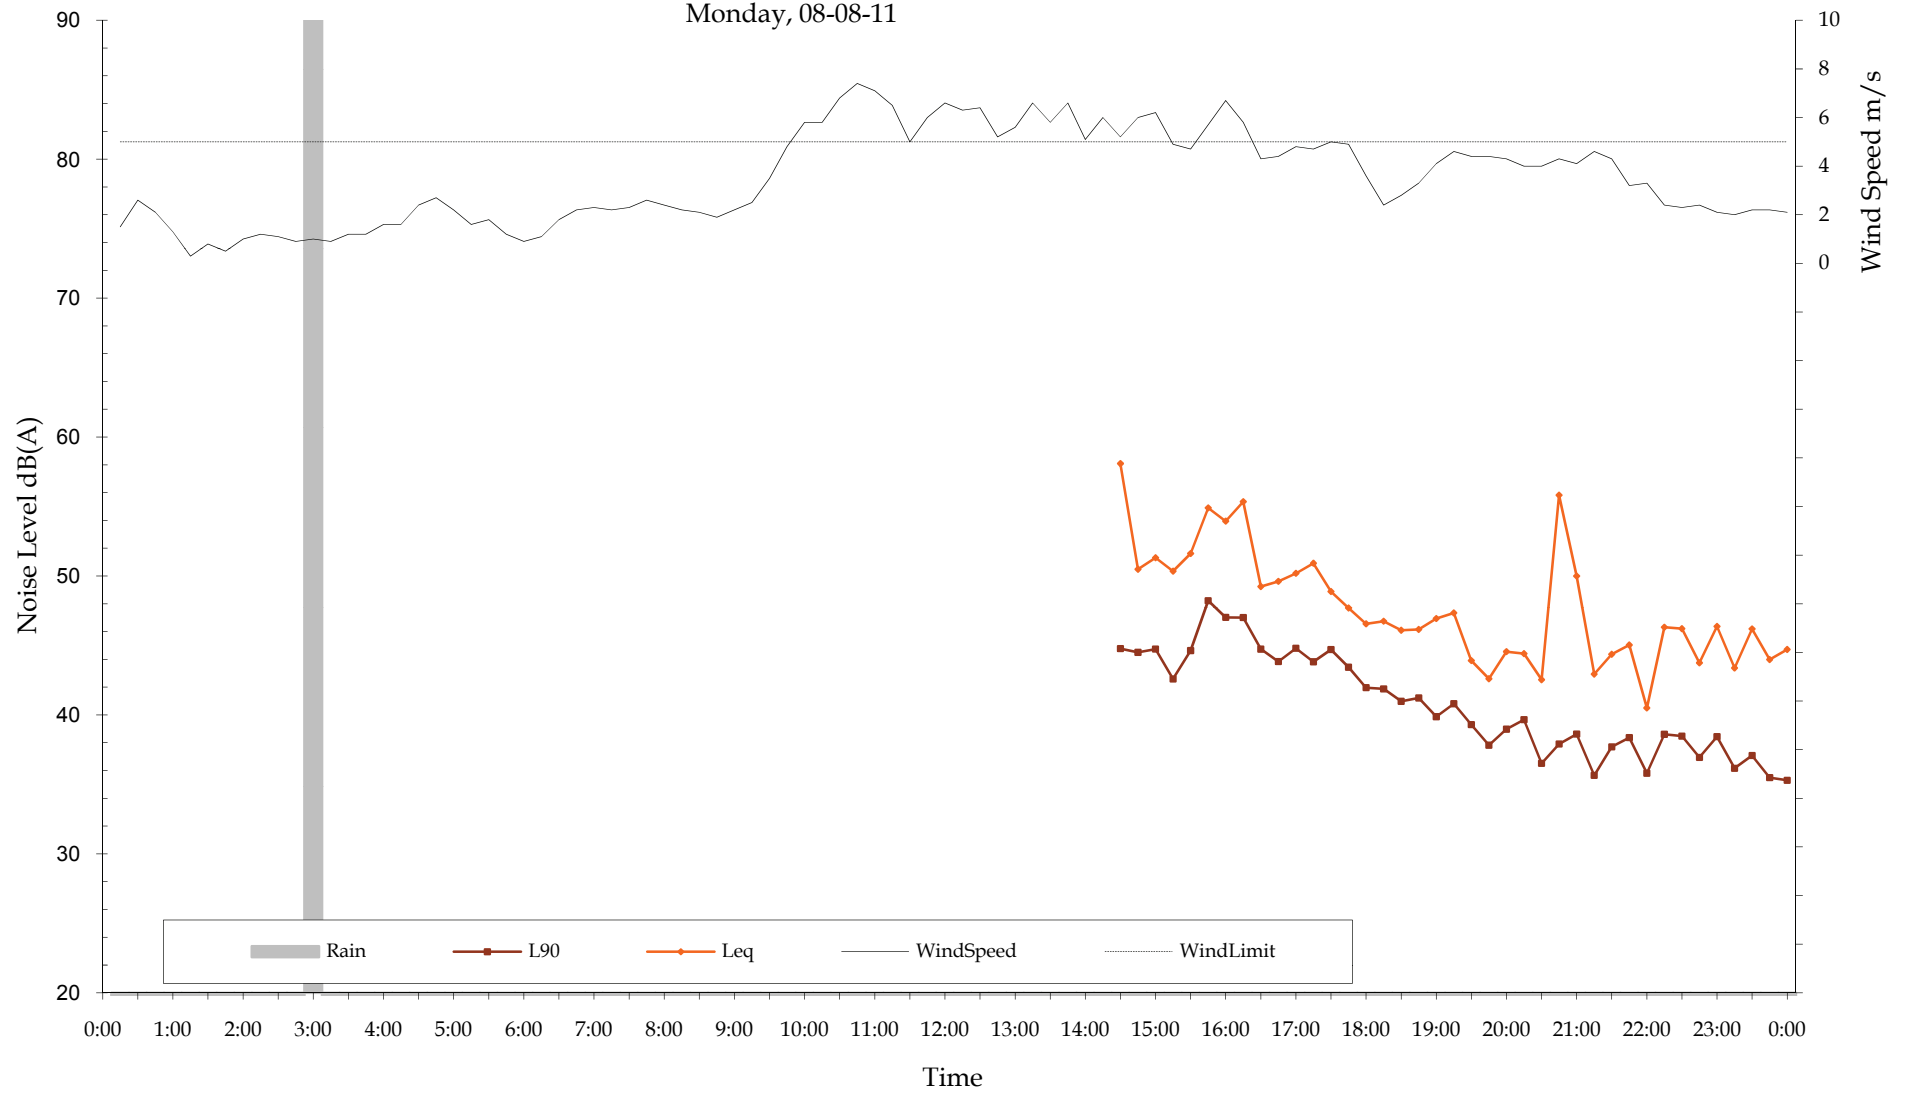

Measured Ambient Noise Levels
Ernst BarnOwl Data
Monday, 08-08-11