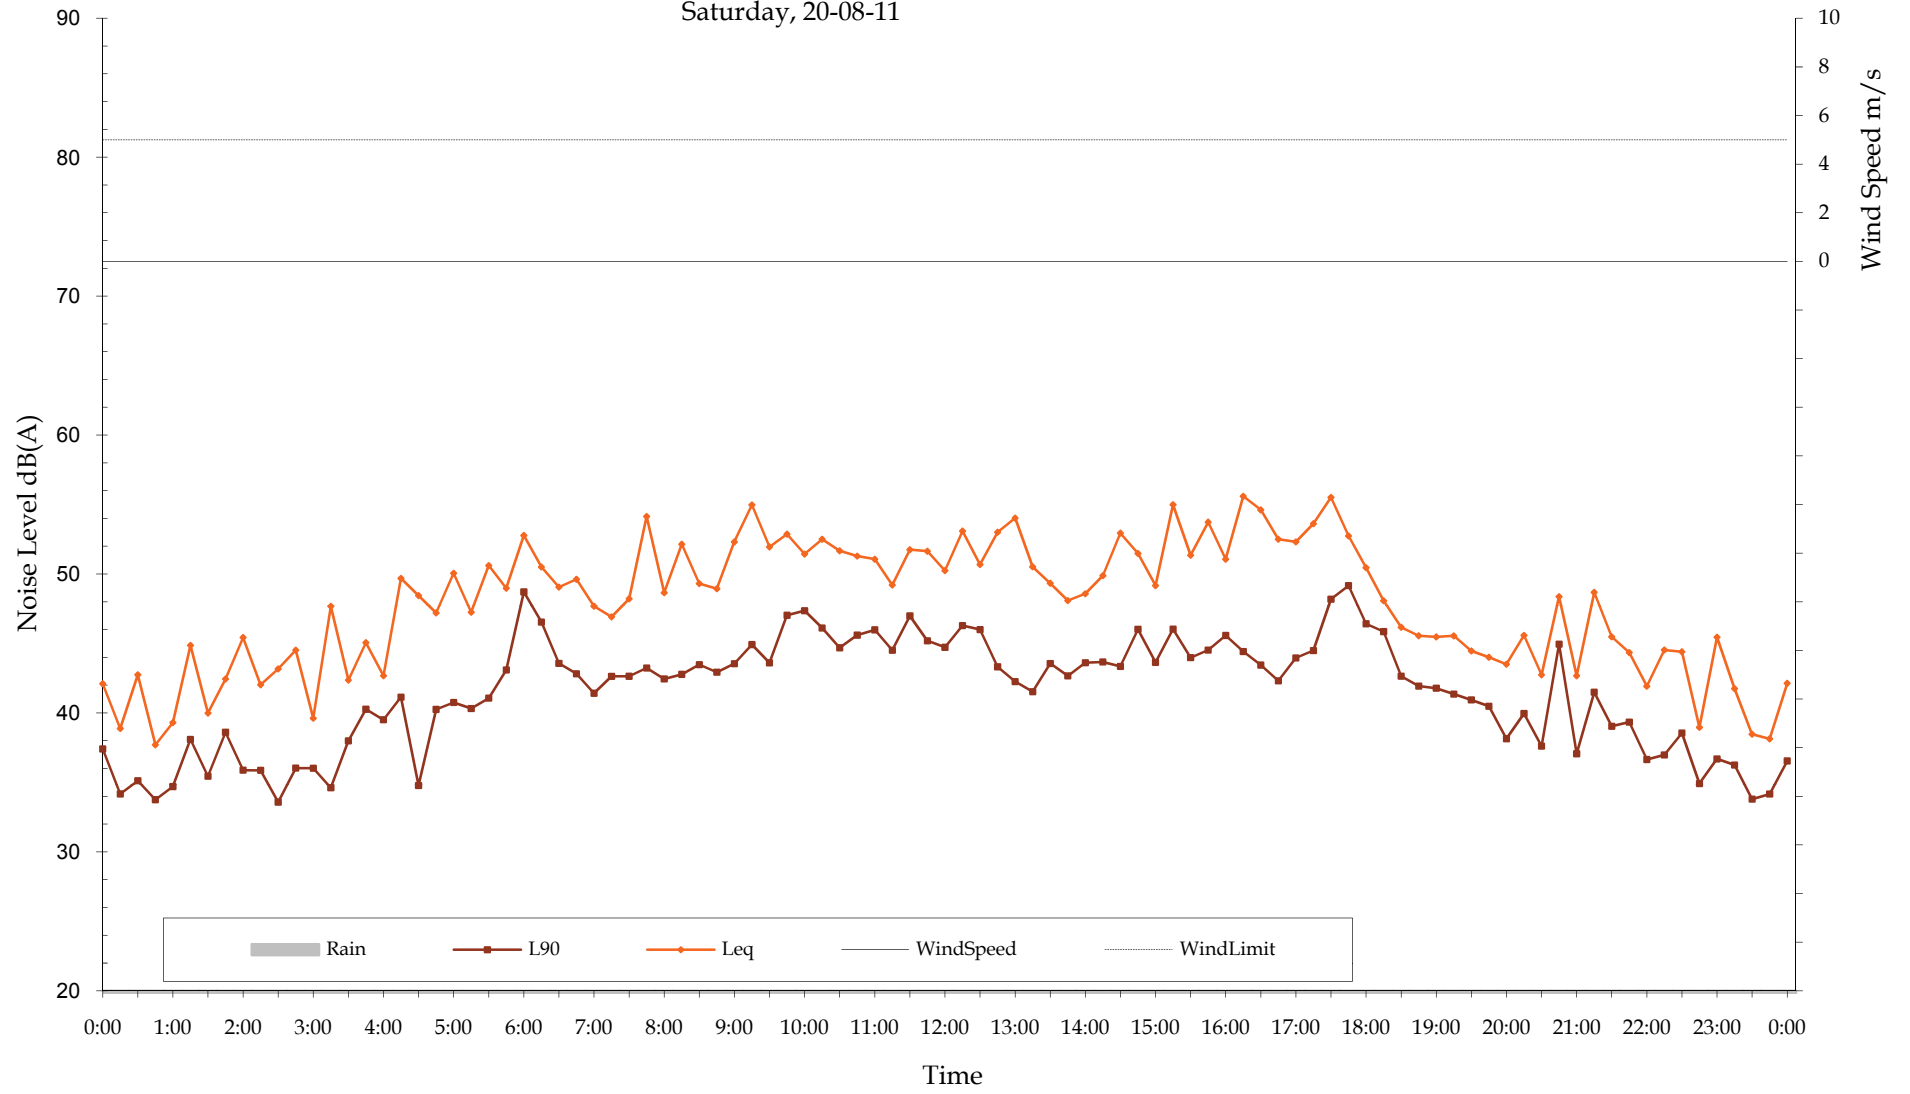

Measured Ambient Noise Levels
Ernst BarnOwl Data
Saturday, 20-08-11