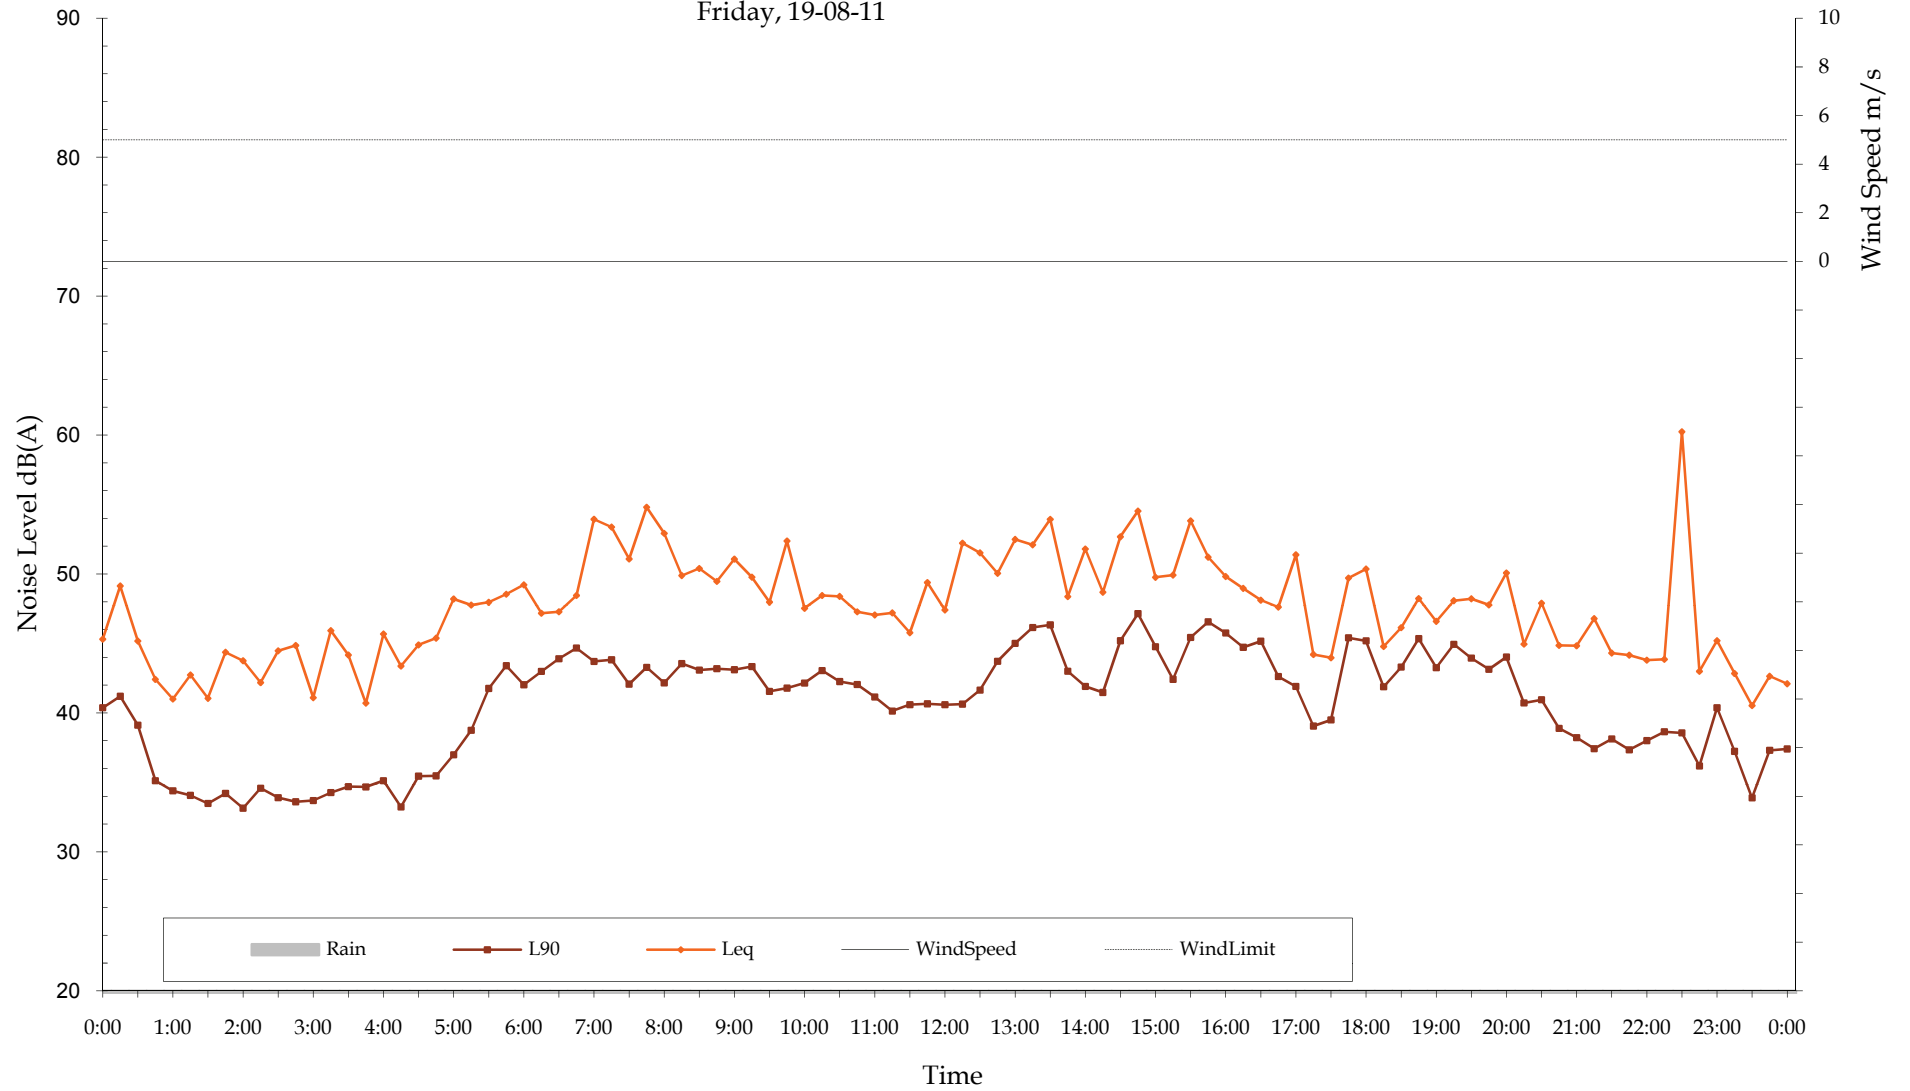

Measured Ambient Noise Levels
Ernst BarnOwl Data
Friday, 19-08-11