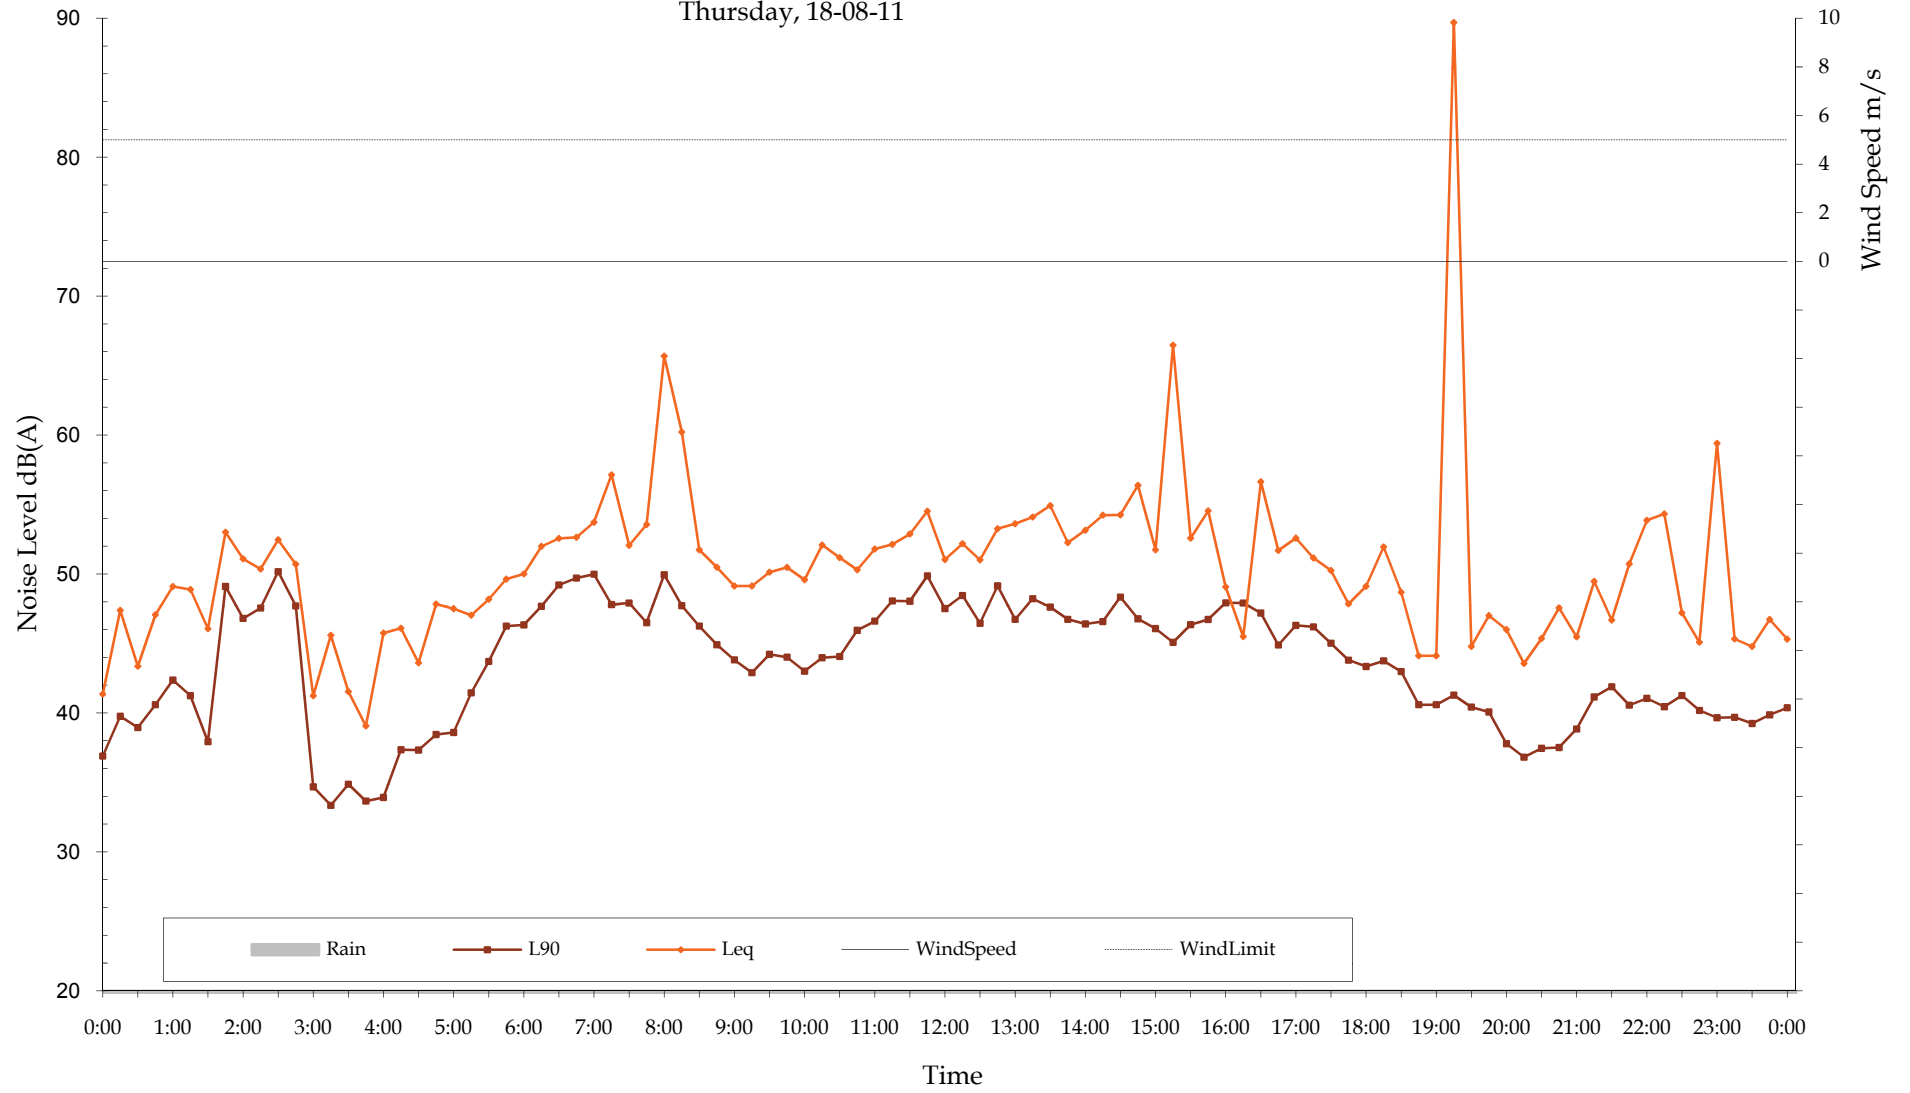

Measured Ambient Noise Levels
Ernst BarnOwl Data
Thursday, 18-08-11