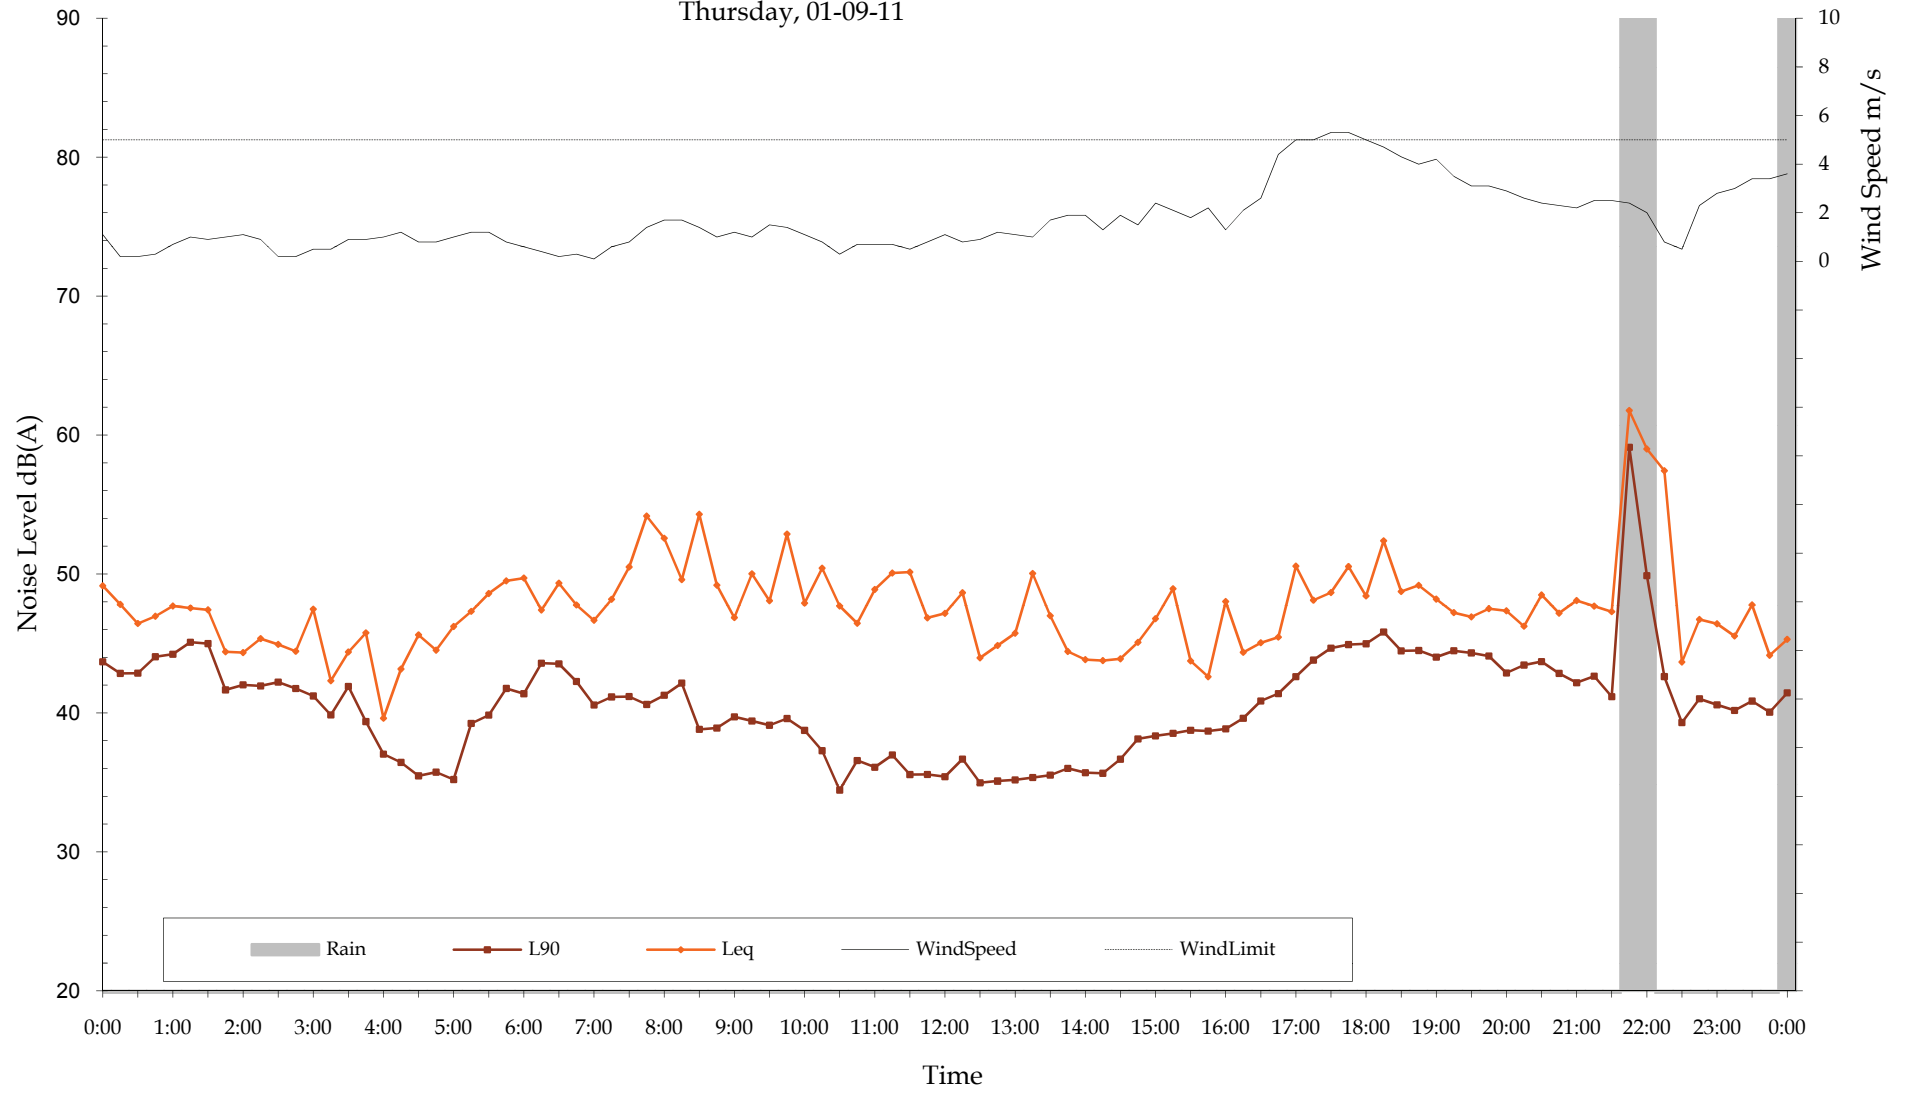

Measured Ambient Noise Levels
Ernst BarnOwl Data
Thursday, 01-09-11