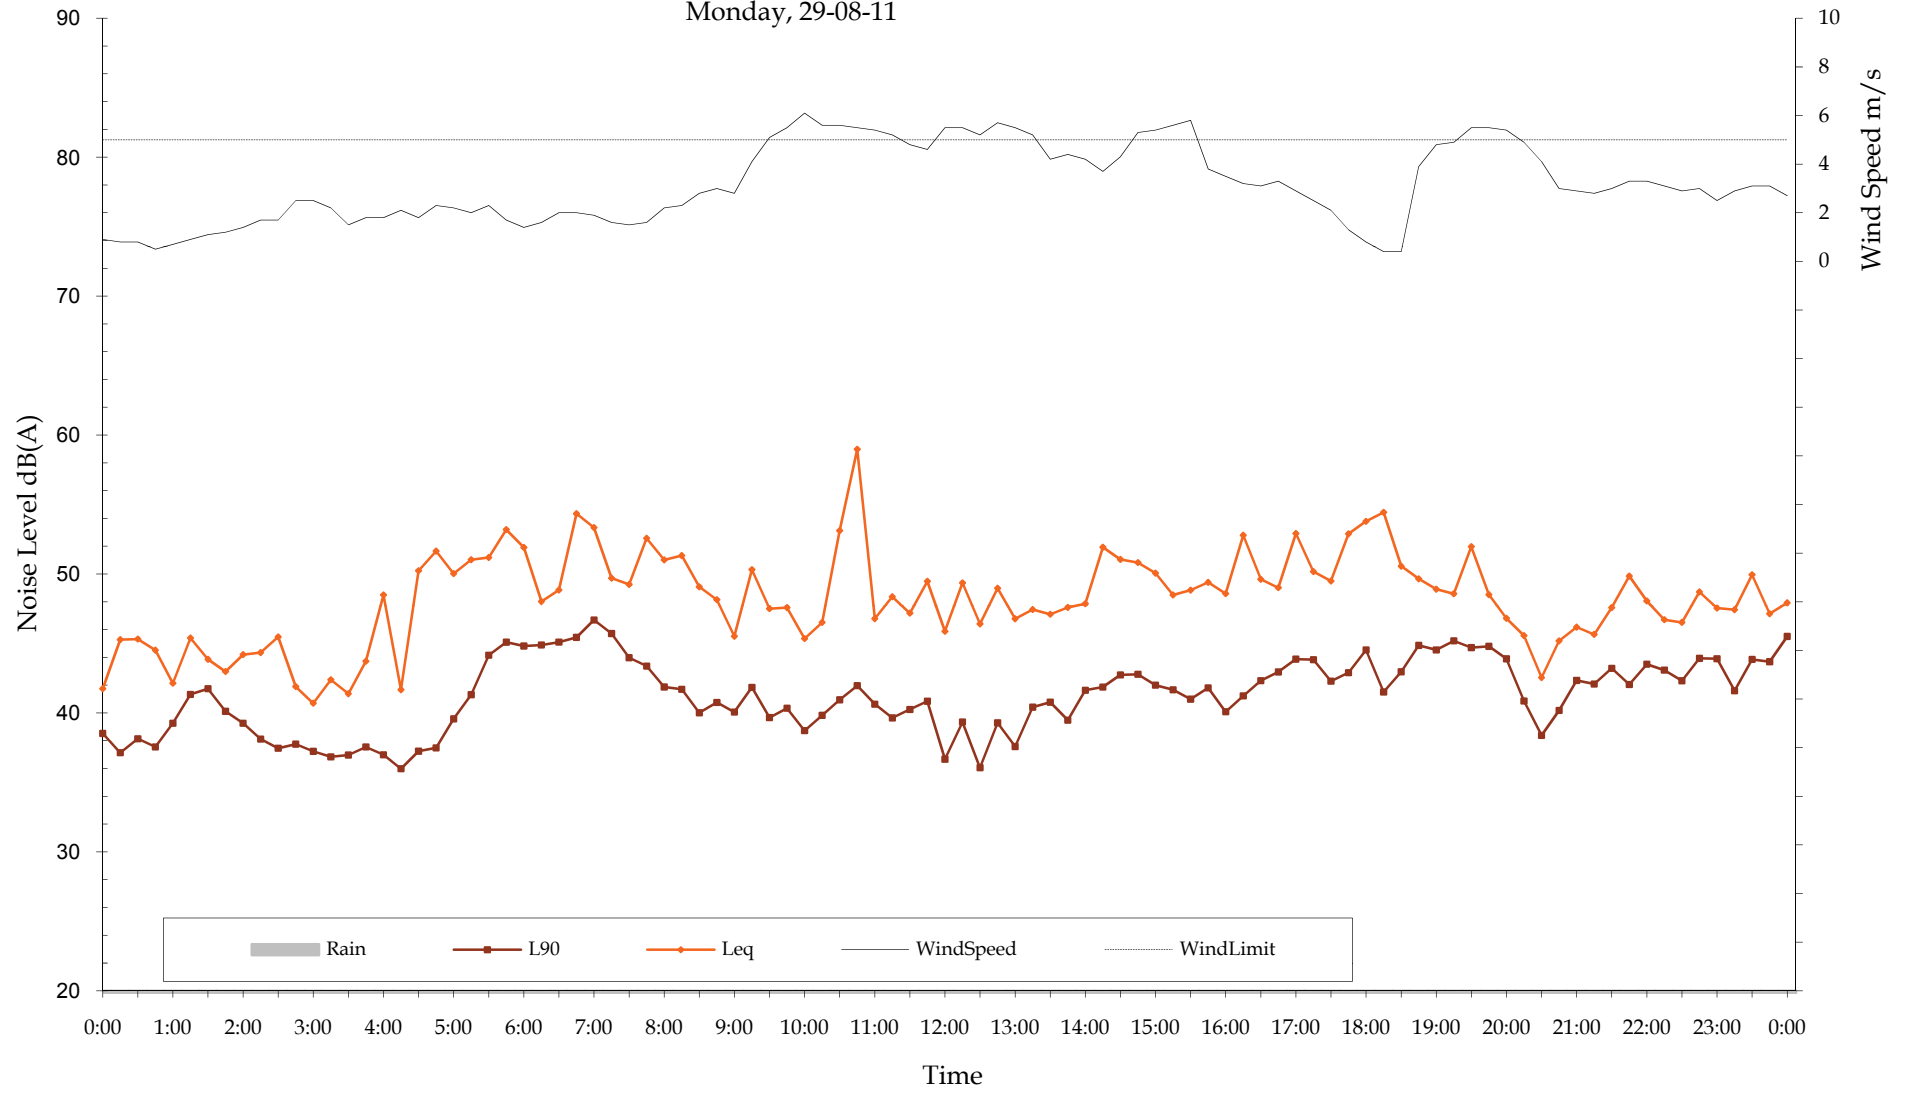

Measured Ambient Noise Levels
Ernst BarnOwl Data
Friday, 26-08-11

Measured Ambient Noise Levels
Ernst BarnOwl Data
Saturday, 27-08-11

Measured Ambient Noise Levels
Ernst BarnOwl Data
Sunday, 28-08-11

Measured Ambient Noise Levels
Ernst BarnOwl Data
Monday, 29-08-11