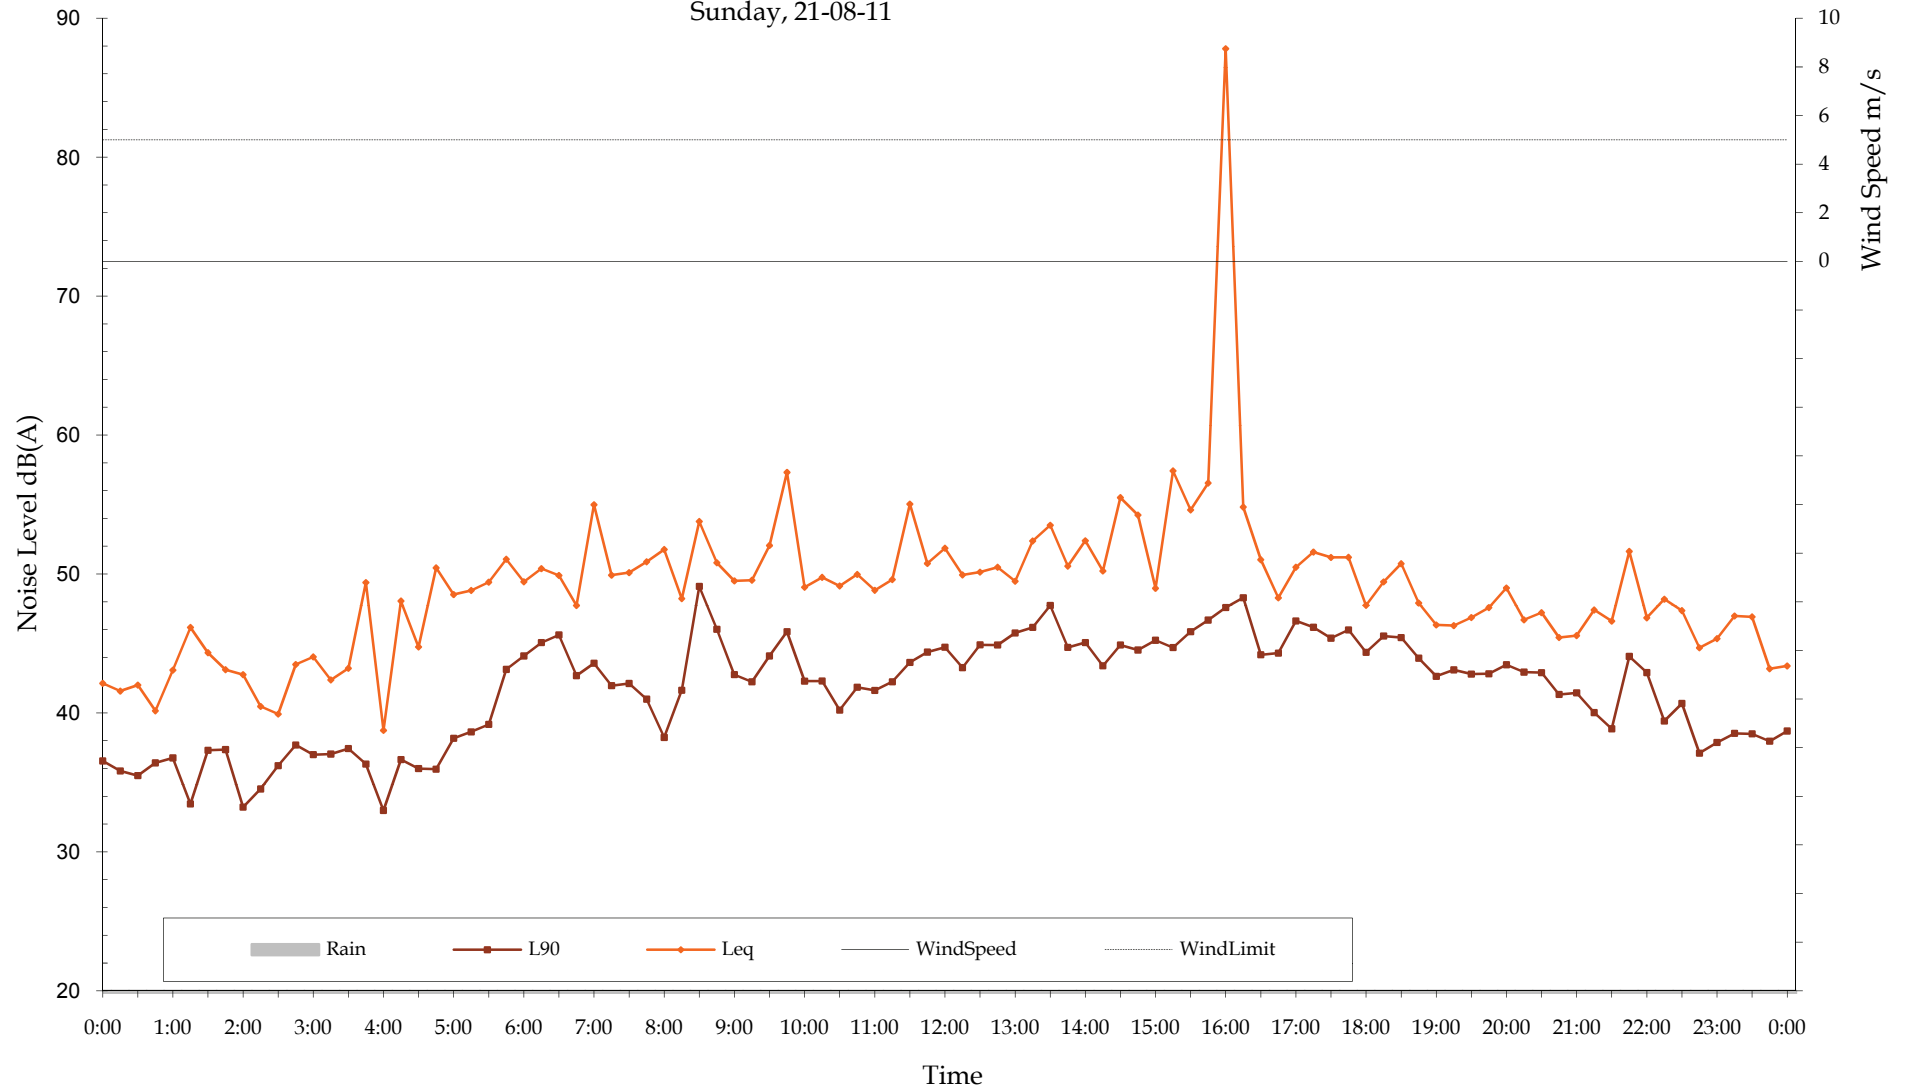

Measured Ambient Noise Levels
Ernst BarnOwl Data
Sunday, 21-08-11