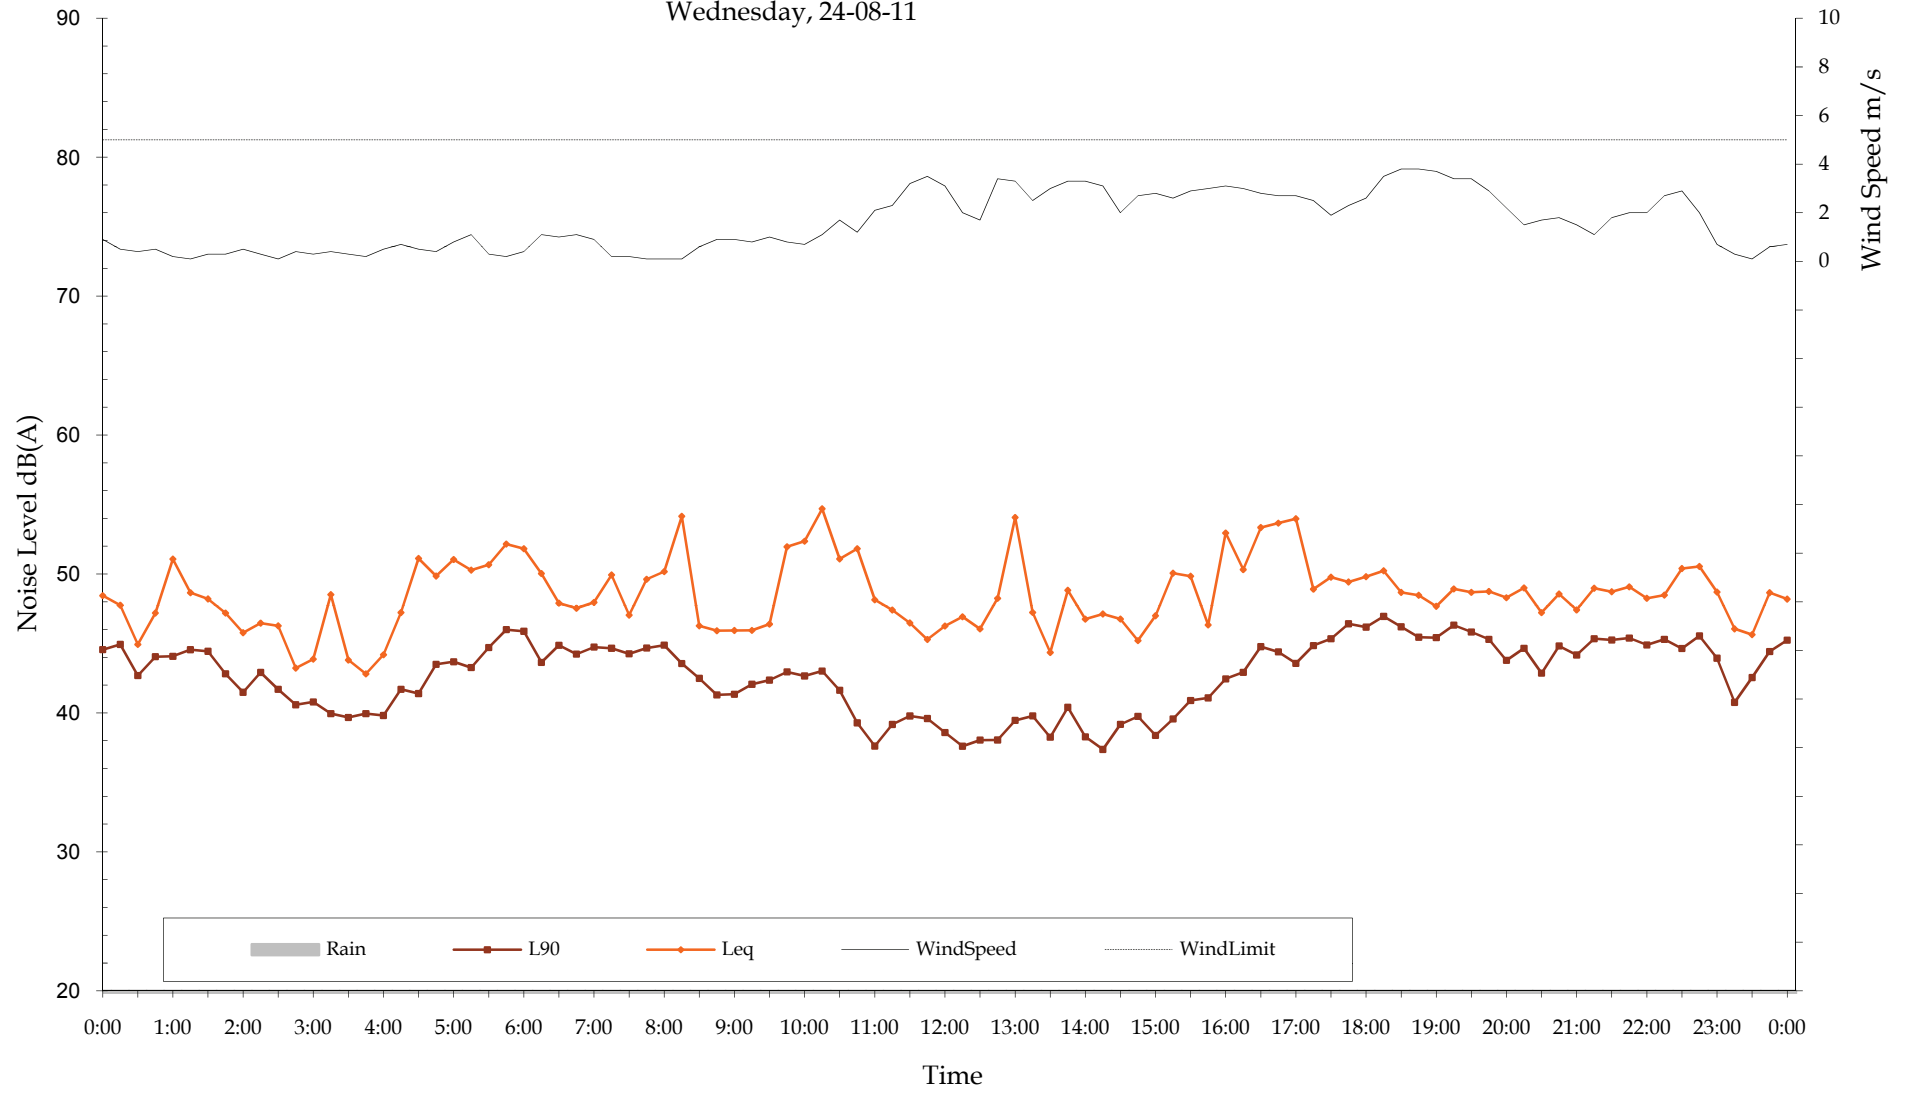

Measured Ambient Noise Levels
Ernst BarnOwl Data
Wednesday, 24-08-11