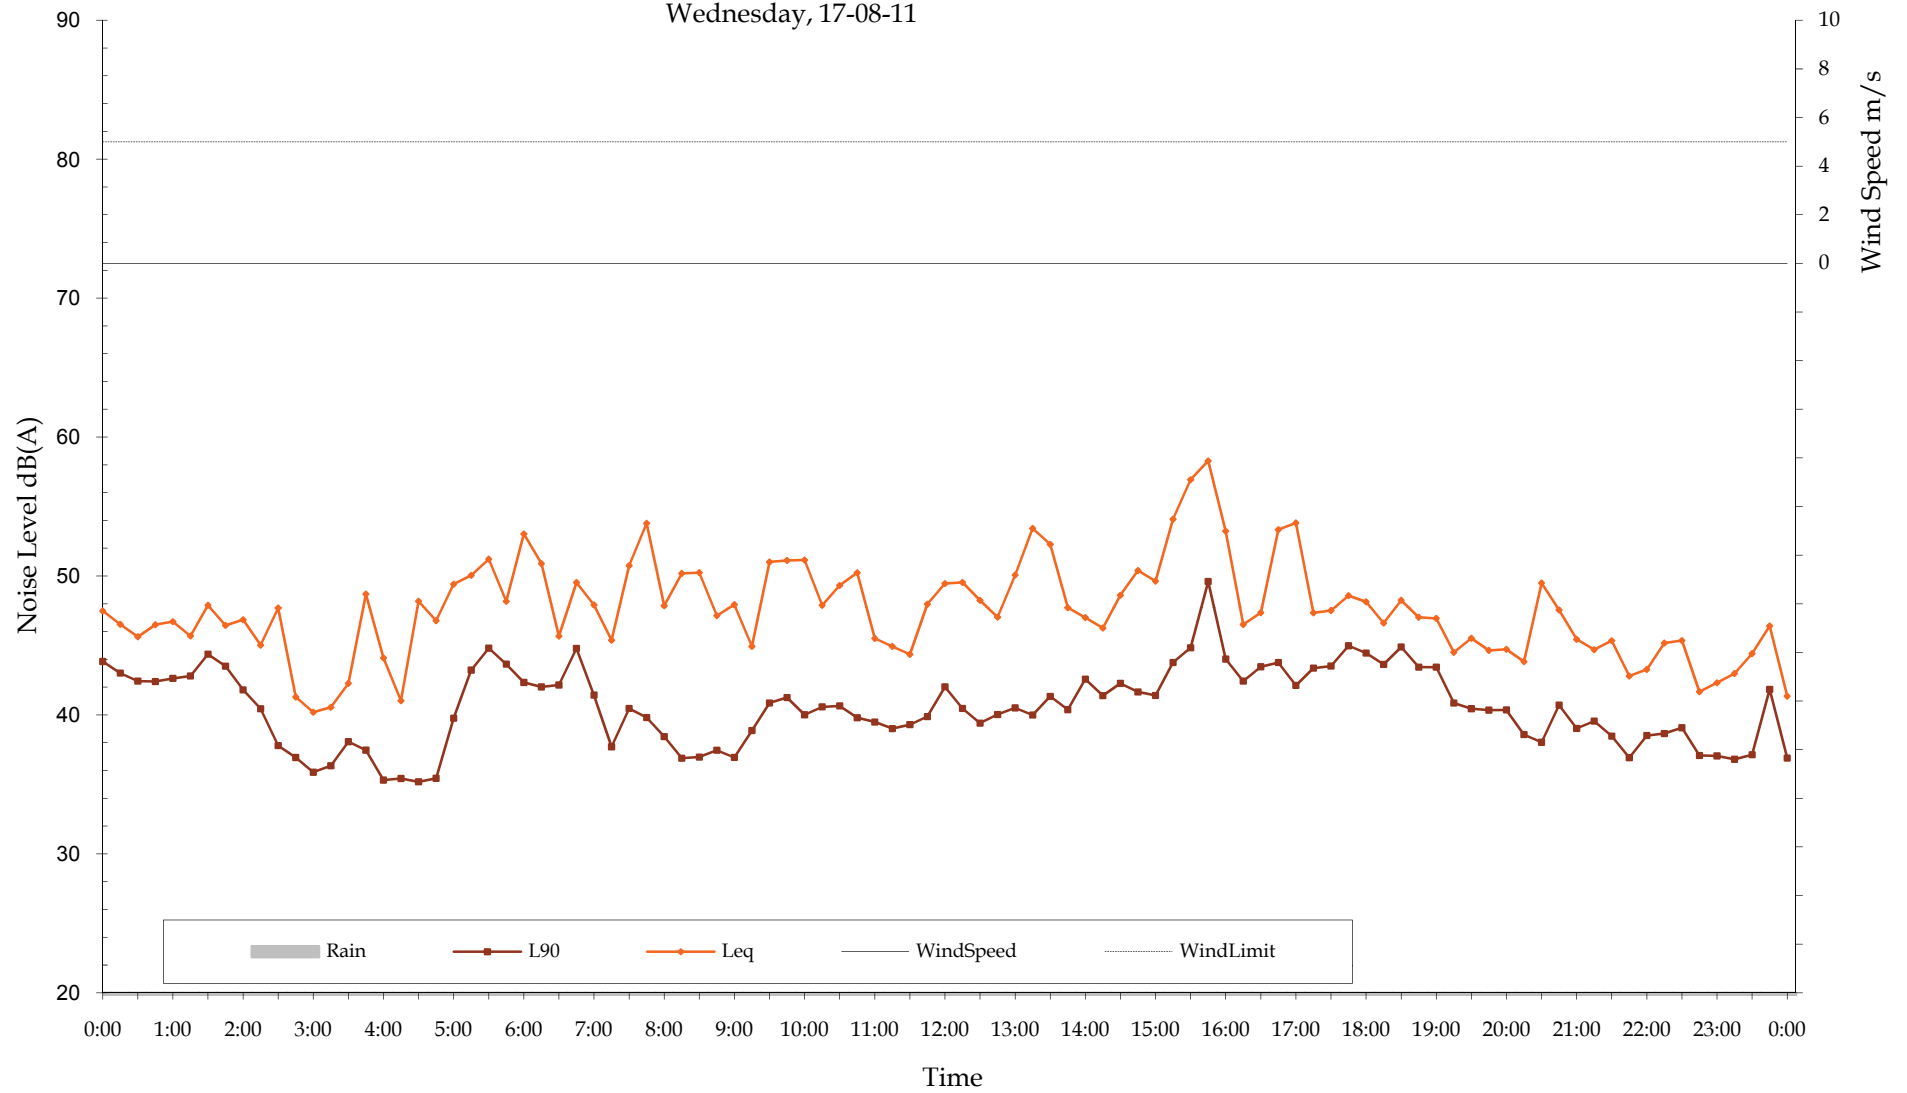

Measured Ambient Noise Levels
Ernst BarnOwl Data
Wednesday, 17-08-11