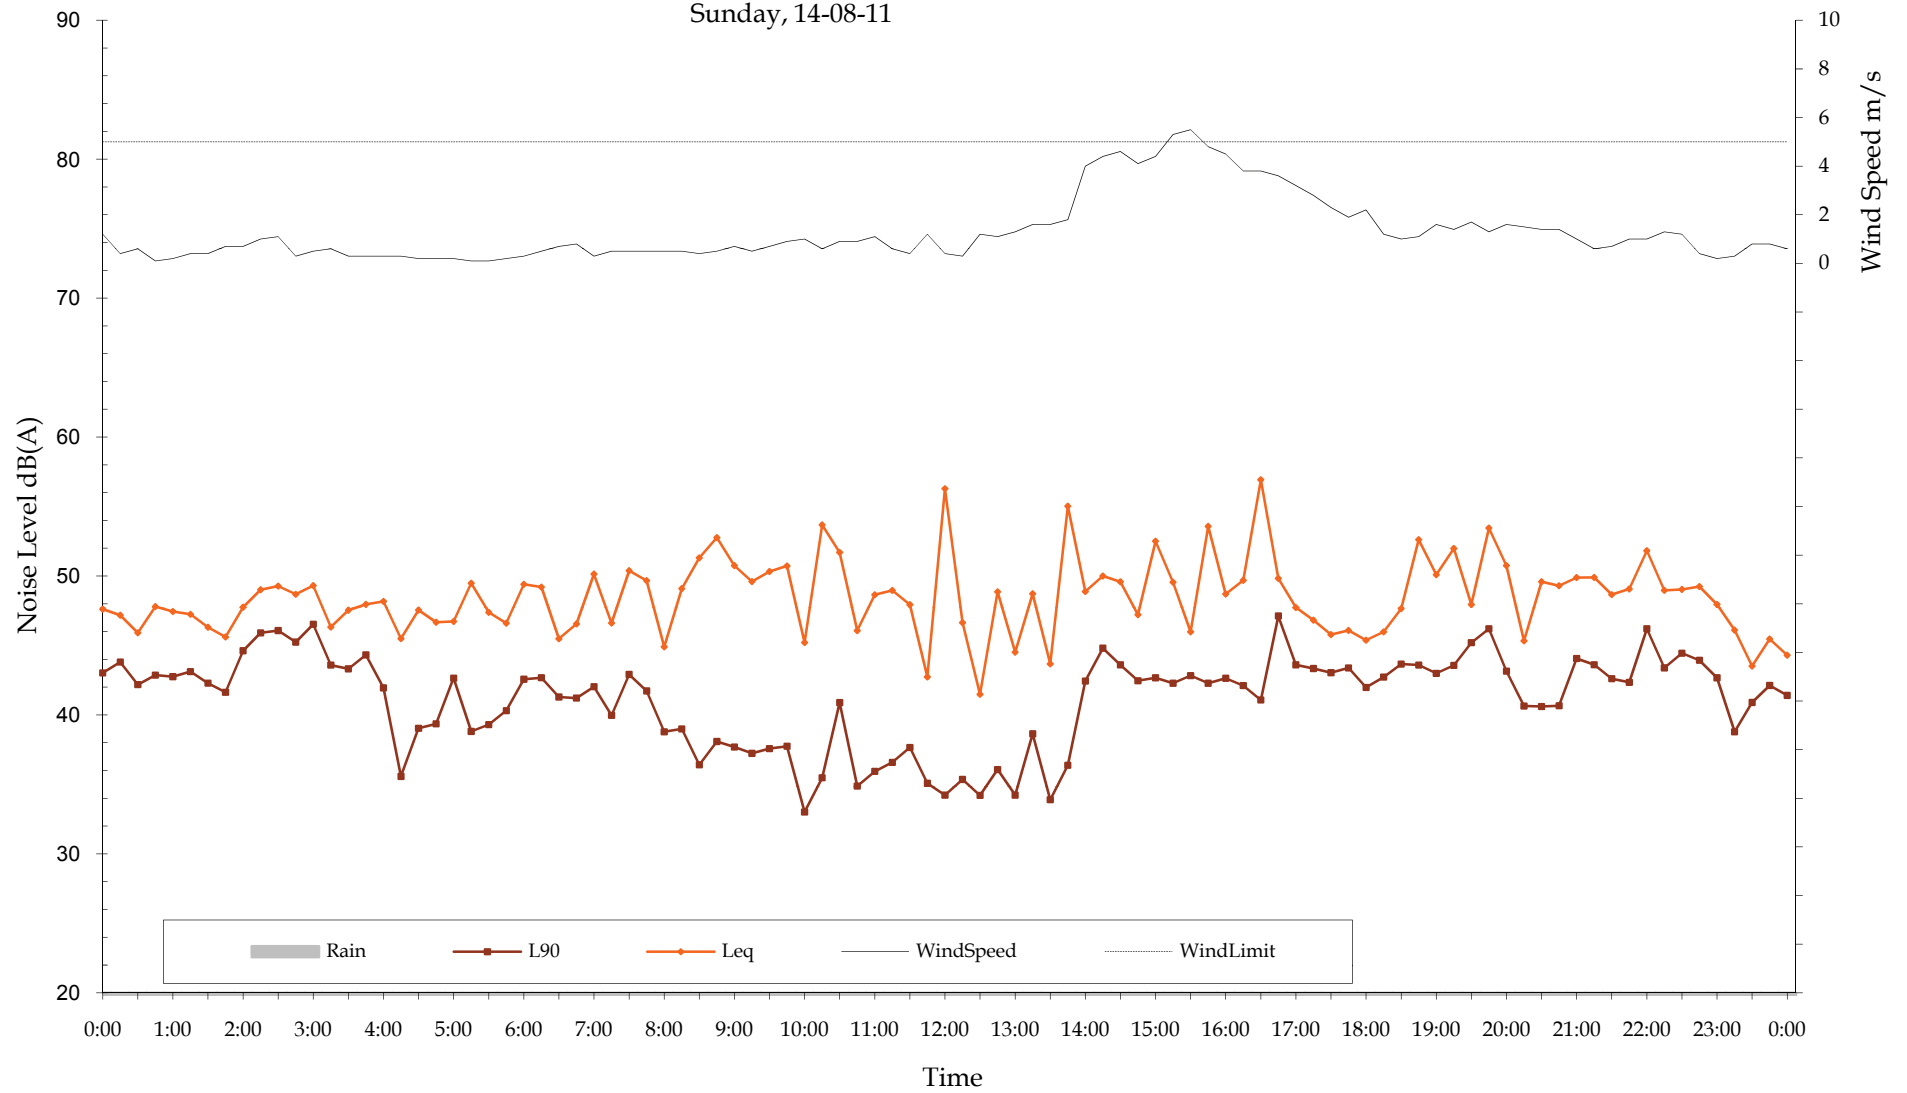

Measured Ambient Noise Levels
Ernst BarnOwl Data
Sunday, 14-08-11