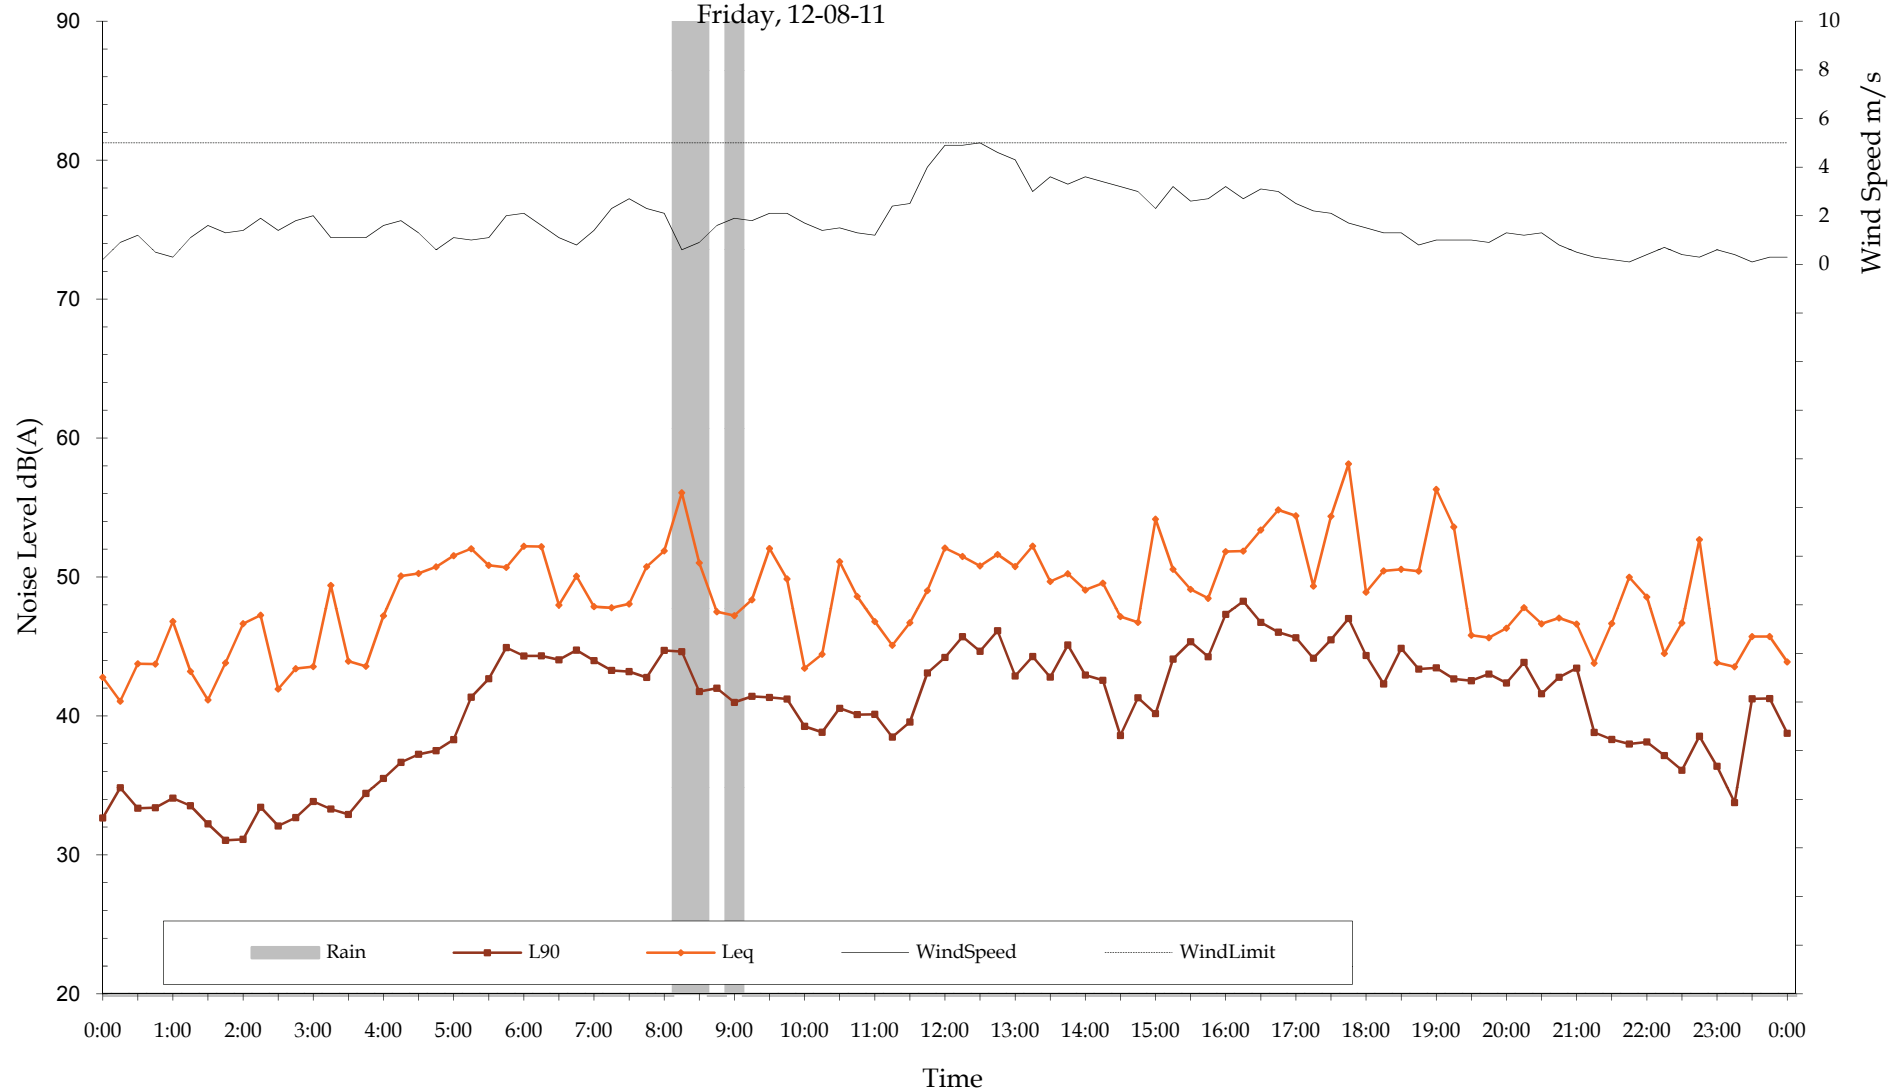

Measured Ambient Noise Levels
Ernst BarnOwl Data
Friday, 12-08-11