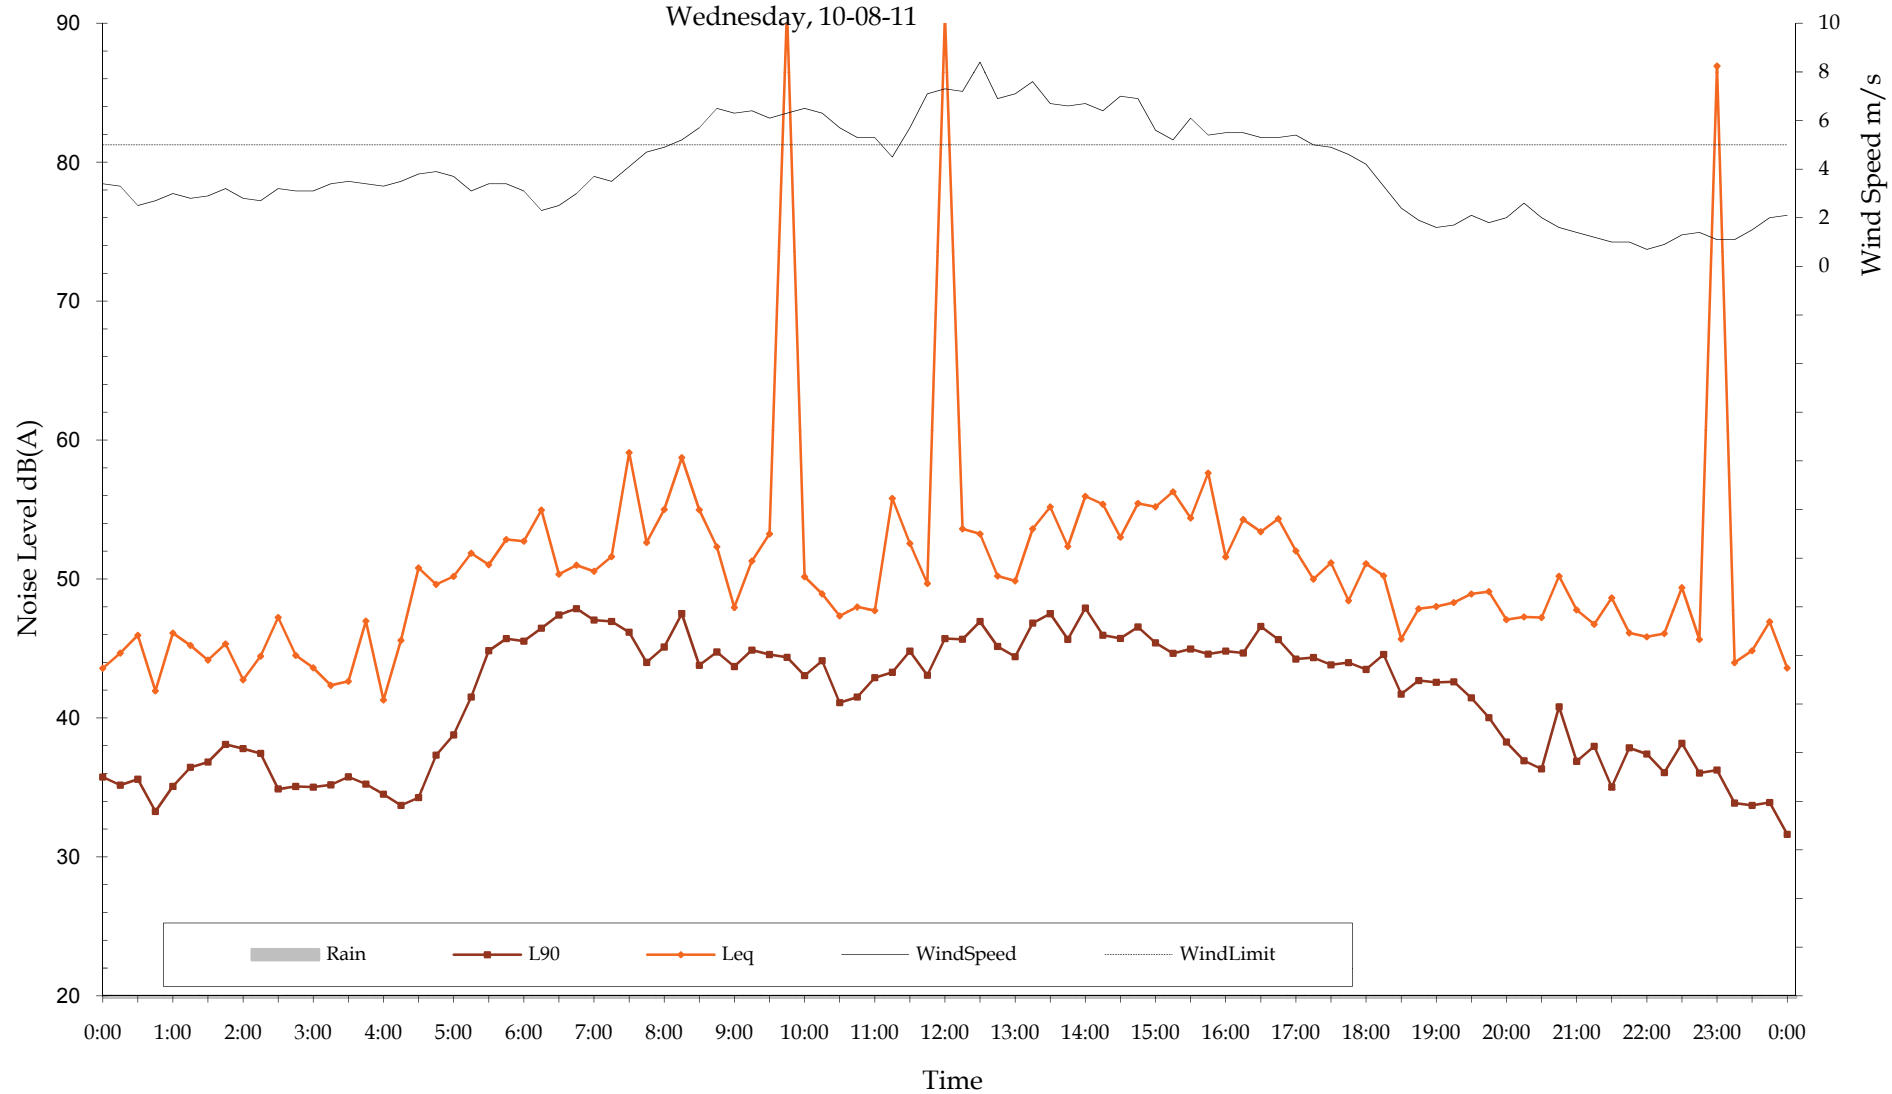

APPENDIX F

Ambient Noise Levels, Ernst Residence

F

Integra excluded

Intrusive

Ernst Property noise logging, dB(A)				
Date		ABL Day	ABL Evening	ABL Night
	Monday, 08-08-11	0	36	35
	Tuesday, 09-08-11	0	37	34
	Wednesday, 10-08-11	0	36	31
	Thursday, 11-08-11	38	36	32
	Saturday, 13-08-11	34	41	39
	Sunday, 14-08-11	34	41	38
	Tuesday, 16-08-11	37	42	35
	Wednesday, 17-08-11	38	38	35
	Thursday, 18-08-11	44	38	34
	Friday, 19-08-11	41	37	34
	Saturday, 20-08-11	43	37	34
	Sunday, 21-08-11	42	40	37
	Wednesday, 24-08-11	38	44	38
	Friday, 26-08-11	36	43	38
	Saturday, 27-08-11	36	38	31
	Sunday, 28-08-11	33	40	37
	Monday, 29-08-11	0	0	40
	Wednesday, 31-08-11	35	43	36
	Thursday, 01-09-11	35	42	39
	RBL	36	38	35
	Intrusive Criteria	41	43	40

Measured Ambient Noise Levels
Ernst BarnOwl Data
Monday, 08-08-11

Measured Ambient Noise Levels
Ernst BarnOwl Data
Tuesday, 09-08-11

Measured Ambient Noise Levels
Ernst BarnOwl Data
Wednesday, 10-08-11

Measured Ambient Noise Levels
Ernst BarnOwl Data
Thursday, 11-08-11