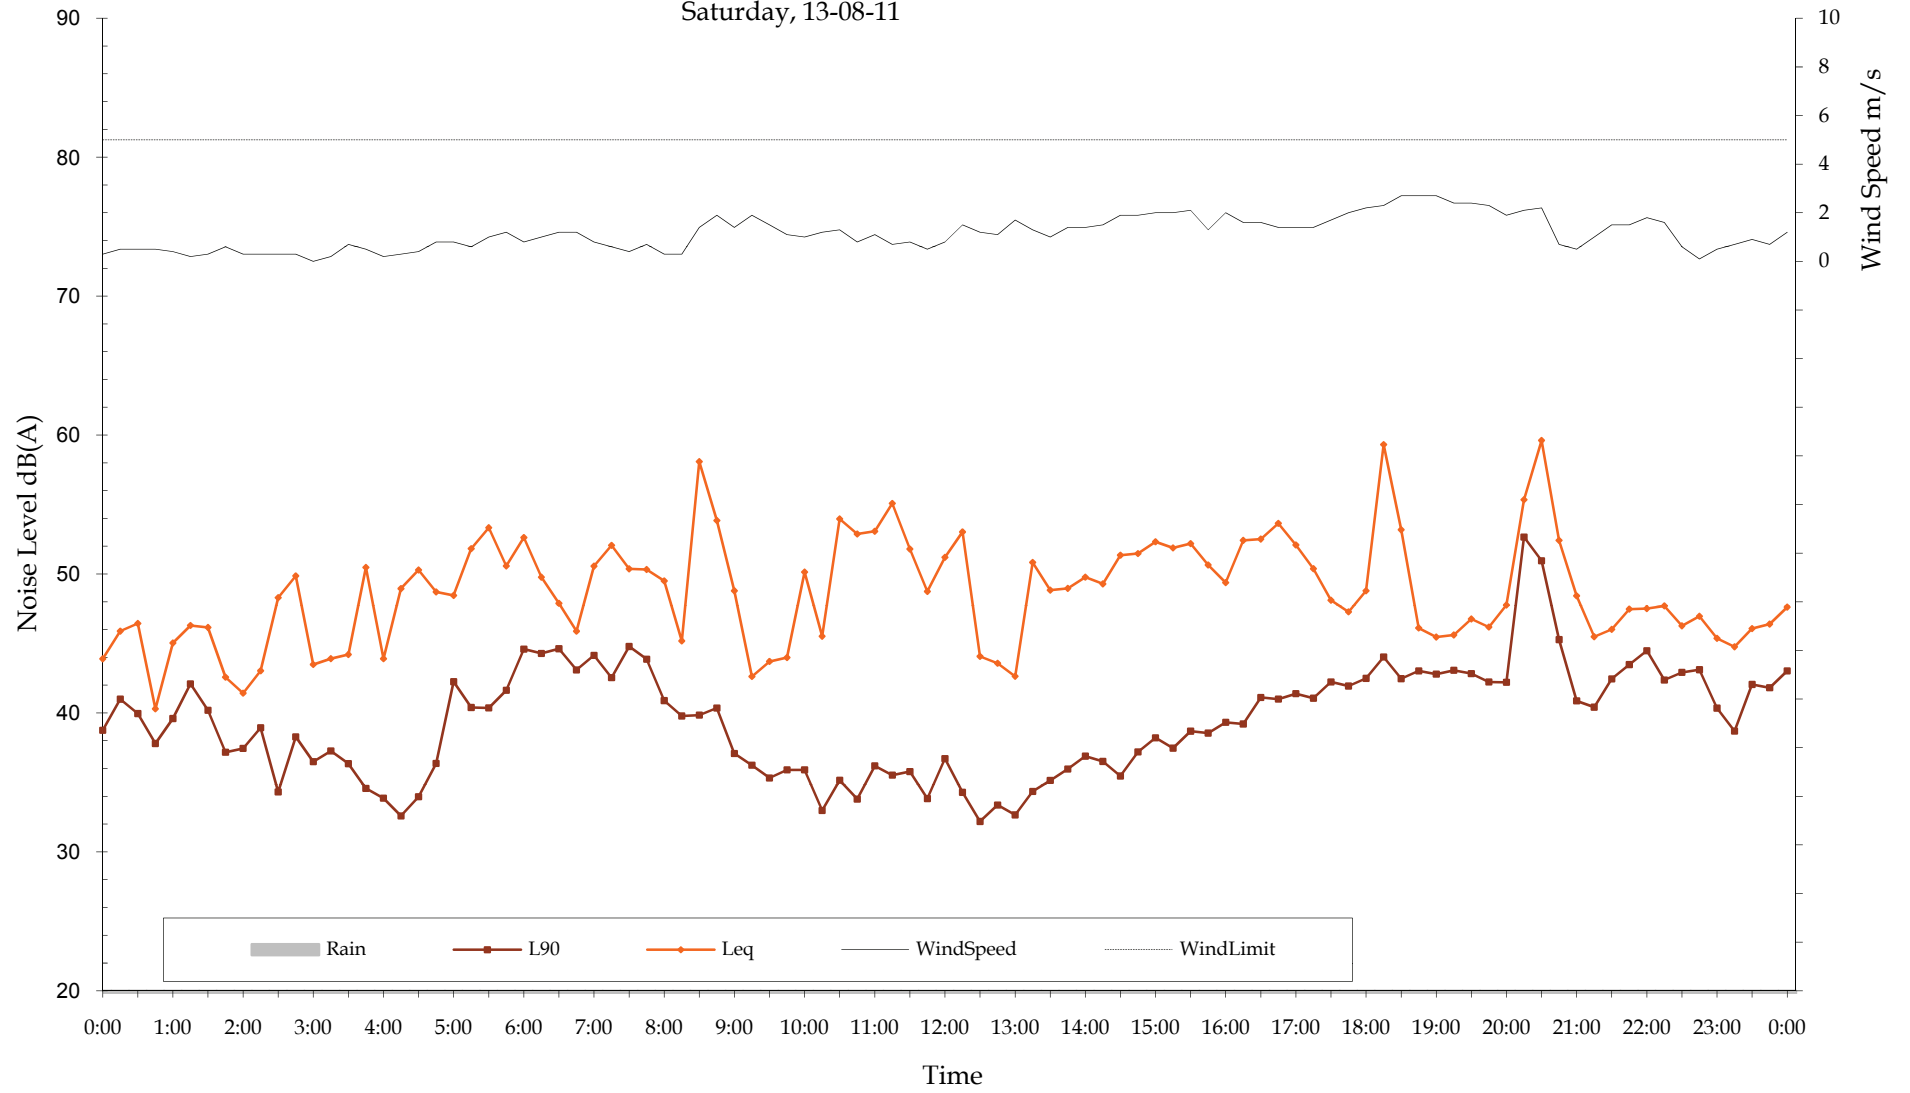

Measured Ambient Noise Levels
Ernst BarnOwl Data
Saturday, 13-08-11