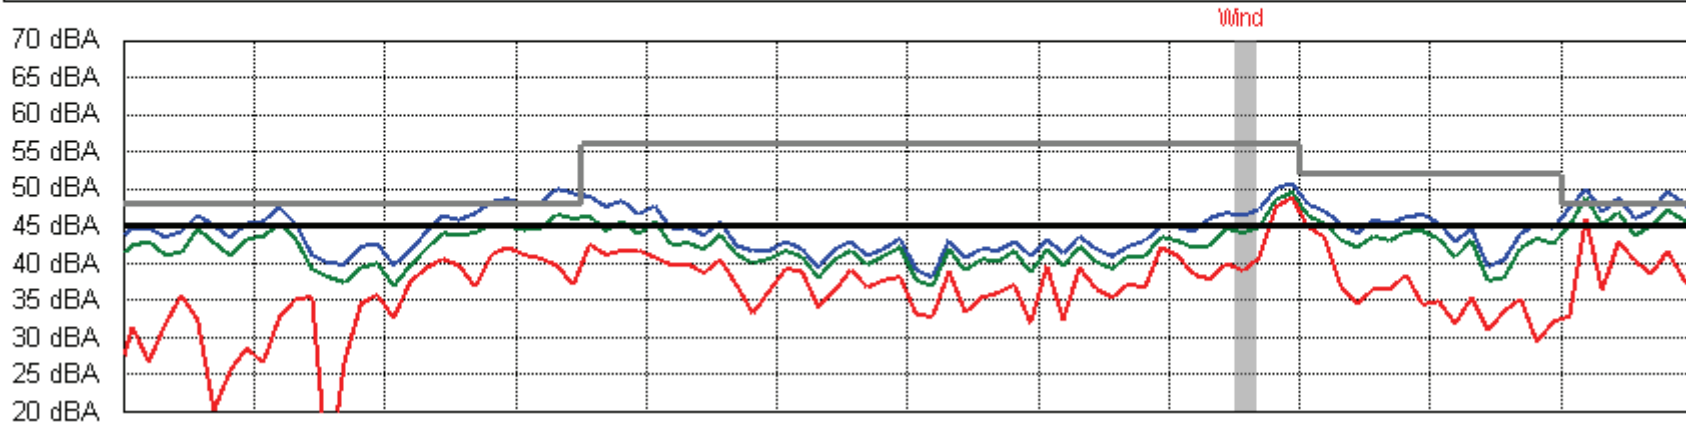

**Project: Integra**  
**Location: Ernst**  
**Filter: 1000LP:A:Raw**  
**Criterion: Operational Criteria**

**Project: Integra**  
**Location: Ernst**  
**Filter: 1000LP:A:Raw**  
**Criterion: Operational Criteria**