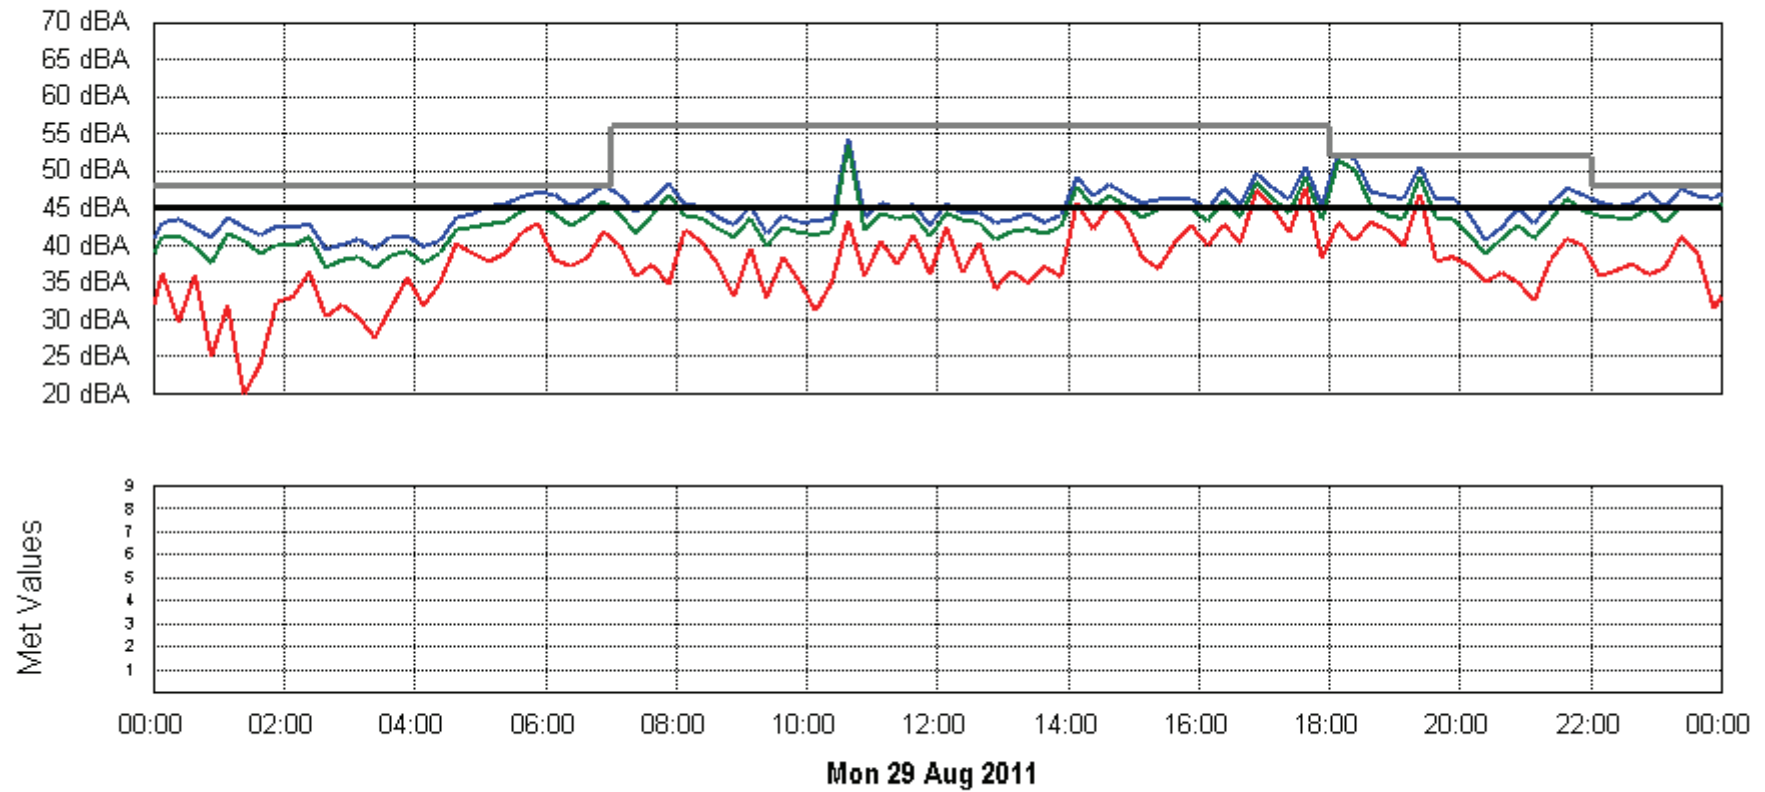

**Project: Integra**  
**Location: Ernst**  
**Filter: 1000LP:A:Raw**  
**Criterion: Operational Criteria**

**Project: Integra**  
**Location: Ernst**  
**Filter: 1000LP:A:Raw**  
**Criterion: Operational Criteria**