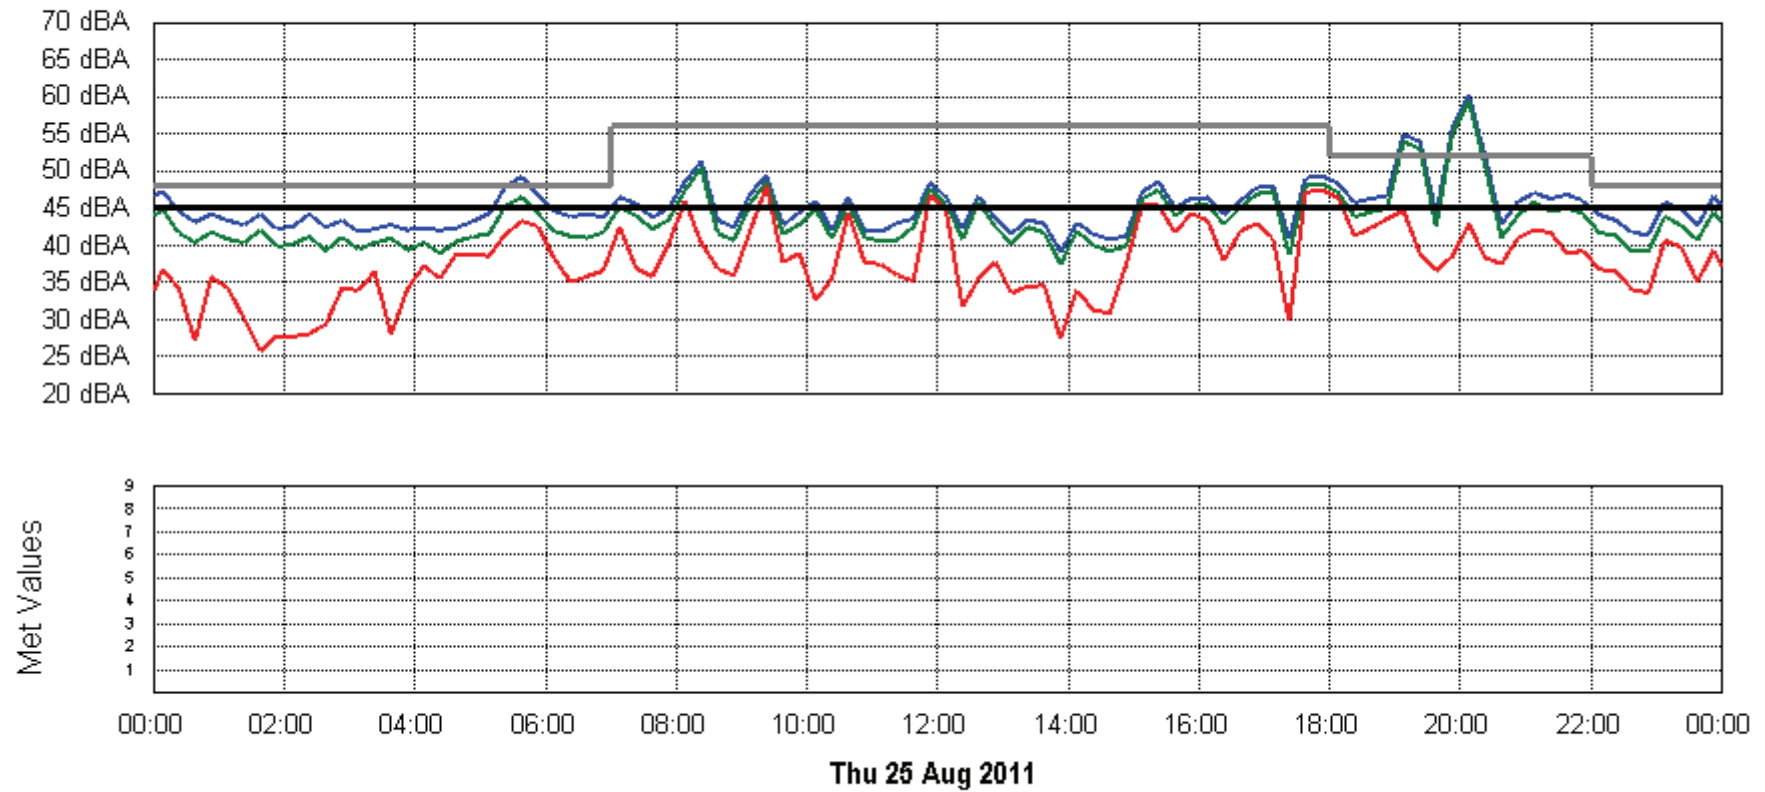

**Project: Integra**  
**Location: Ernst**  
**Filter: 1000LP:A:Raw**  
**Criterion: Operational Criteria**

**Project: Integra**  
**Location: Ernst**  
**Filter: 1000LP:A:Raw**  
**Criterion: Operational Criteria**