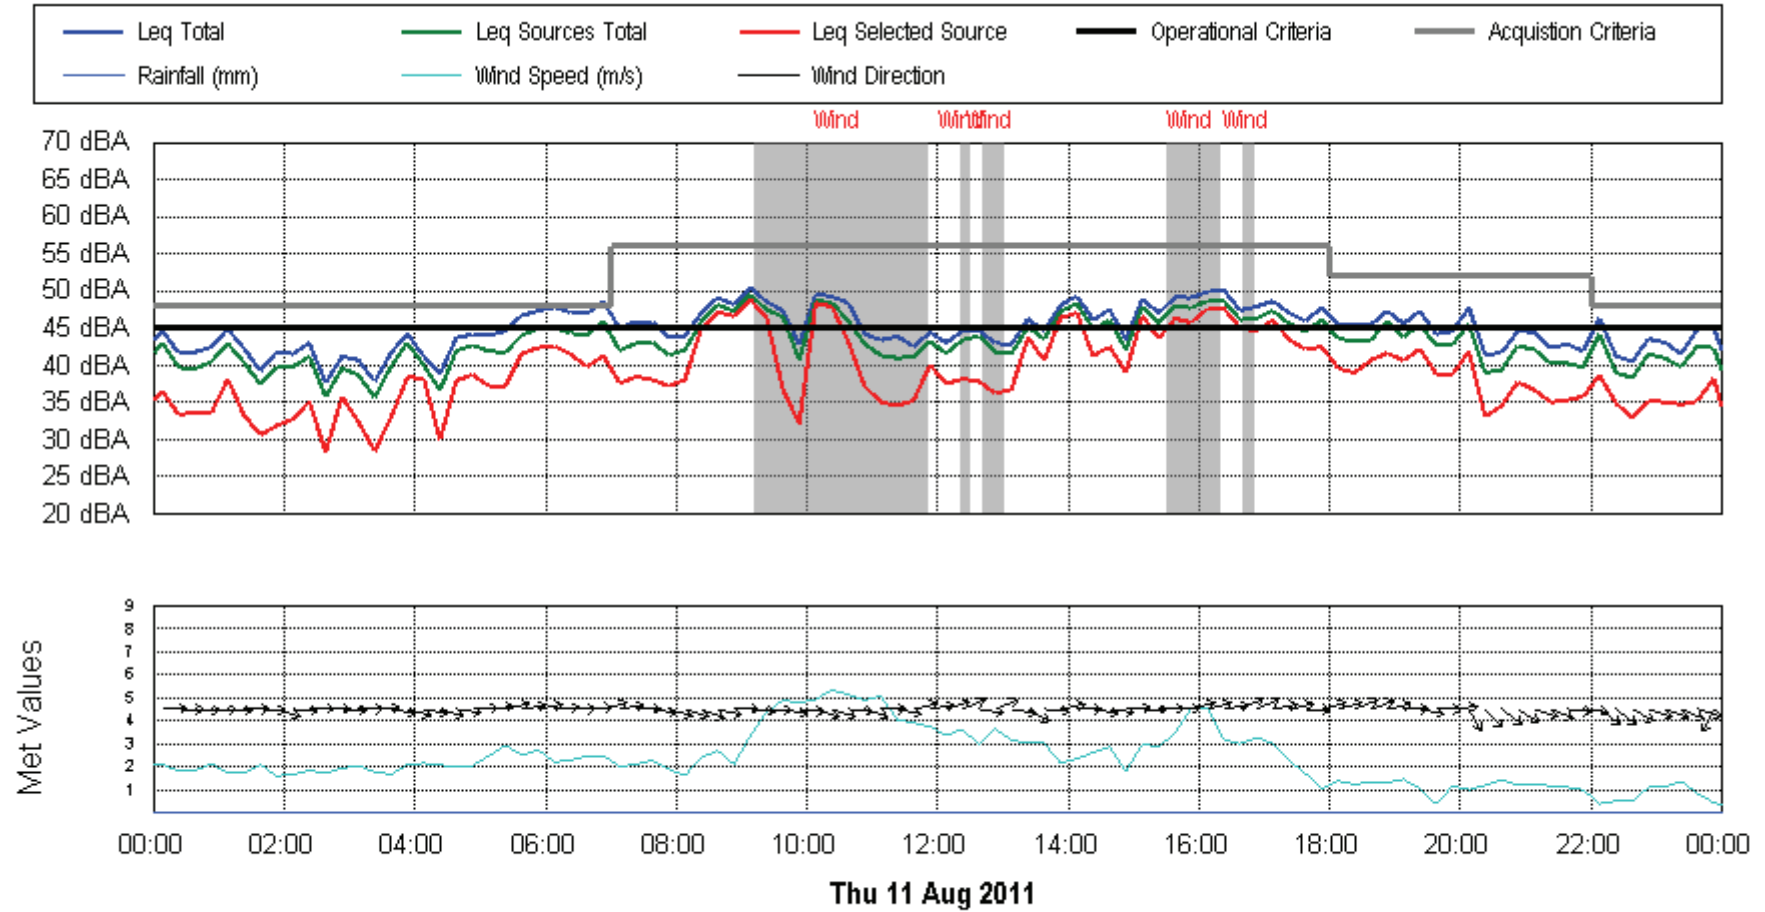

# APPENDIX E

Low Pass Barn Owl Graphs, Ernst Residence

E

**Project: Integra**  
**Location: Ernst**  
**Filter: 1000LP:A:Raw**  
**Criterion: Operational Criteria**

**Project: Integra**  
**Location: Ernst**  
**Filter: 1000LP:A:Raw**  
**Criterion: Operational Criteria**