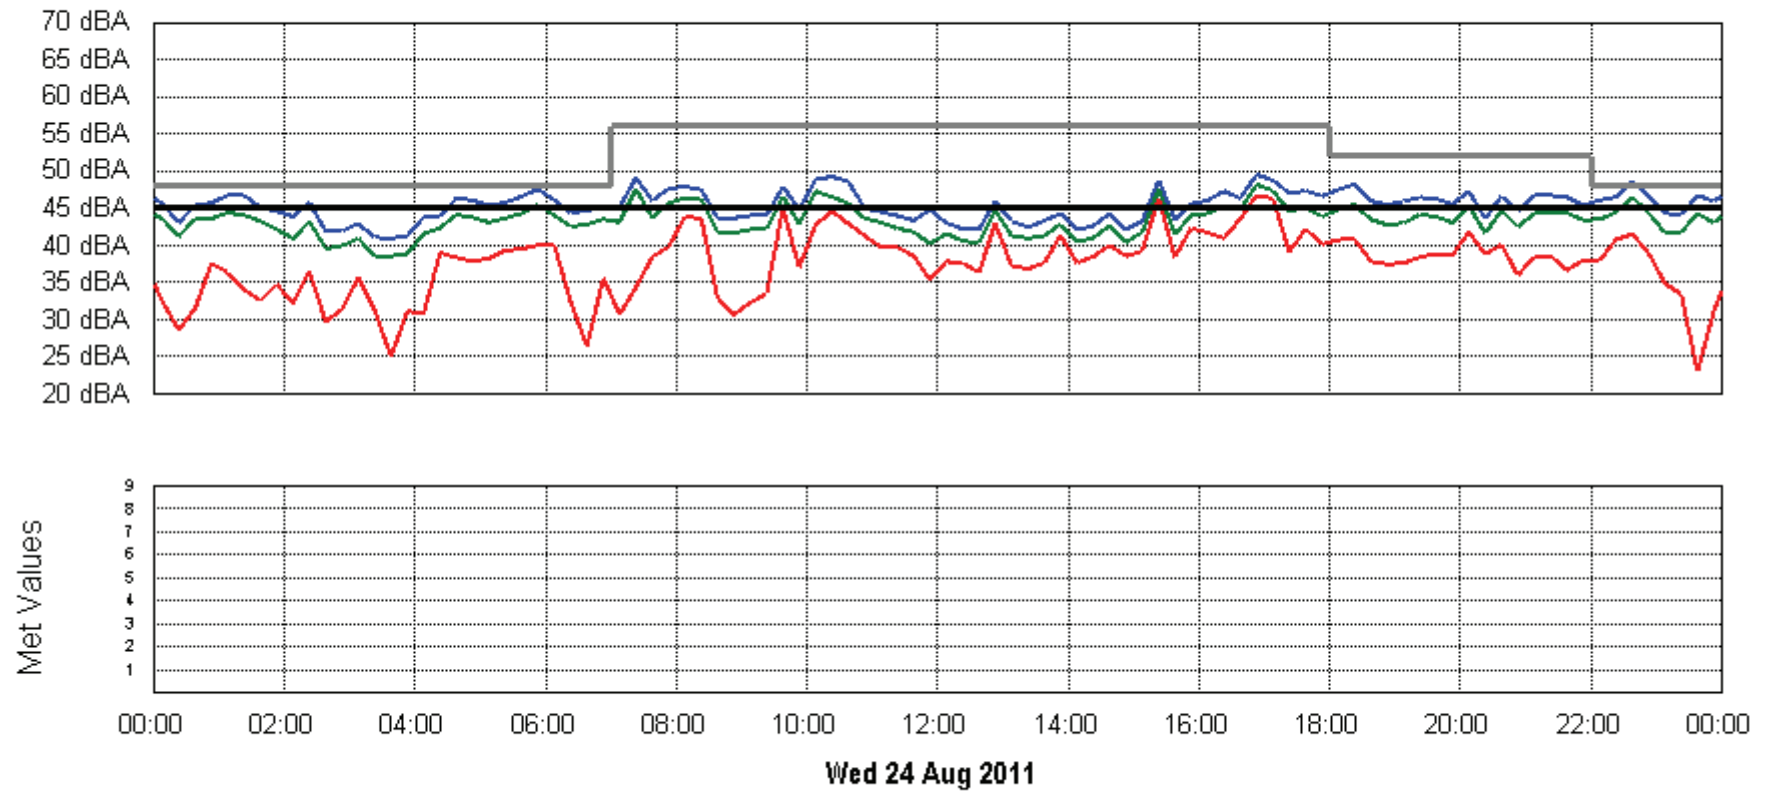

Project: Integra
Location: Ernst
Filter: 1000LP:A:Raw
Criterion: Operational Criteria