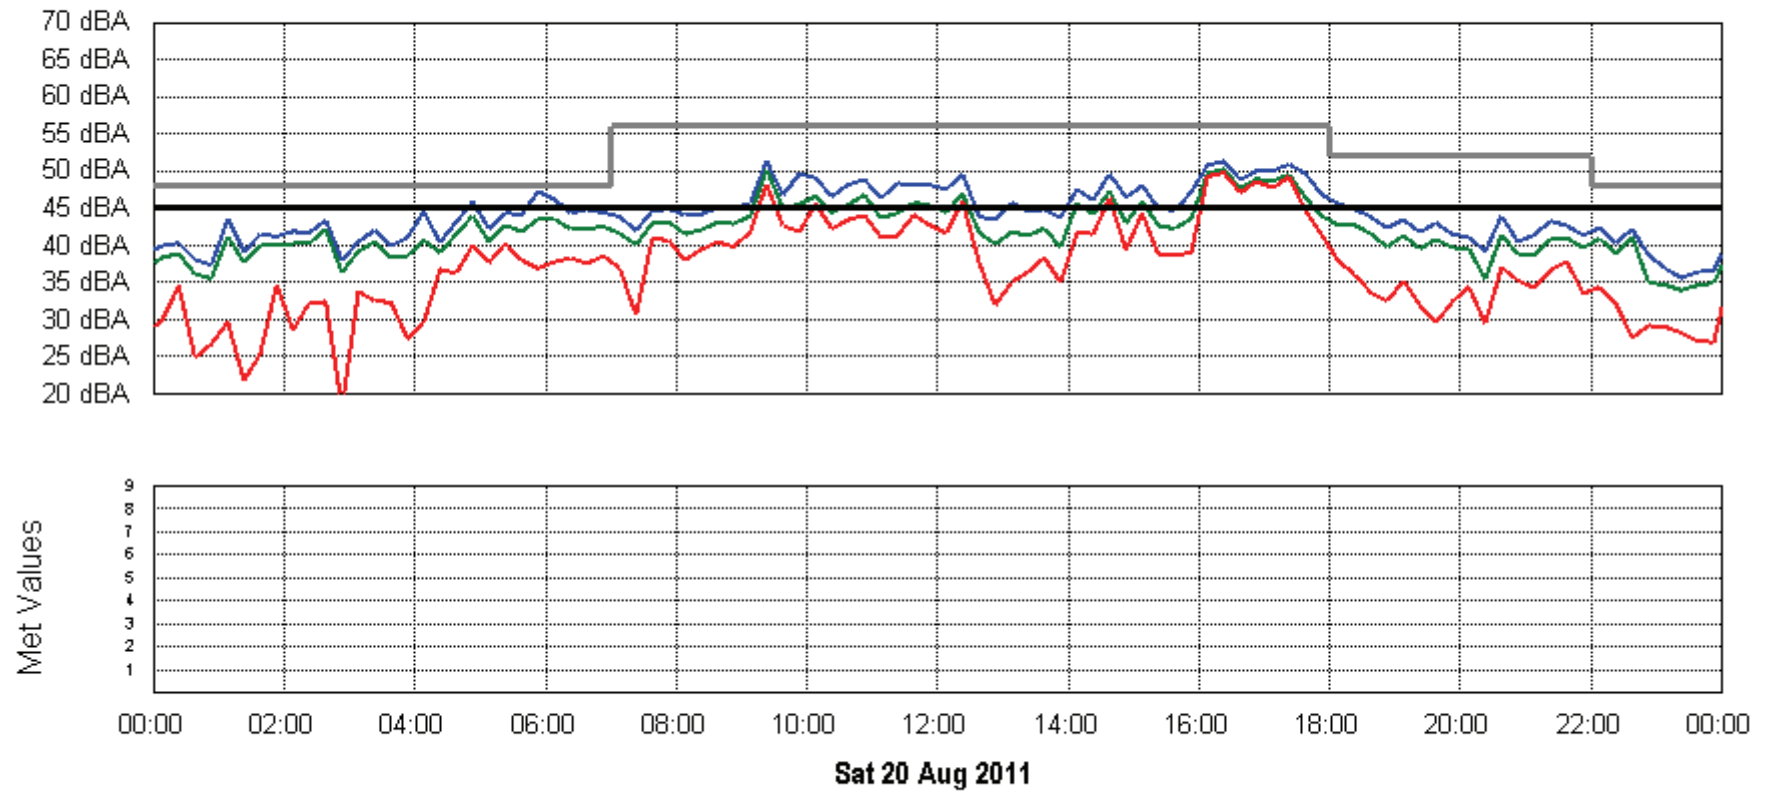

Project: Integra
Location: Ernst
Filter: 1000LP:A:Raw
Criterion: Operational Criteria