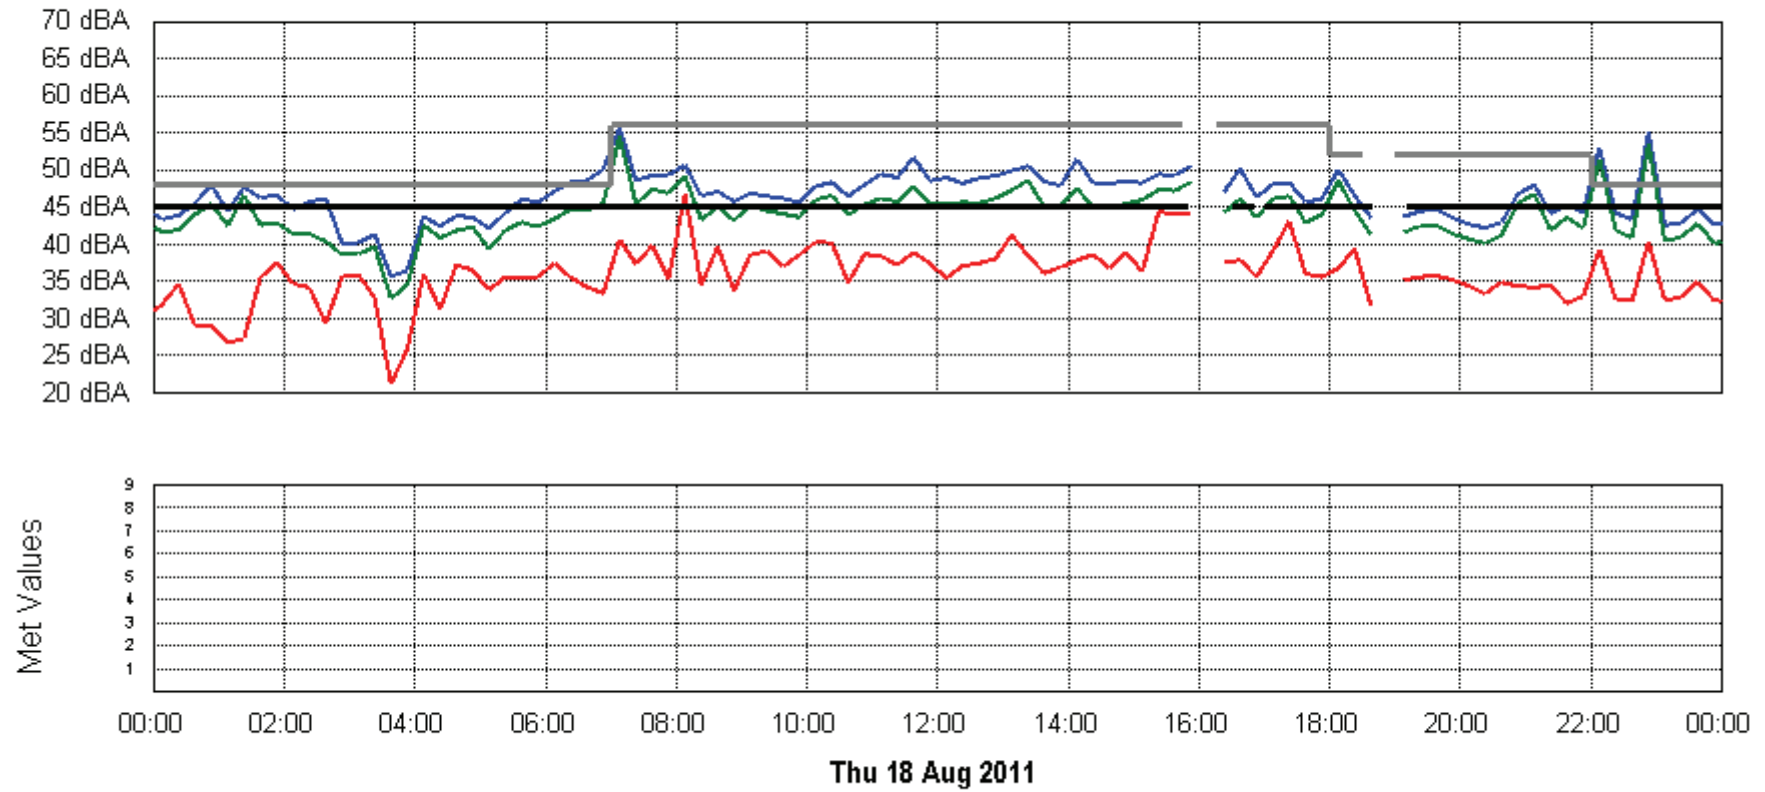

Mon 15 Aug 2011

**Project: Integra**  
**Location: Ernst**  
**Filter: 1000LP:A:Raw**  
**Criterion: Operational Criteria**

**Project: Integra**  
**Location: Ernst**  
**Filter: 1000LP:A:Raw**  
**Criterion: Operational Criteria**

**Project: Integra**  
**Location: Ernst**  
**Filter: 1000LP:A:Raw**  
**Criterion: Operational Criteria**

**Project: Integra**  
**Location: Ernst**  
**Filter: 1000LP:A:Raw**  
**Criterion: Operational Criteria**