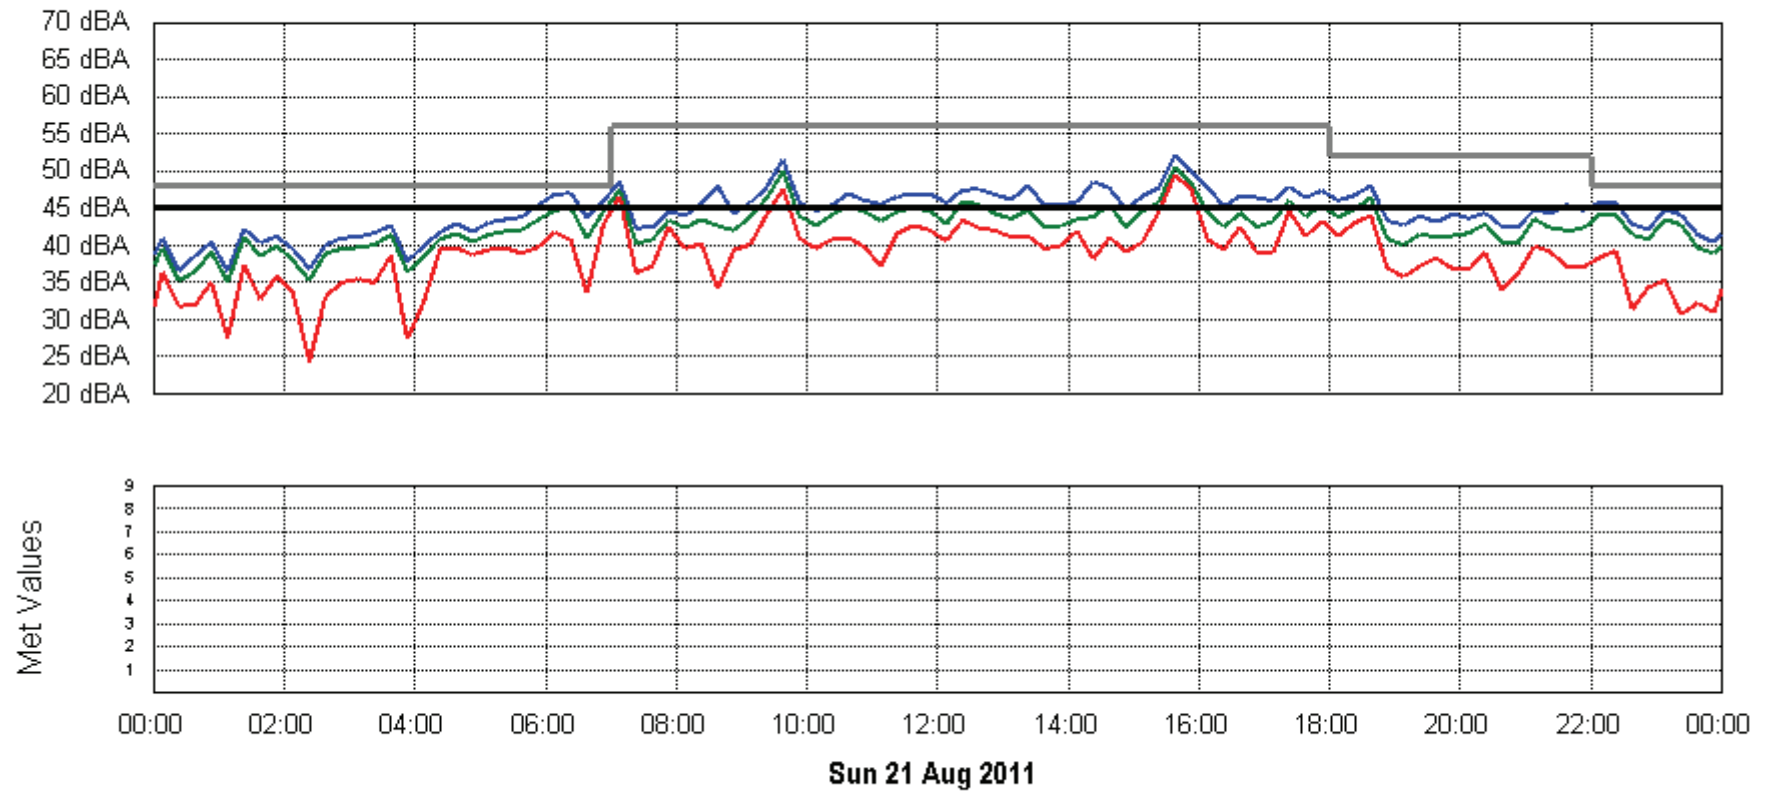

**Project: Integra**  
**Location: Ernst**  
**Filter: 1000LP:A:Raw**  
**Criterion: Operational Criteria**

**Project: Integra**  
**Location: Ernst**  
**Filter: 1000LP:A:Raw**  
**Criterion: Operational Criteria**