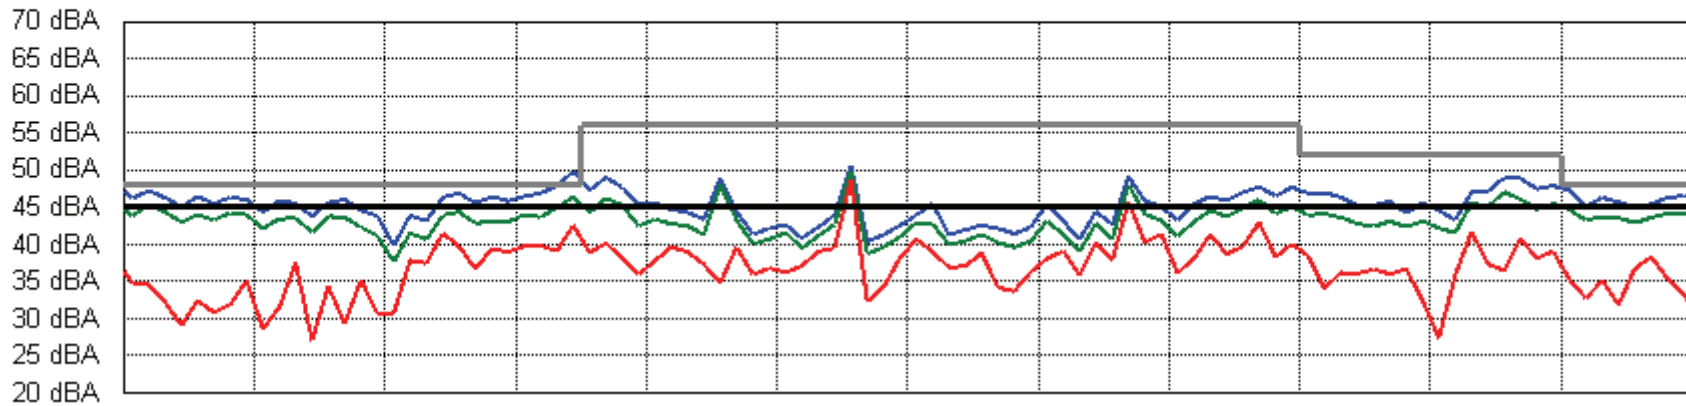

Project: Integra
Location: Ernst
Filter: 1000LP:A:Raw
Criterion: Operational Criteria