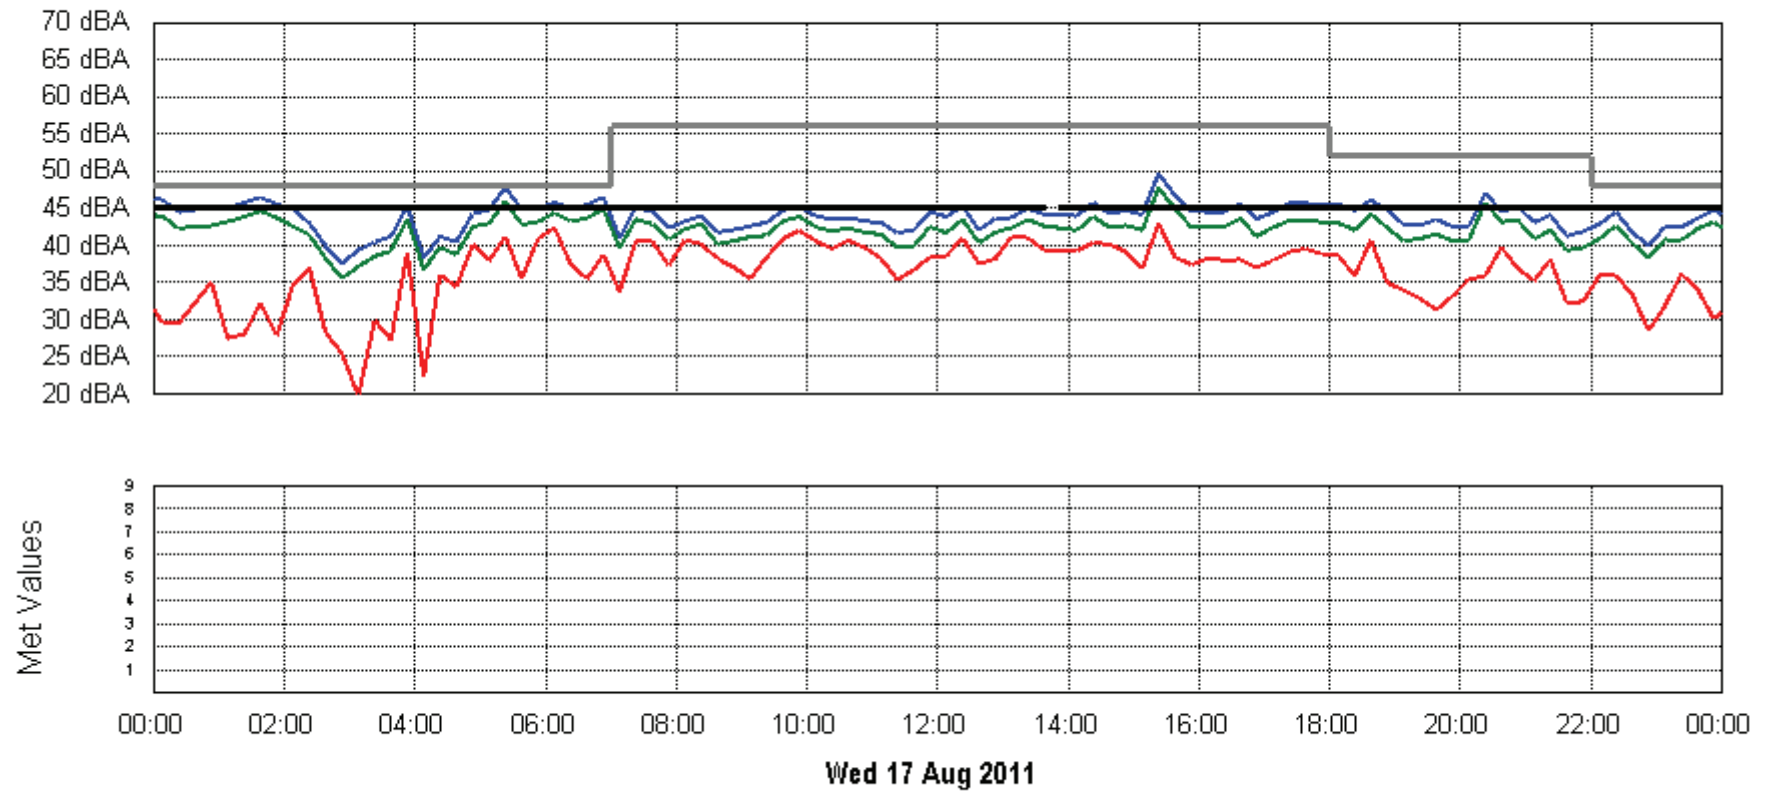

Project: Integra
Location: Ernst
Filter: 1000LP:A:Raw
Criterion: Operational Criteria