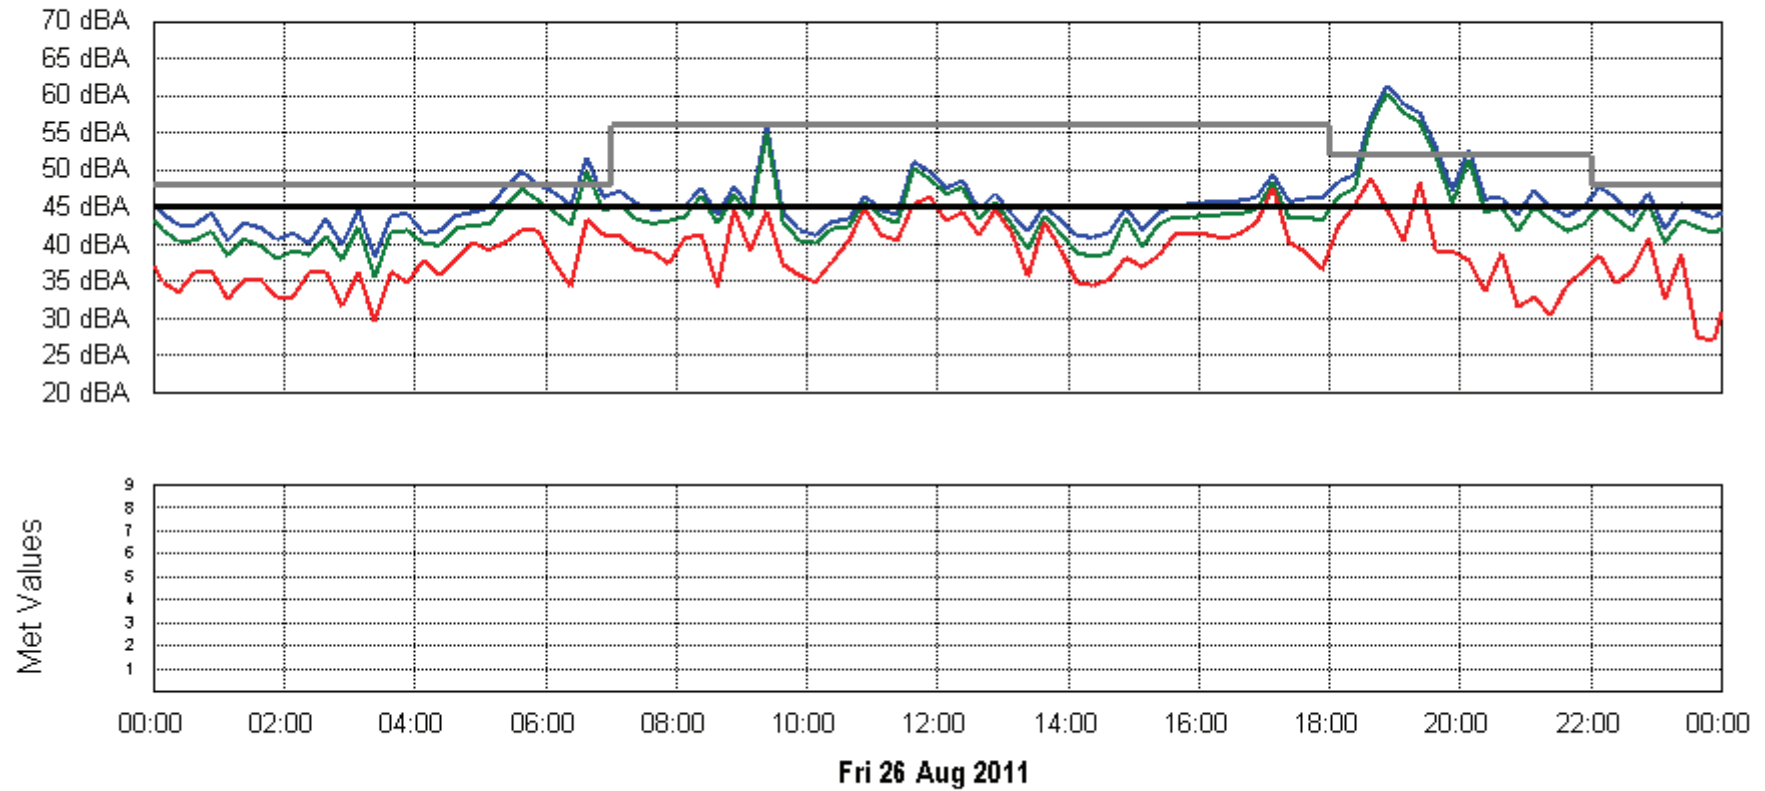

**Project: Integra**  
**Location: Ernst**  
**Filter: 1000LP:A:Raw**  
**Criterion: Operational Criteria**

**Project: Integra**  
**Location: Ernst**  
**Filter: 1000LP:A:Raw**  
**Criterion: Operational Criteria**