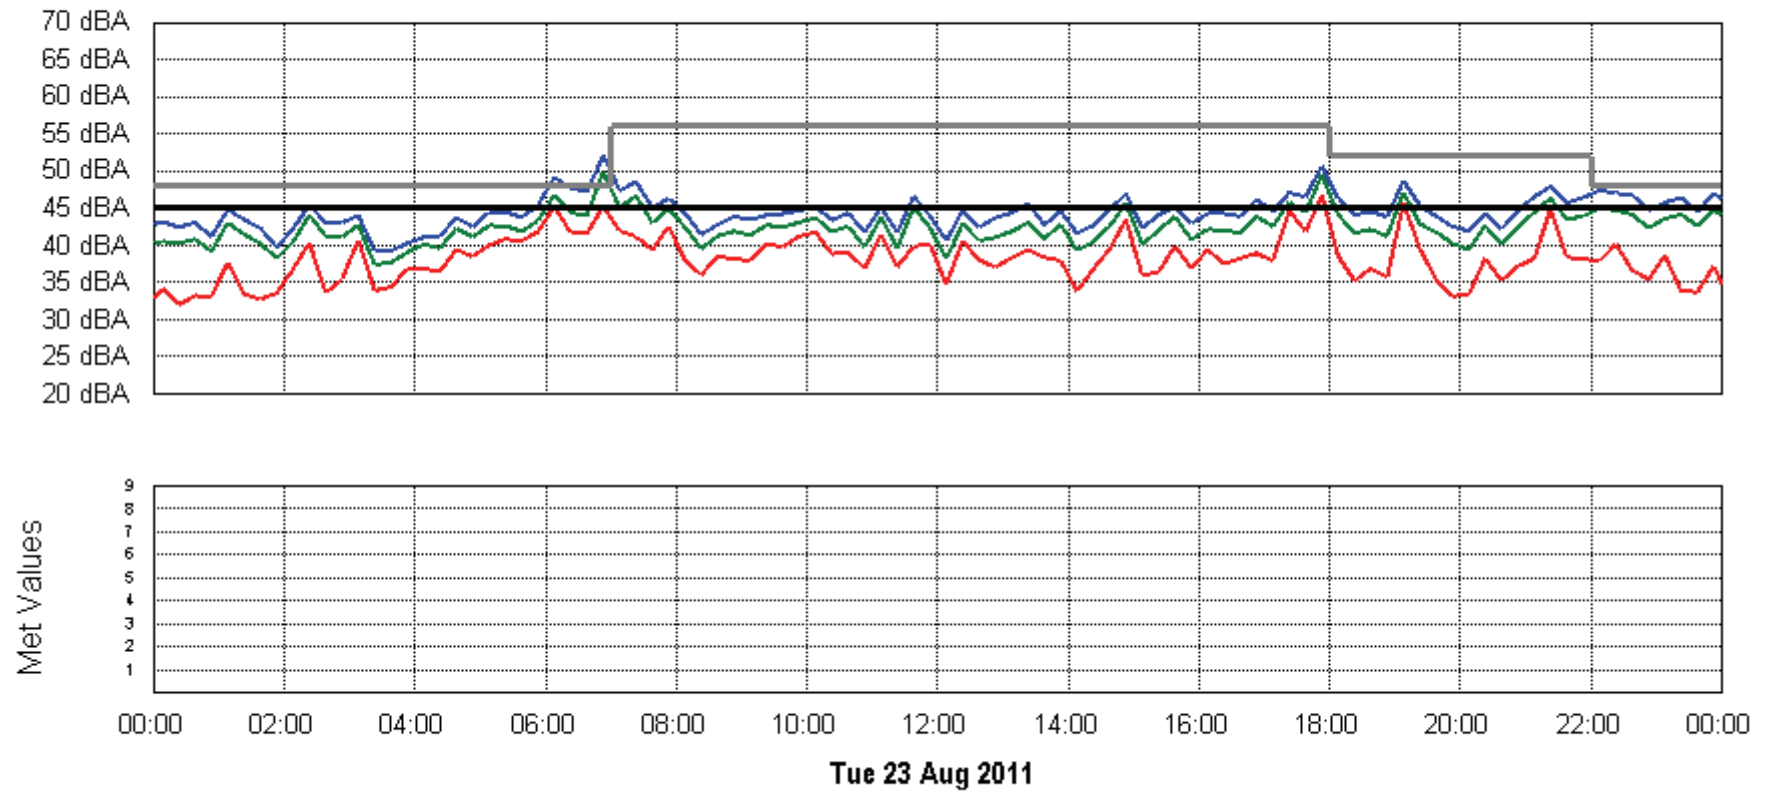

**Project: Integra**  
**Location: Ernst**  
**Filter: 1000LP:A:Raw**  
**Criterion: Operational Criteria**

**Project: Integra**  
**Location: Ernst**  
**Filter: 1000LP:A:Raw**  
**Criterion: Operational Criteria**