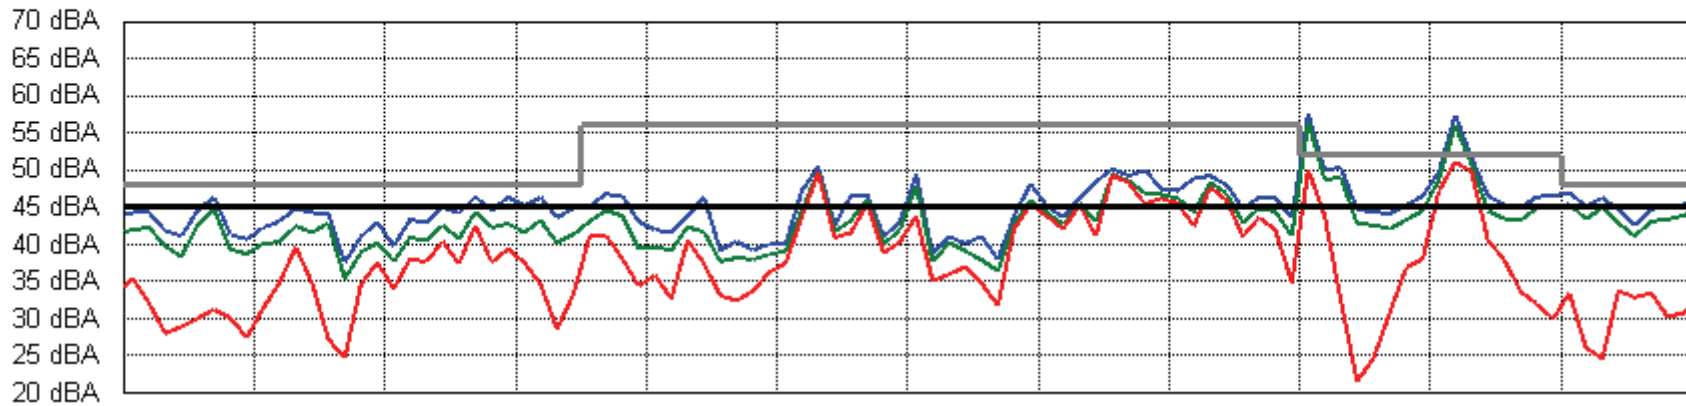

Project: Integra
Location: Ernst
Filter: 1000LP:A:Raw
Criterion: Operational Criteria