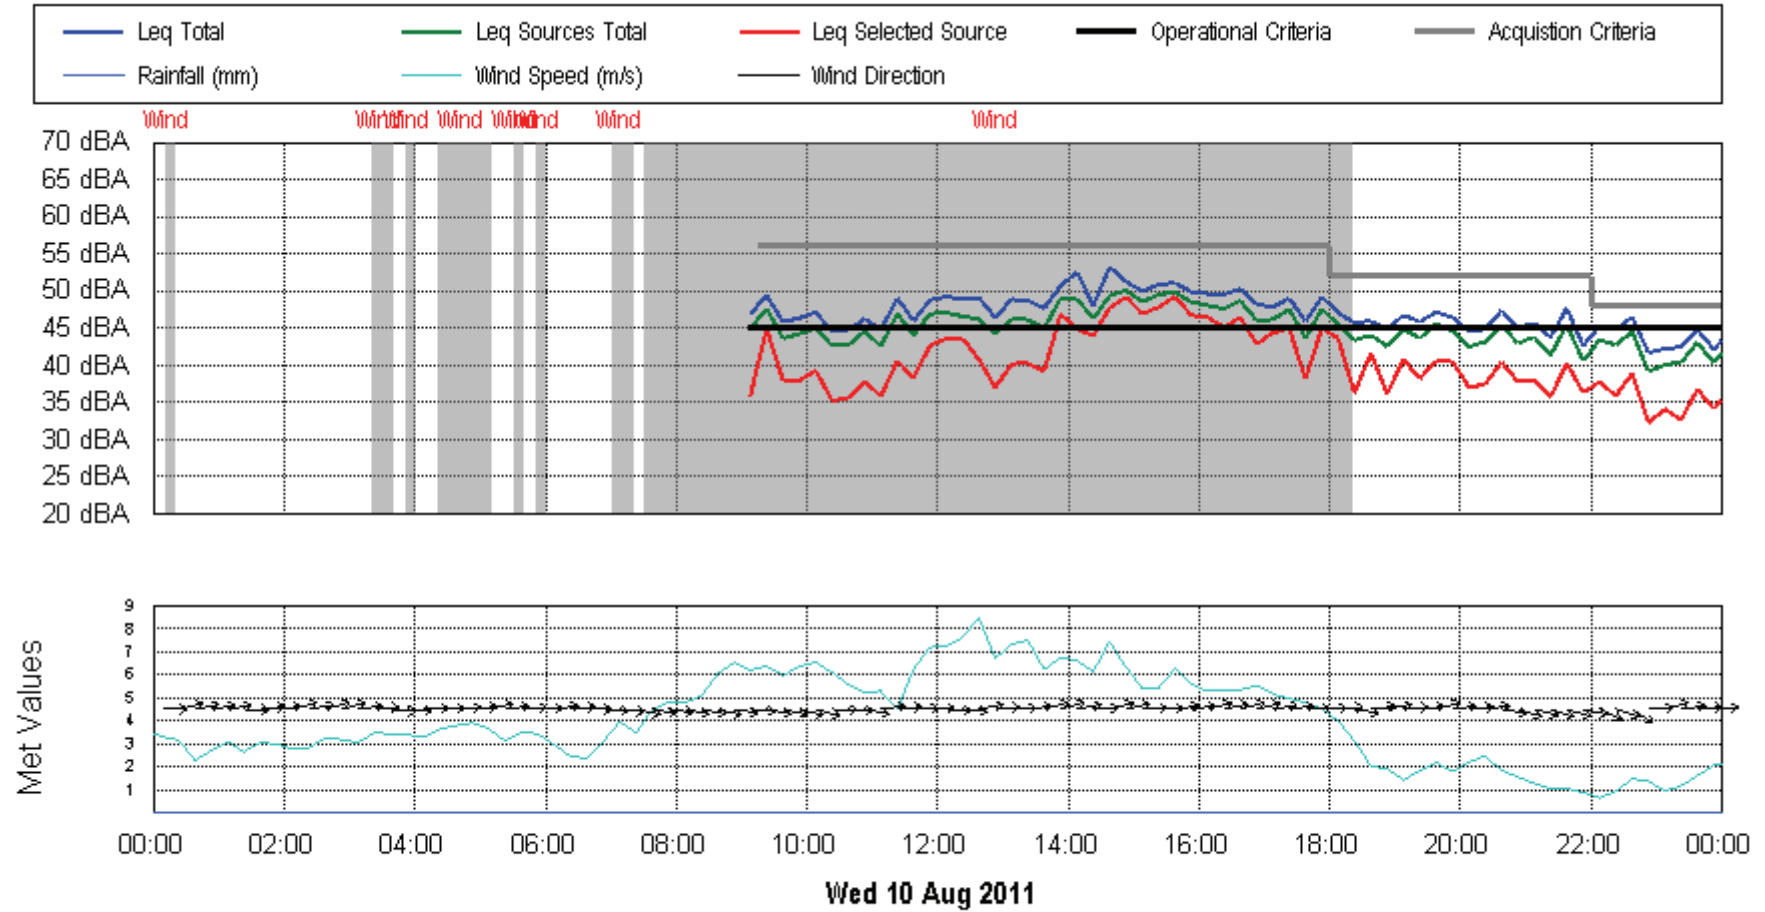

# APPENDIX E

Low Pass Barn Owl Graphs, Ernst Residence

E

**Project: Integra**  
**Location: Ernst**  
**Filter: 1000LP:A:Raw**  
**Criterion: Operational Criteria**

**Project: Integra**  
**Location: Ernst**  
**Filter: 1000LP:A:Raw**  
**Criterion: Operational Criteria**