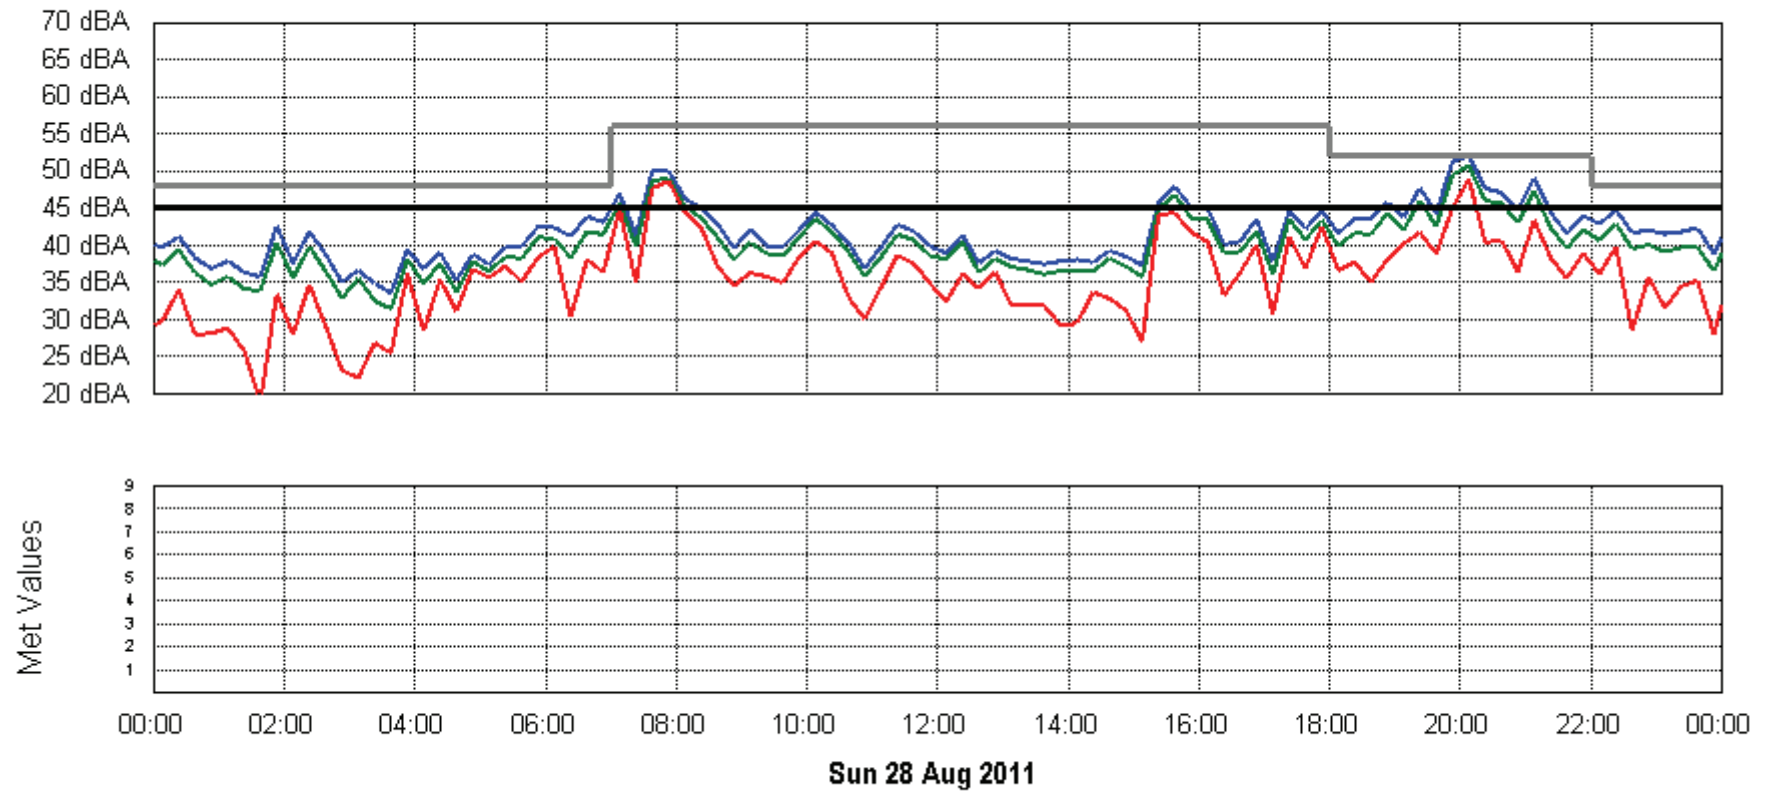

**Project: Integra**  
**Location: Ernst**  
**Filter: 1000LP:A:Raw**  
**Criterion: Operational Criteria**

**Project: Integra**  
**Location: Ernst**  
**Filter: 1000LP:A:Raw**  
**Criterion: Operational Criteria**