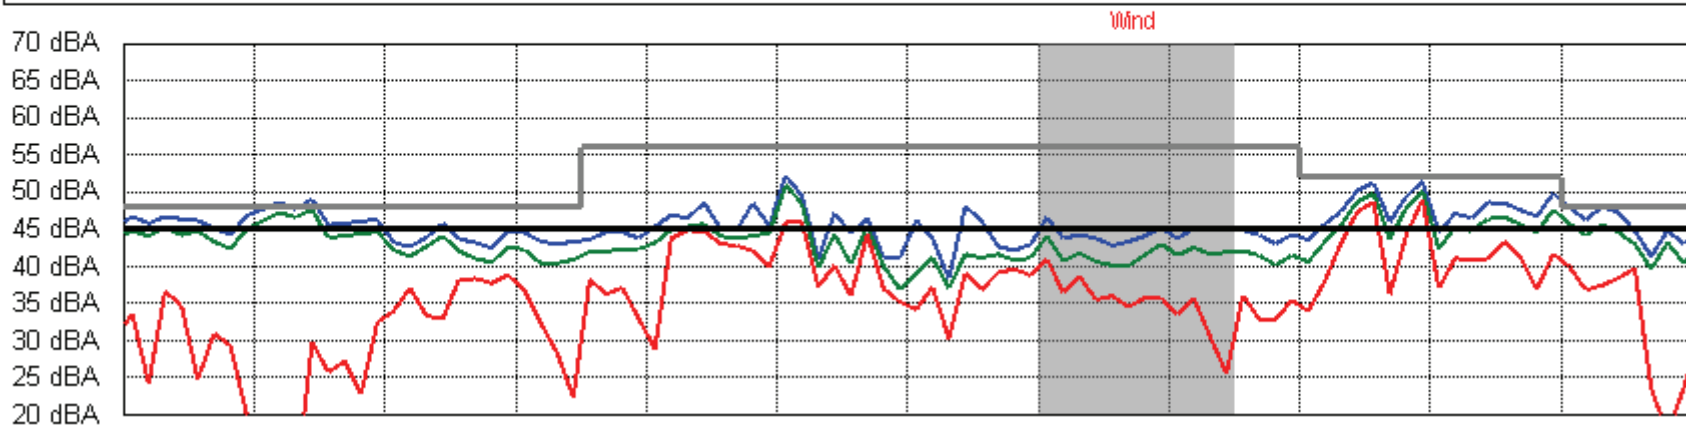

Project: Integra
Location: Ernst
Filter: 1000LP:A:Raw
Criterion: Operational Criteria