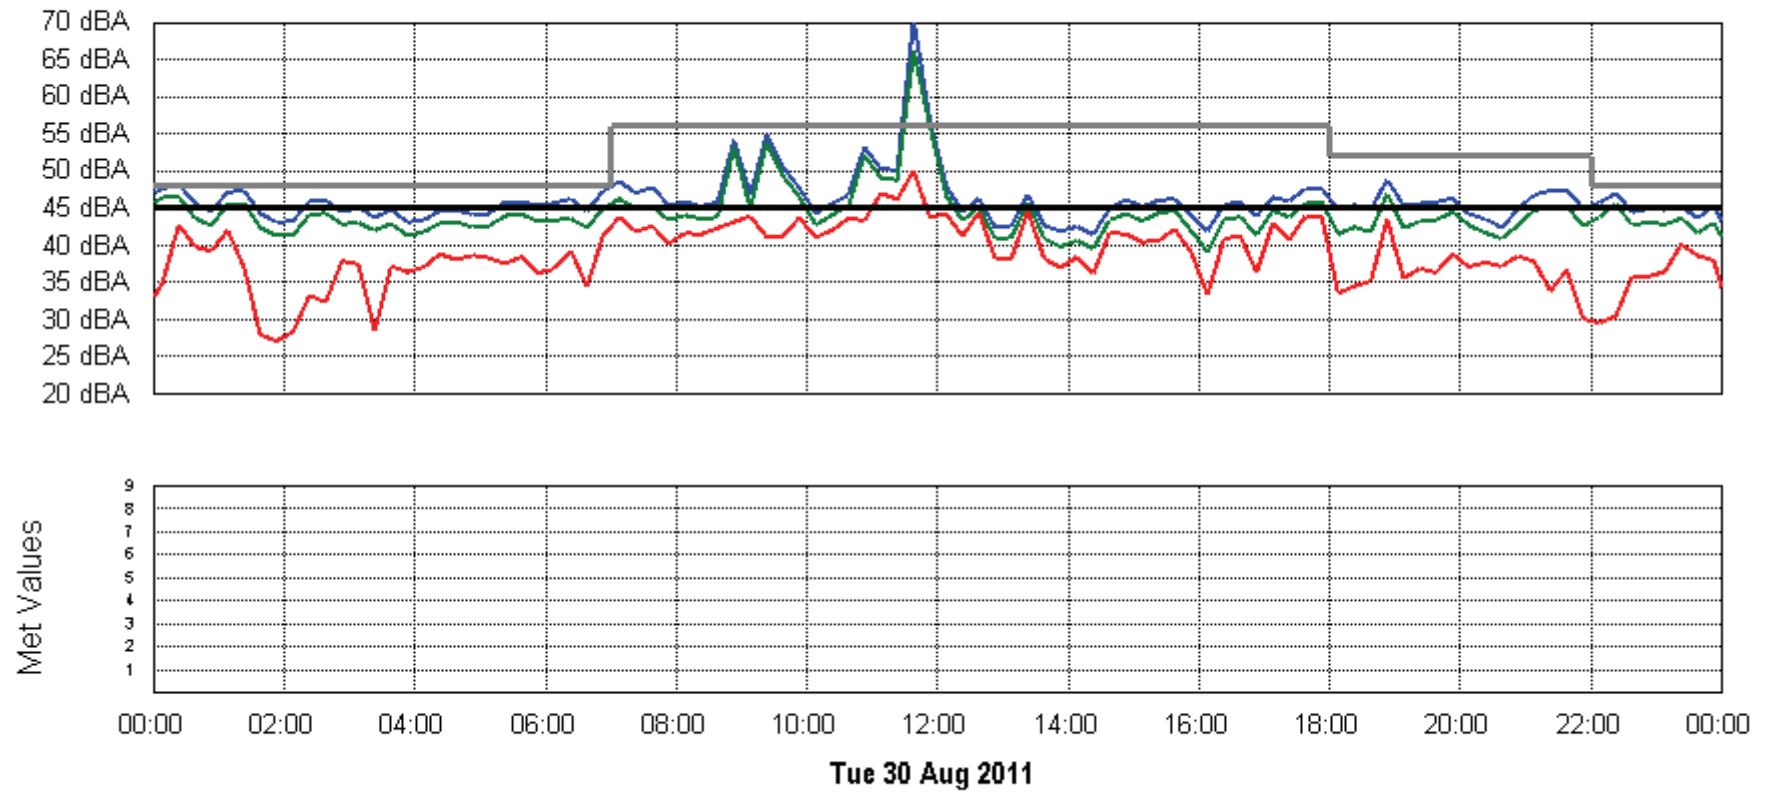

**Project: Integra**  
**Location: Ernst**  
**Filter: 1000LP:A:Raw**  
**Criterion: Operational Criteria**

**Project: Integra**  
**Location: Ernst**  
**Filter: 1000LP:A:Raw**  
**Criterion: Operational Criteria**