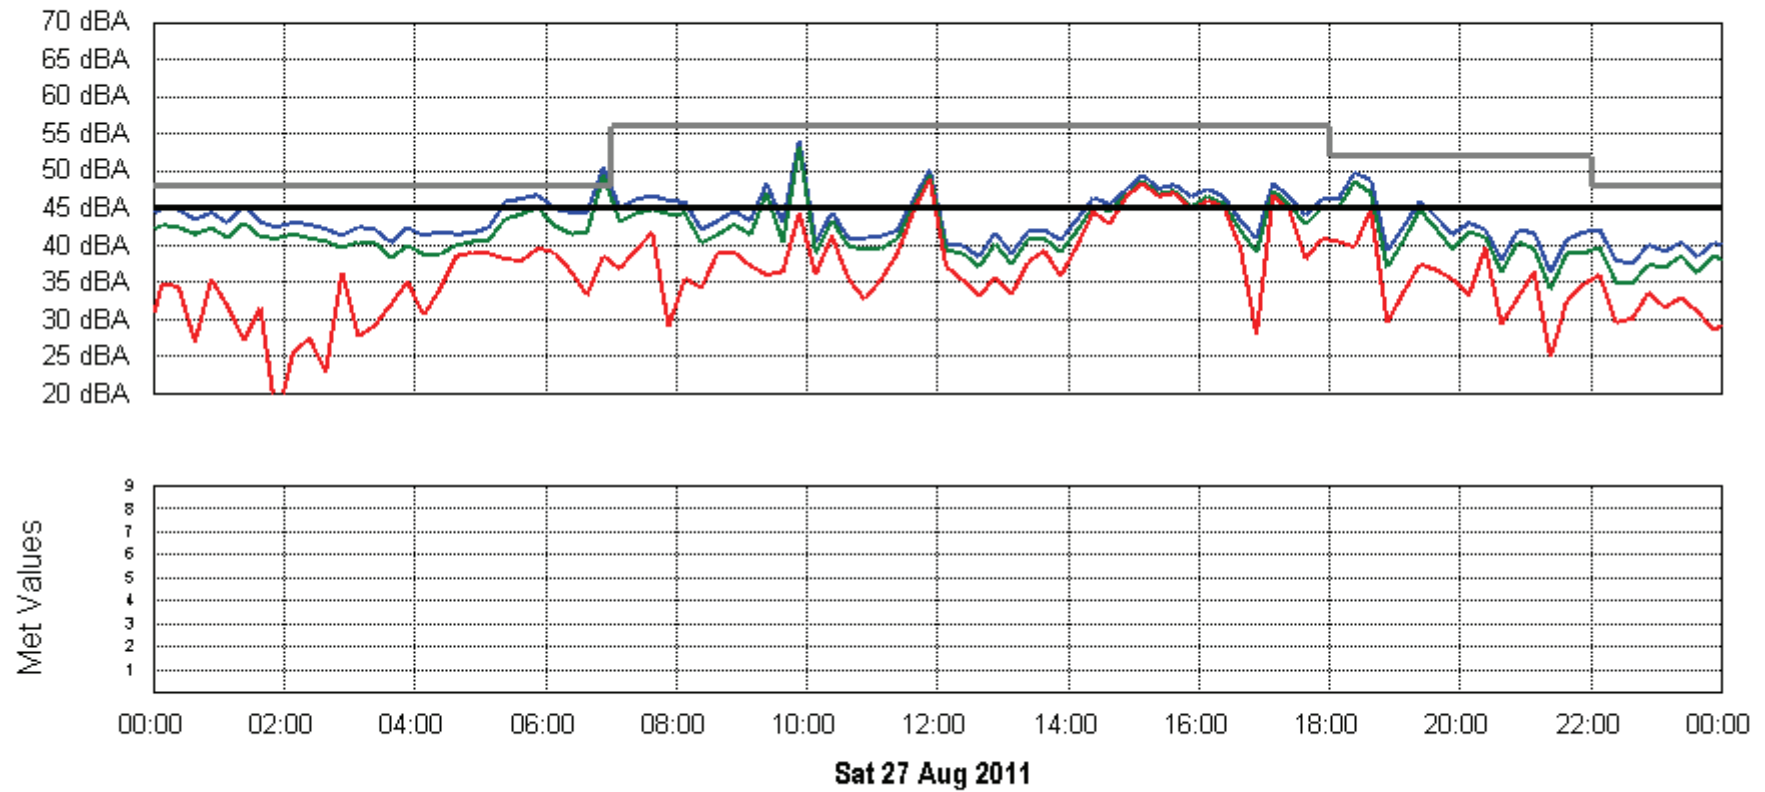

**Project: Integra**  
**Location: Ernst**  
**Filter: 1000LP:A:Raw**  
**Criterion: Operational Criteria**

**Project: Integra**  
**Location: Ernst**  
**Filter: 1000LP:A:Raw**  
**Criterion: Operational Criteria**