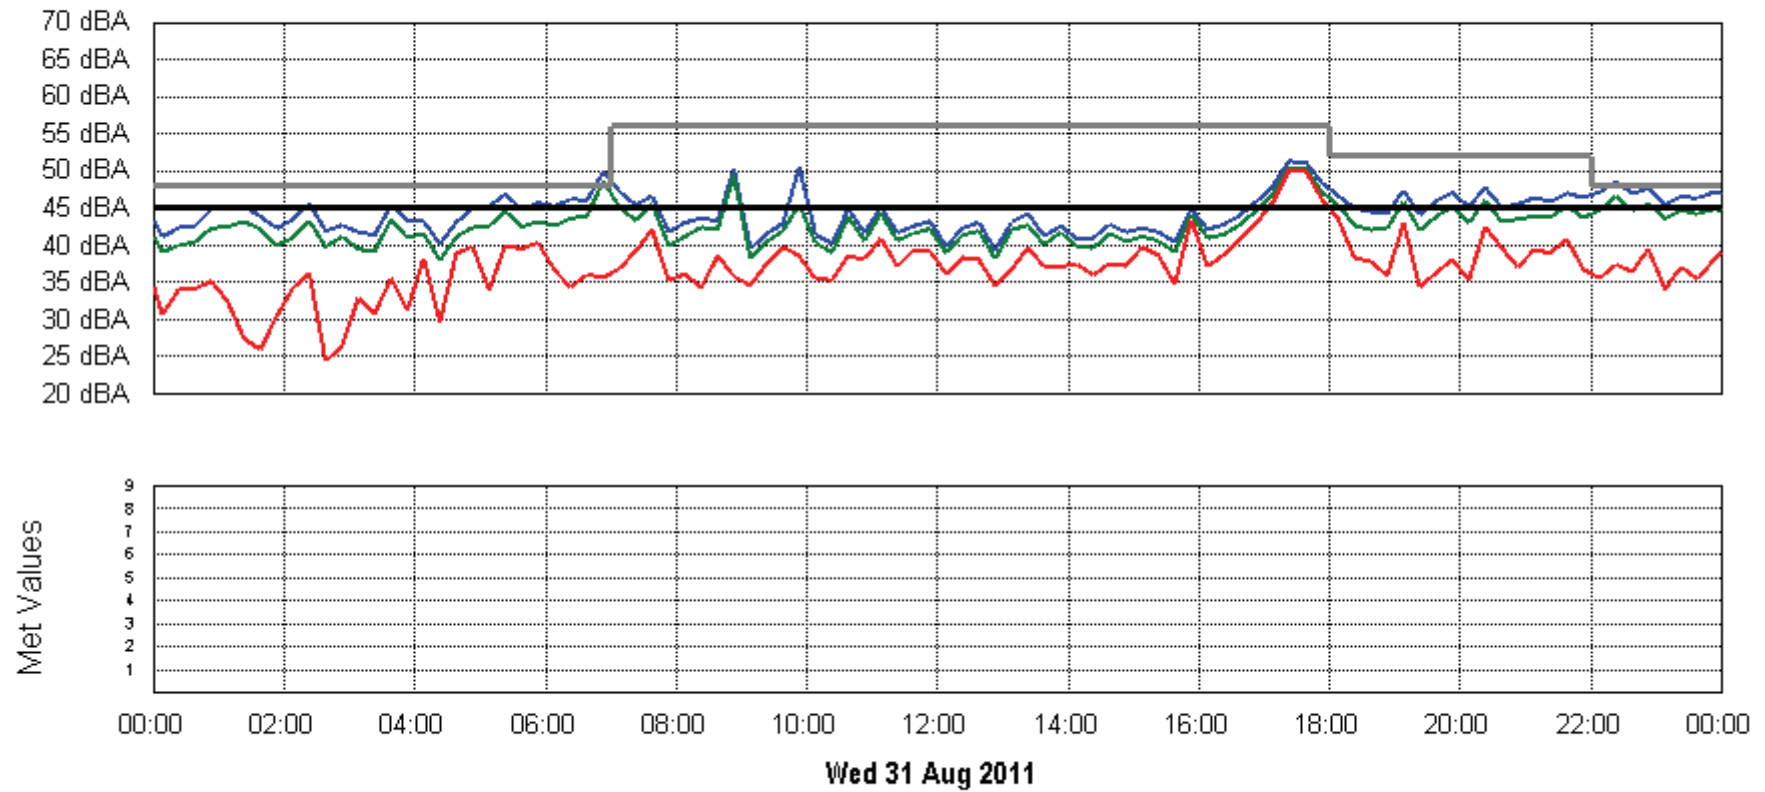

**Project: Integra**  
**Location: Ernst**  
**Filter: 1000LP:A:Raw**  
**Criterion: Operational Criteria**

**Project: Integra**  
**Location: Ernst**  
**Filter: 1000LP:A:Raw**  
**Criterion: Operational Criteria**