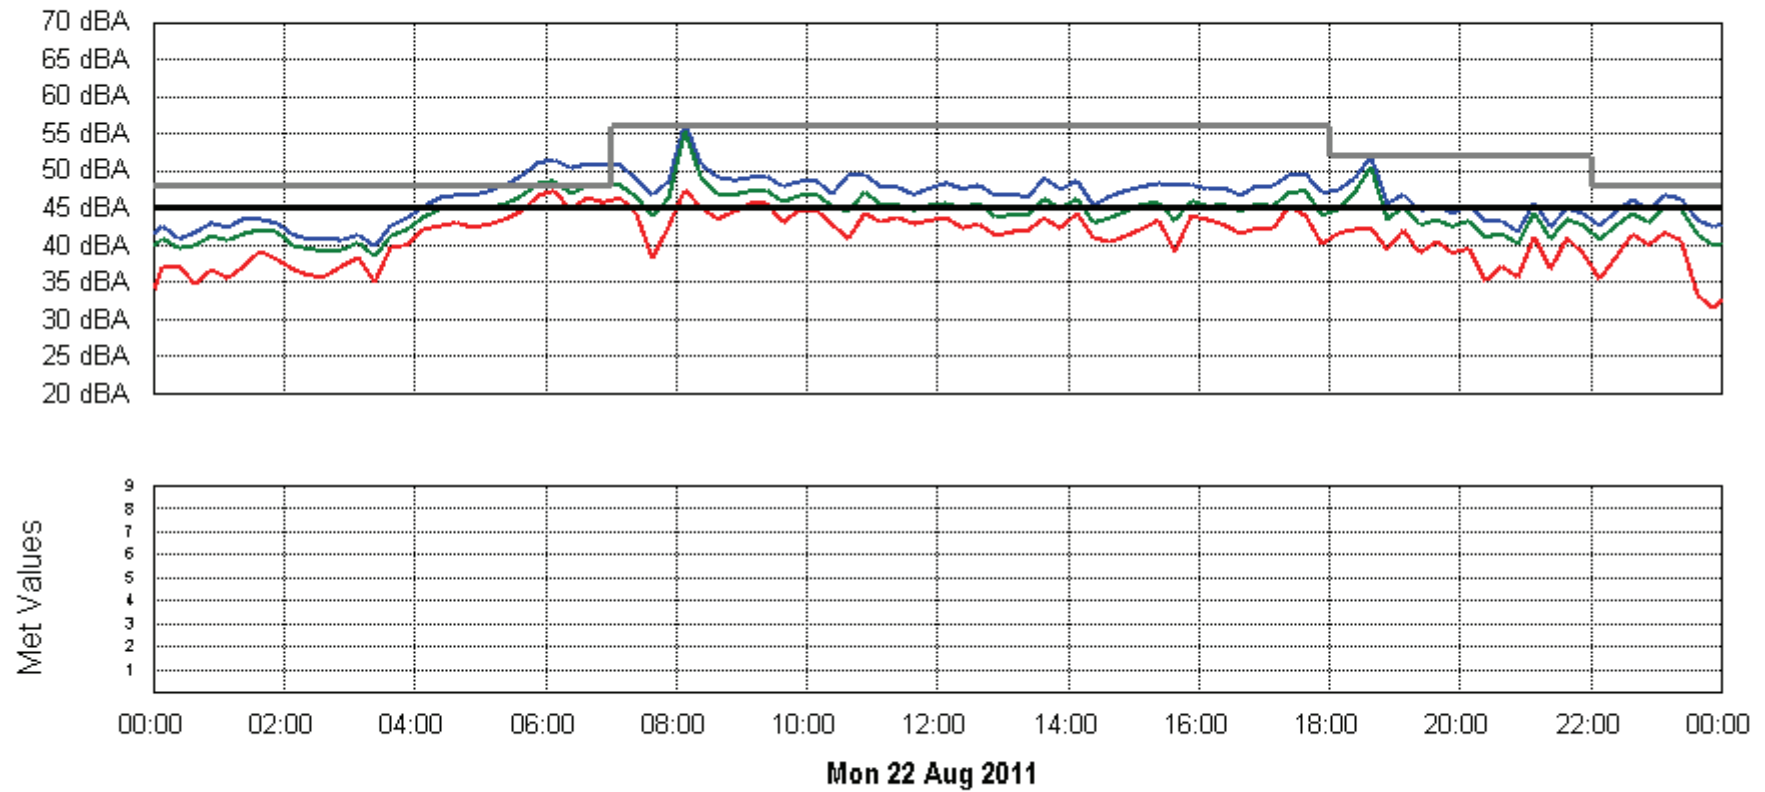

Project: Integra
Location: Ernst
Filter: 1000LP:A:Raw
Criterion: Operational Criteria