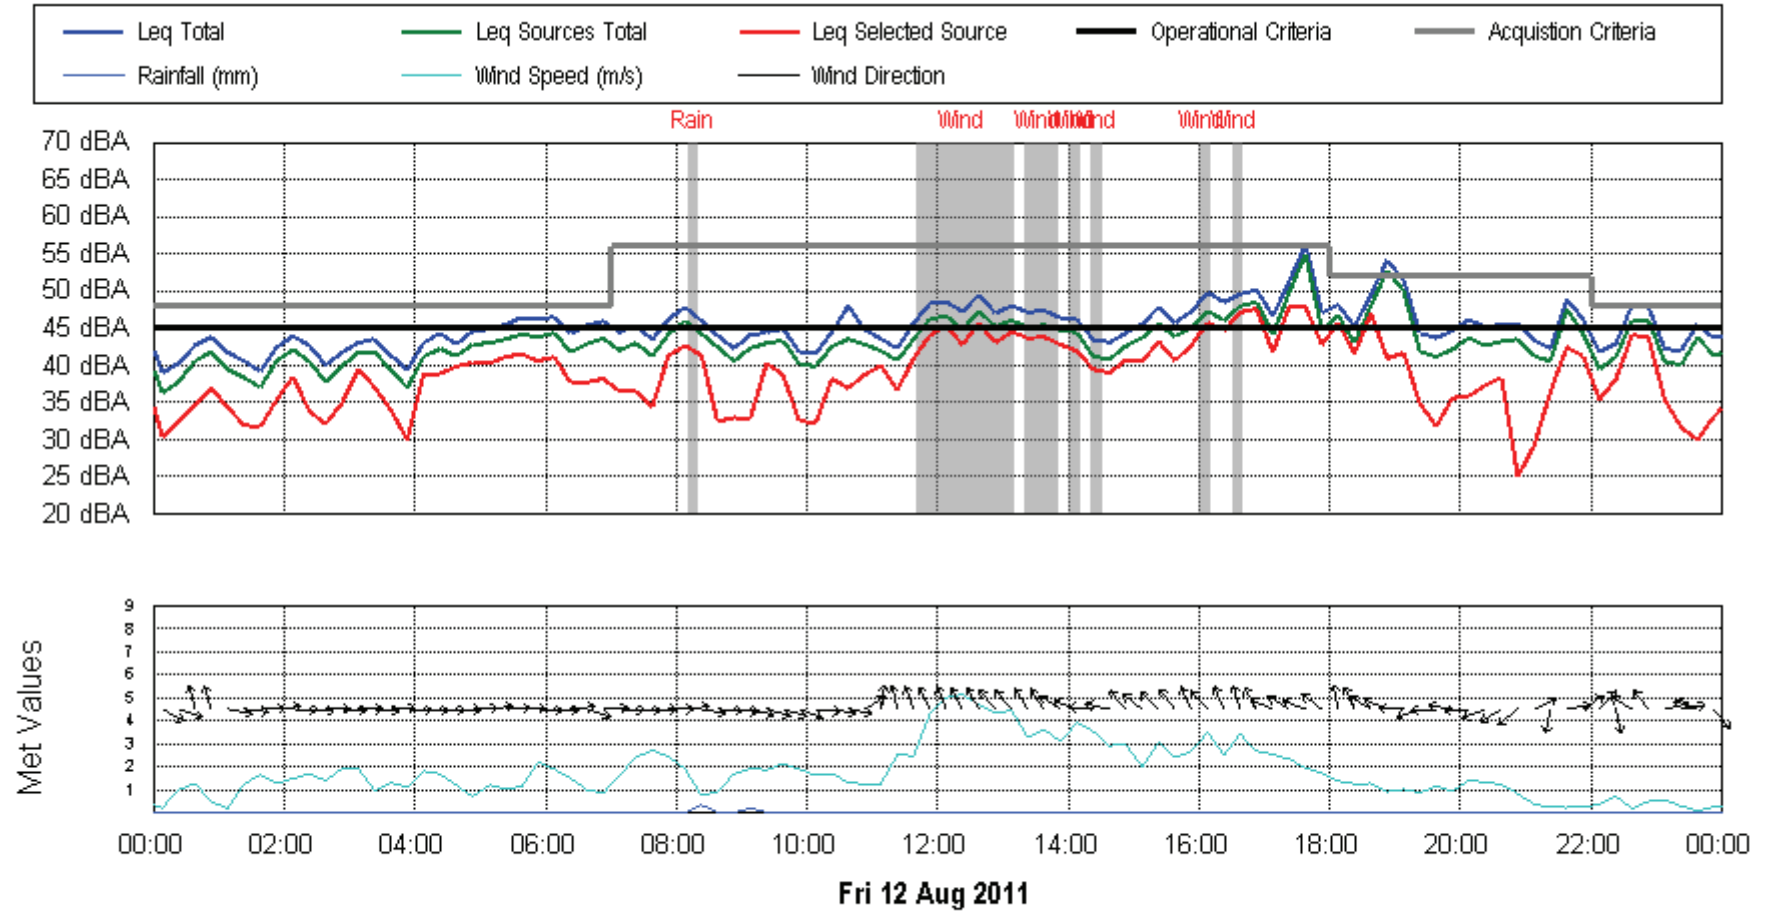

Project: Integra
Location: Ernst
Filter: 1000LP:A:Raw
Criterion: Operational Criteria