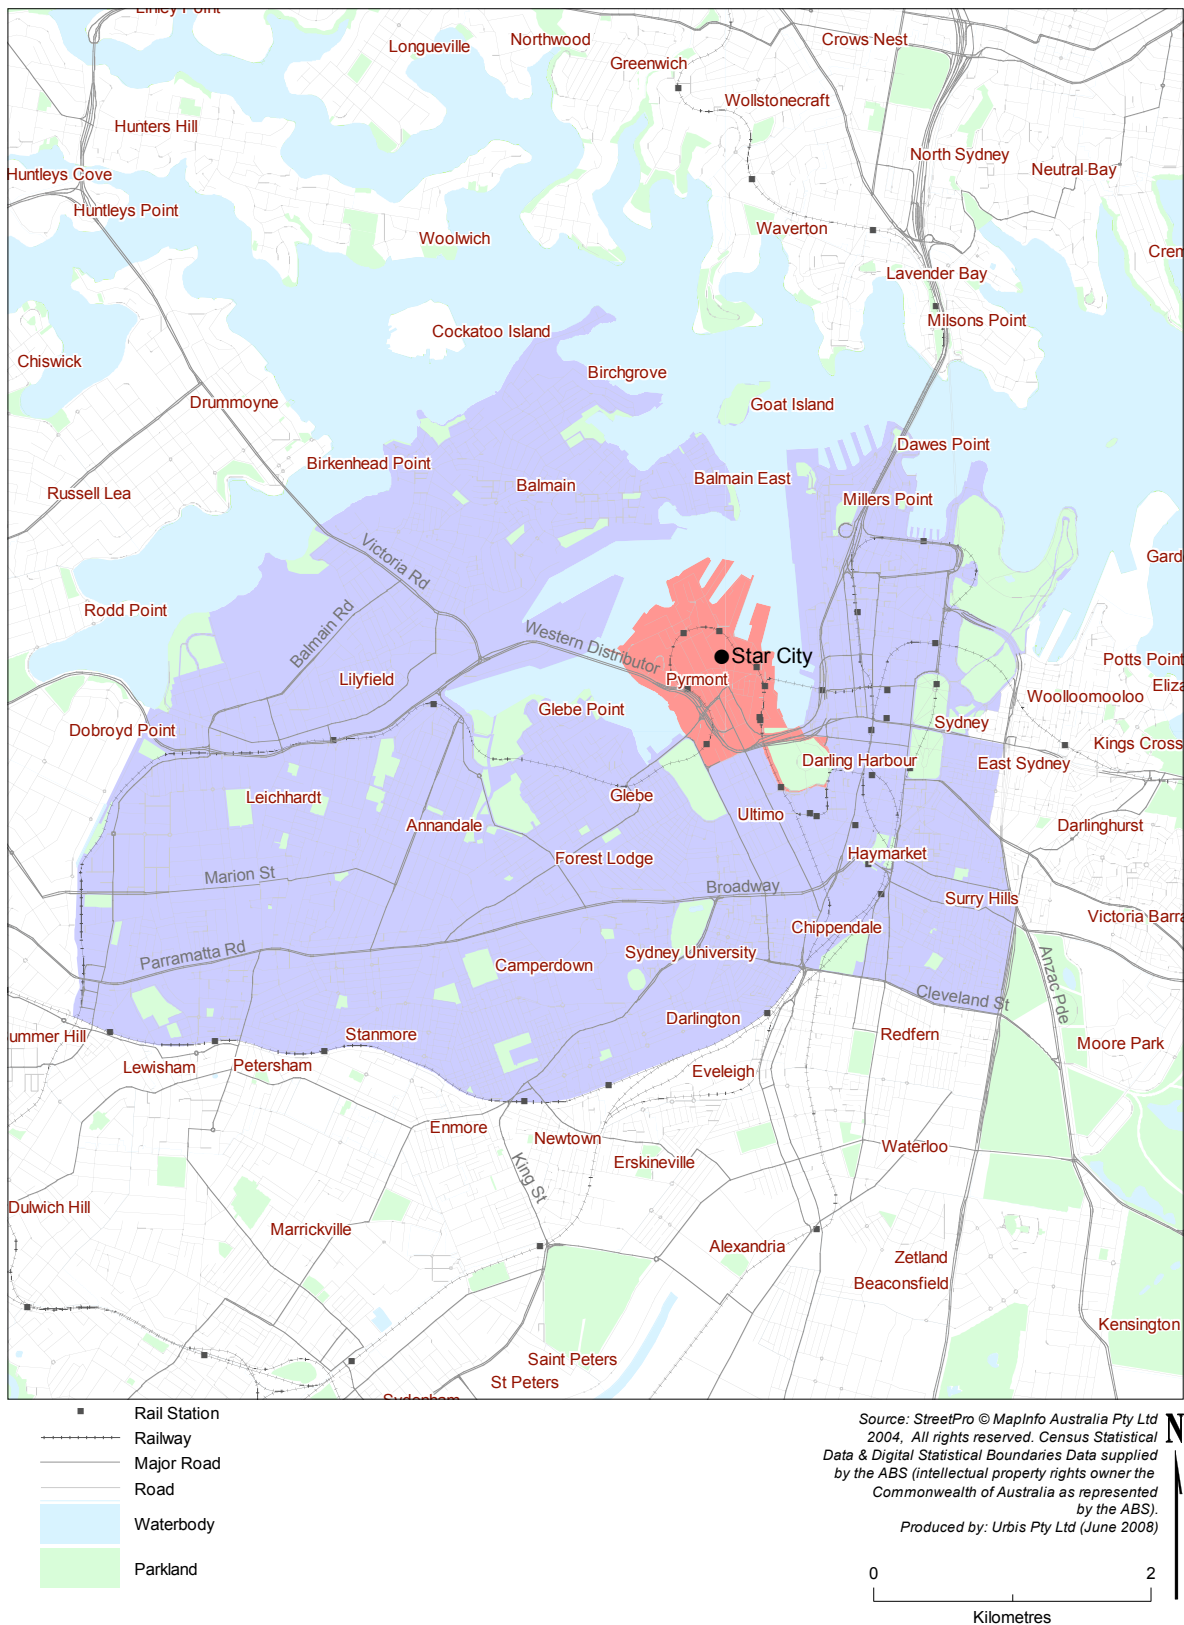

Map 3.2 – Broad Local Trade Area

**Star City Trade Area**