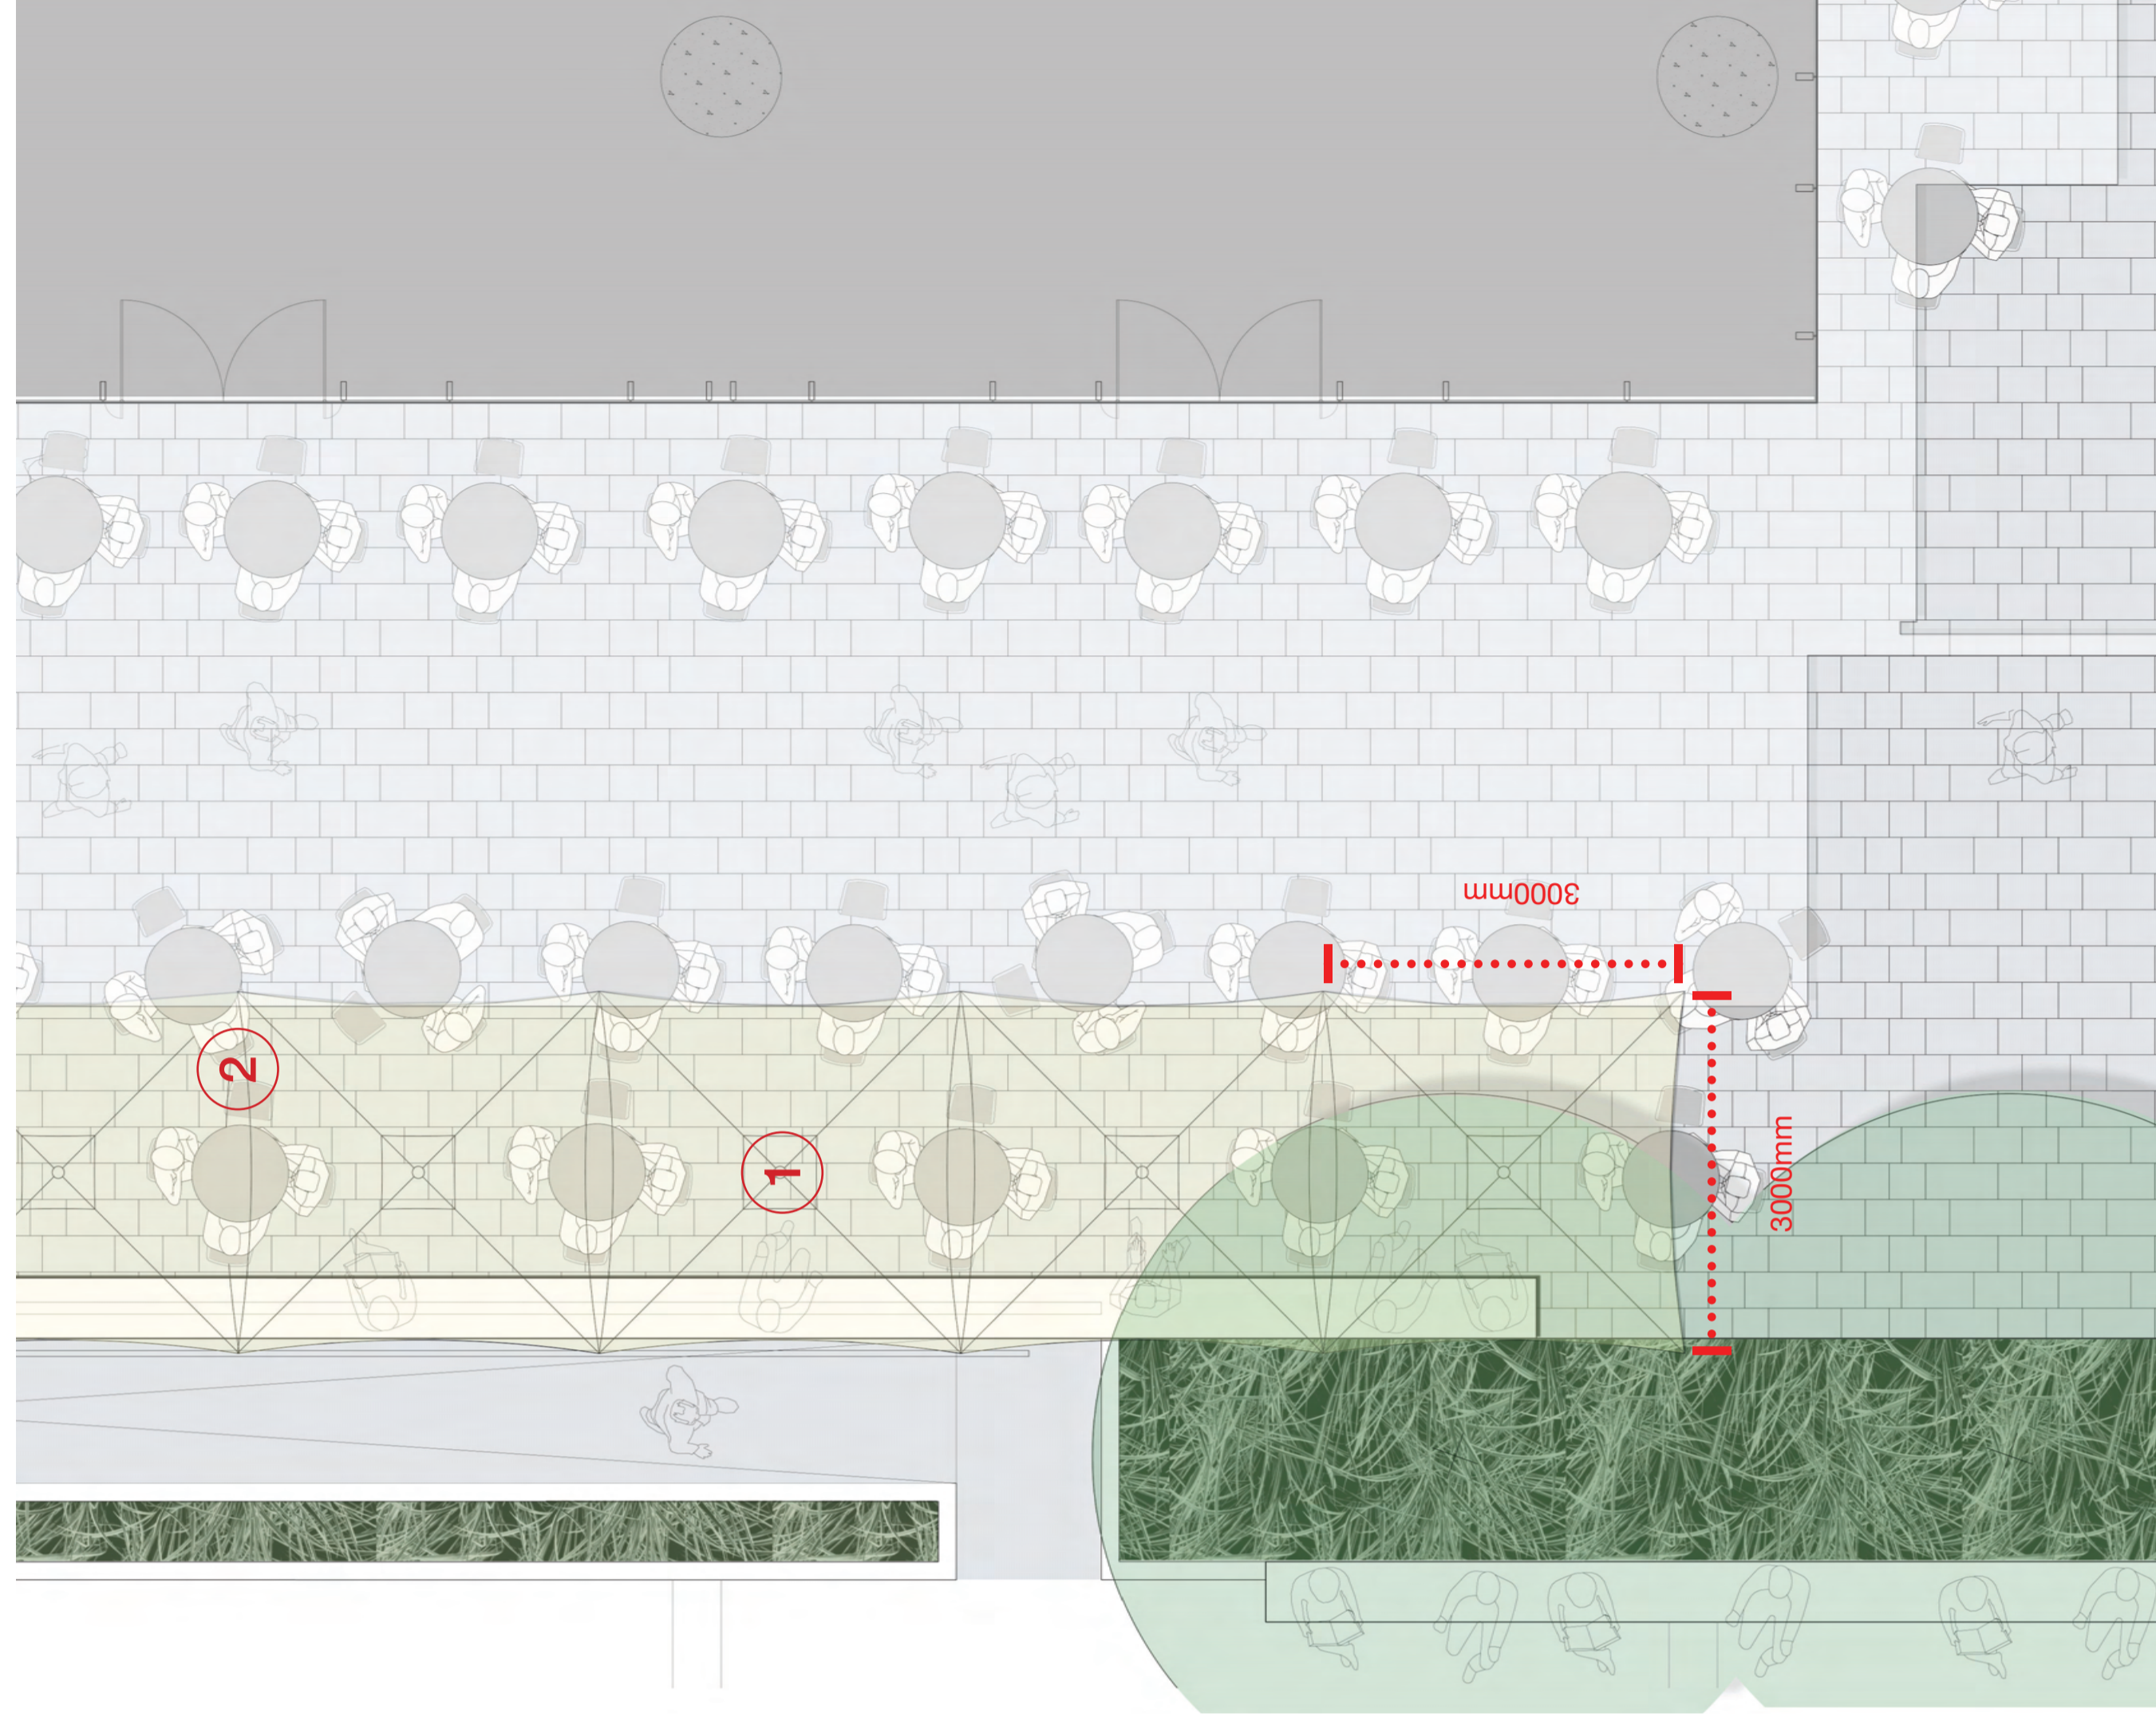

Key:

-  Retail seating zone - Loose tables and chairs
-  Potential space for use of umbrellas (outside line of awning over)
-  Clear pedestrian movement through seating zones

Umbrella precedent images

Opera Bar, Sydney

The Rocks, Sydney

MASTER PLAN

RETAIL SEATING ZONE - SECTIONAL ELEVATION

KEY

- 1. Spigot in paving slab for removable umbrella

RETAIL SEATING ZONE - TYPICAL DETAIL PLAN

KEY

- 1. Custom designed umbrellas with integrated heating. Fabric type and colour to be confirmed
- 2. Linked umbrella canopies