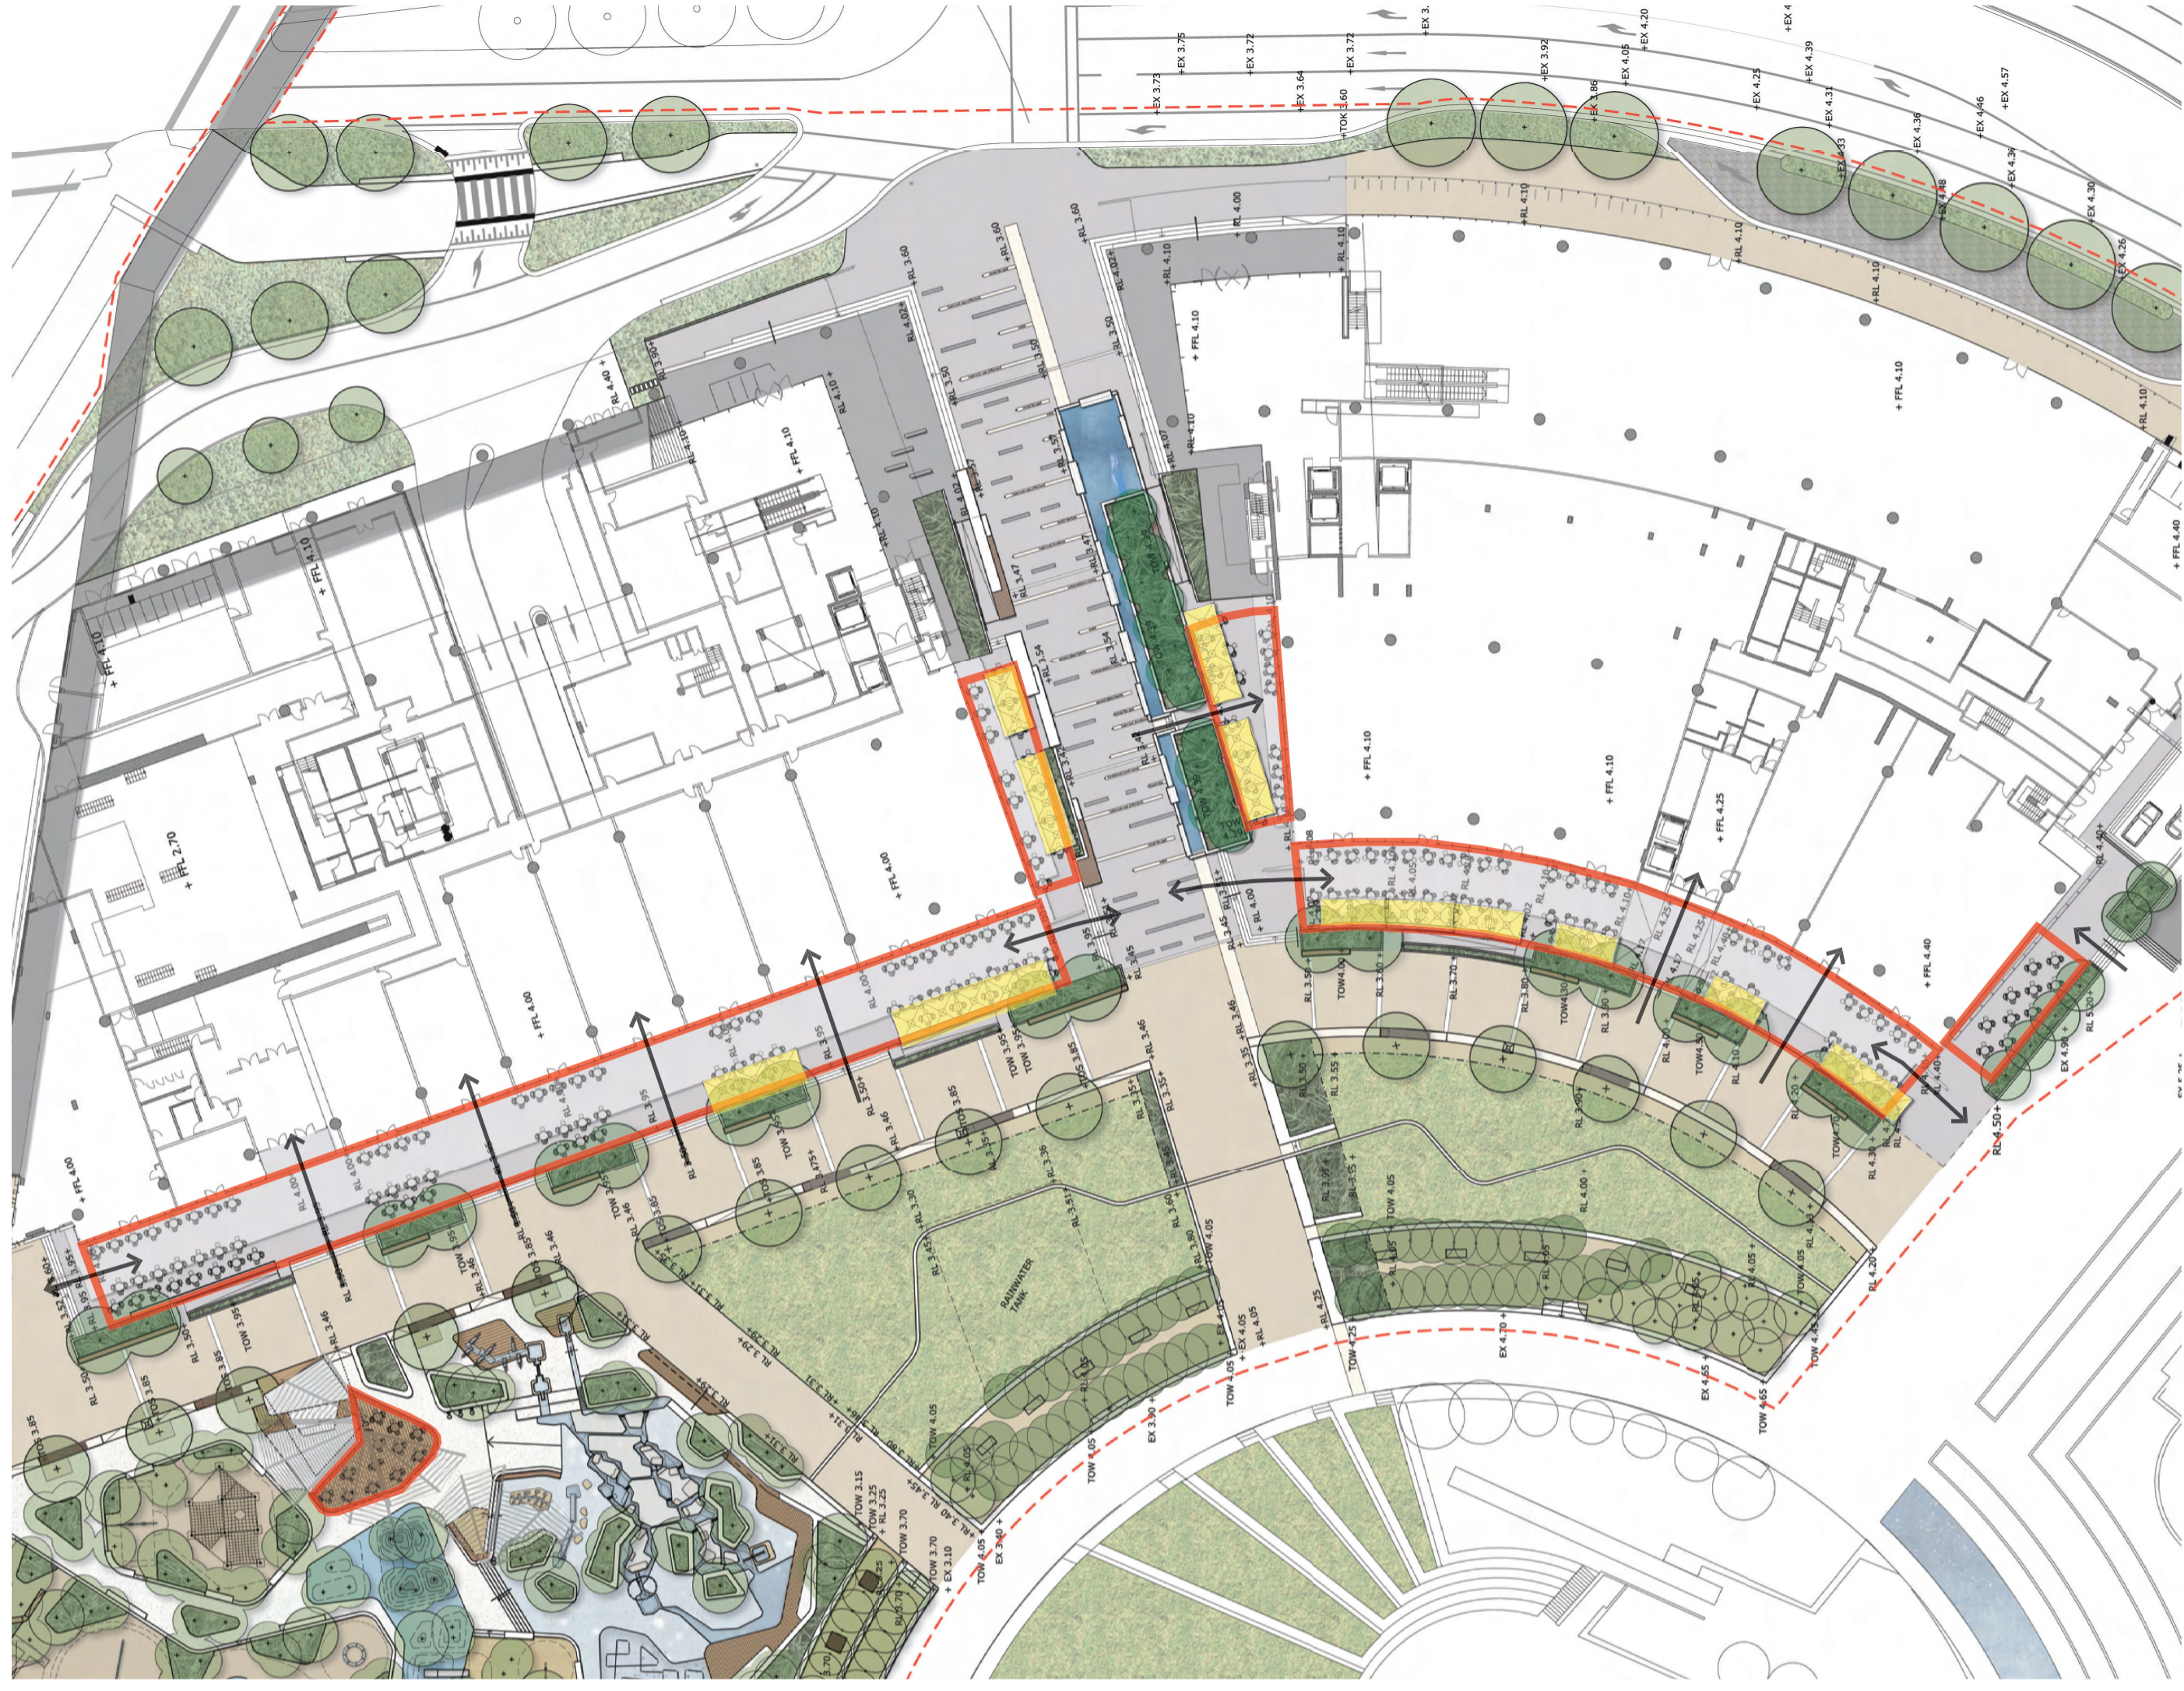

Key:

-  Retail seating zone - Loose tables and chairs
-  Potential space for use of umbrellas (outside line of awning over)
-  Clear pedestrian movement through seating zones

Umbrella precedent images

Opera Bar, Sydney

The Rocks, Sydney

MASTER PLAN

RETAIL SEATING ZONE - SECTIONAL ELEVATION

KEY

- 1. Spigot in paving slab for removable umbrella

RETAIL SEATING ZONE - TYPICAL DETAIL PLAN

KEY

- 1. Custom designed umbrellas with integrated heating. Fabric type and colour to be confirmed
- 2. Linked umbrella canopies