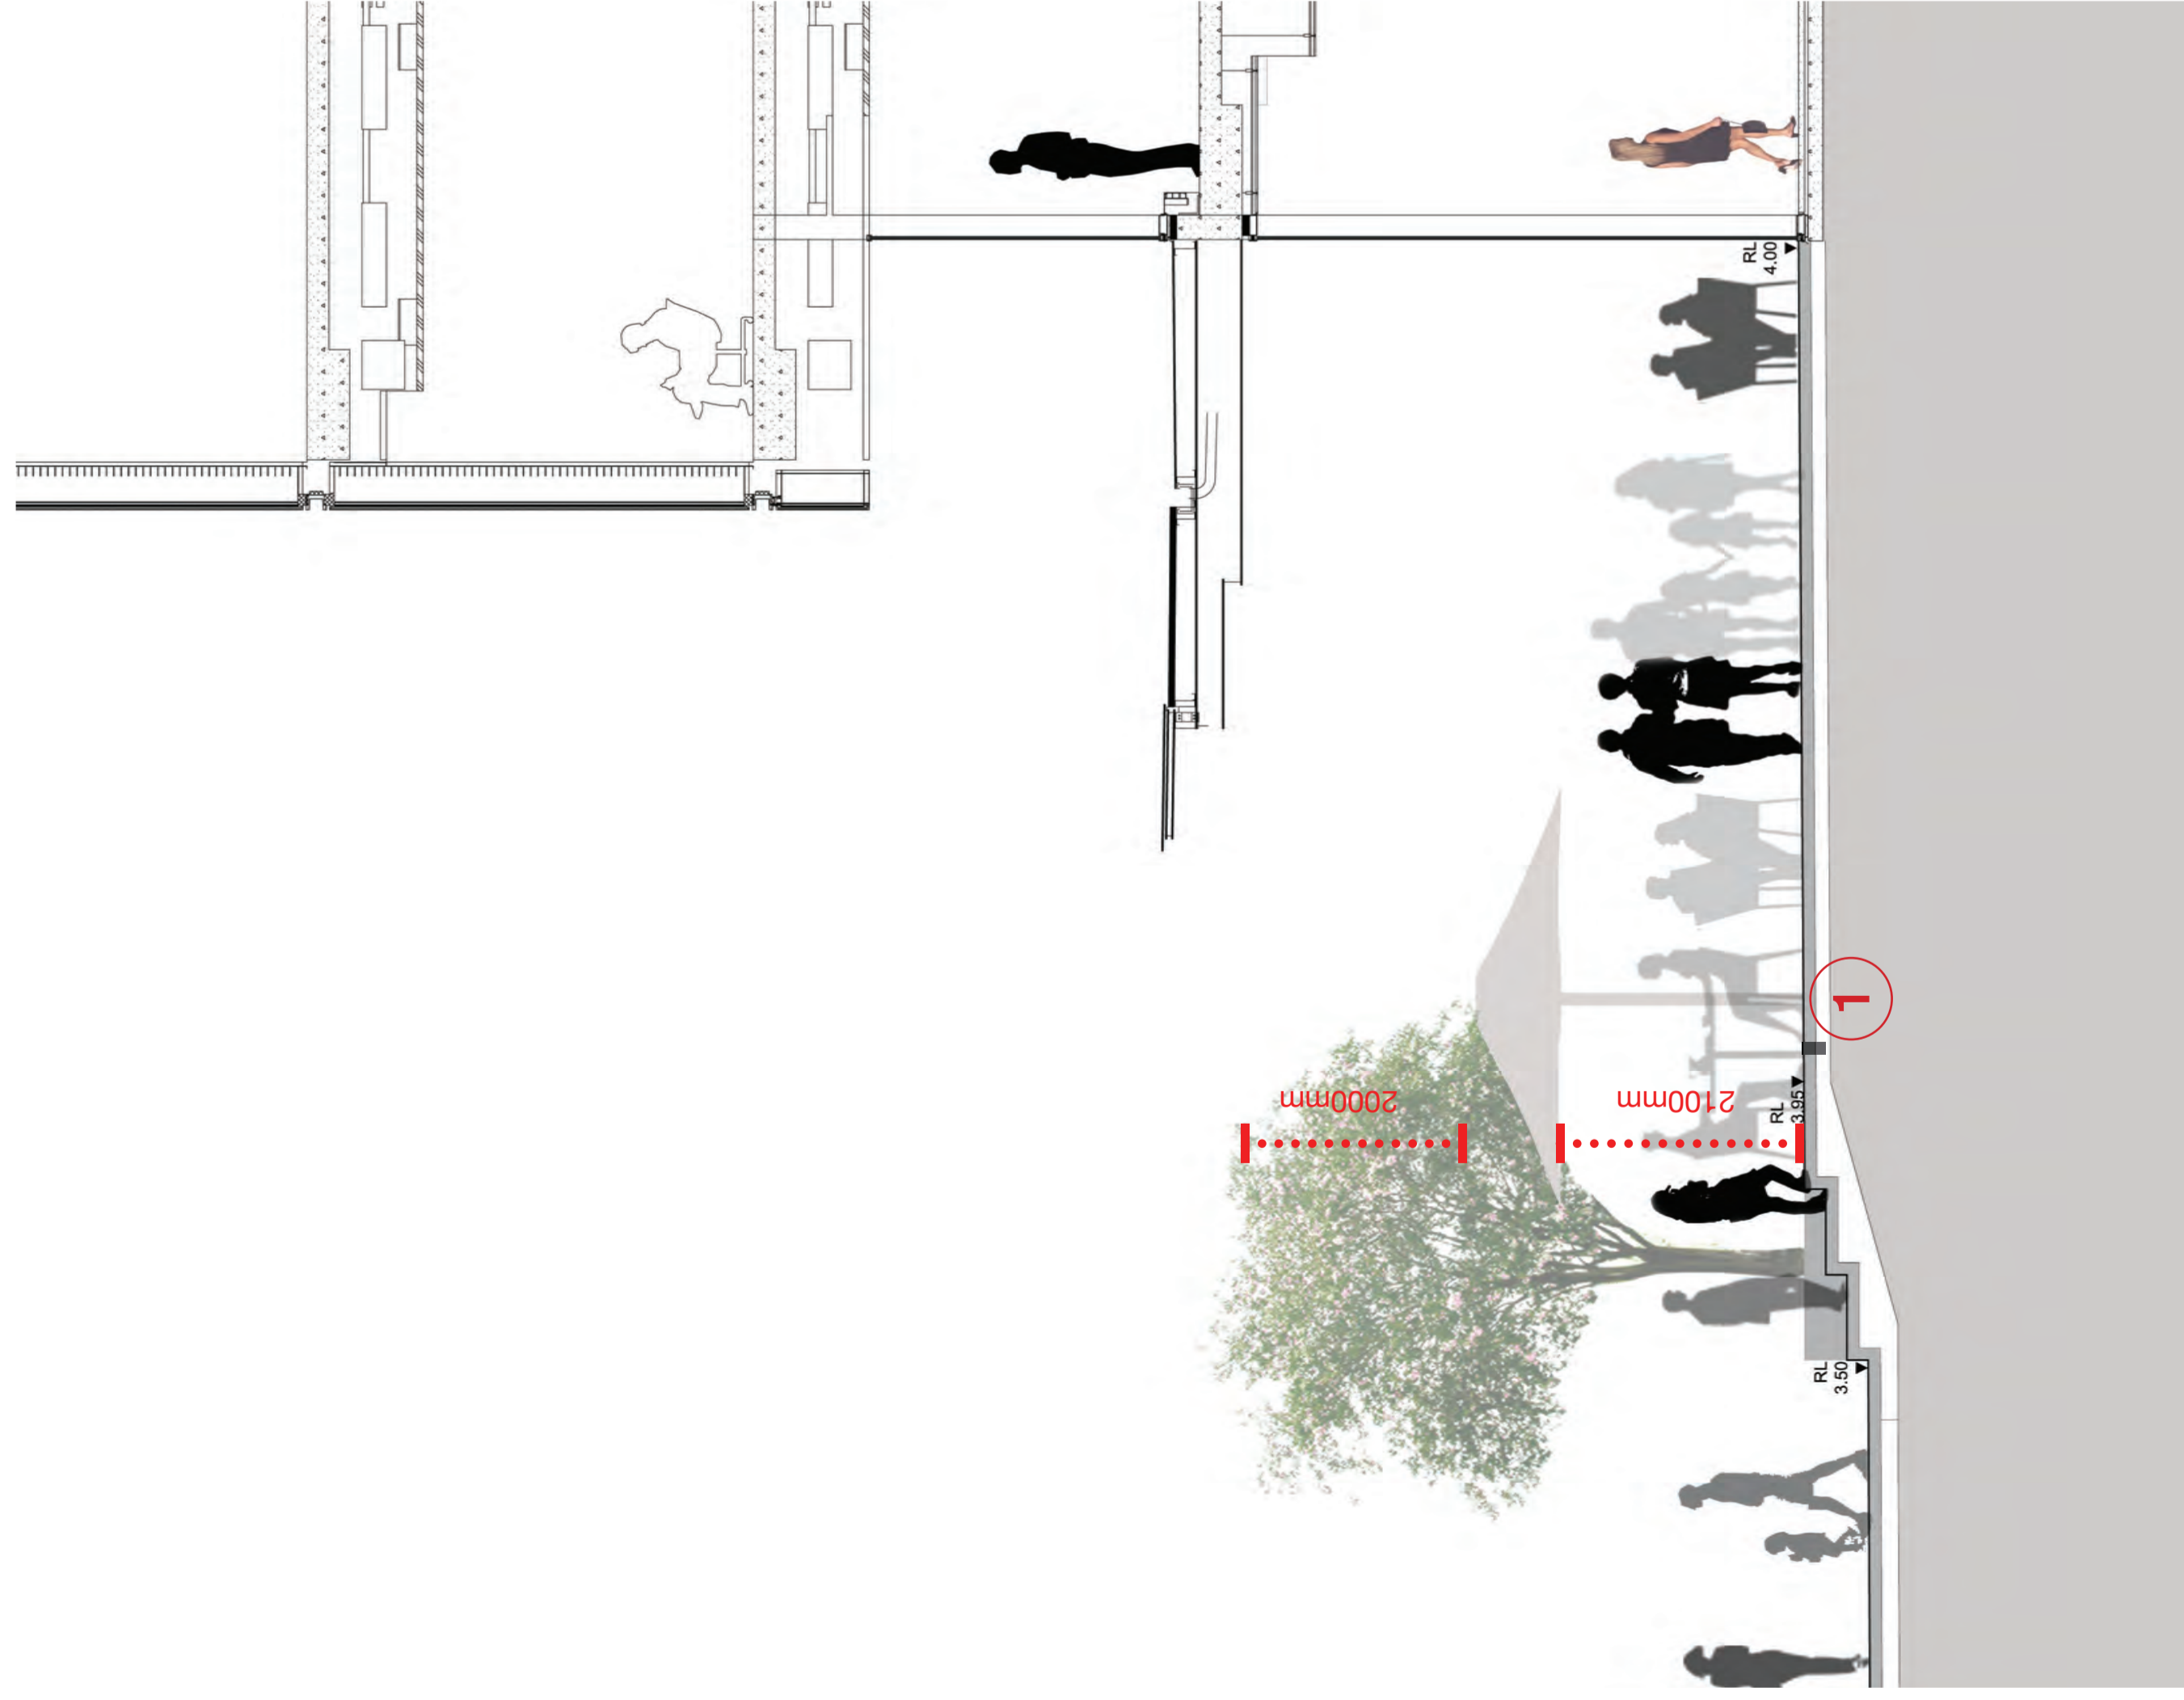

Key:

-  Retail seating zone - Loose tables and chairs
-  Potential space for use of umbrellas (outside line of awning over)
-  Clear pedestrian movement through seating zones

Umbrella precedent images

Opera Bar, Sydney

The Rocks, Sydney

MASTER PLAN

RETAIL SEATING ZONE - SECTIONAL ELEVATION

KEY

- 1. Spigot in paving slab for removable umbrella

RETAIL SEATING ZONE - TYPICAL DETAIL PLAN

KEY

- 1. Custom designed umbrellas with integrated heating. Fabric type and colour to be confirmed
- 2. Linked umbrella canopies