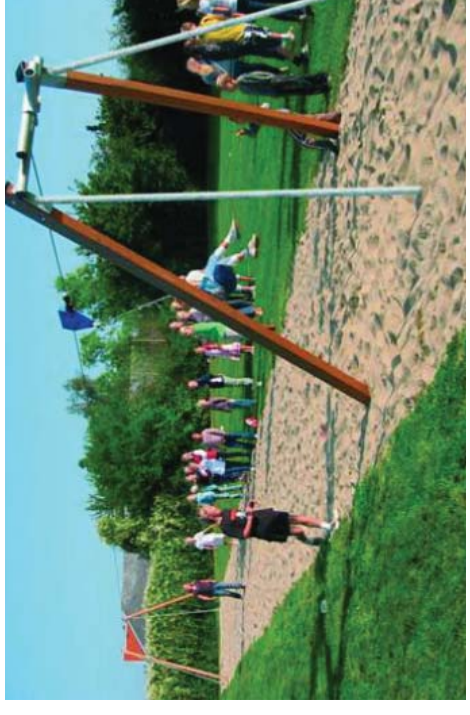

**1. Senior dynamic play area (5-12 years)**

Kompan Swing

Concord Giant Octanet

Concord Rope Net Bridge

Kompan Giant Swing with Birds Nest

**2. Forest exploration area (2-12 years)**

Kompan 'Cable Way' flying-fox

Concord Climbing Valley

Timber balancing beams and sandstone blocks

Corymbia maculata forest

**3. Mogul terrain zone (2-5 years)**

Mogul Play Terrain - ASPECT Studios

Mogul Play Terrain - Garten der Potenzen

Slide - Goetzler park

Kompan Superman

Rubber hill - Melbourne

Climbing wall-Buga

**8. Baby toddler and play area (0-2 years)**

Carved channels

Sand play

Carved channels

Rubber Hill

Conlastic Digger

**9. Pumping station (5 years-adult)**

Richter - Bucket Wheel and Channel

Richter - hand pump

Richter - Water Trays

**10. Water channels area (2-Adult)**

Water channels - Duesburg Nord, Germany