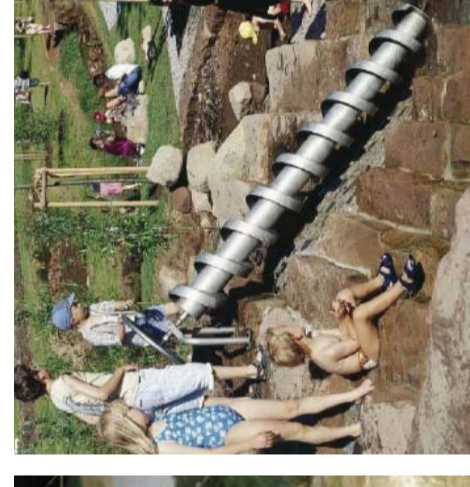

Rubber Hill

Conlastic Digger

**9. Pumping station (5 years-adult)**

Richter - Bucket Wheel and Channel

Richter - hand pump

Richter - Water Trays

**10. Water channels area (2-Adult)**

Water channels - Duesburg Nord, Germany

Richter - Bucket Wheel

Richter - Scooping Wheel and Lock Gate

Richter - Water Switch

Richter - Lock Gate

Richter - Archimedes screw

**11. Synchronised jets area (0-Adult)**

Water jets - Spackman, Mossop Michaels