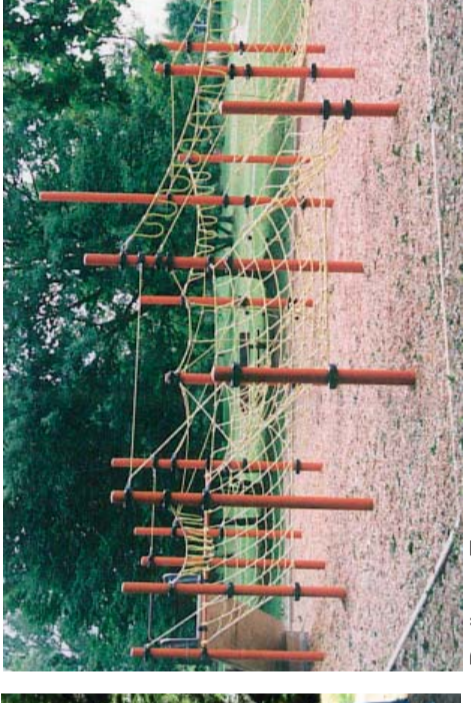

1. Senior dynamic play area (5-12 years)

2. Forest exploration area (2-12 years)

3. Mogul terrain zone (2-5 years)

4. Junior dynamic play area (2-5 years)

5. Observation Zone

7. Senior slide and spinning area (5-12 years)

8. Baby toddler and play area (0-2 years)

9. Pumping station (5 years-adult)

10. Water channels area (2-Adult)

11. Synchronised jets area (0-Adult)