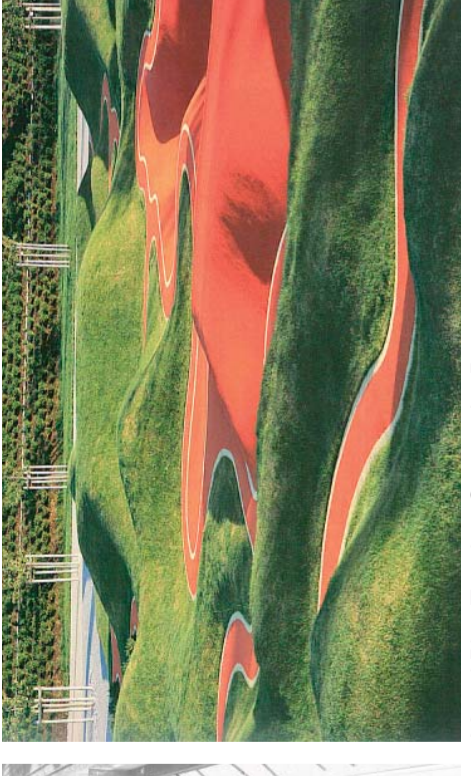

**1. Senior dynamic play area (5-12 years)**

Kompan Swing

Concord Giant Octanet

Concord Rope Net Bridge

Kompan Giant Swing with Birds Nest

**2. Forest exploration area (2-12 years)**

Kompan 'Cable Way' flying-fox

Concord Climbing Valley

Timber balancing beams and sandstone blocks

Corymbia maculata forest

**3. Mogul terrain zone (2-5 years)**

Mogul Play Terrain - ASPECT Studios

Mogul Play Terrain - Garten der Potenzen

Slide - Goetzler park

Kompan Superman

Rubber hill - Melbourne

Climbing wall-Buga

**8. Baby toddler and play area (0-2 years)**

Carved channels

Sand play

Carved channels