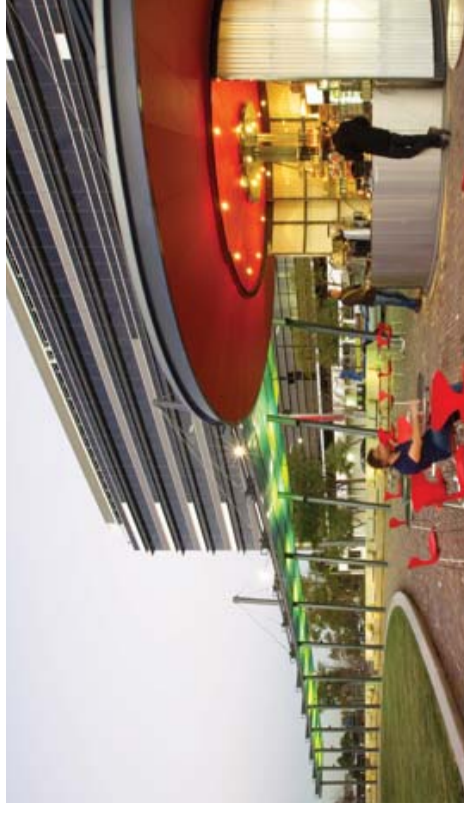

**1. Senior dynamic play area (5-12 years)**

Kompan Swing

Concord Giant Octanet

Concord Rope Net Bridge

Kompan Giant Swing with Birds Nest

**2. Forest exploration area (2-12 years)**

Kompan 'Cable Way' flying-fox

**4. Junior dynamic play area (2-5 years)**

Kompan - Junior Swing

Berliner - Terranos

**5. Observation Zone**

Kosok - Jajaranada Square - ASPECT Studios

Toilet, Newington Armoury SOPA

**7. Senior slide and spinning area (5-12 years)**

Slide - Goetzler park

Kompan Superman

Rubber hill - Melbourne

Climbing wall-Buga

**8. Baby toddler and play area (0-2 years)**

Carved channels

Sand play

Carved channels