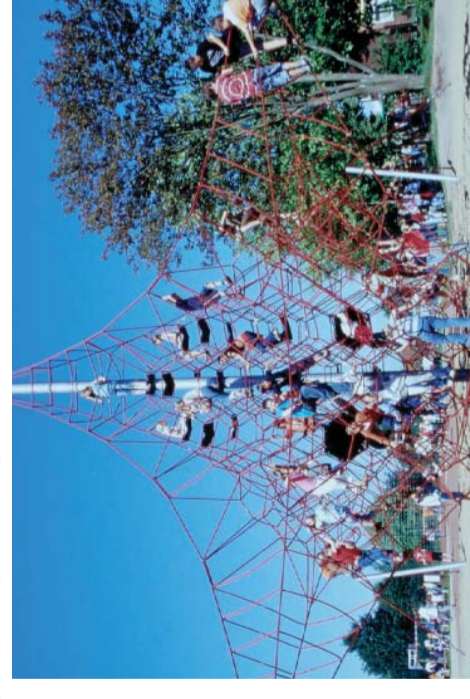

**1. Senior dynamic play area (5-12 years)**

Kompan Swing

Concord Giant Octanet

Concord Rope Net Bridge

Kompan Giant Swing with Birds Nest

**2. Forest exploration area (2-12 years)**

Kompan 'Cable Way' flying-fox

Concord Climbing Valley

Timber balancing beams and sandstone blocks

Corymbia maculata forest

**3. Mogul terrain zone (2-5 years)**

Mogul Play Terrain - ASPECT Studios

Mogul Play Terrain - Garten der Potenzen

Slide - Goetzler park

Kompan Superman

Rubber hill - Melbourne

Climbing wall-Buga

**8. Baby toddler and play area (0-2 years)**

Carved channels

Sand play

Carved channels

Rubber Hill

Conlastic Digger

**9. Pumping station (5 years-adult)**

Richter - Bucket Wheel and Channel

Richter - hand pump

Richter - Water Trays

**10. Water channels area (2-Adult)**

Water channels - Duesburg Nord, Germany