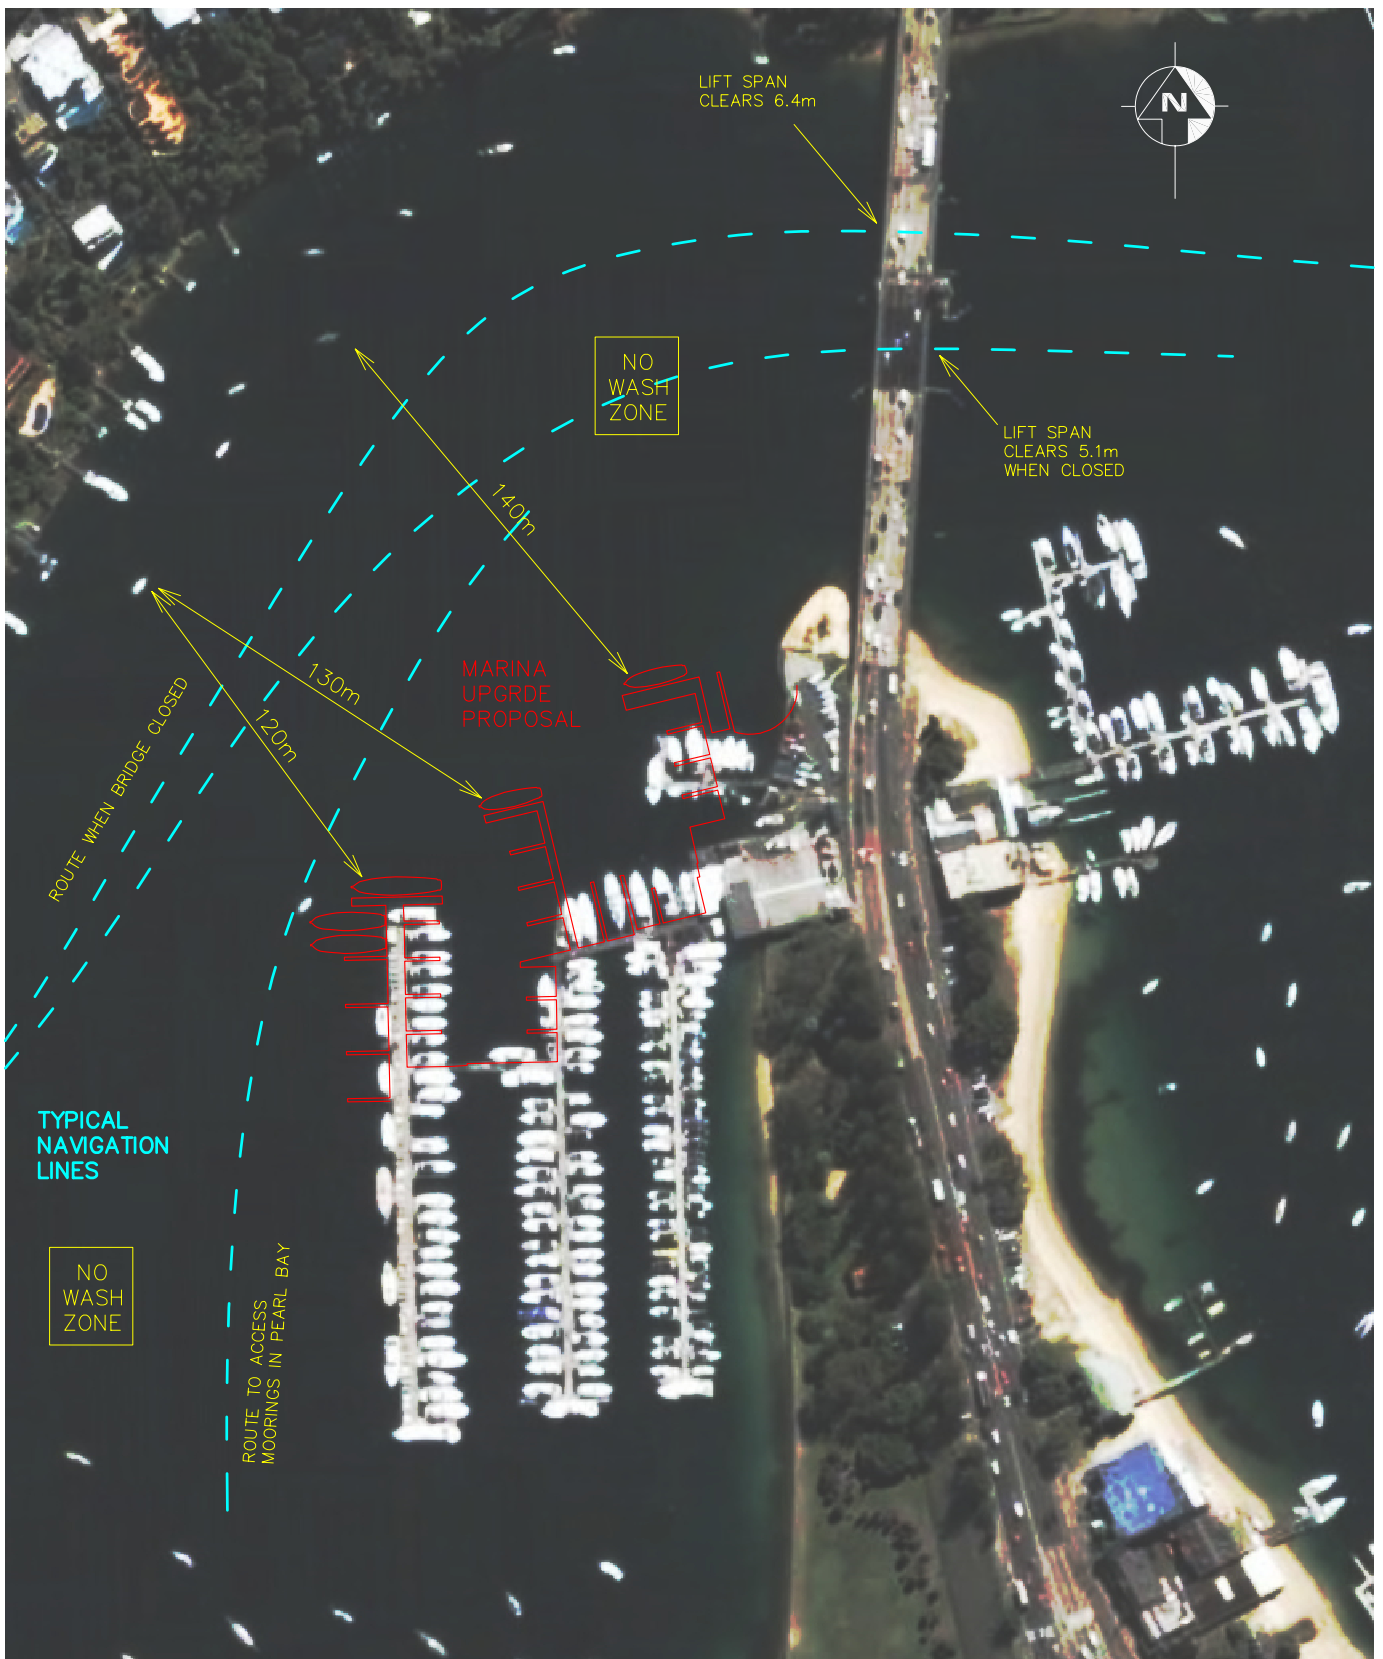

SOURCE: GOOGLE EARTH (2008)

0 50 100m

SOURCE:  
GOOGLE EARTH (2008)

MOORINGS SHOWN ON NSW  
MARITIME MOORING PLAN  
(14/1/08)

- BS MOORINGS
- COM MOORINGS
- - - BOUNDARY

Gary Blumberg &  
Associates  
J07-4/R73  
Plot date: 9/4/08

**ROWING COURSE AND  
FAIRWAY THROUGH  
PEARL BAY**

SOURCE: GOOGLE EARTH (2008)