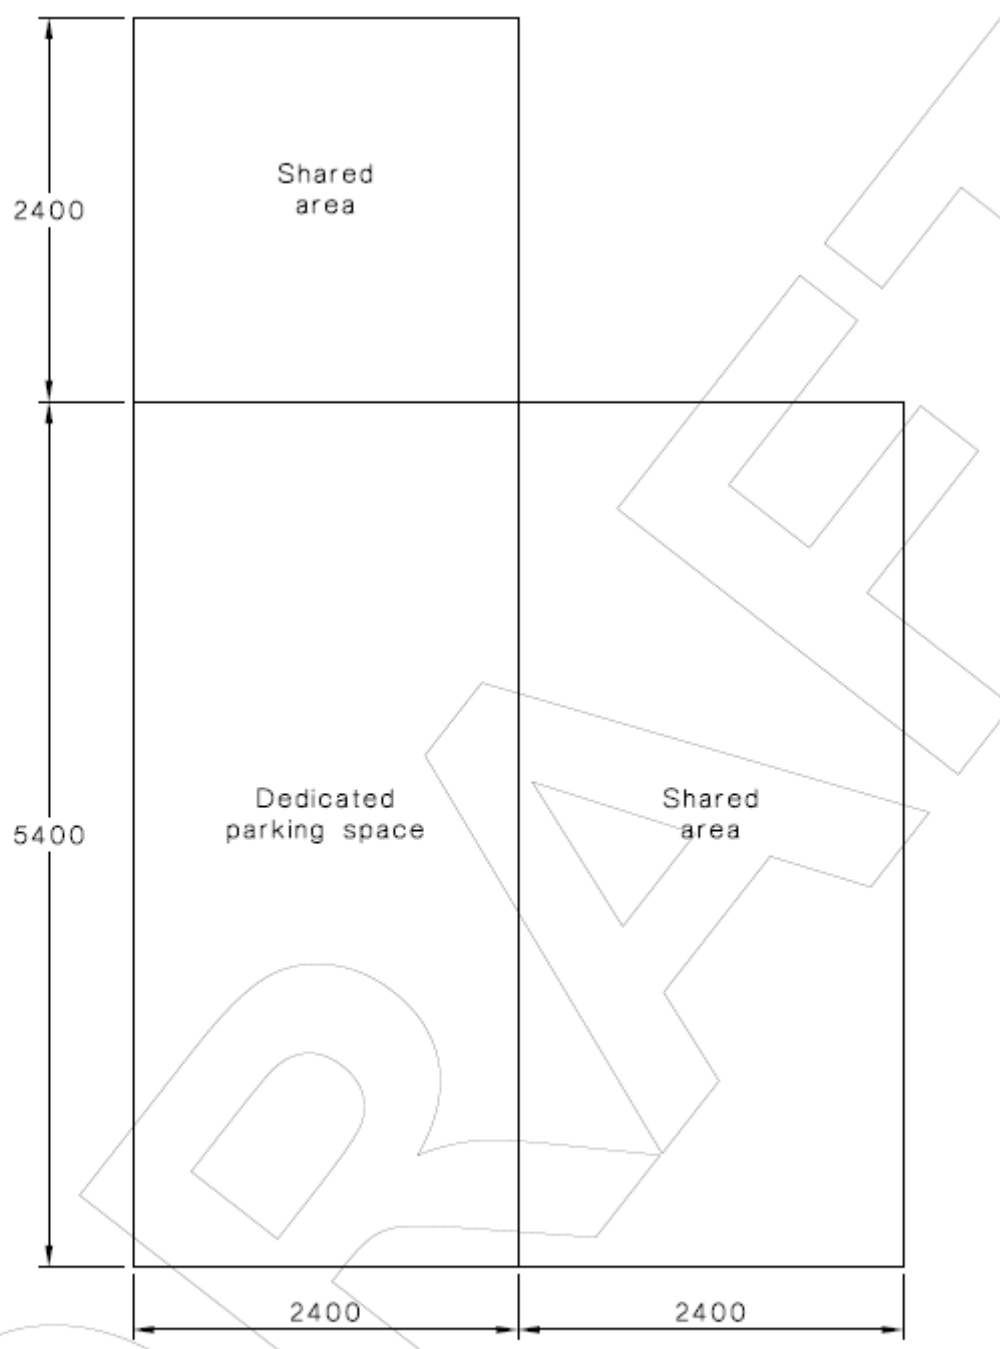

Appendix F

AS2890.6

Disabled Parking Space Bay Dimensions

This page intentionally left blank

DIMENSIONS IN MILLIMETRES

FIGURE 6.1 DIMENSIONS OF ANGLE PARKING SPACES

Source: Draft AS2890.6 Parking Facilities - Part 6: Off-street parking for people with disabilities

FIGURE 6.2 EXAMPLE OF AN ANGLE PARKING SPACE WITH SHARED AREA ON ONE SIDE ONLY

Source: Draft AS2890.6 Parking Facilities - Part 6: Off-street parking for people with disabilities

FIGURE 6.3 EXAMPLE OF TWO PARKING SPACES WITH A COMMON SHARED AREA
 Source: Draft AS2890.6 Parking Facilities - Part 6: Off-street parking for people with disabilities