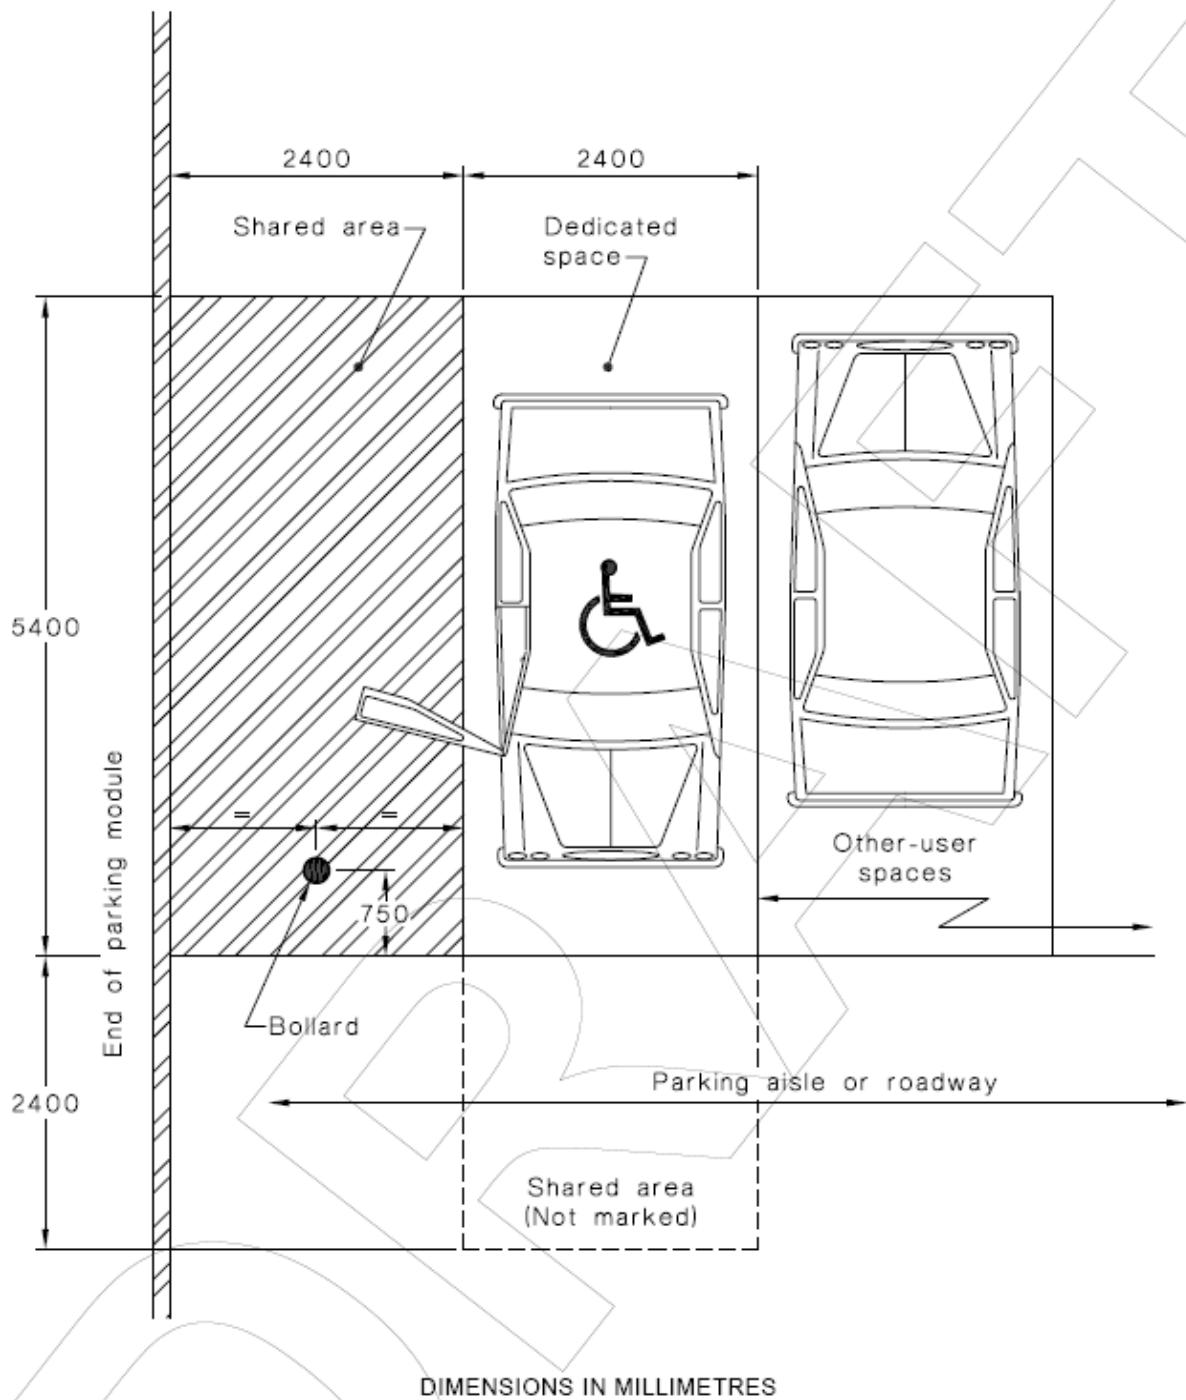

Appendix F

AS2890.6

Disabled Parking Space Bay Dimensions

This page intentionally left blank

DIMENSIONS IN MILLIMETRES

FIGURE 6.1 DIMENSIONS OF ANGLE PARKING SPACES

Source: Draft AS2890.6 Parking Facilities - Part 6: Off-street parking for people with disabilities

FIGURE 6.2 EXAMPLE OF AN ANGLE PARKING SPACE WITH SHARED AREA ON ONE SIDE ONLY

Source: Draft AS2890.6 Parking Facilities - Part 6: Off-street parking for people with disabilities

FIGURE 6.3 EXAMPLE OF TWO PARKING SPACES WITH A COMMON SHARED AREA
 Source: Draft AS2890.6 Parking Facilities - Part 6: Off-street parking for people with disabilities