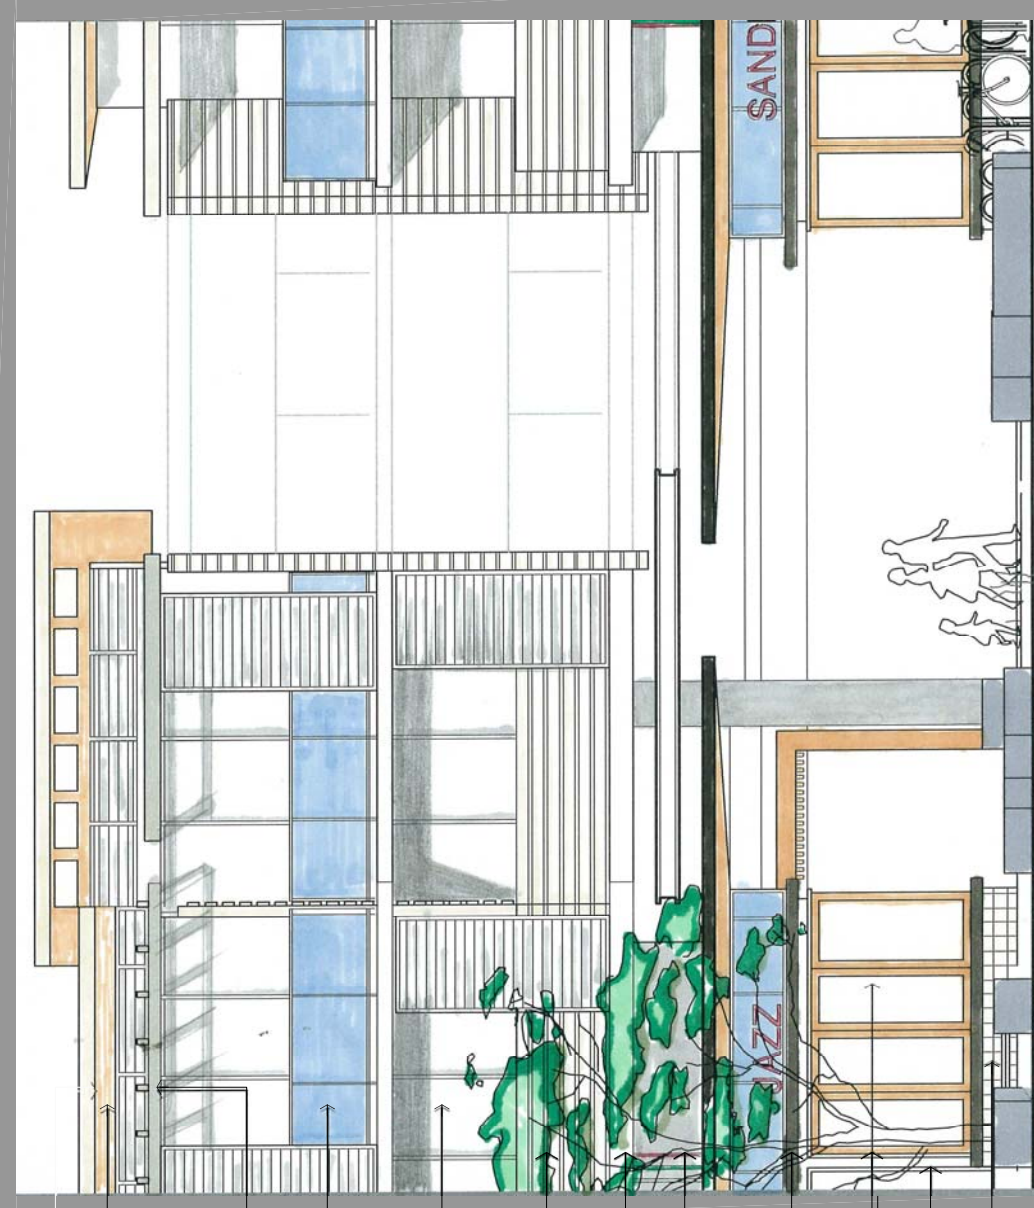

1. GLASS BALUSTRADE
2. WEATHERBOARD
3. JAMES HARDIE "LINEAR"
4. ALUM WINDOWS & LOUVRES - SILVER ANODISED FRAMES & CLEAR GLAZING
5. FC & RANDOM BATTENS
6. COLOUR BACK GLAZING
7. CONC RENDER
8. CONC RENDER
9. ZINC CLADDING
10. ARTWORK SCREEN
11. SLIDING LOUVRE SCREEN
12. VENETIAN "NYSAN" SCREEN - "GRADUALUMINIUM"
13. SHOPFRONT WINDOWS
14. CERAMIC TILE (200x200)
15. SHOPFRONT FEATURE FRAME - CORTEN RUSTIC PREWEATHERED STEEL SHEET
16. PRECAST CONCRETE
17. PLYWOOD SOFFIT
18. PRIVACY SCREENING (RANDOM SIZED BATTENS)
19. ALUMINIUM PERGOLA
20. ALUMINIUM AWNING
21. ARTWORK SCREEN
22. COLOURBOND ROOF/FASCIA - "SURF MIST"

- COLOURBOND FASCIA "SURF MIST"
- RANDOM PATTERNED SOFFIT CLEAR FINISHED PLYWOOD
- PERGOLA AWINGS GREY POWDERCOATED ALUMINIUM
- GLASS BALUSTRADE SILVER ANODISED POSTS & PANASAP BLUE GLASS
- BI-FOLD BALCONY DOORS SILVER ANODISED FRAMES & CLEAR GLASS
- LINEAR WEATHERBOARD DULUX "VIVID WHITE"
- CONCRETE SLAB EDGE DULUX "VIVID WHITE"
- FC & RANDOM BATTENING "BLACK" SHEET & MULTI-PRIMARY COLOURED BATTENS
- PRECAST CONC LEDGE "RAW CONCRETE"
- ENTRY PIVOT DOOR & BI-FOLDS TIMBER & CLEAR GLASS
- FEATURE FRAME CORTEN STEEL SHEET
- CERAMIC TILE "BIEGE"