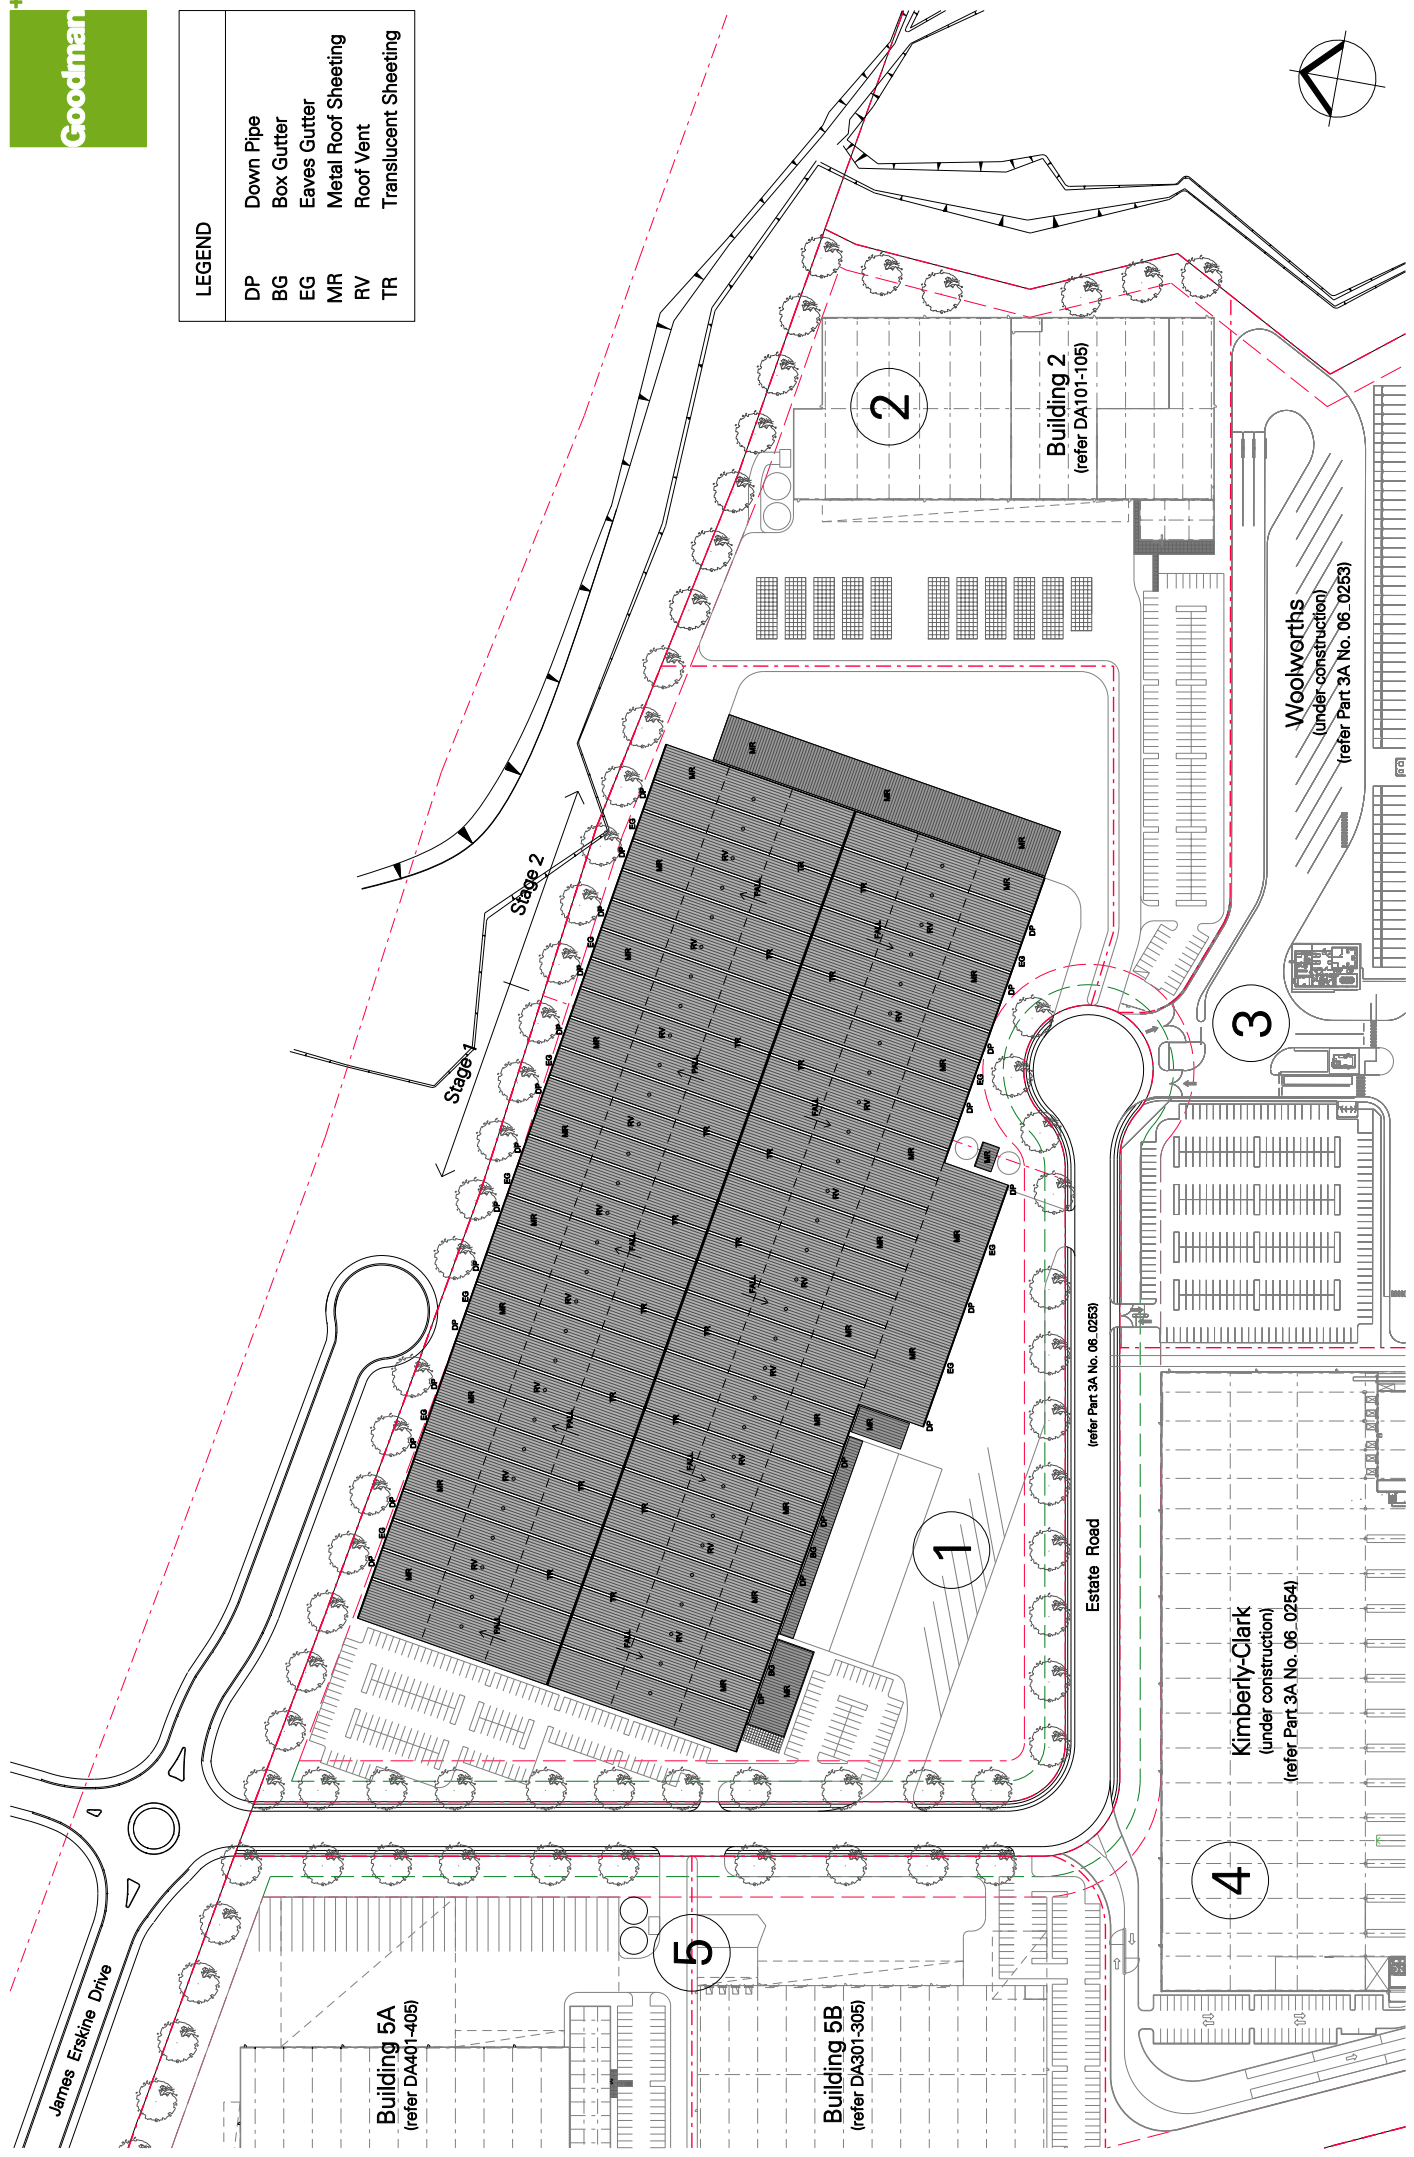

LEGEND	
DP	Down Pipe
BG	Box Gutter
EG	Eaves Gutter
MR	Metal Roof Sheeting
RV	Roof Vent
TR	Translucent Sheeting

- | | | | |
|---|---|----|---|
| 1 | Colorbond cladding - 'Surfmist' | 8 | Metal roller shutter - 'Windspray' |
| 2 | Colorbond cladding - 'Windspray' | 9 | Paint finish to precast concrete - dark grey |
| 3 | Colorbond horizontal cladding - 'Ironstone' | 10 | Paint finish to precast concrete (to match colorbond 'Ironstone') |
| 4 | Colorbond fascia to canopy - 'Windspray' | 11 | Metallic cladding - white |
| 5 | Colorbond fascia to canopy - 'Manor Red' | 12 | Metallic cladding - dark metallic silver |
| 6 | Colorbond downpipes & gutter - 'Windspray' | 13 | Aluminium Framed Glazing |
| 7 | Zincalume roof sheeting | | |

East Elevation (Stage 2)

West Elevation

Stage 2 ← → Stage 1

North Elevation

Stage 1 ← → Stage 2

South Elevation

Typical Cross Section