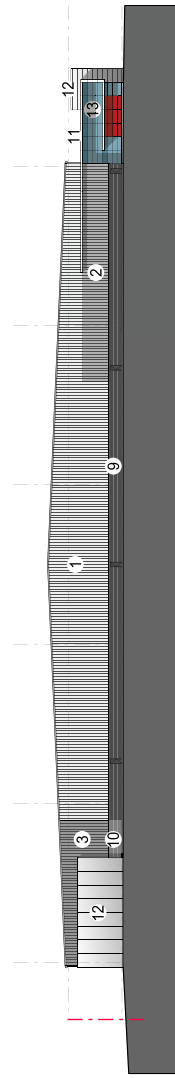

LEGEND	
DP	Down Pipe
BG	Box Gutter
EG	Eaves Gutter
MR	Metal Roof Sheeting
RV	Roof Vent
TR	Translucent Sheeting

- | | | | |
|---|---|----|---|
| 1 | Colorbond cladding - 'Surfmist' | 8 | Metal roller shutter - 'Windspray' |
| 2 | Colorbond cladding - 'Windspray' | 9 | Paint finish to precast concrete - dark grey |
| 3 | Colorbond horizontal cladding - 'Ironstone' | 10 | Paint finish to precast concrete (to match colorbond 'Ironstone') |
| 4 | Colorbond fascia to canopy - 'Windspray' | 11 | Metallic cladding - white |
| 5 | Colorbond fascia to canopy - 'Manor Red' | 12 | Metallic cladding - dark metallic silver |
| 6 | Colorbond downpipes & gutter - 'Windspray' | 13 | Aluminium Framed Glazing |
| 7 | Zincalume roof sheeting | | |

East Elevation (Stage 2)

West Elevation

Stage 2 ← → Stage 1

North Elevation

Stage 1 ← → Stage 2

South Elevation

Typical Cross Section