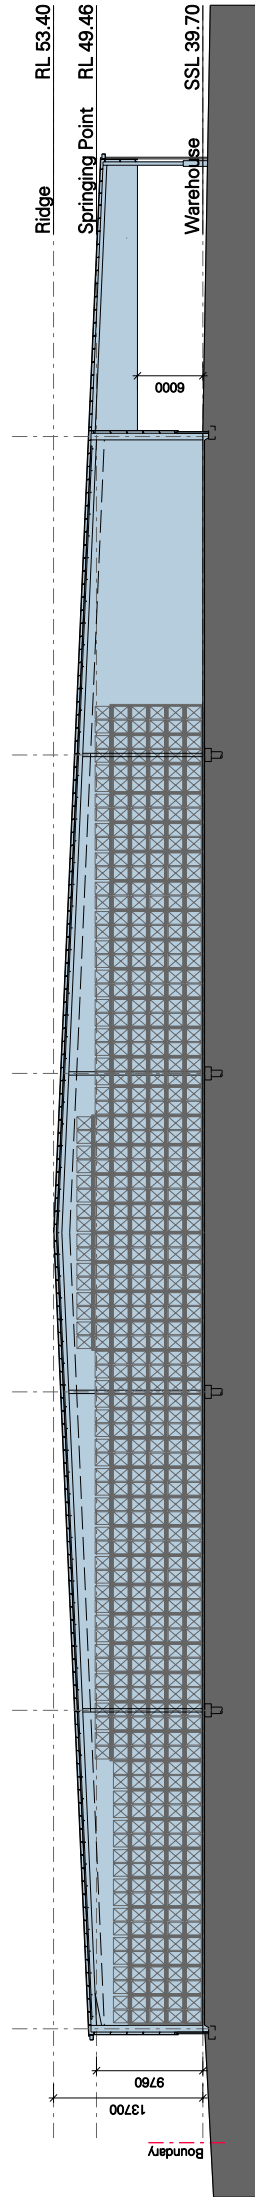

LEGEND	
DP	Down Pipe
BG	Box Gutter
EG	Eaves Gutter
MR	Metal Roof Sheeting
RV	Roof Vent
TR	Translucent Sheeting

- | | | | |
|---|---|----|---|
| 1 | Colorbond cladding - 'Surfmist' | 8 | Metal roller shutter - 'Windspray' |
| 2 | Colorbond cladding - 'Windspray' | 9 | Paint finish to precast concrete - dark grey |
| 3 | Colorbond horizontal cladding - 'Ironstone' | 10 | Paint finish to precast concrete (to match colorbond 'Ironstone') |
| 4 | Colorbond fascia to canopy - 'Windspray' | 11 | Metallic cladding - white |
| 5 | Colorbond fascia to canopy - 'Manor Red' | 12 | Metallic cladding - dark metallic silver |
| 6 | Colorbond downpipes & gutter - 'Windspray' | 13 | Aluminium Framed Glazing |
| 7 | Zincalume roof sheeting | | |

East Elevation (Stage 2)

West Elevation

Stage 2 ← → Stage 1

North Elevation

Stage 1 ← → Stage 2

South Elevation

Typical Cross Section