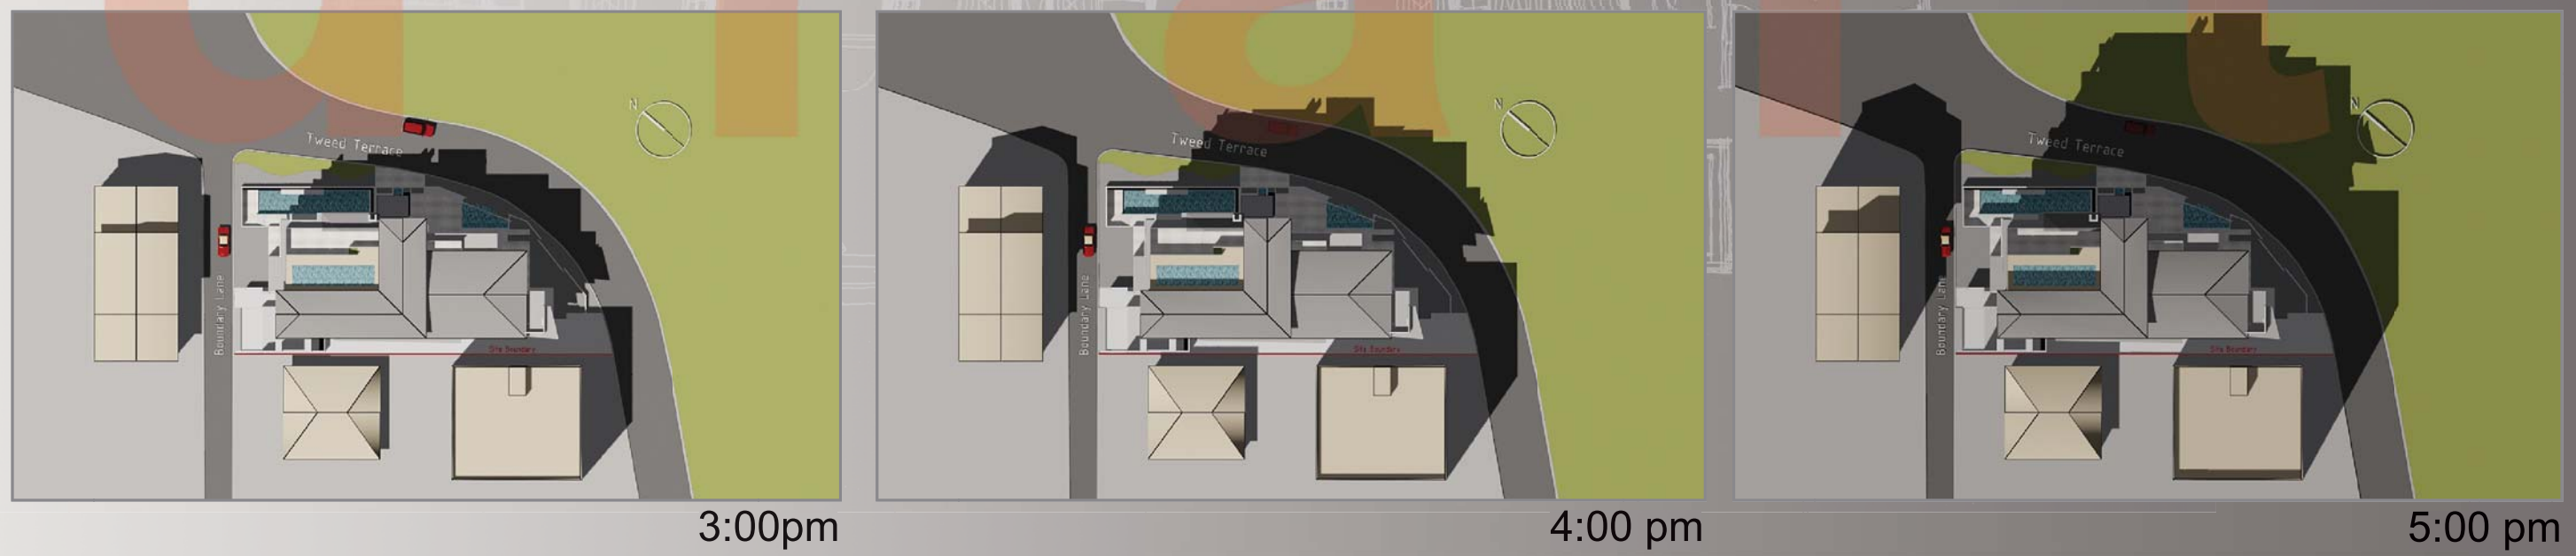

1:00 pm

2:00 pm

7.3 shadow studies - 22nd september

7.3 shadow studies - 22nd september

9:00 am

10:00 am

11:00 am

12:00 noon

1:00 pm

2:00 pm

7.3 shadow studies - 22nd december

7.3 shadow studies - 22nd december

draft

8.0 architectural reference images