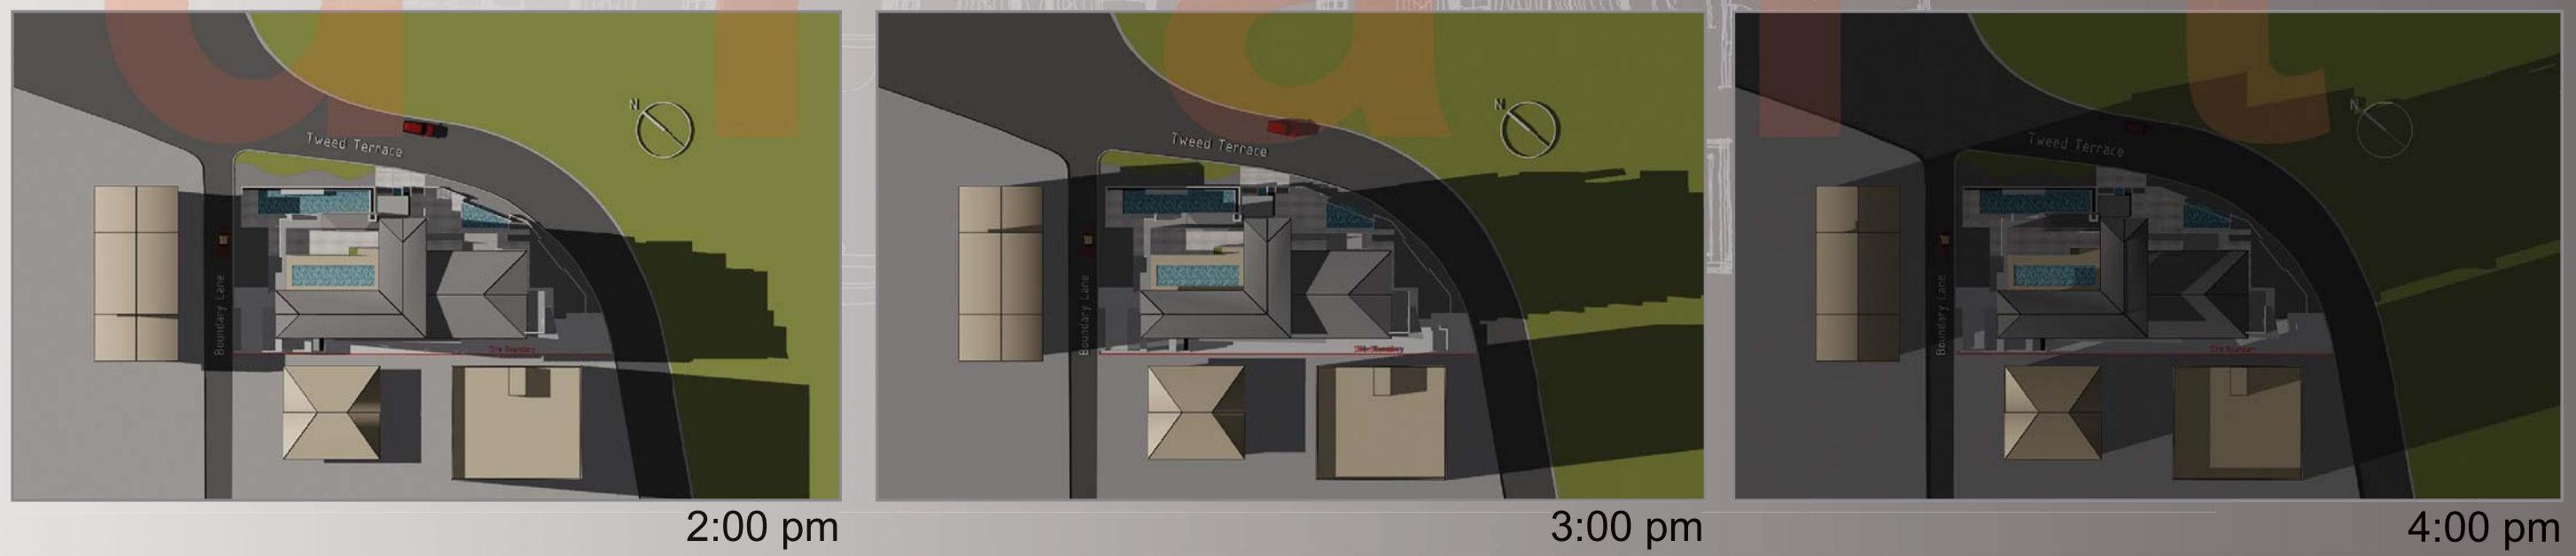

draft

7.0 shadow studies

9:00 am

10:00 am

11:00 am

12:00 noon

1:00 pm

2:00 pm

7.1 shadow studies - 20th march

7.1 shadow studies - 20th march

7.2 shadow studies - 21st june

7.2 shadow studies - 21st june

9:00 am

10:00 am

11:00 am

12:00 noon

1:00 pm

2:00 pm

7.3 shadow studies - 22nd september

7.3 shadow studies - 22nd september

9:00 am

10:00 am

11:00 am

12:00 noon

1:00 pm

2:00 pm

7.3 shadow studies - 22nd december

7.3 shadow studies - 22nd december

draft

8.0 architectural reference images