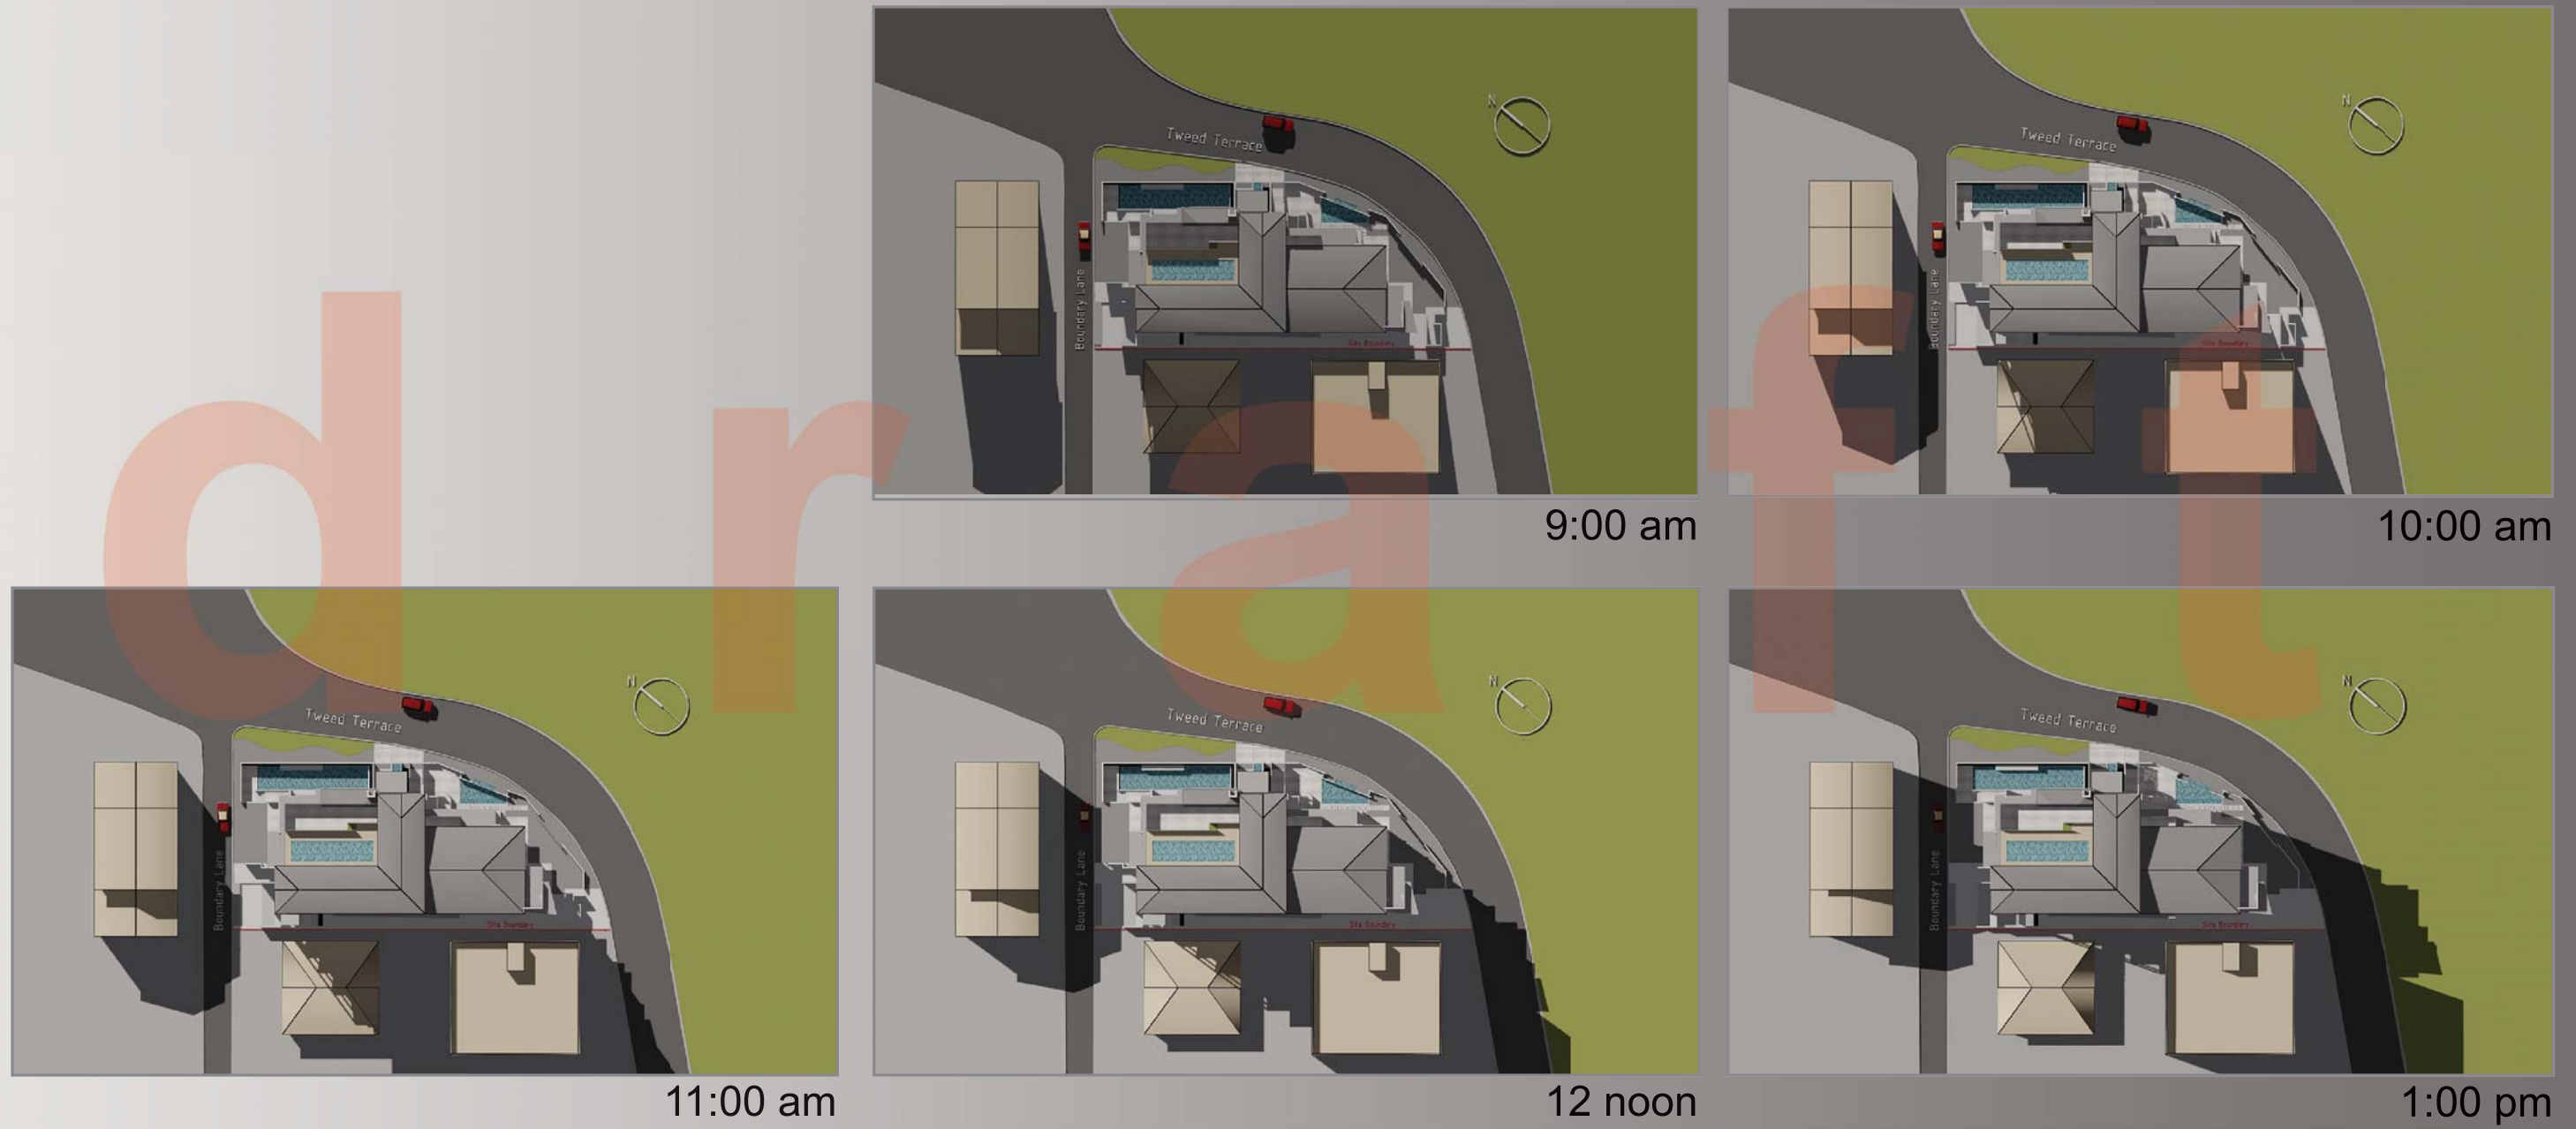

draft

7.0 shadow studies

9:00 am

10:00 am

11:00 am

12:00 noon

1:00 pm

2:00 pm

7.1 shadow studies - 20th march

7.1 shadow studies - 20th march

7.2 shadow studies - 21st june

7.2 shadow studies - 21st june

9:00 am

10:00 am

11:00 am

12:00 noon

1:00 pm

2:00 pm

7.3 shadow studies - 22nd september

7.3 shadow studies - 22nd september

9:00 am

10:00 am

11:00 am

12:00 noon

1:00 pm

2:00 pm

7.3 shadow studies - 22nd december

7.3 shadow studies - 22nd december

draft

8.0 architectural reference images