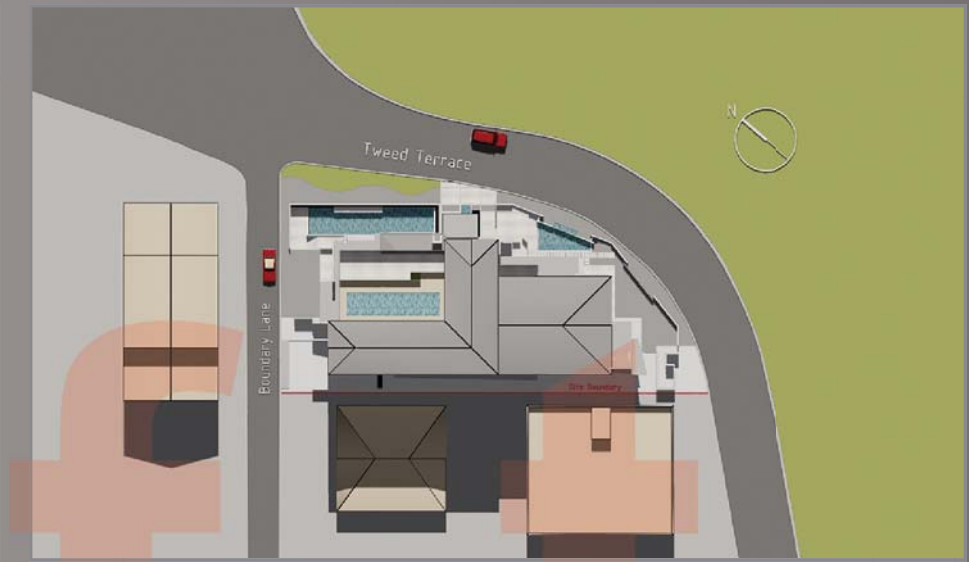

draft

7.0 shadow studies

9:00 am

10:00 am

11:00 am

12:00 noon

1:00 pm

2:00 pm

1:00 pm

2:00 pm

7.3 shadow studies - 22nd september

7.3 shadow studies - 22nd september

9:00 am

10:00 am

11:00 am

12:00 noon

1:00 pm

2:00 pm

7.3 shadow studies - 22nd december

7.3 shadow studies - 22nd december

draft

8.0 architectural reference images