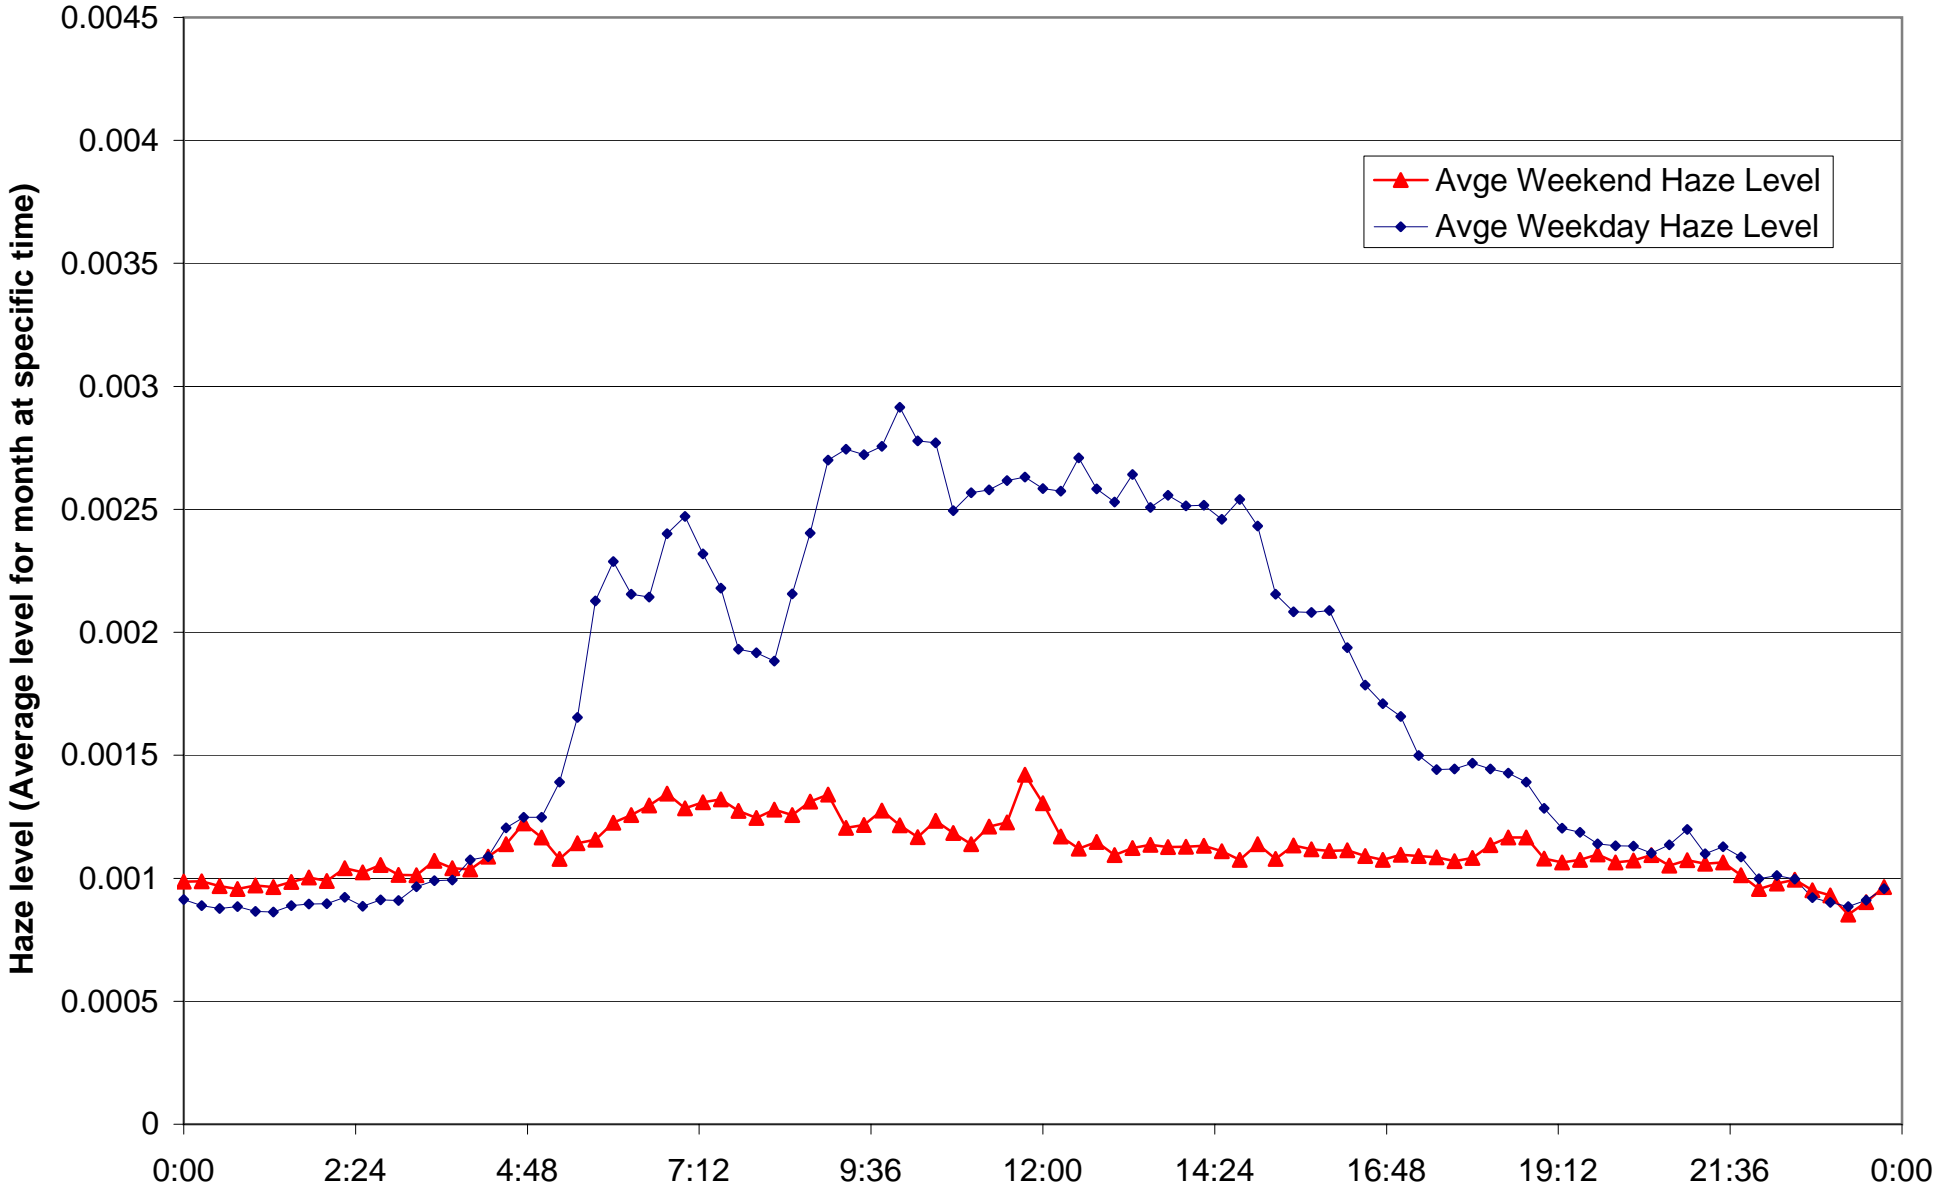

### Weekday Haze and Truck Levels February 2006 Eastern End Eastbound Tunnel

## Weekend Haze and Truck Levels February 2006 Eastern End Eastbound Tunnel

Haze Level February 2006  
Eastern End Eastbound Tunnel

## Weekend Haze and Truck Levels February 2006 Western End Westbound Tunnel