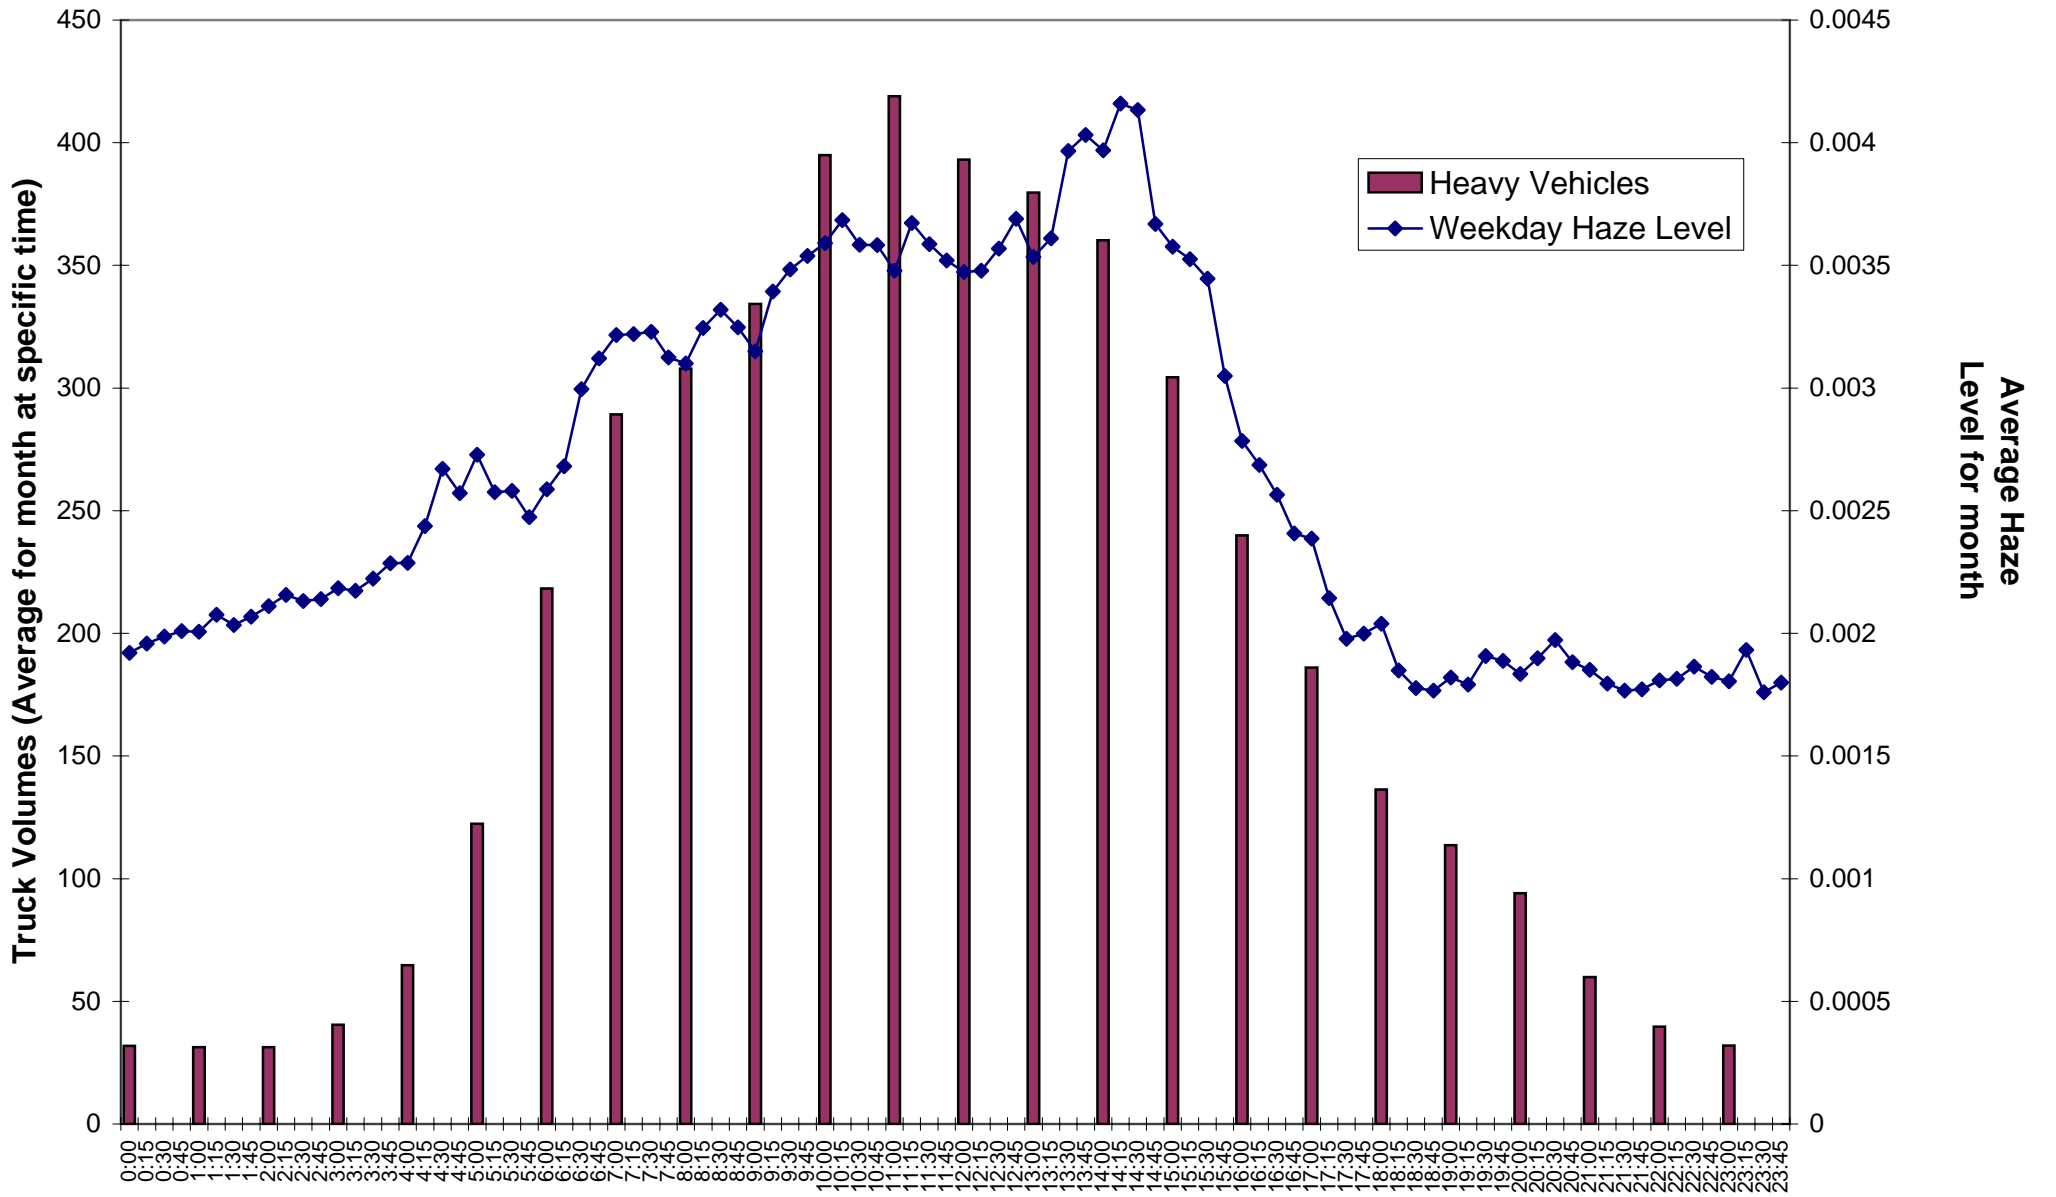

Weekday Haze and Truck Levels February 2006 Western End Westbound Tunnel