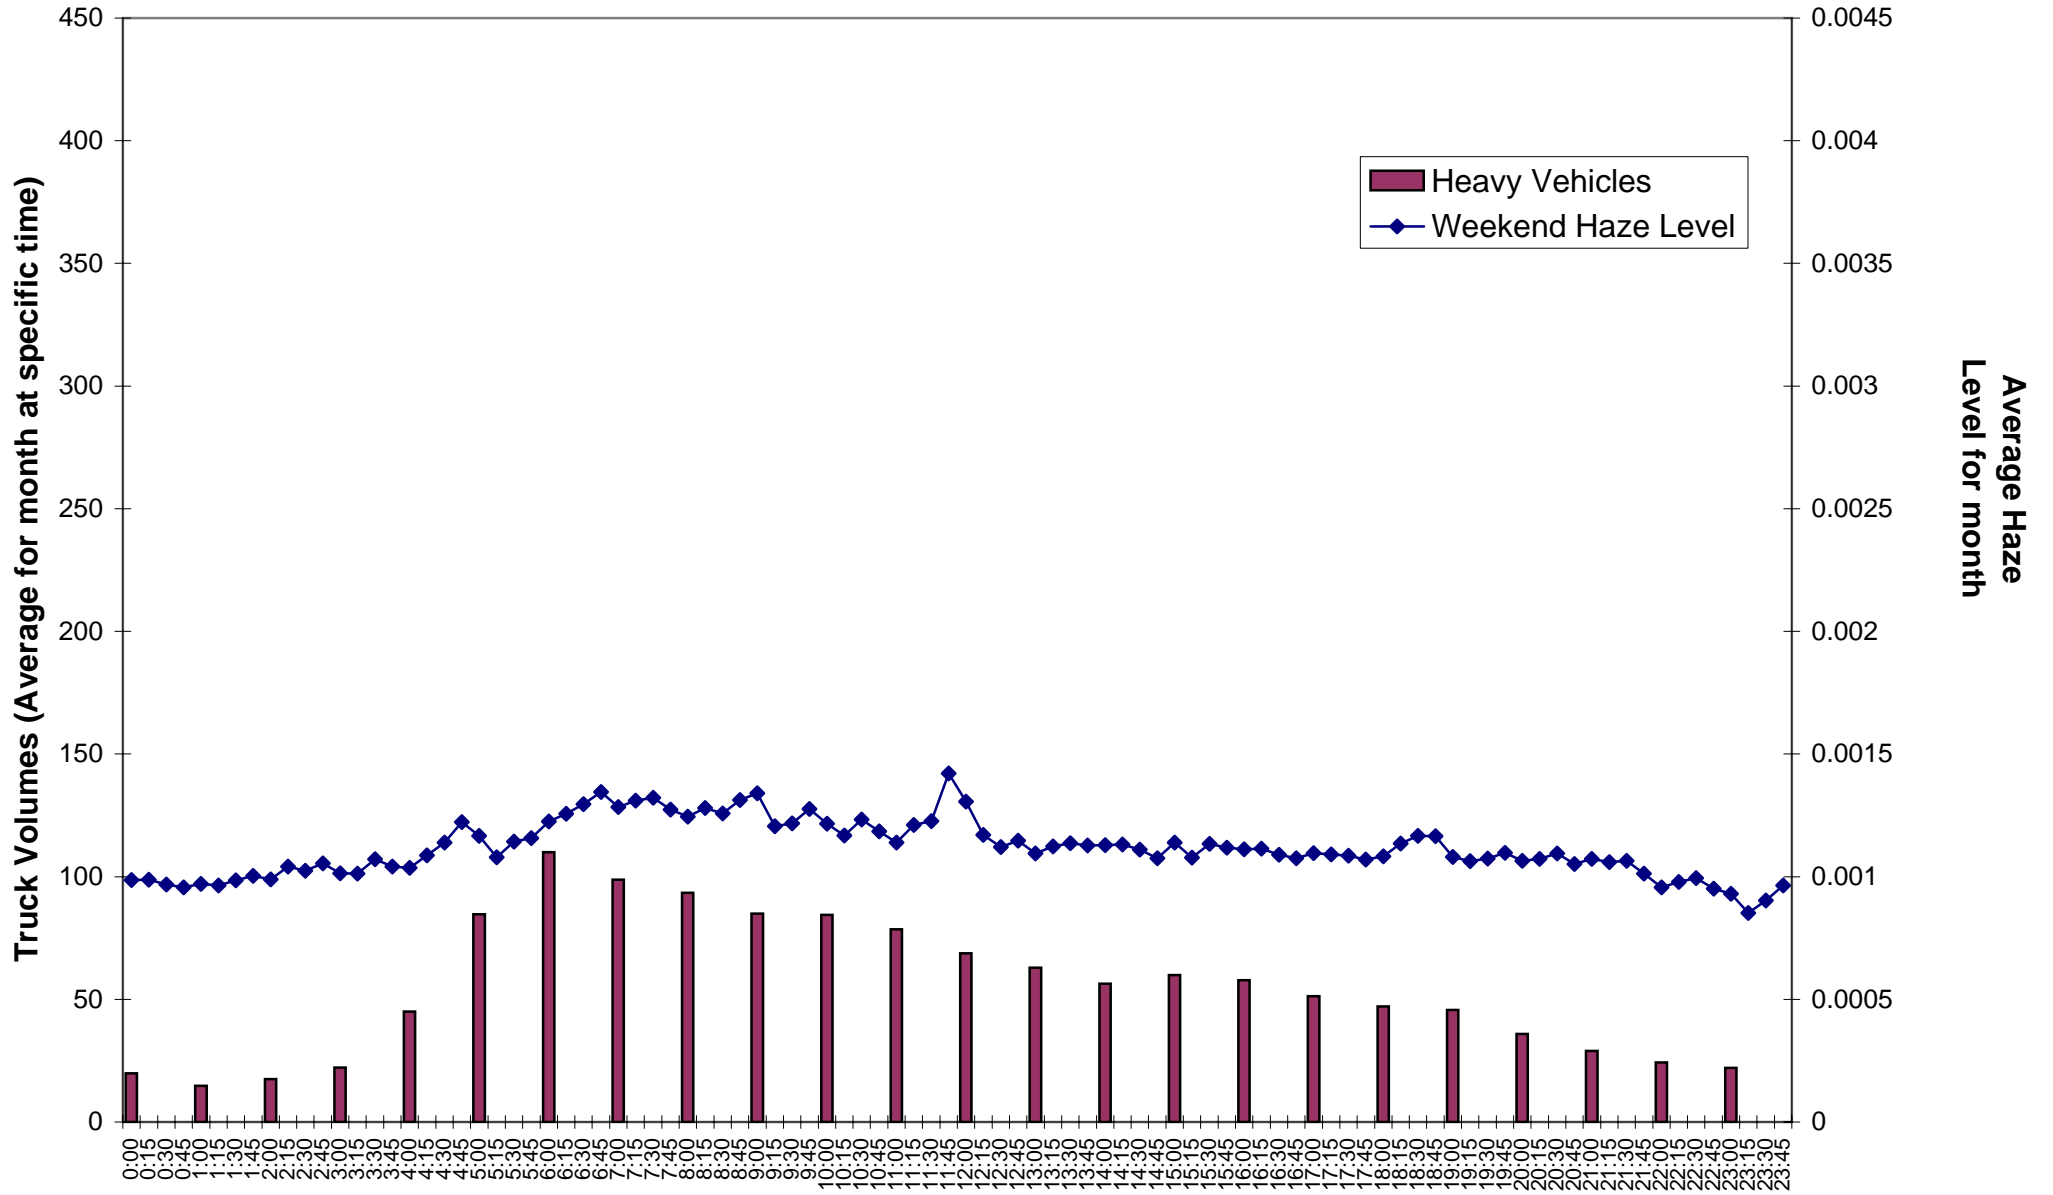

### Weekday Haze and Truck Levels February 2006 Eastern End Eastbound Tunnel

## Weekend Haze and Truck Levels February 2006 Eastern End Eastbound Tunnel

Haze Level February 2006  
Eastern End Eastbound Tunnel