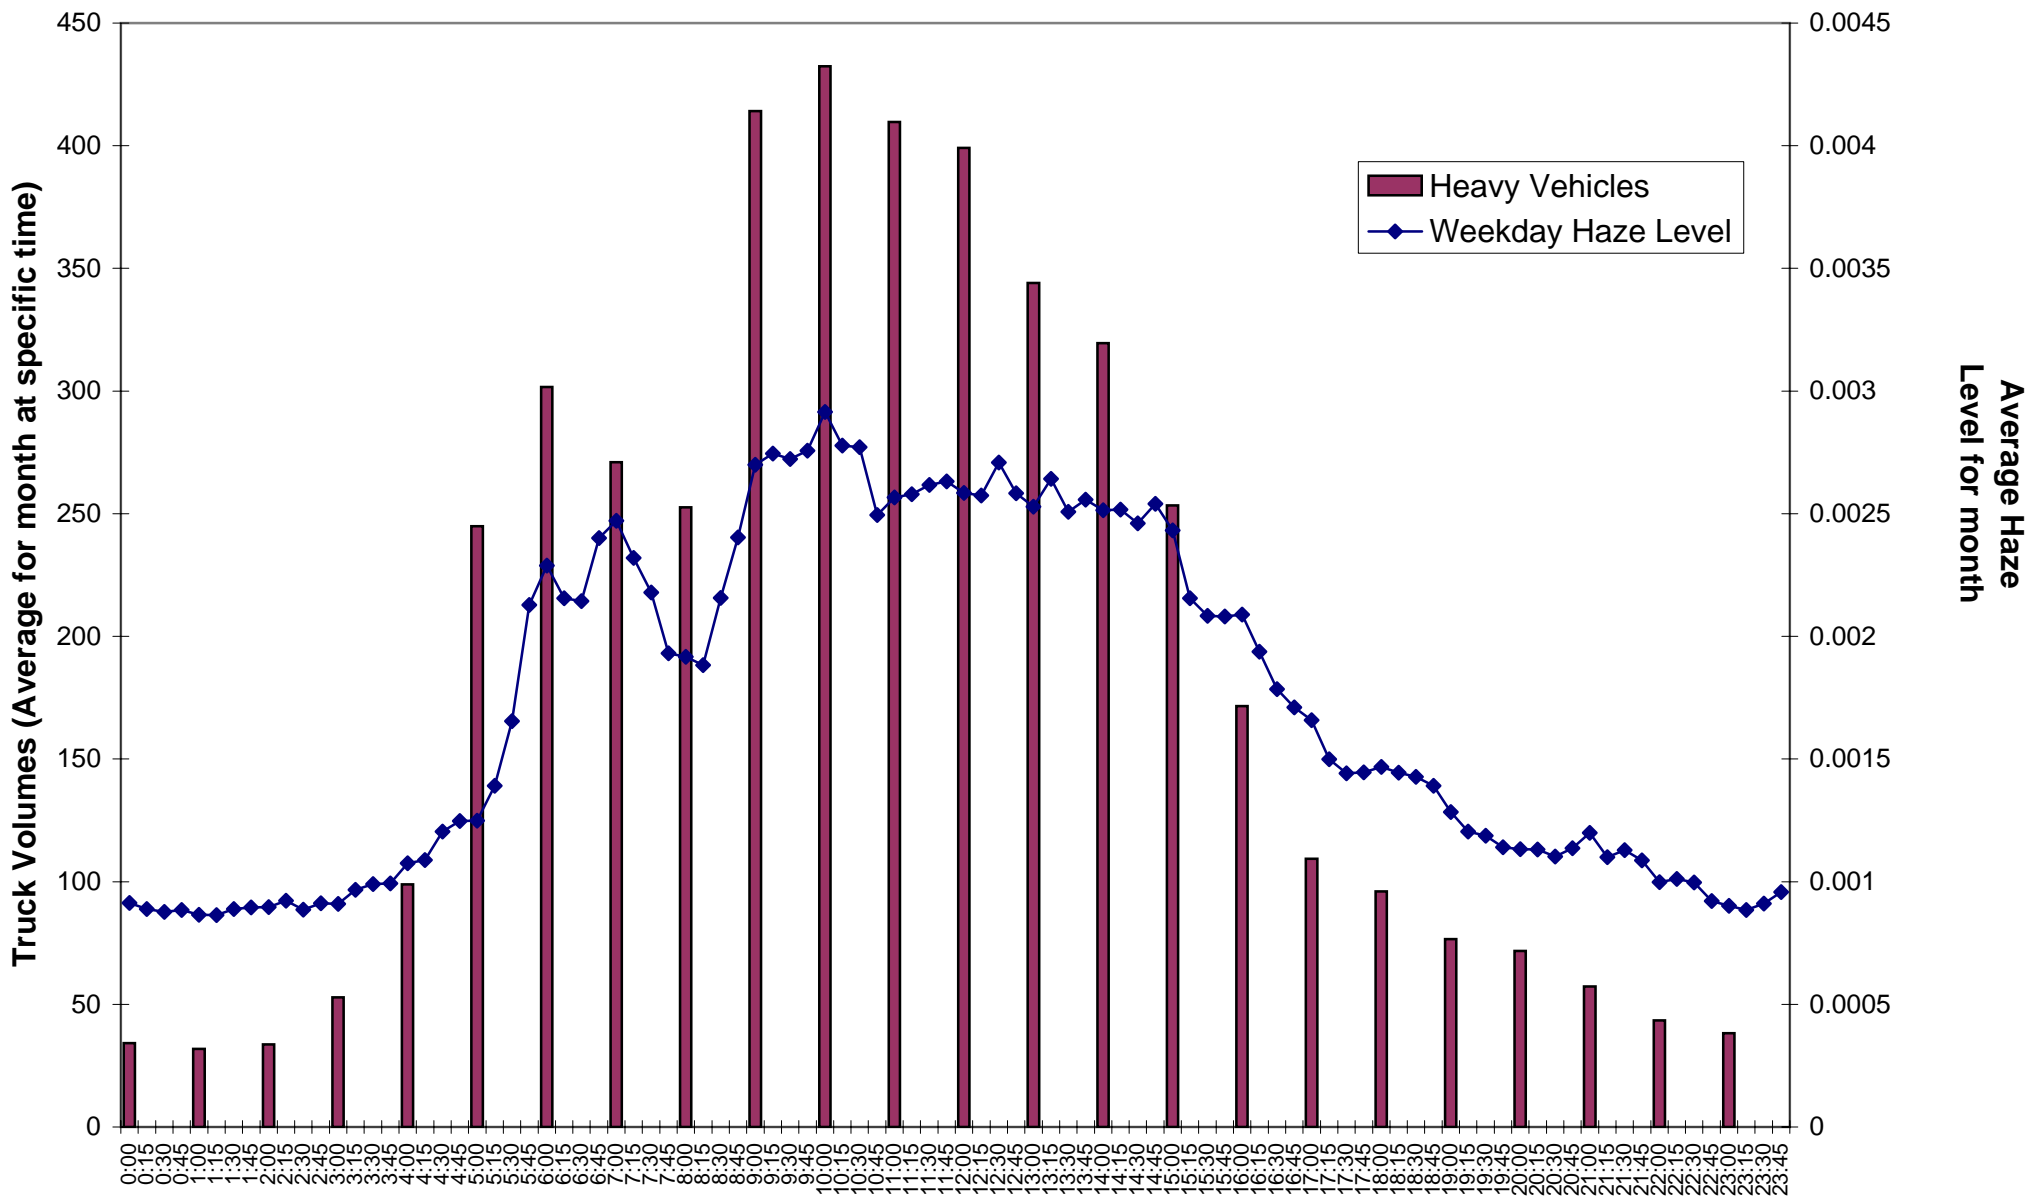

### Weekday Haze and Truck Levels February 2006 Eastern End Eastbound Tunnel

## Weekend Haze and Truck Levels February 2006 Eastern End Eastbound Tunnel

Haze Level February 2006  
Eastern End Eastbound Tunnel