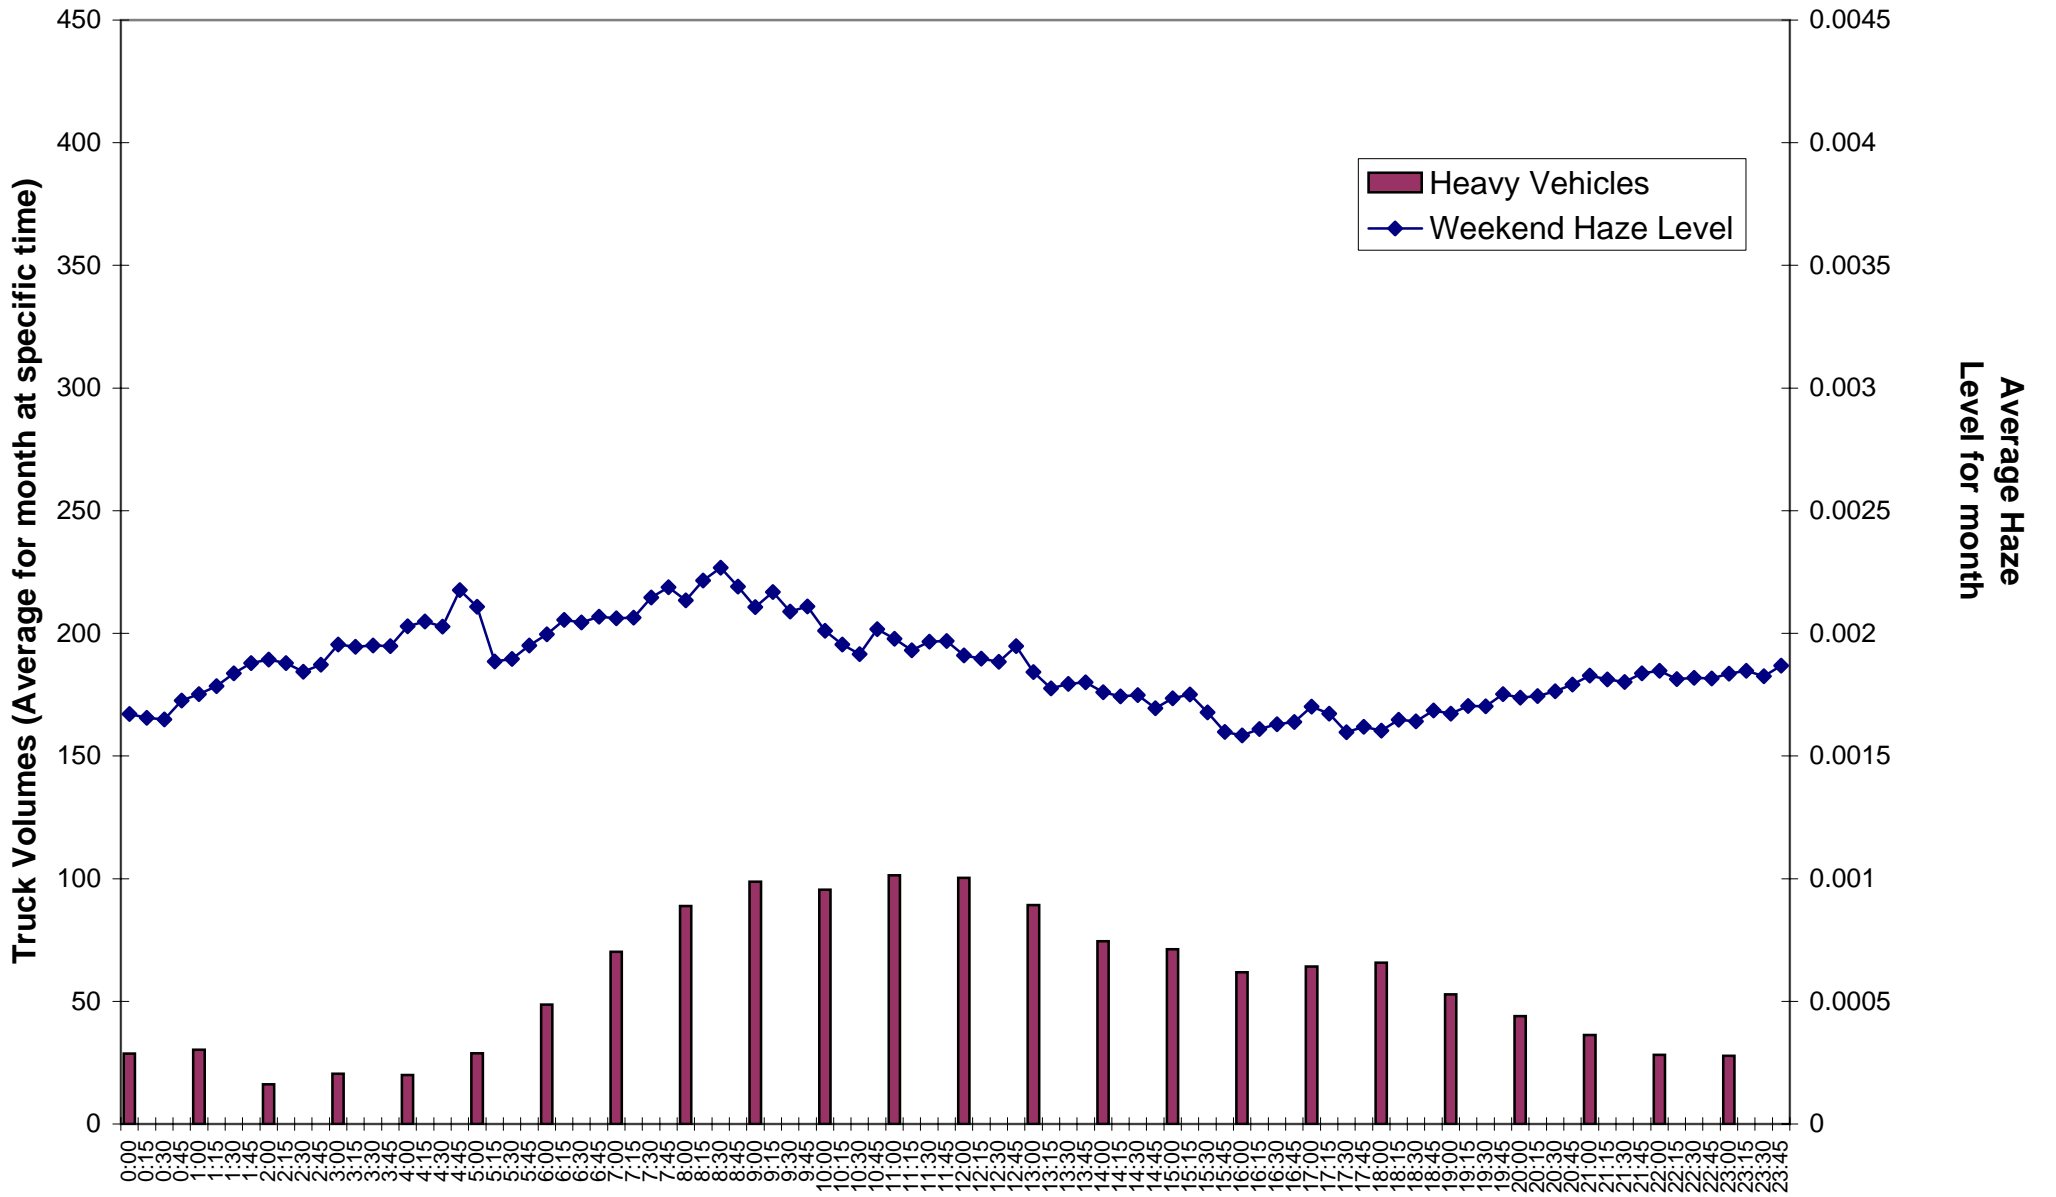

Weekend Haze and Truck Levels February 2006 Western End Westbound Tunnel